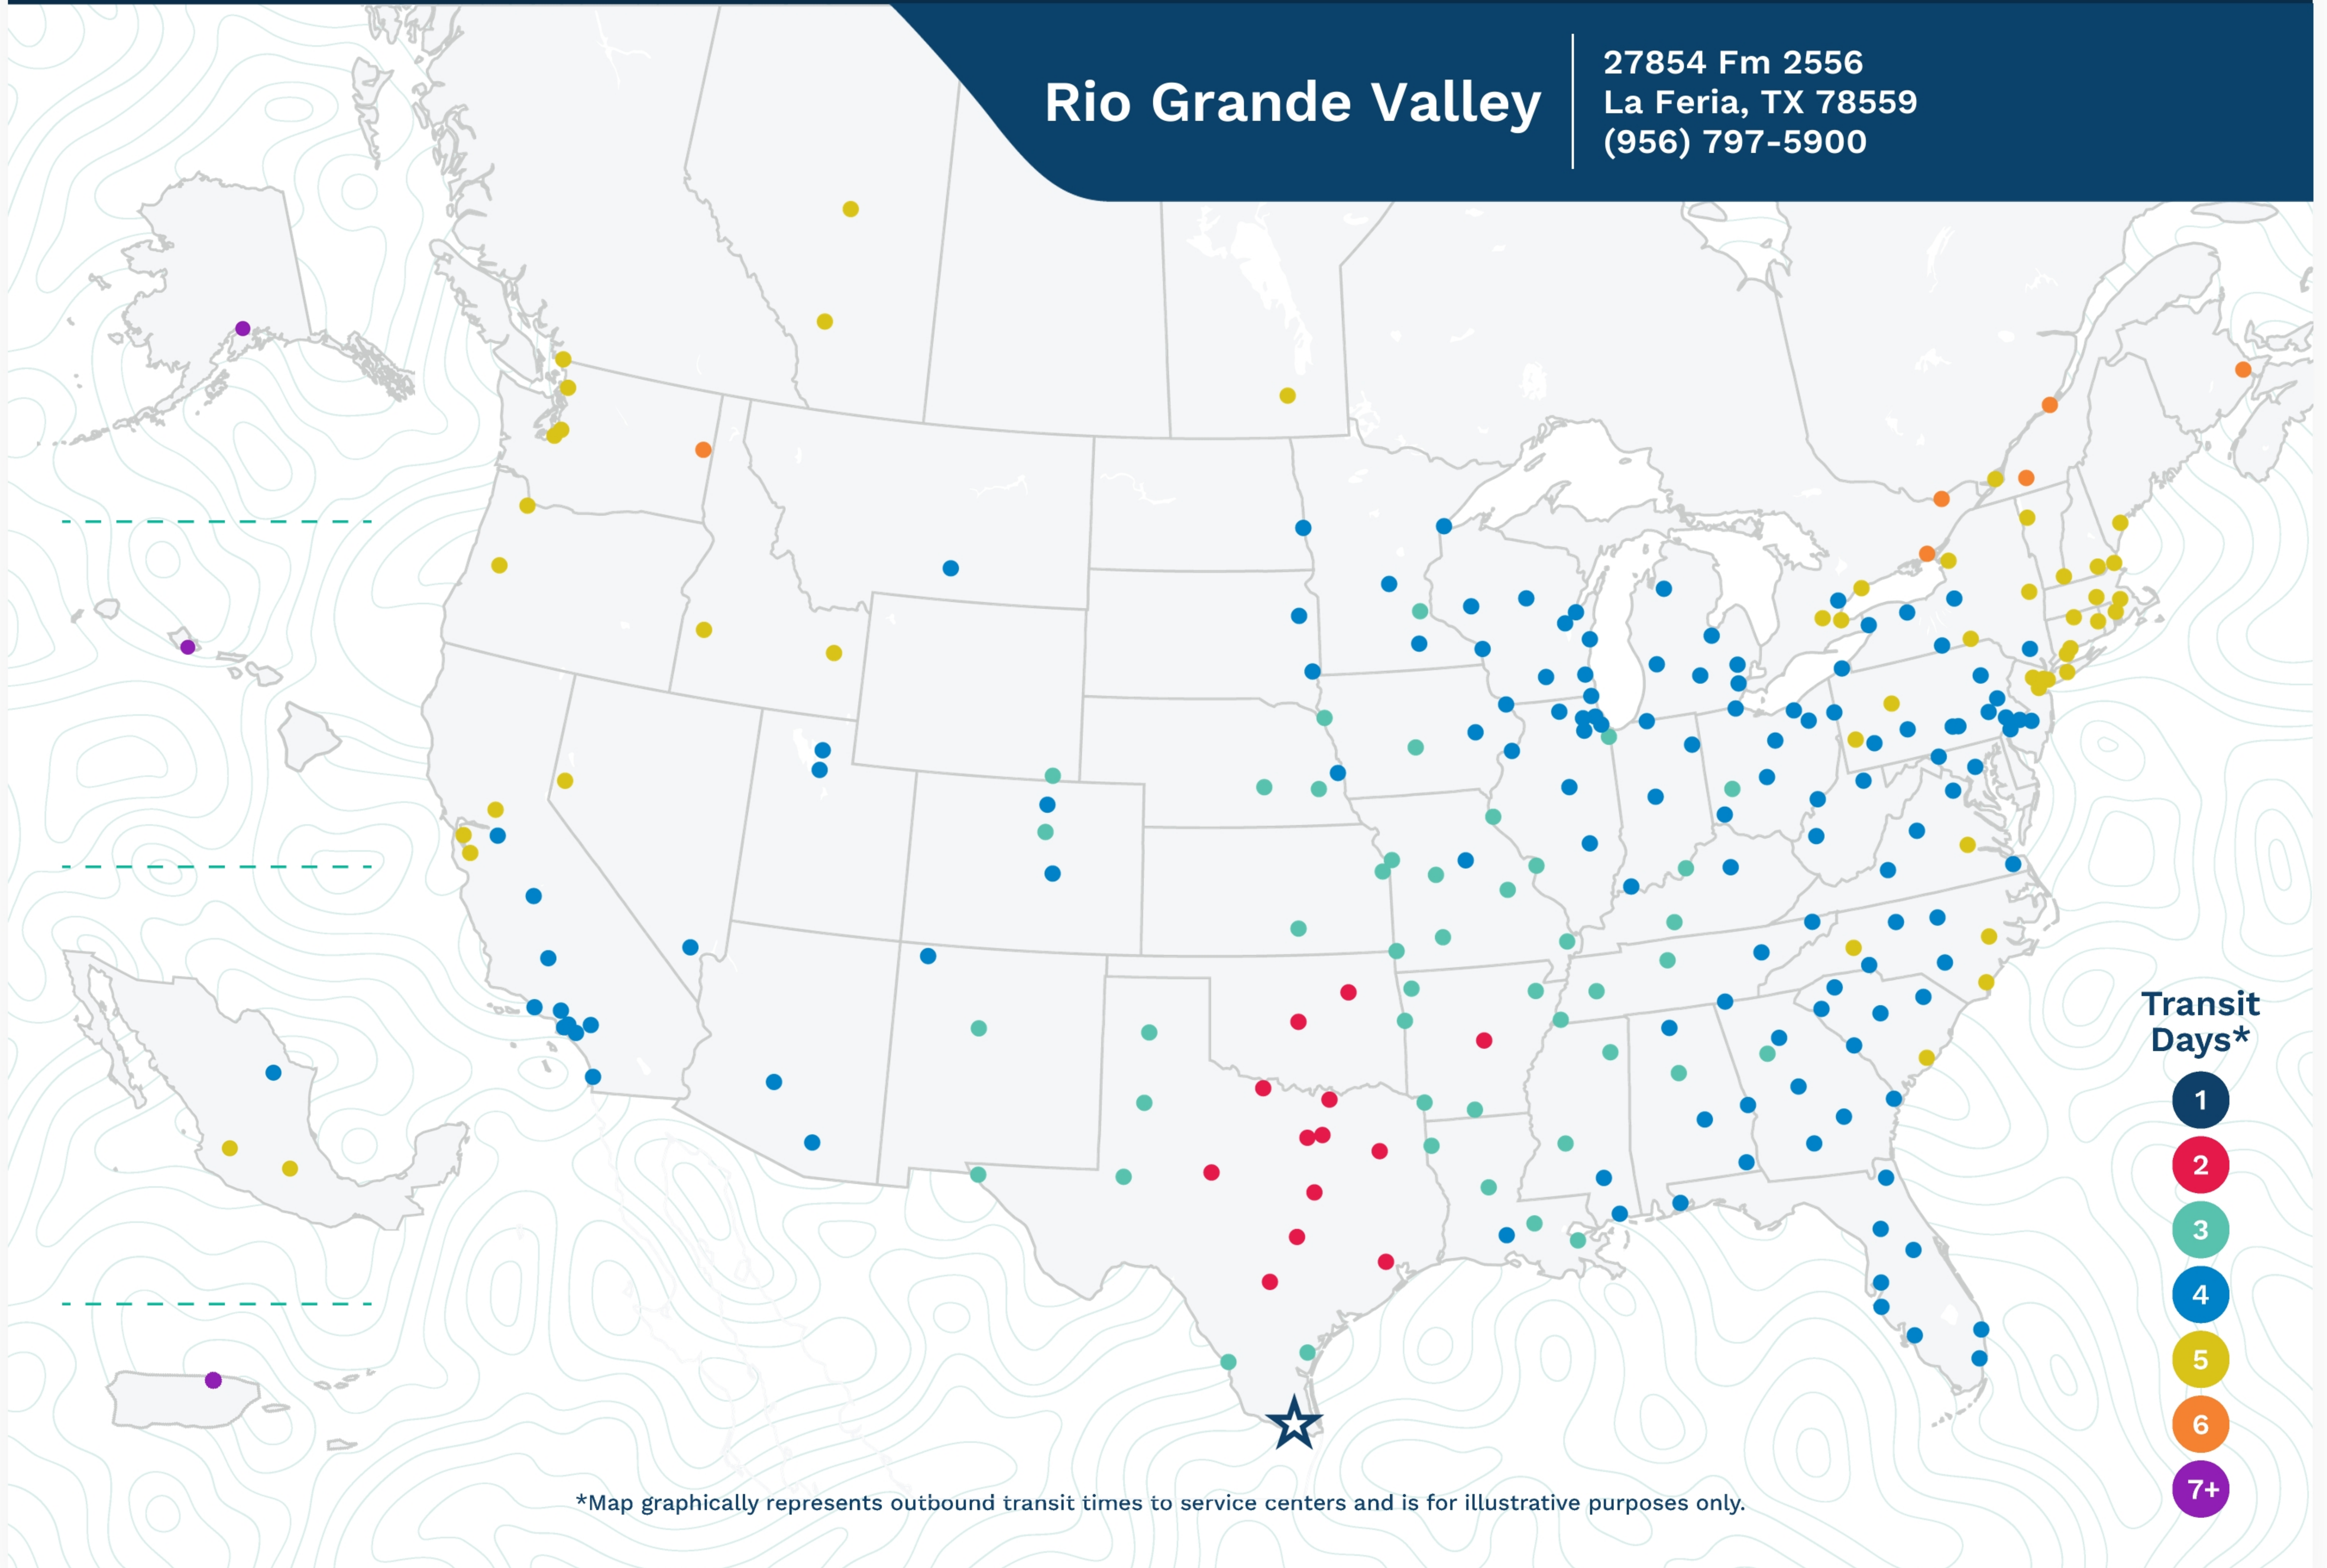

Advertised Transit Times

via the ABF Freight® Network

Rio Grande Valley

27854 Fm 2556
La Feria, TX 78559
(956) 797-5900

*Map graphically represents outbound transit times to service centers and is for illustrative purposes only.