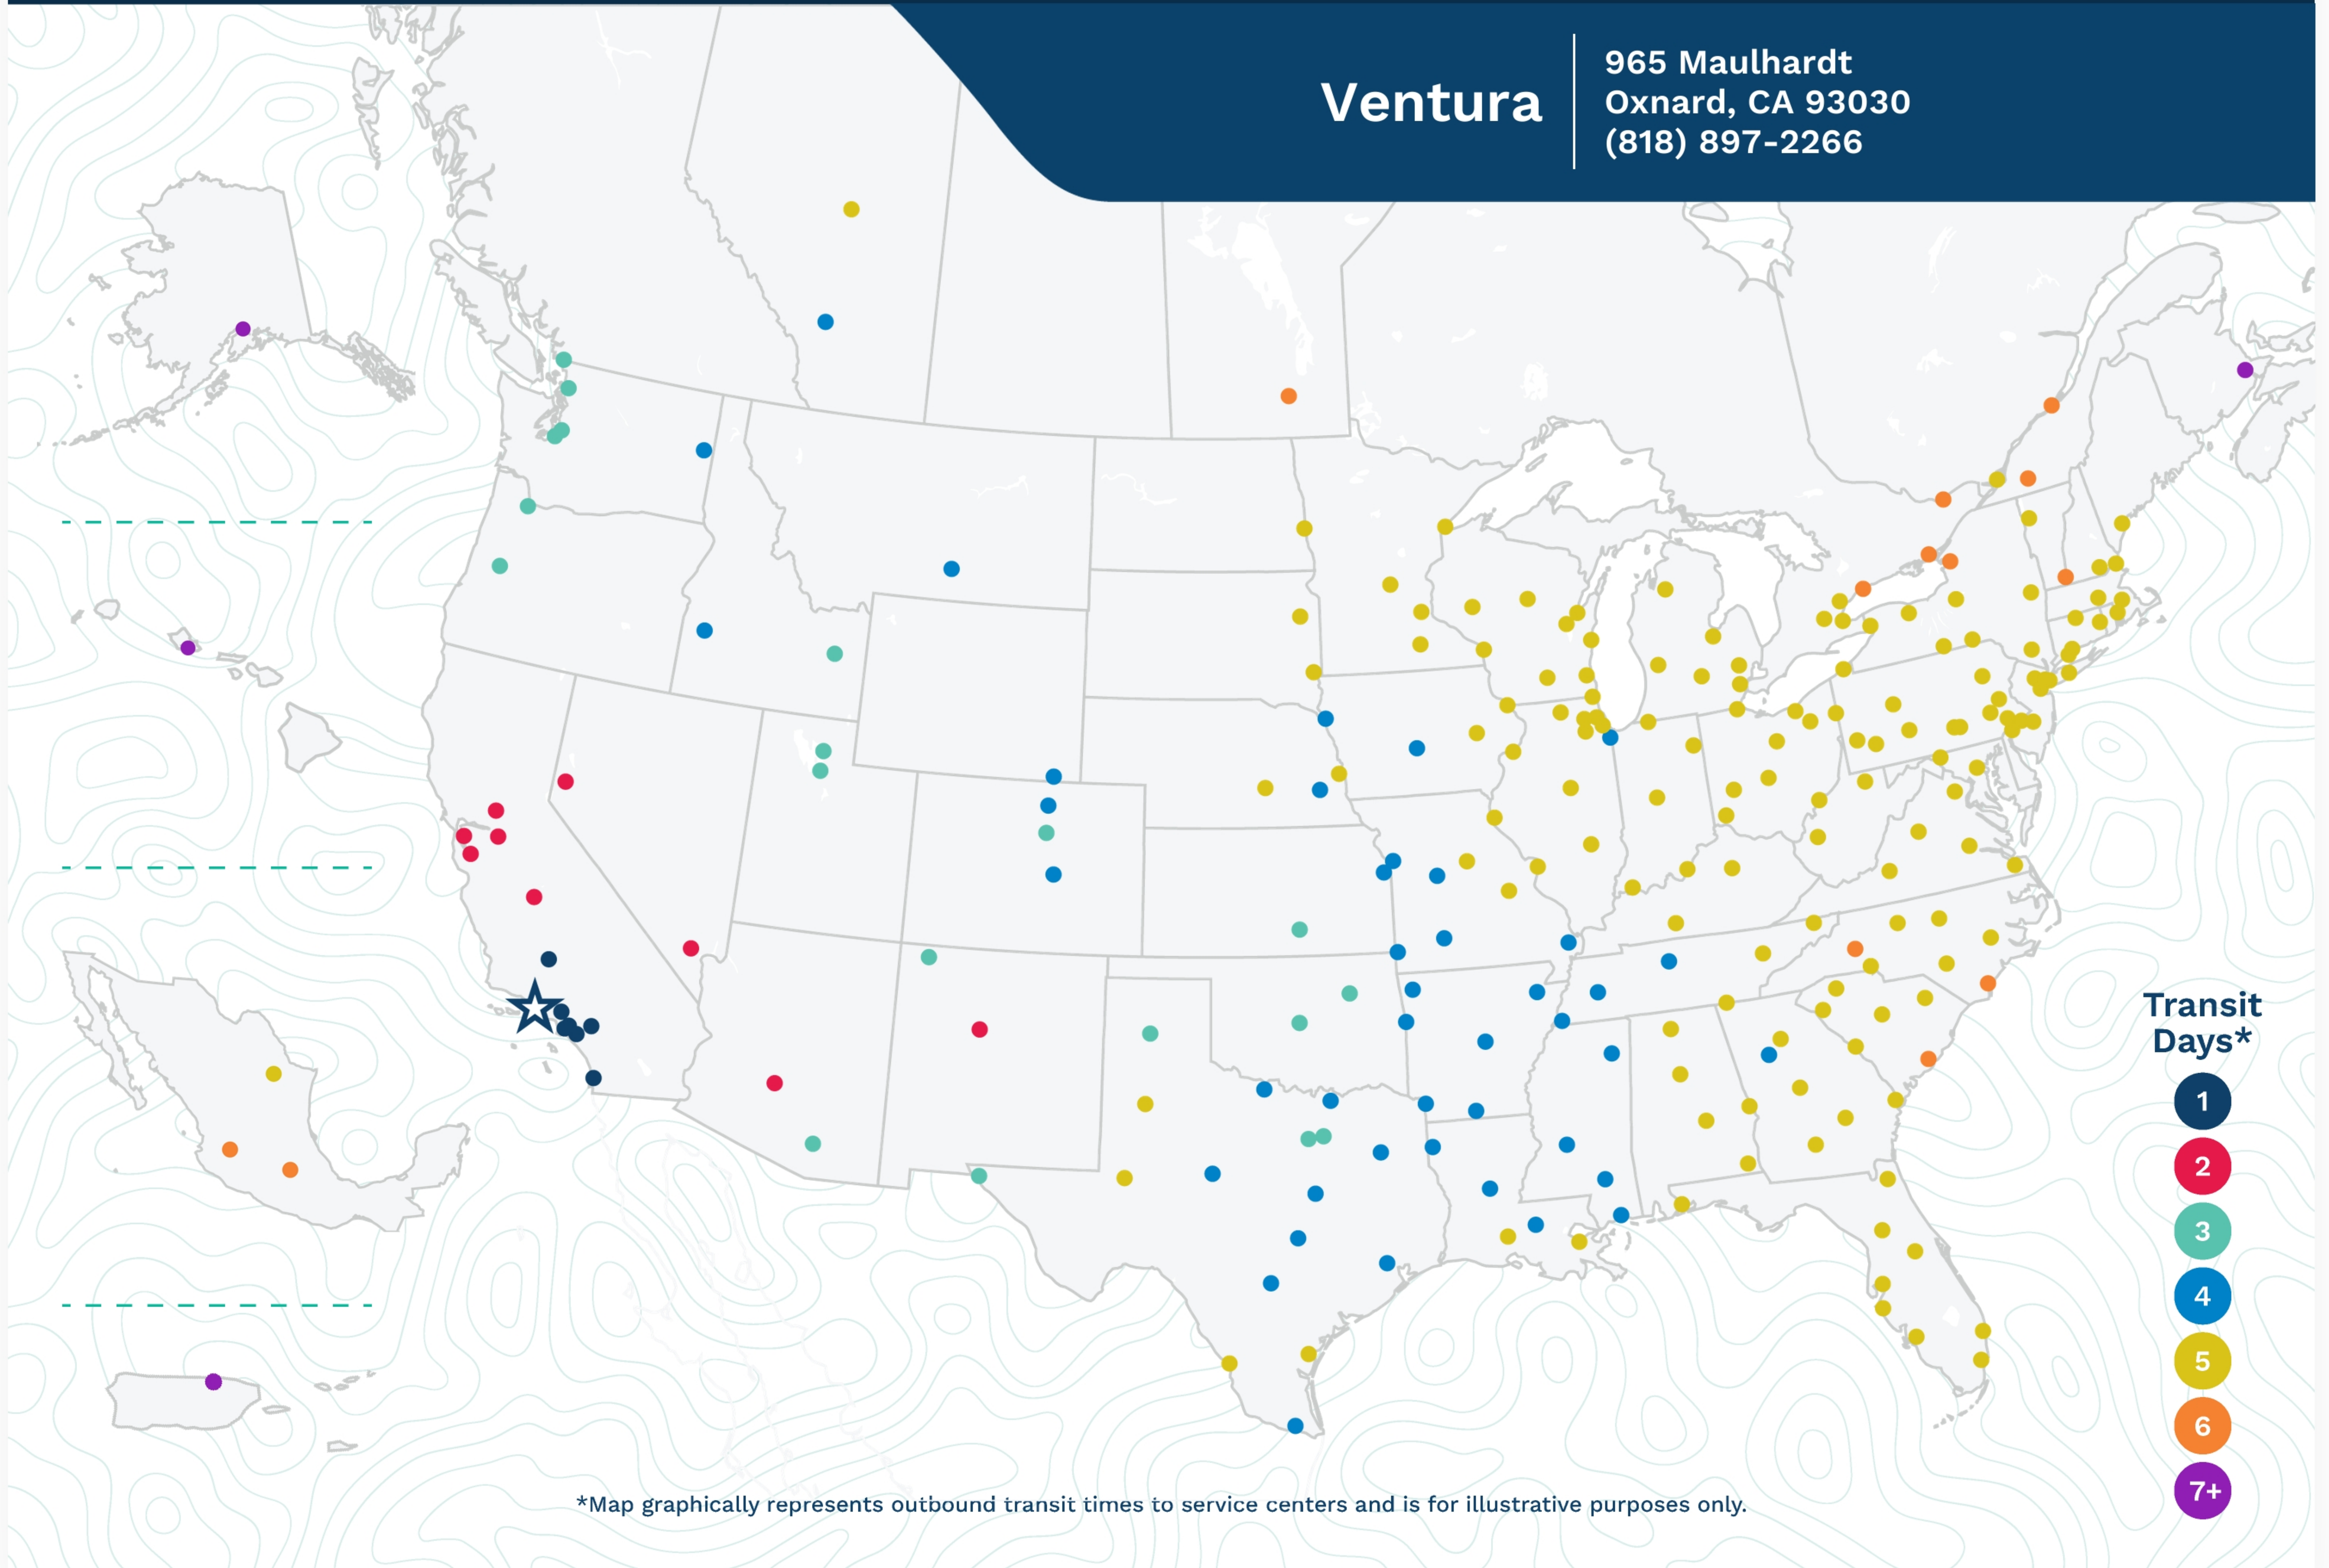

# Advertised Transit Times

via the ABF Freight® Network

## Ventura

965 Maulhardt  
Oxnard, CA 93030  
(818) 897-2266

\*Map graphically represents outbound transit times to service centers and is for illustrative purposes only.