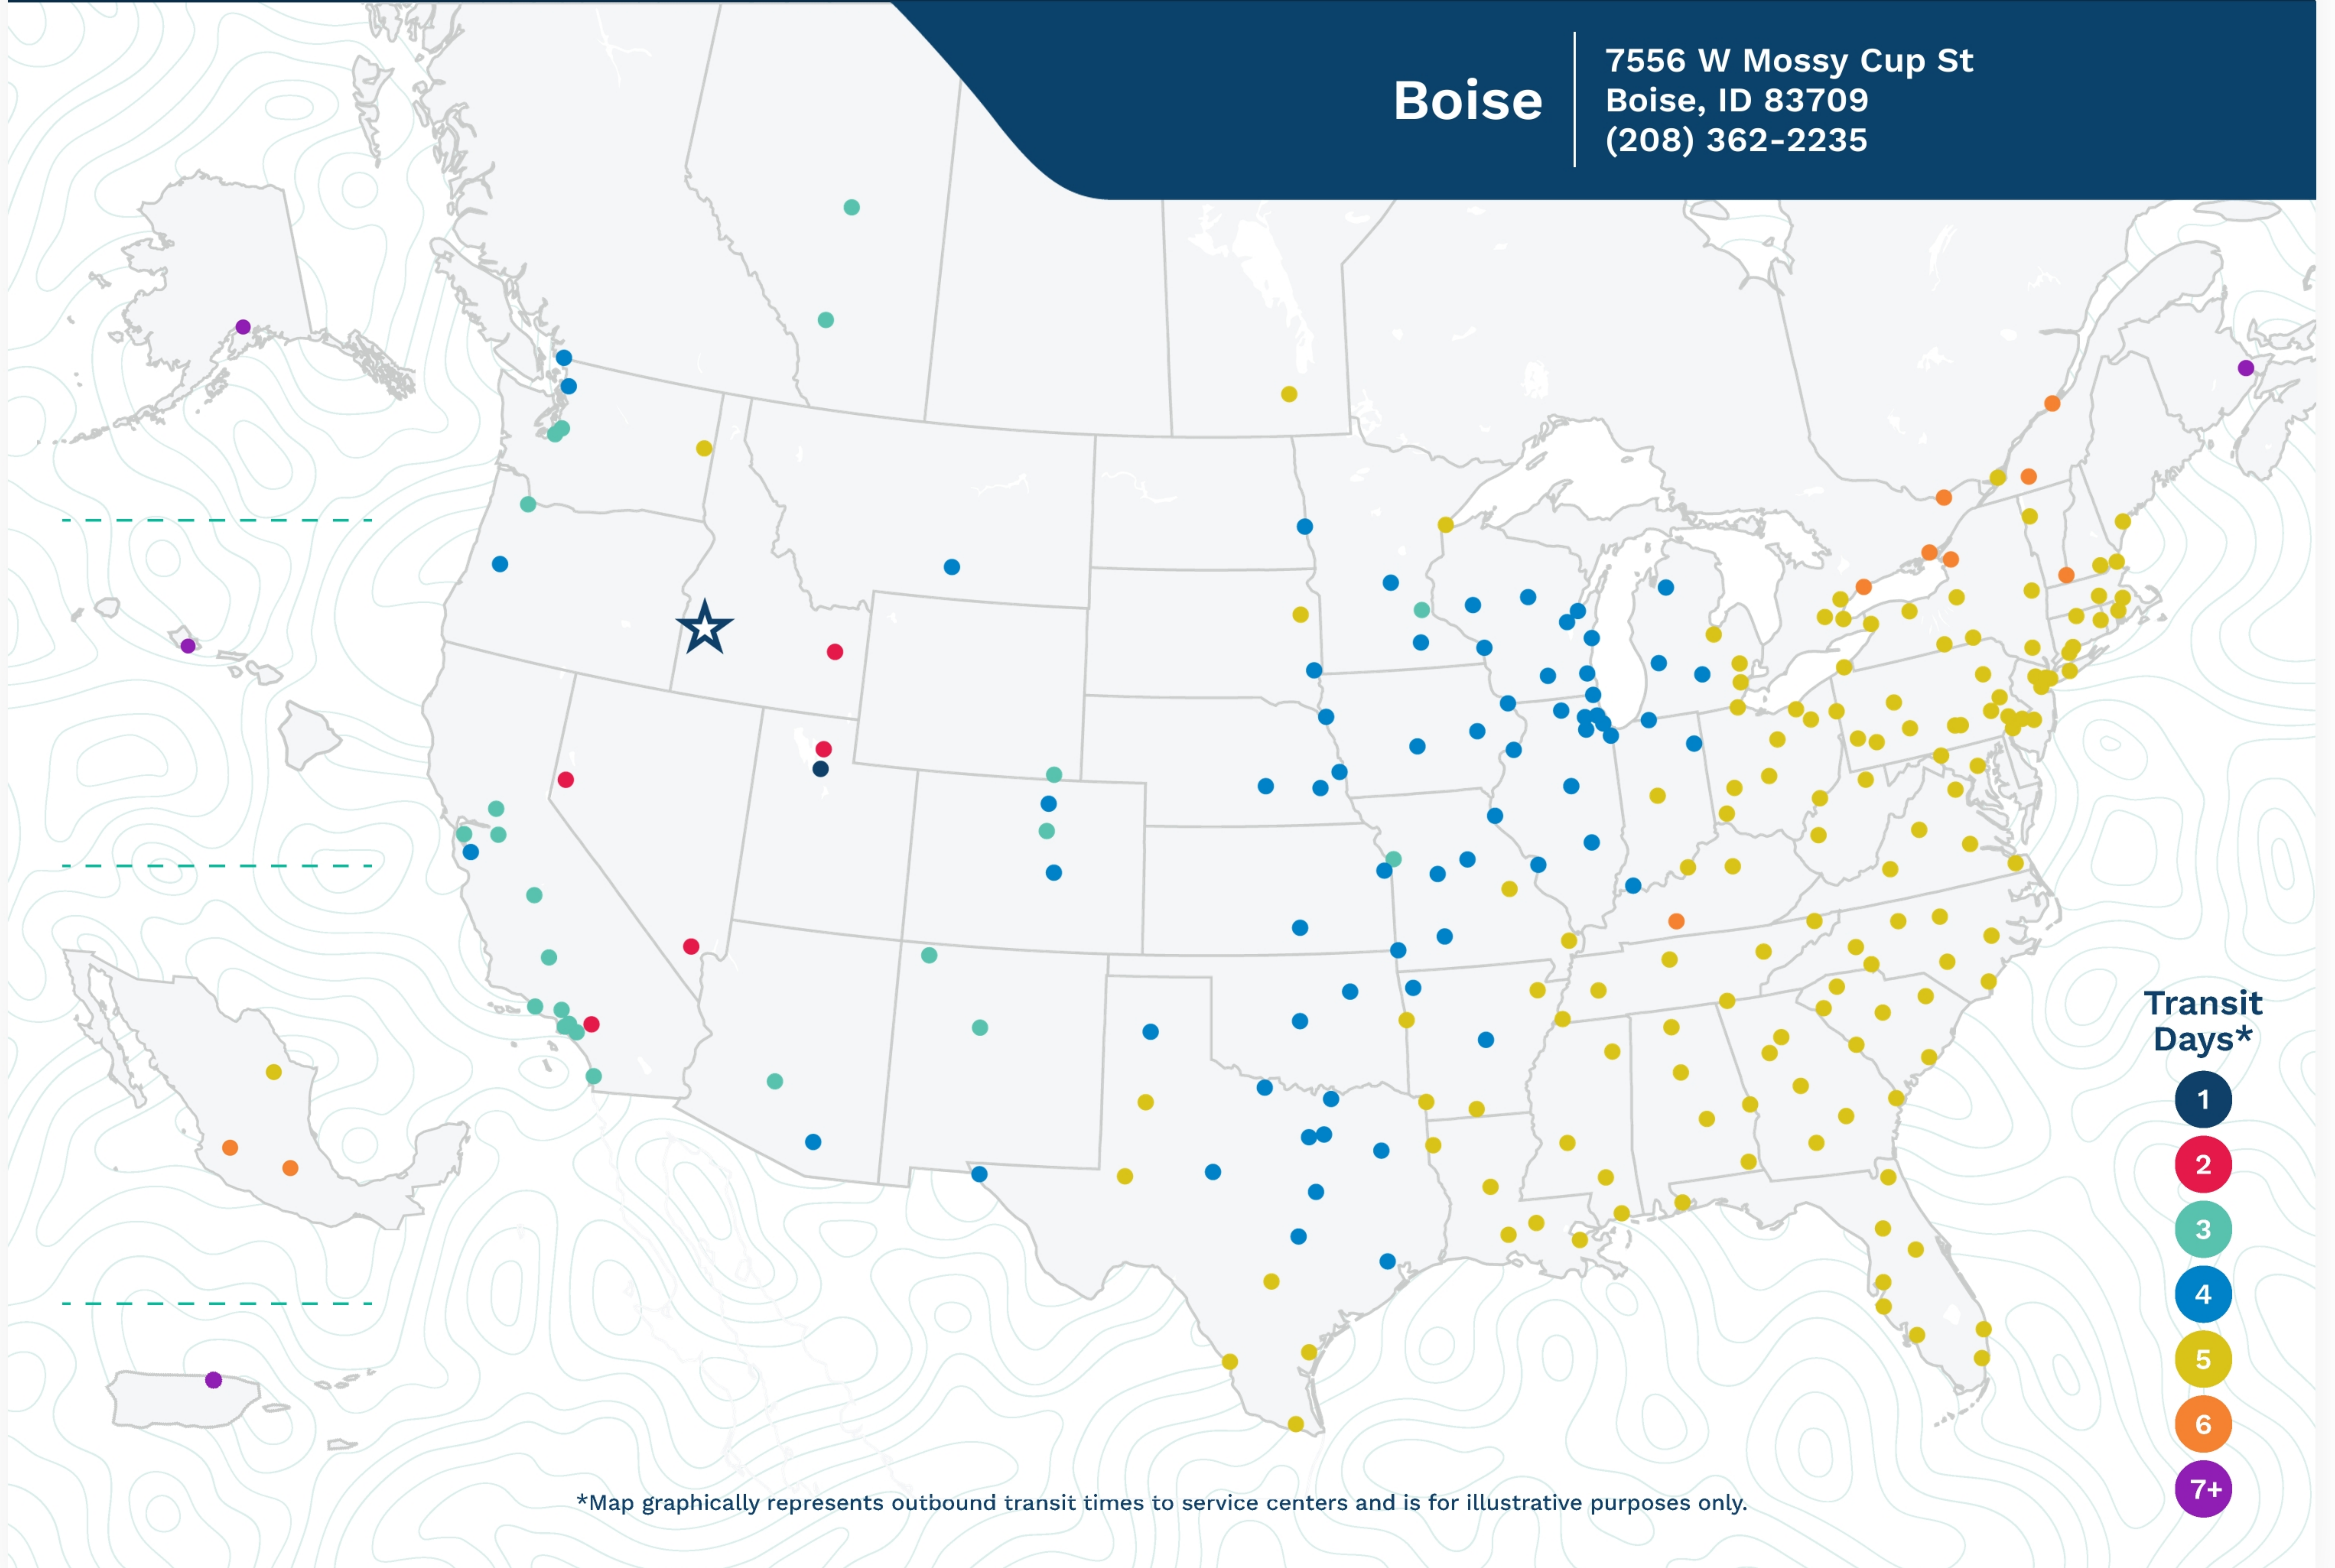

Boise

7556 W Mossy Cup St
Boise, ID 83709
(208) 362-2235

*Map graphically represents outbound transit times to service centers and is for illustrative purposes only.