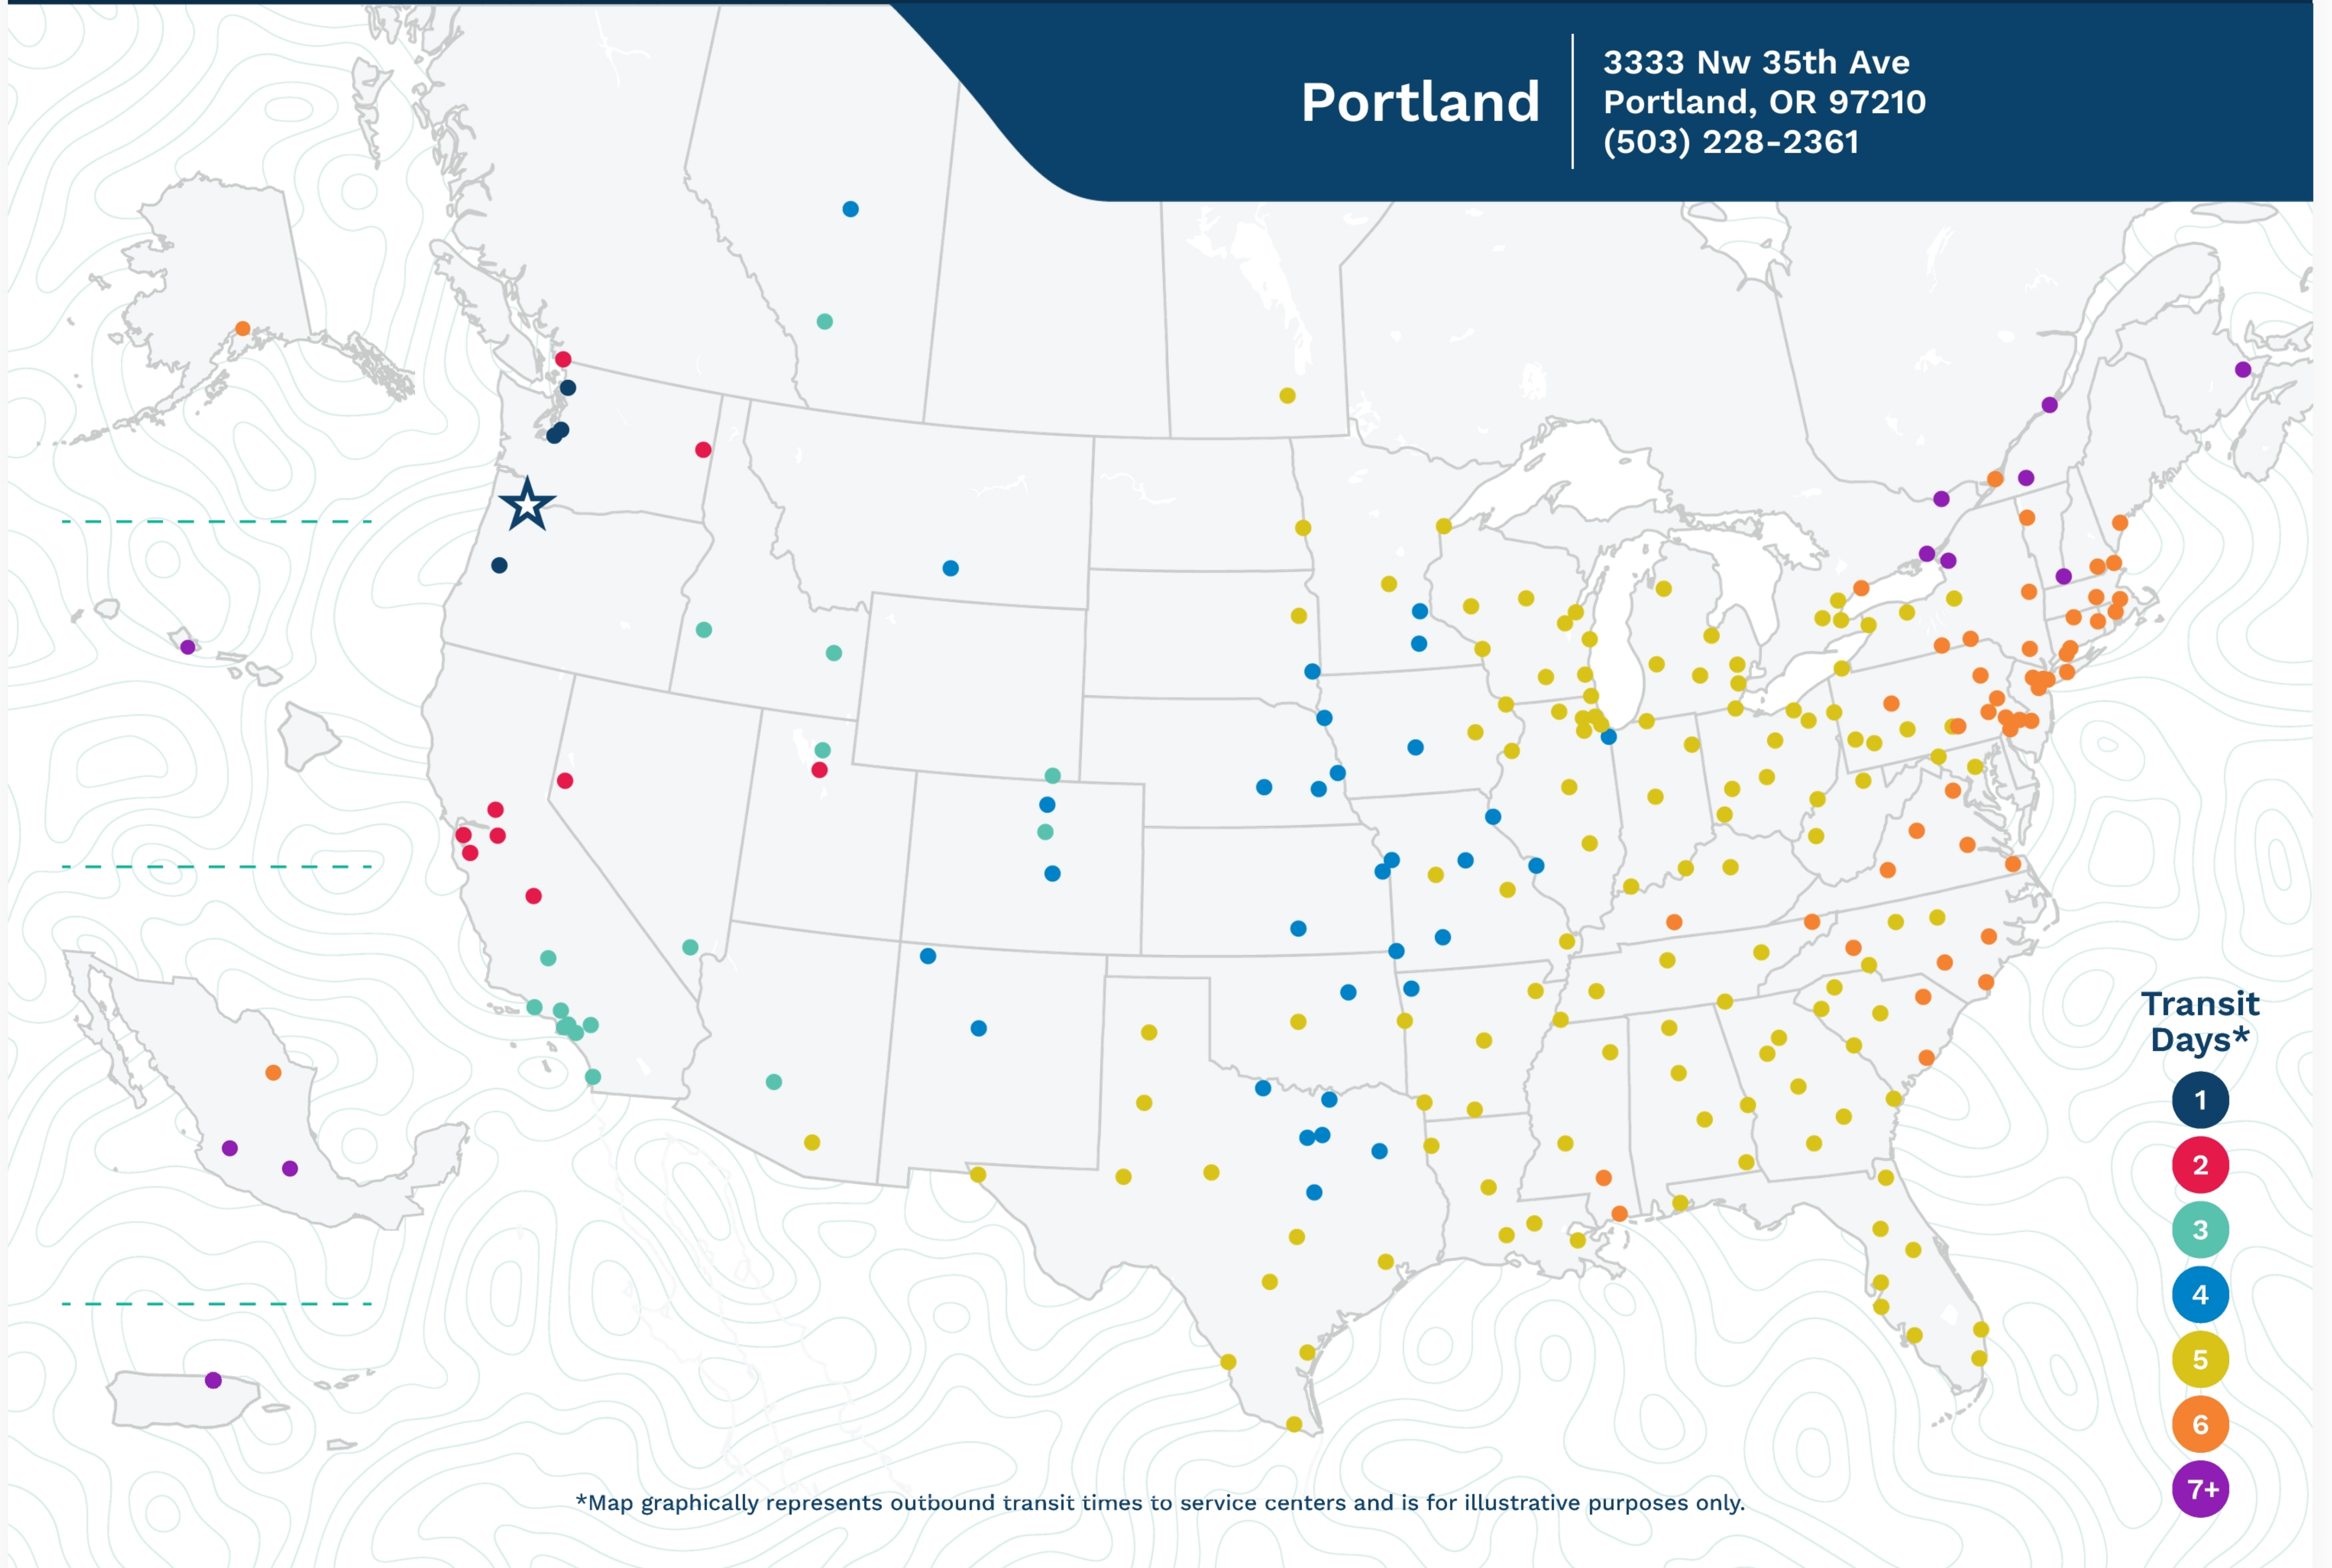

Advertised Transit Times

via the ABF Freight® Network

Portland

3333 Nw 35th Ave
Portland, OR 97210
(503) 228-2361

*Map graphically represents outbound transit times to service centers and is for illustrative purposes only.