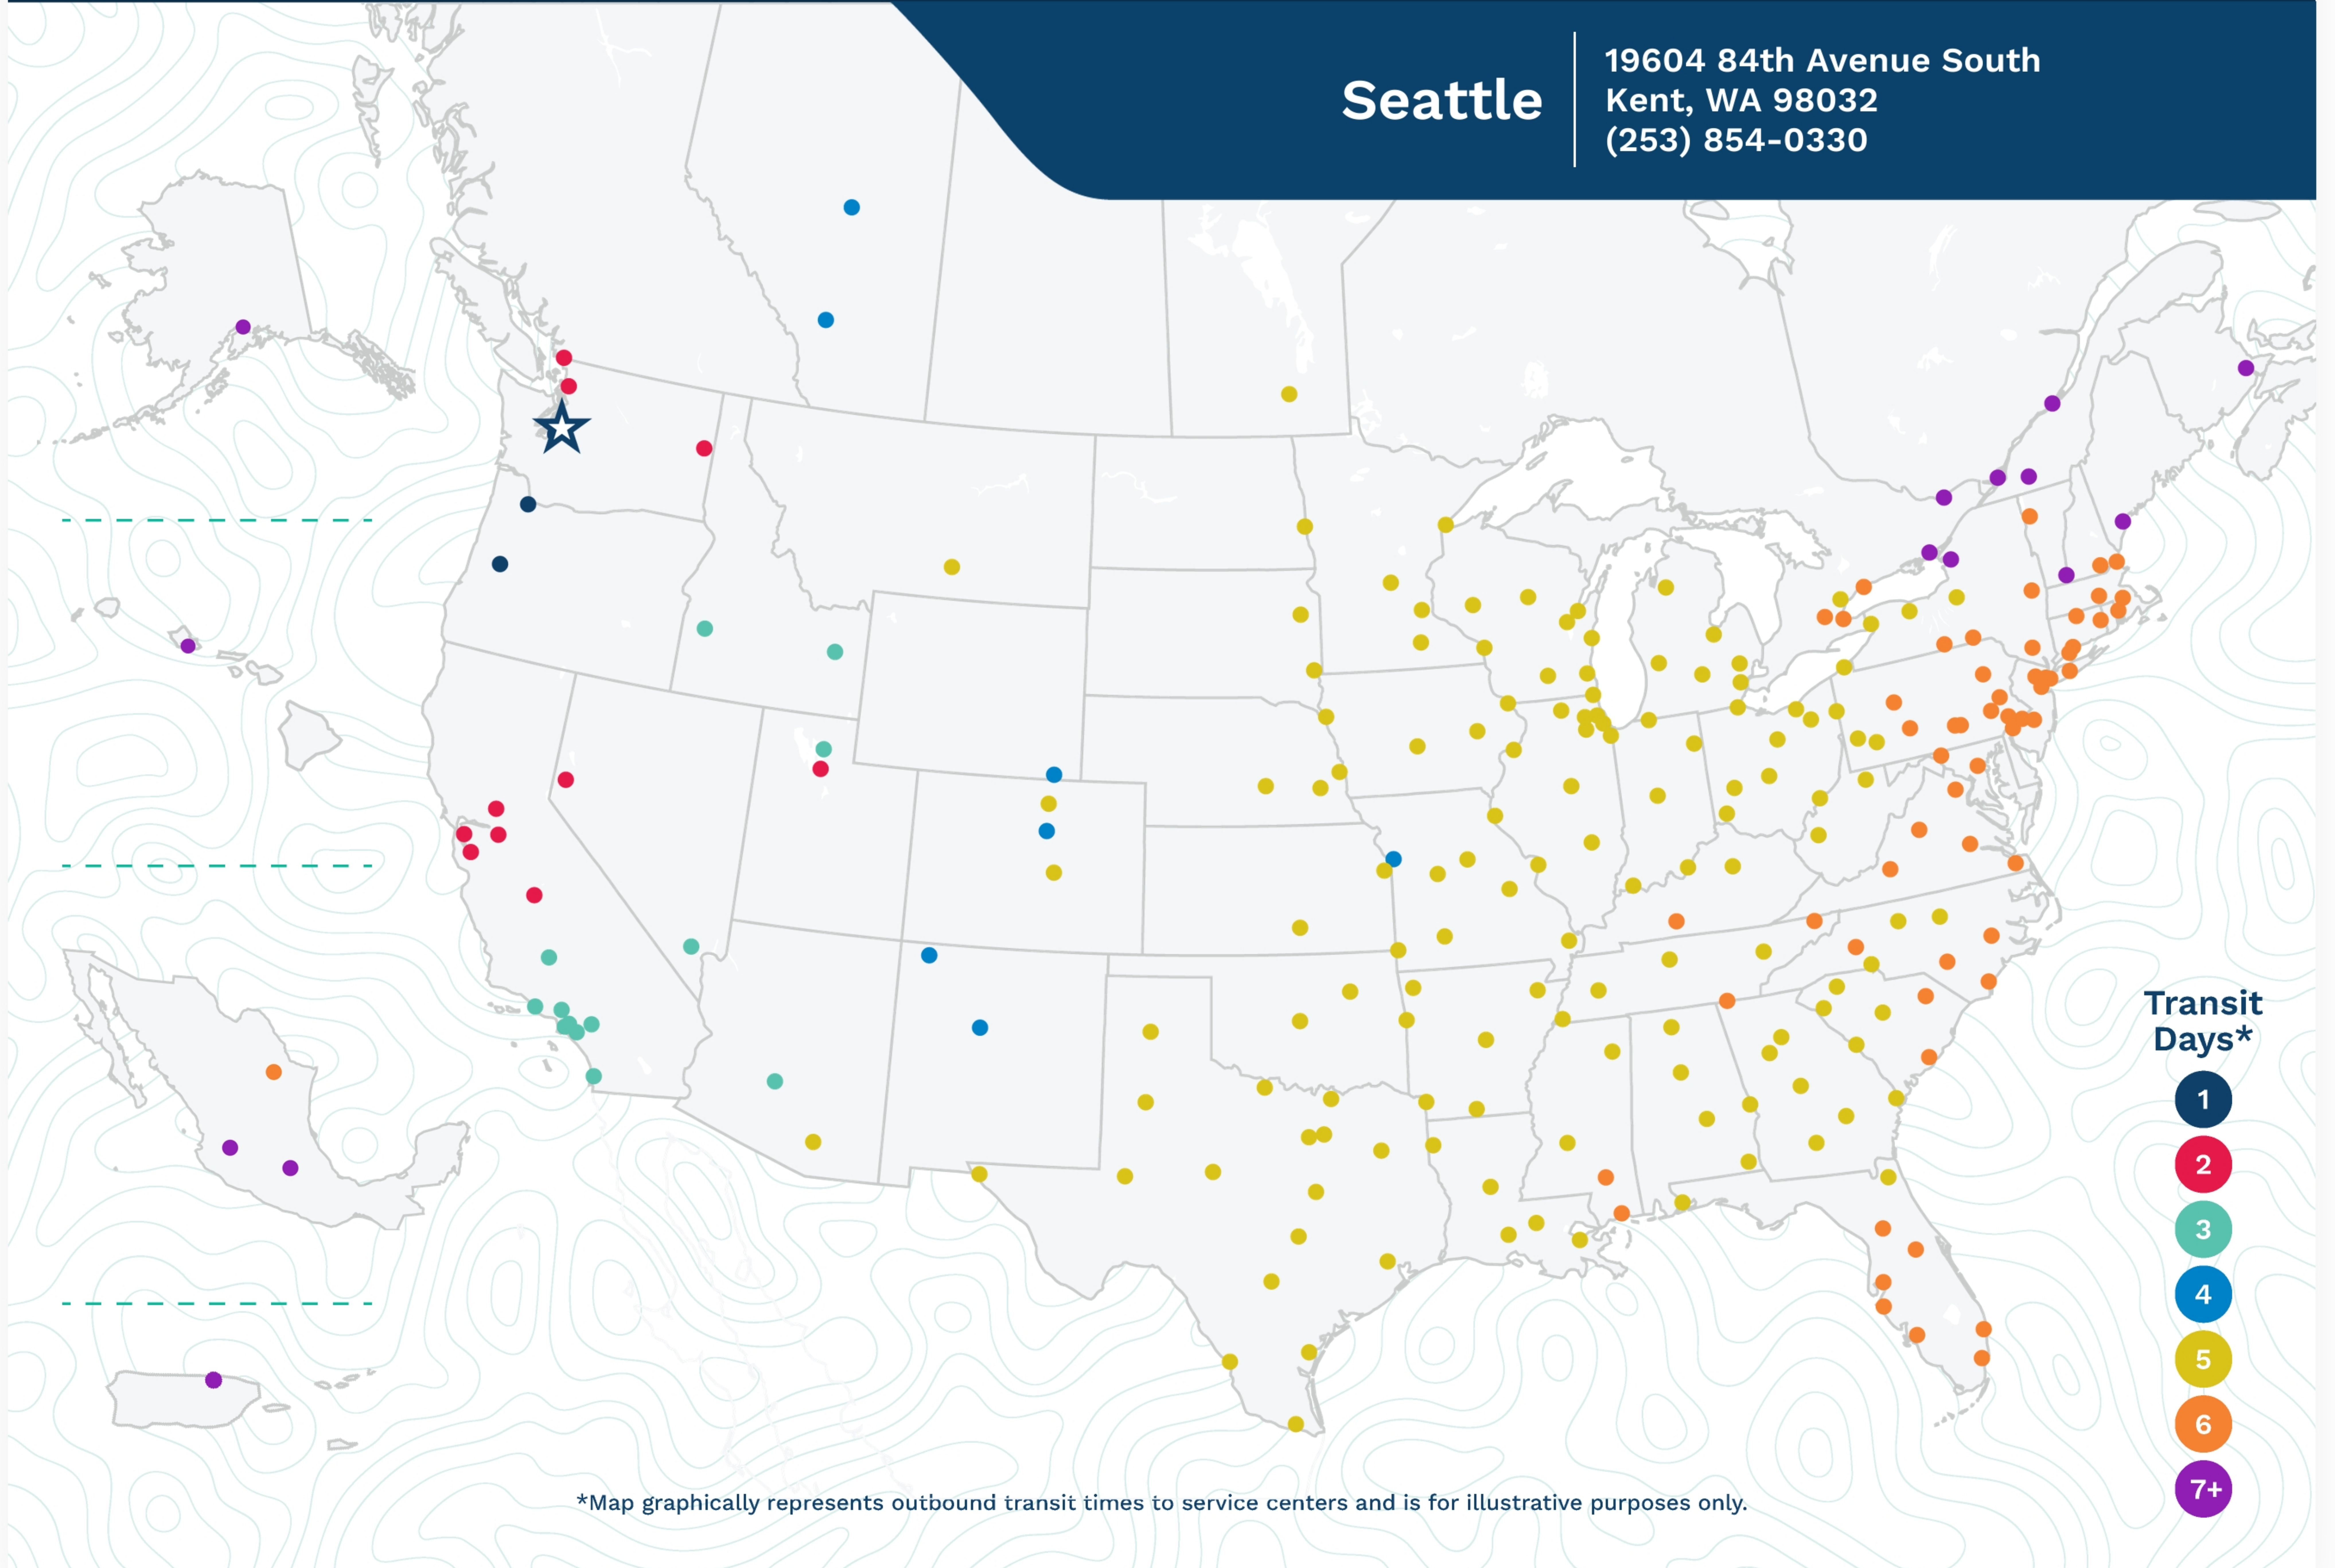

Seattle

19604 84th Avenue South  
Kent, WA 98032  
(253) 854-0330

\*Map graphically represents outbound transit times to service centers and is for illustrative purposes only.