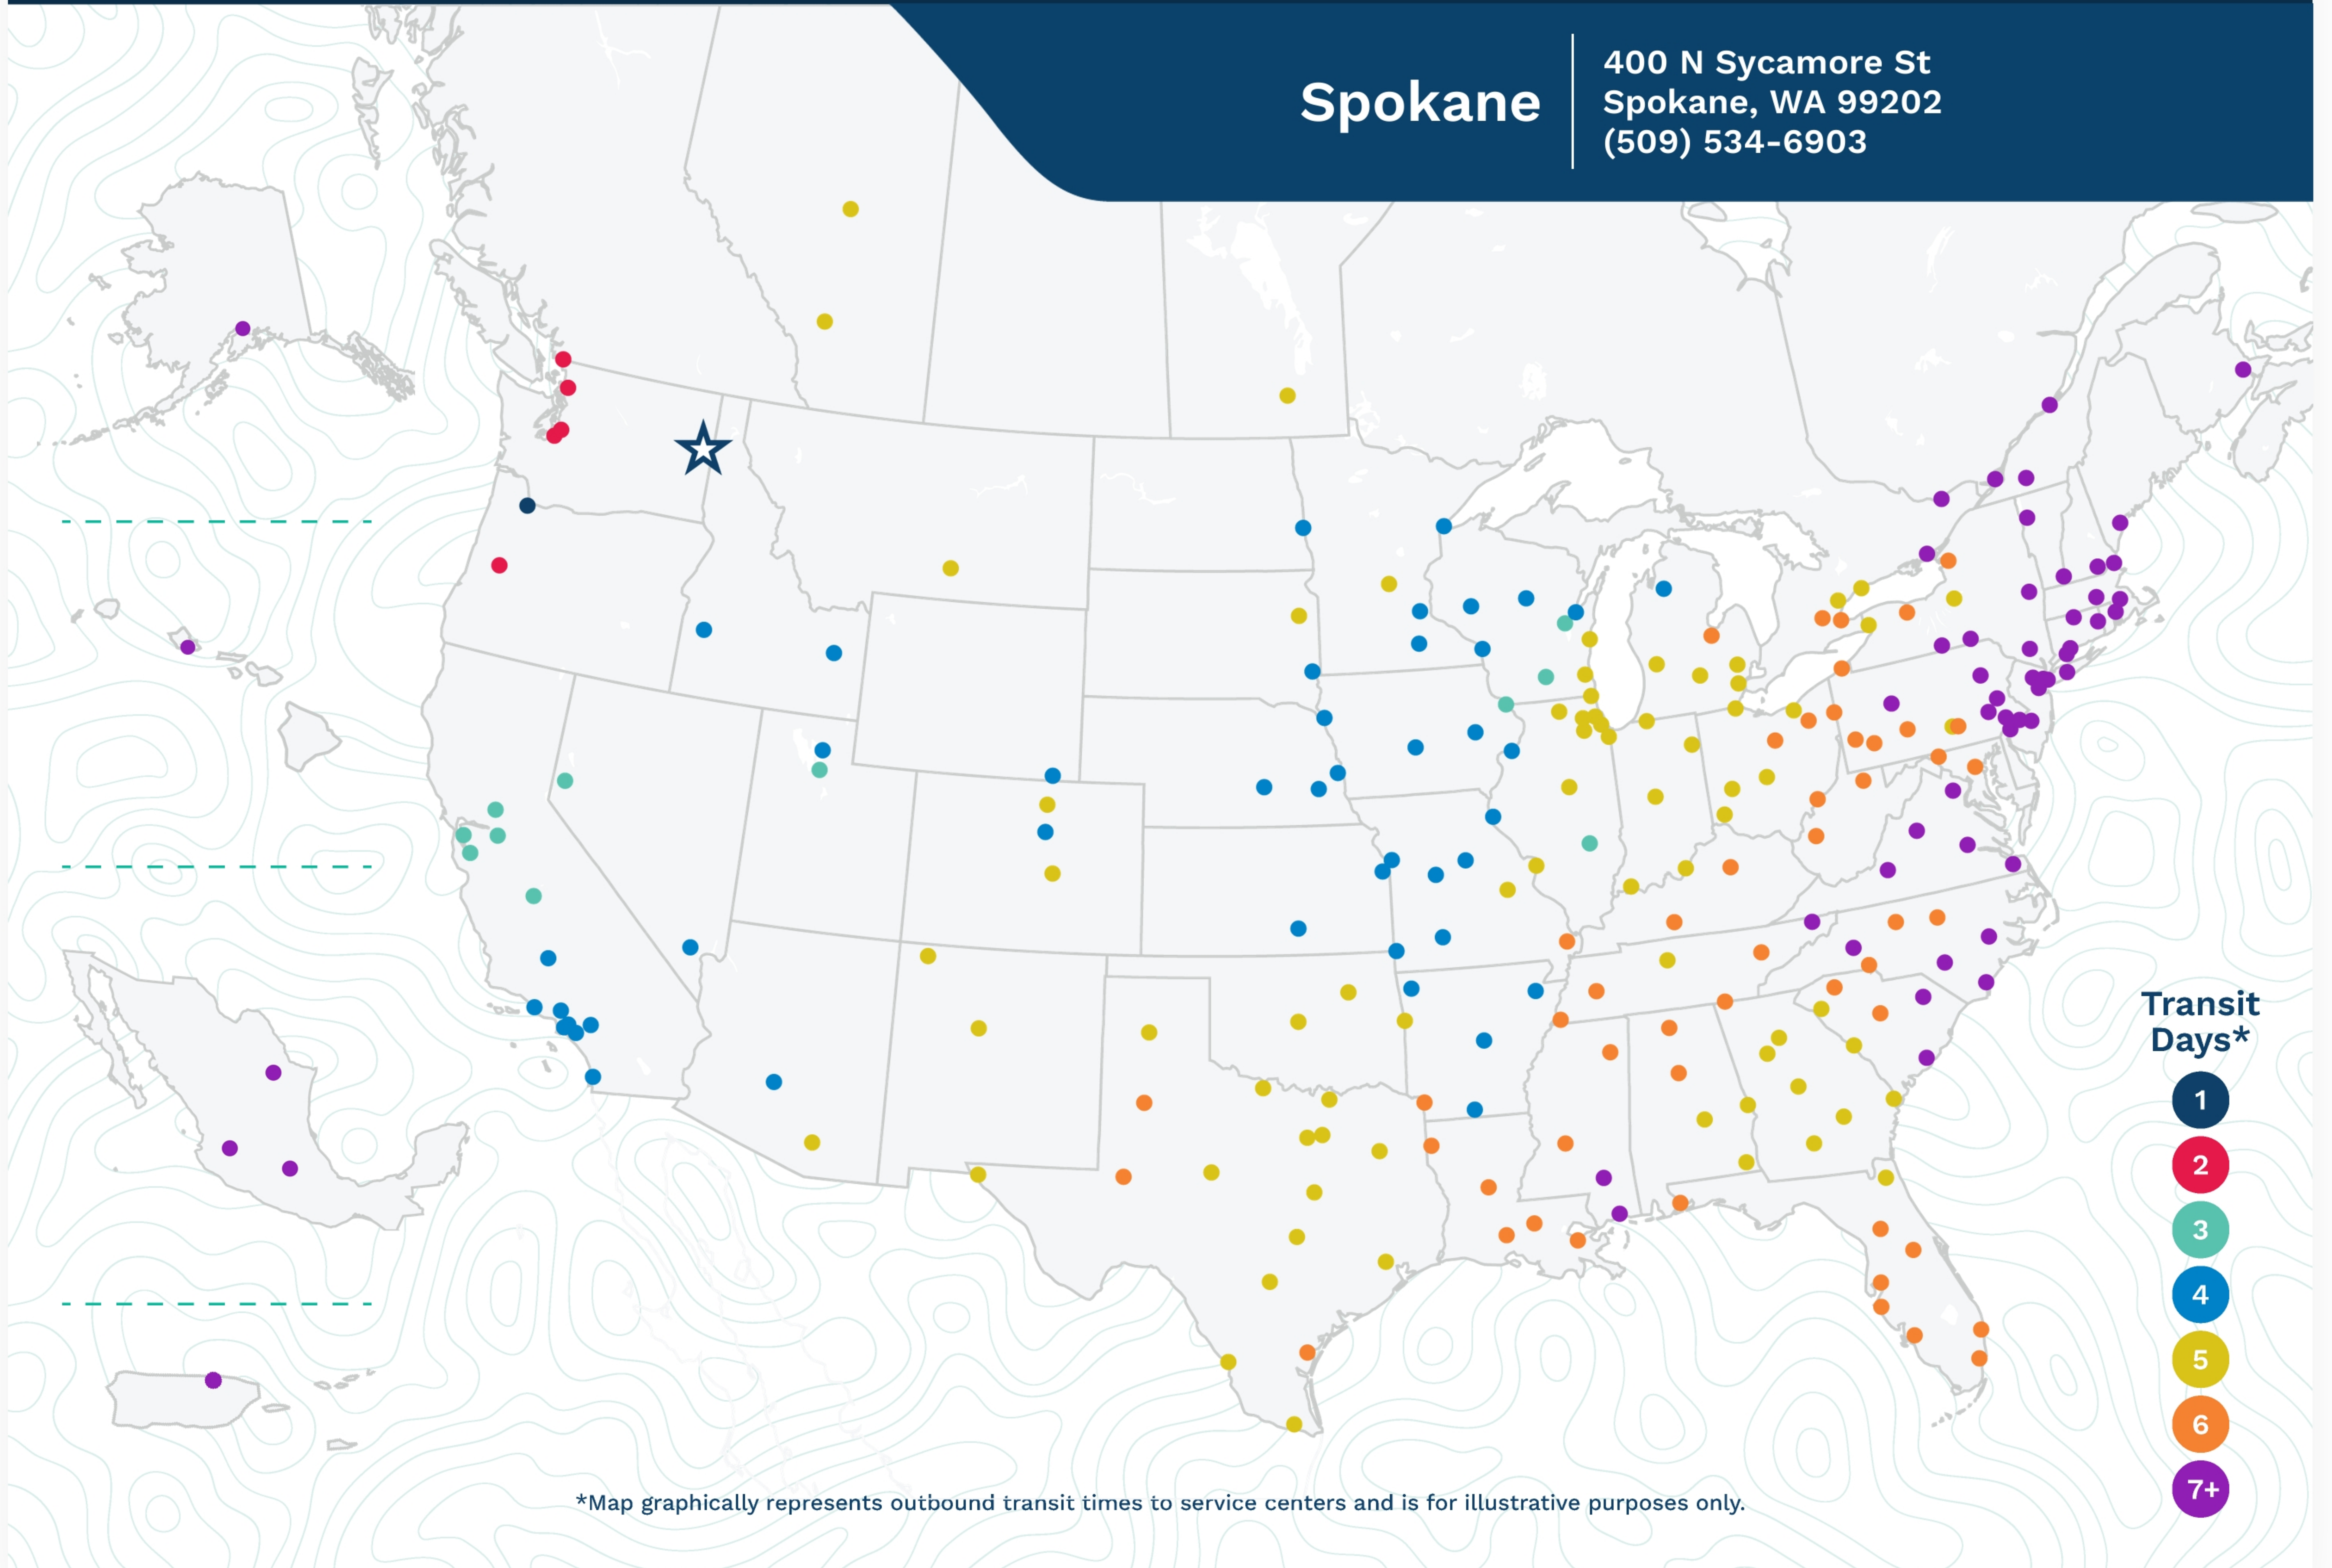

Spokane

400 N Sycamore St
Spokane, WA 99202
(509) 534-6903

*Map graphically represents outbound transit times to service centers and is for illustrative purposes only.