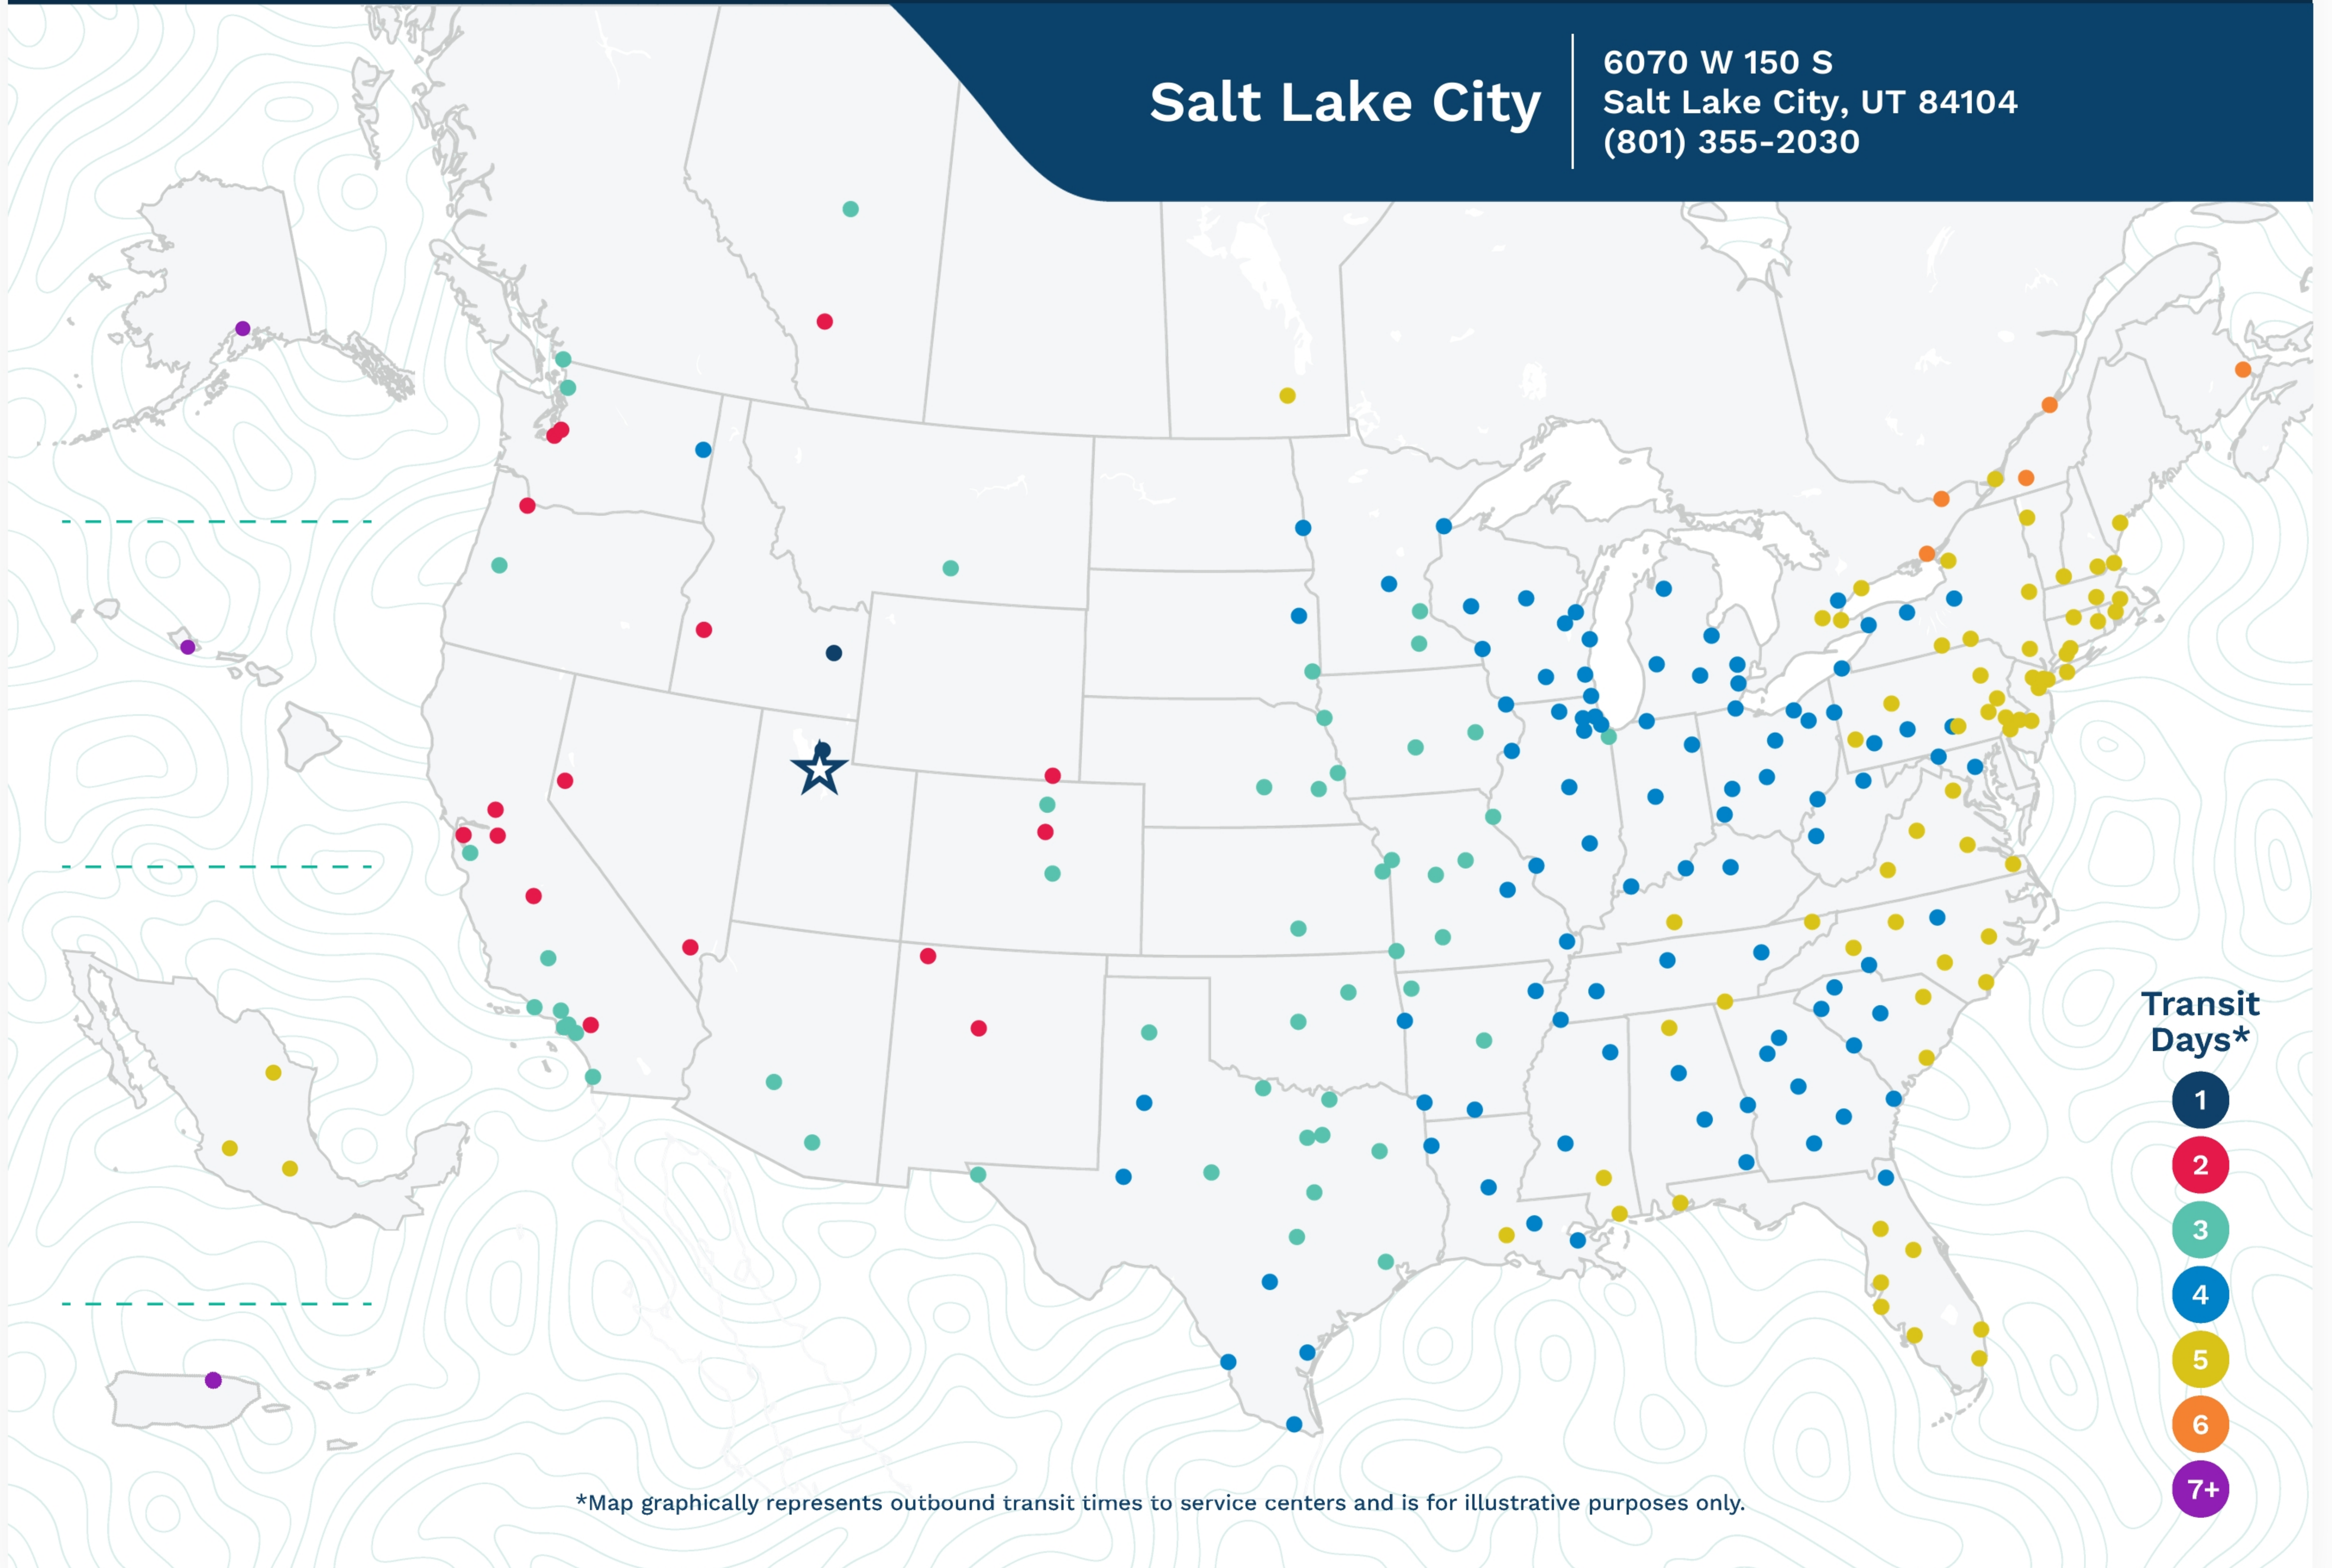

## Salt Lake City

6070 W 150 S  
Salt Lake City, UT 84104  
(801) 355-2030

\*Map graphically represents outbound transit times to service centers and is for illustrative purposes only.