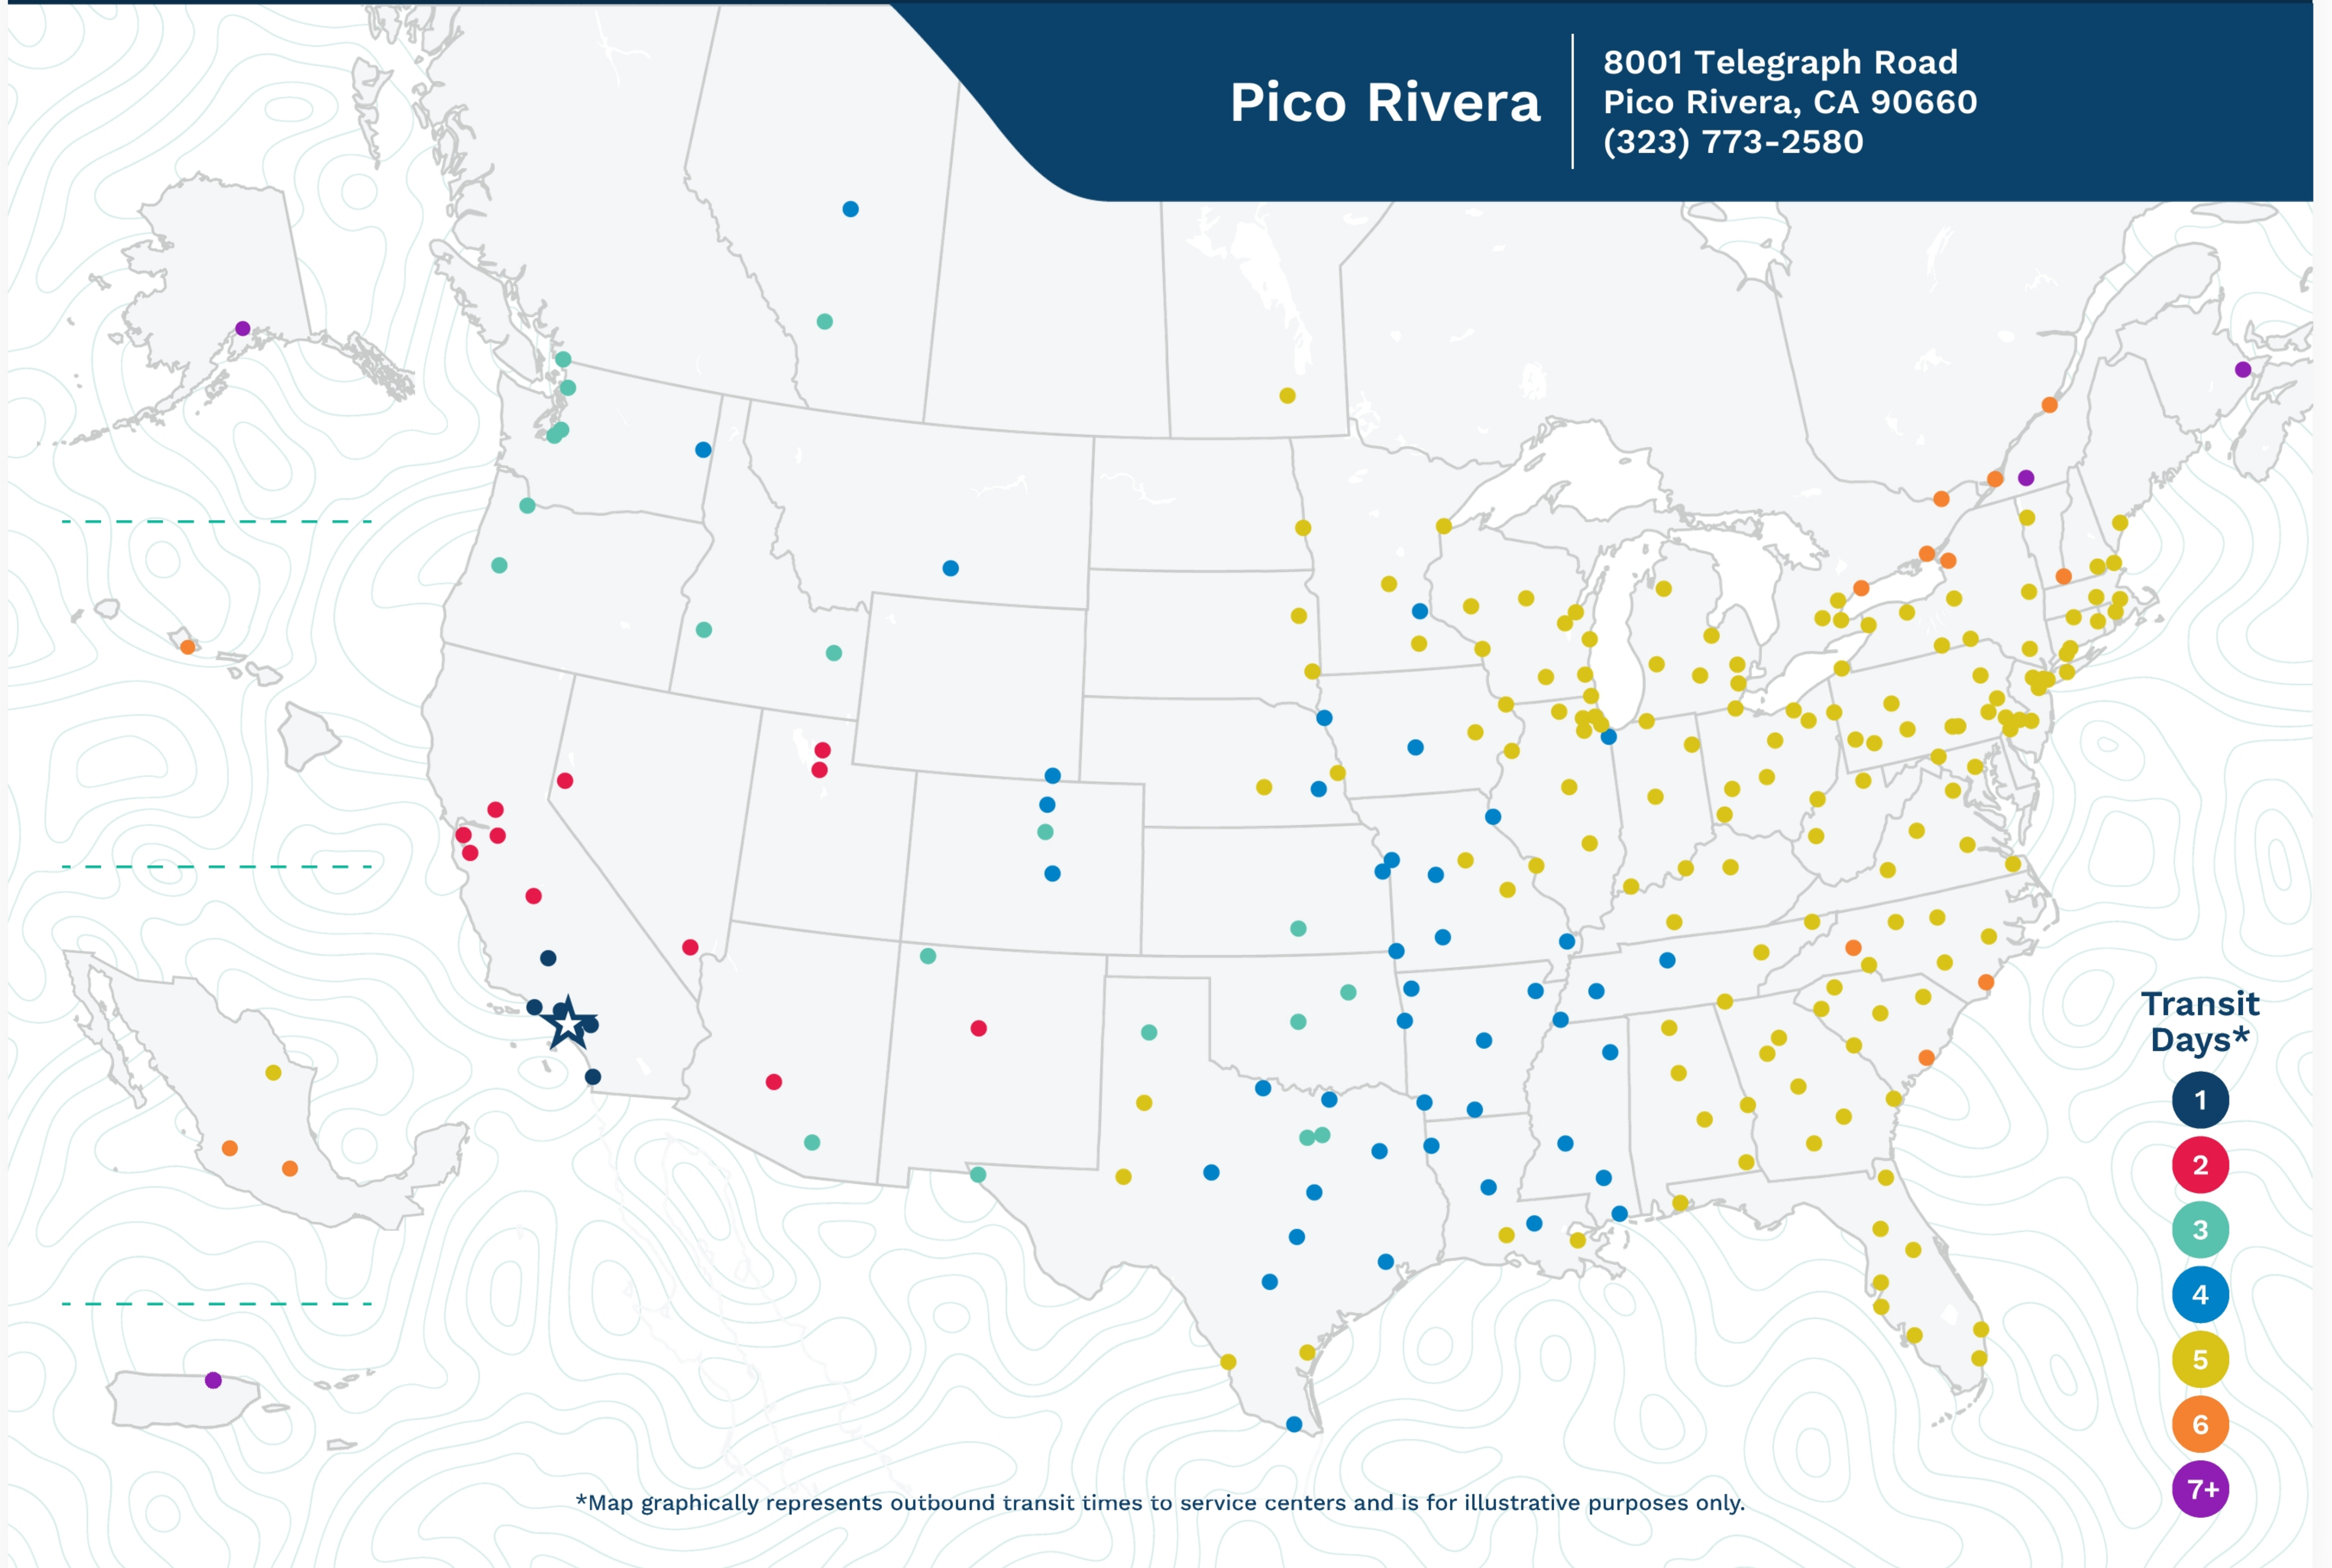

Advertised Transit Times

via the ABF Freight® Network

Pico Rivera

8001 Telegraph Road
Pico Rivera, CA 90660
(323) 773-2580

*Map graphically represents outbound transit times to service centers and is for illustrative purposes only.