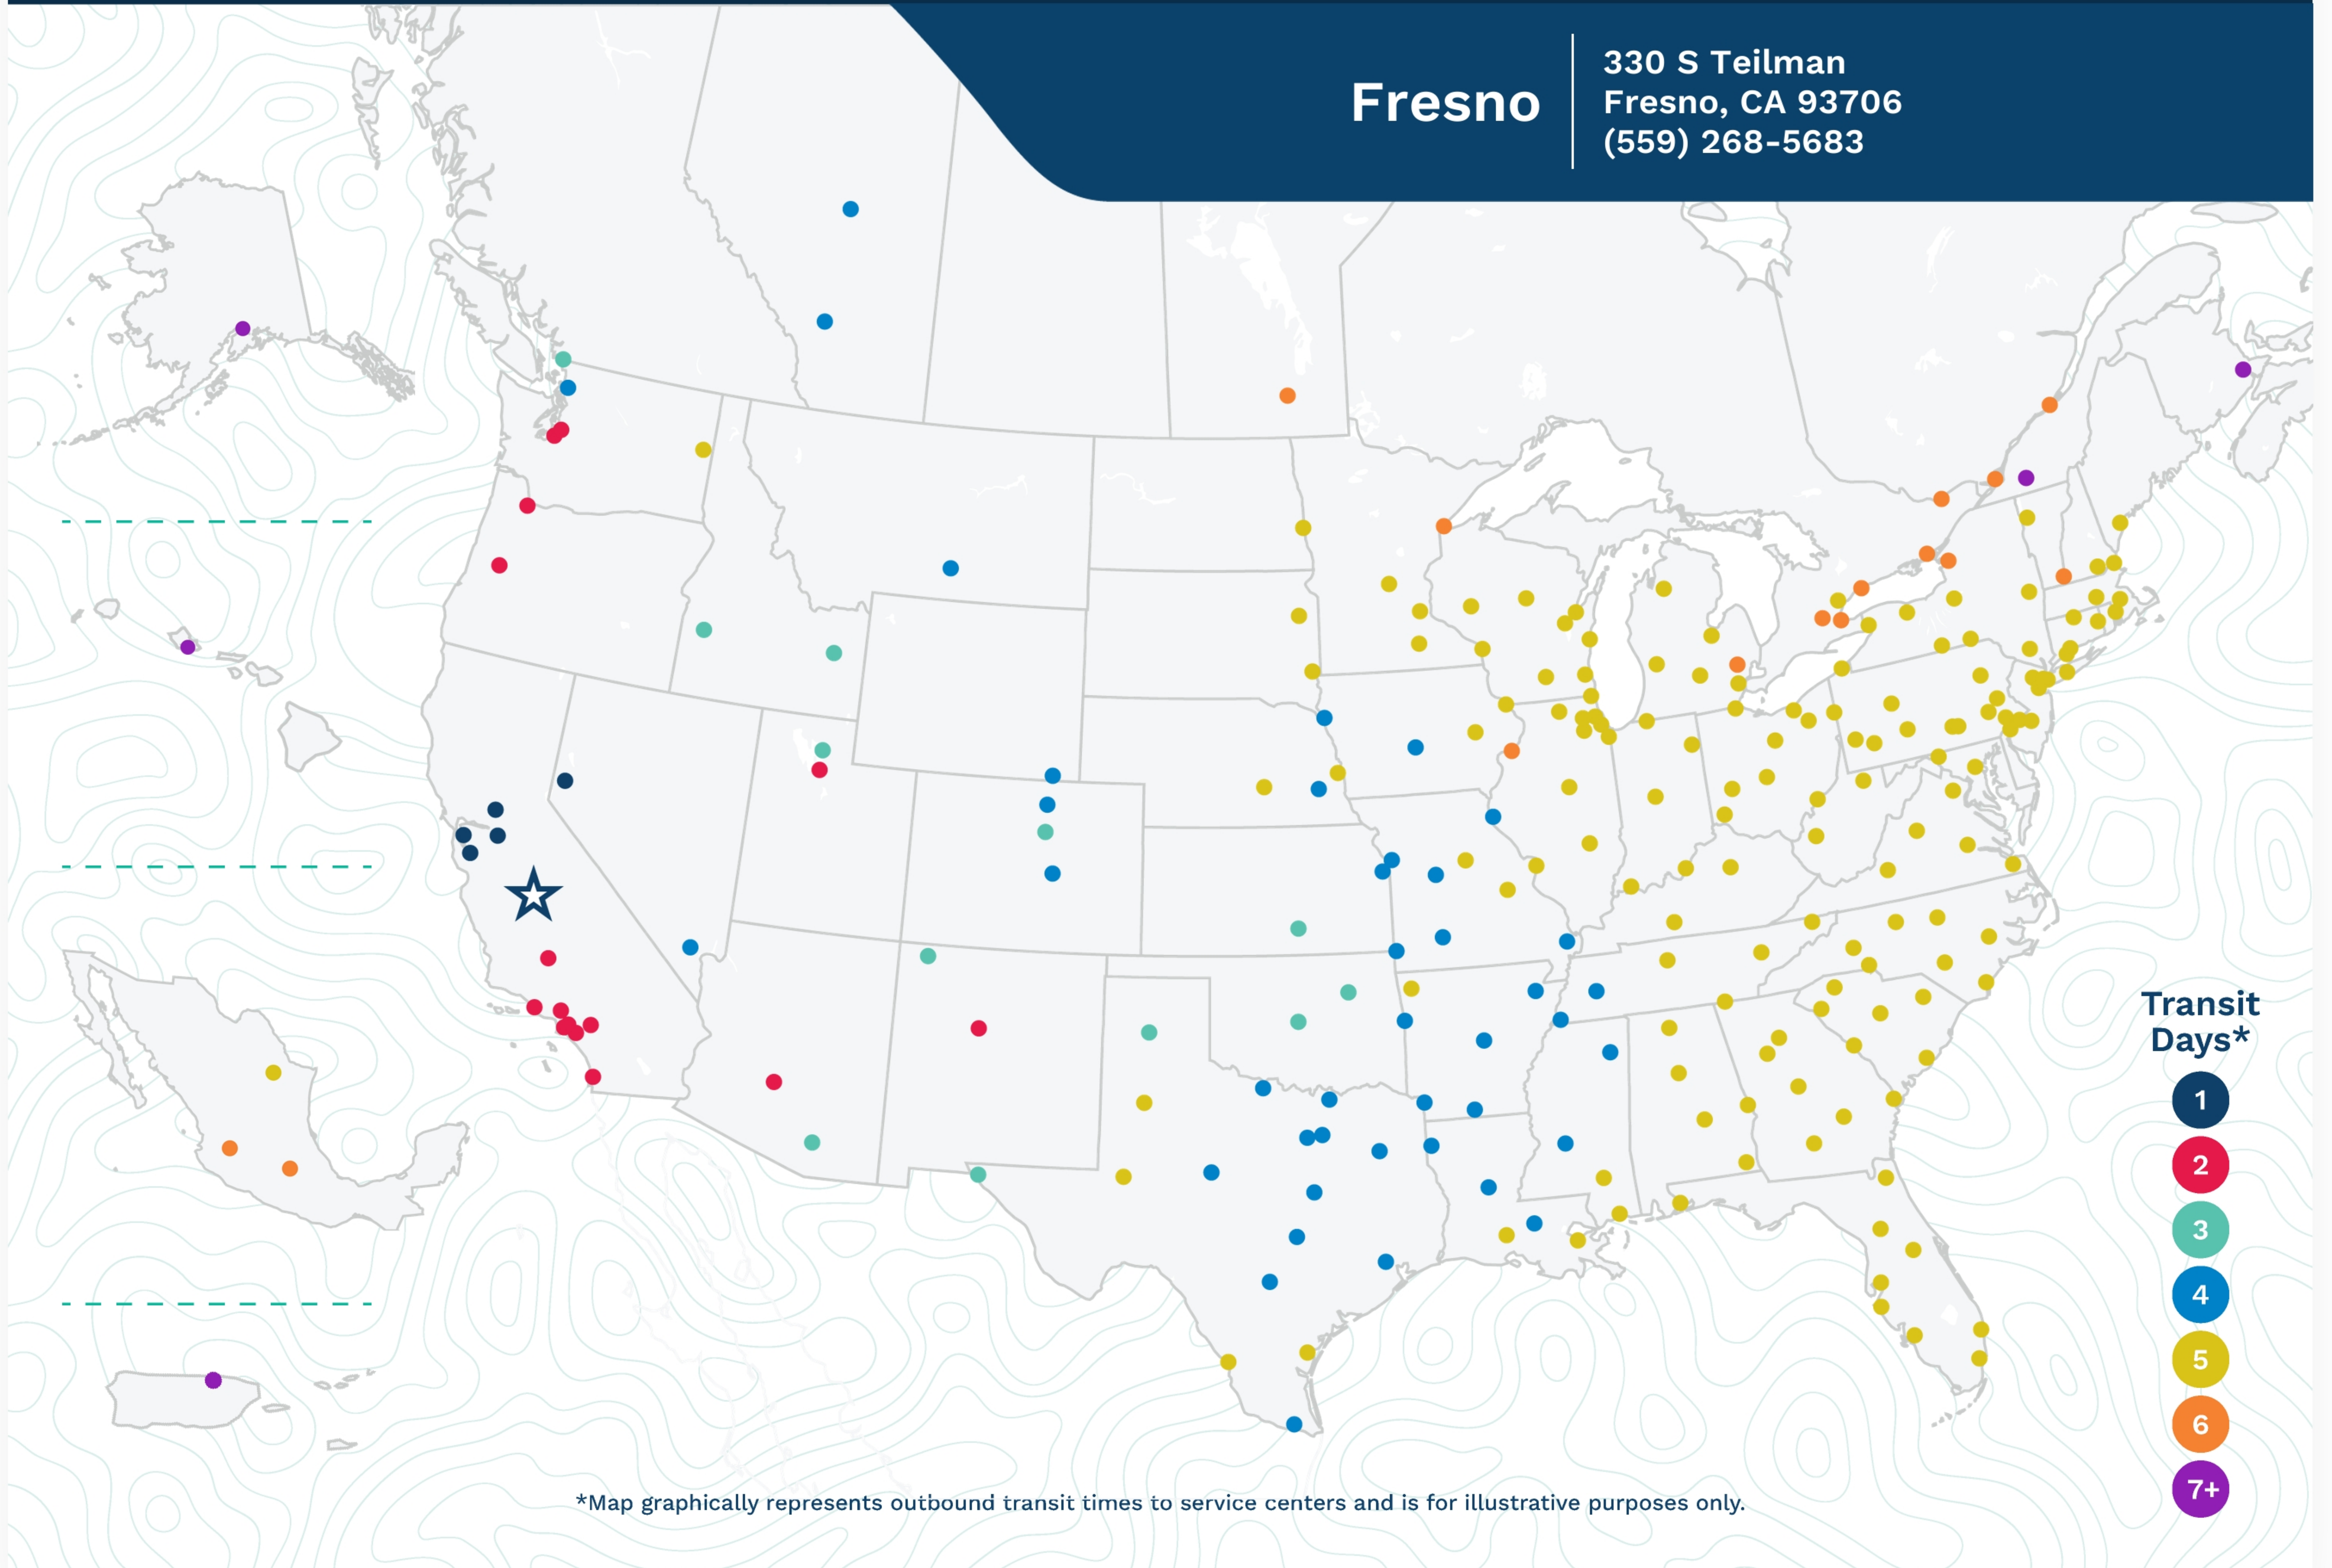

Advertised Transit Times

via the ABF Freight® Network

Fresno

330 S Teilman
Fresno, CA 93706
(559) 268-5683

*Map graphically represents outbound transit times to service centers and is for illustrative purposes only.