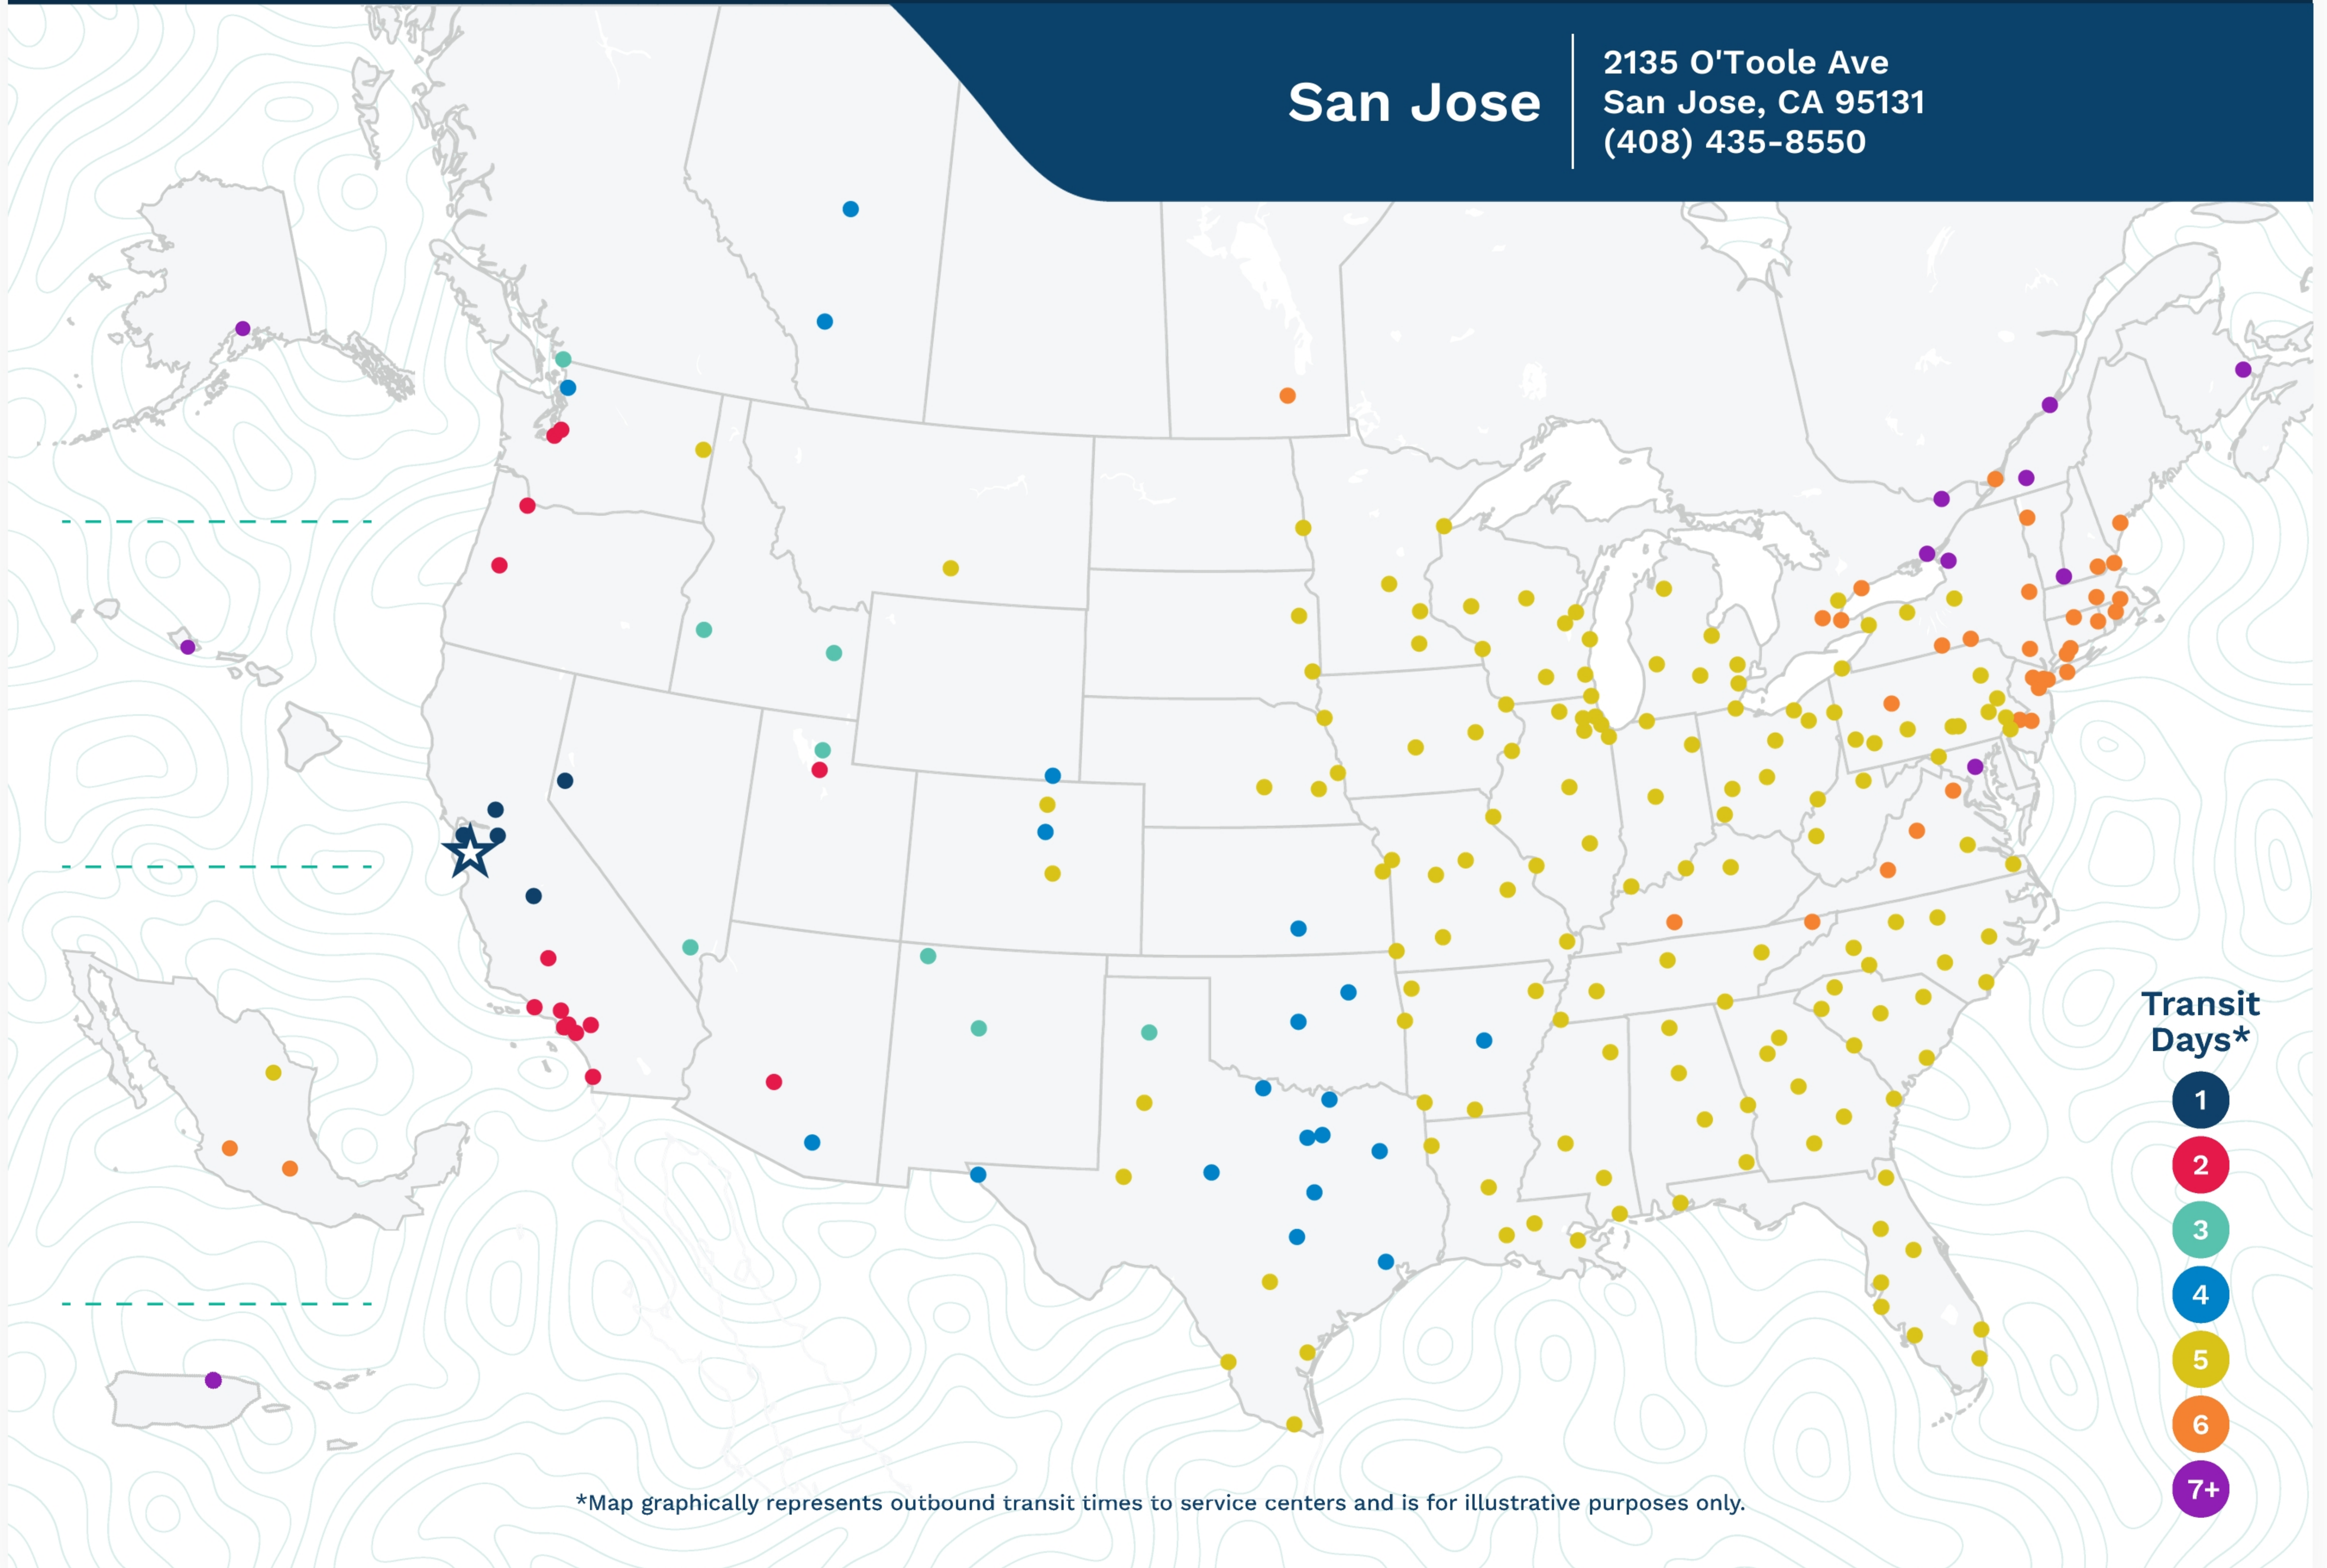

San Jose

2135 O'Toole Ave
San Jose, CA 95131
(408) 435-8550

*Map graphically represents outbound transit times to service centers and is for illustrative purposes only.