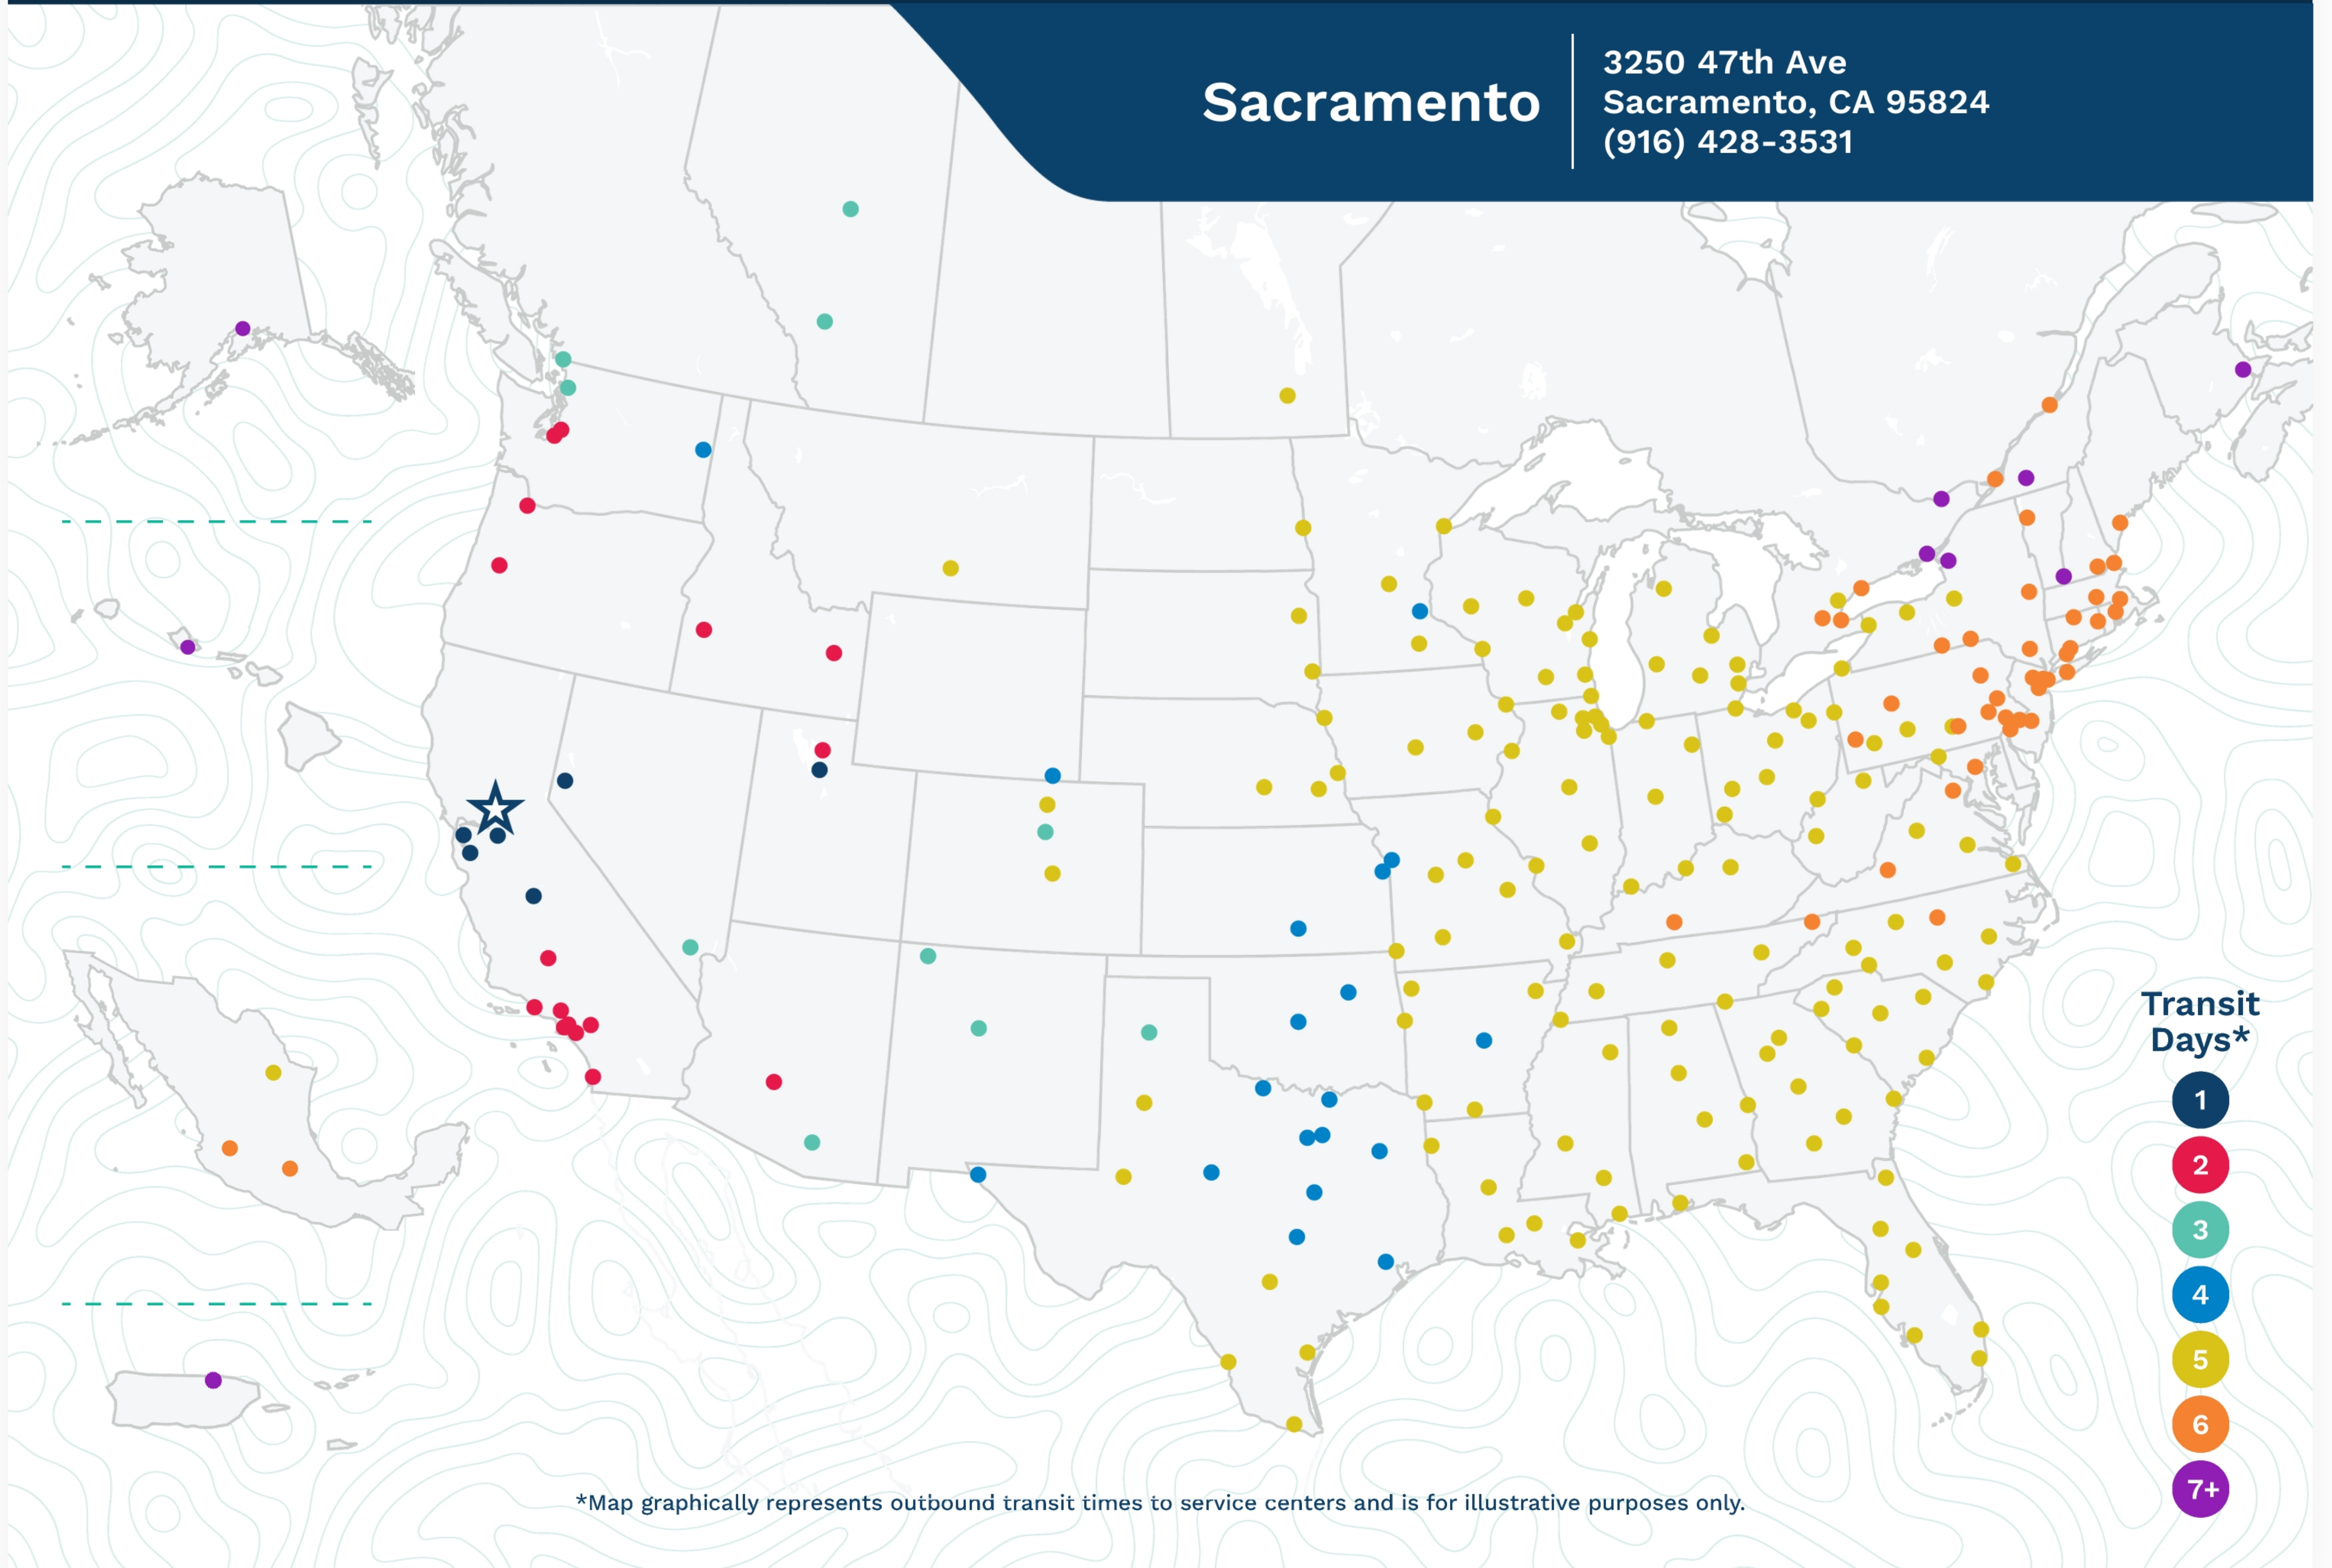

# Advertised Transit Times

via the ABF Freight® Network

## Sacramento

3250 47th Ave  
Sacramento, CA 95824  
(916) 428-3531

\*Map graphically represents outbound transit times to service centers and is for illustrative purposes only.