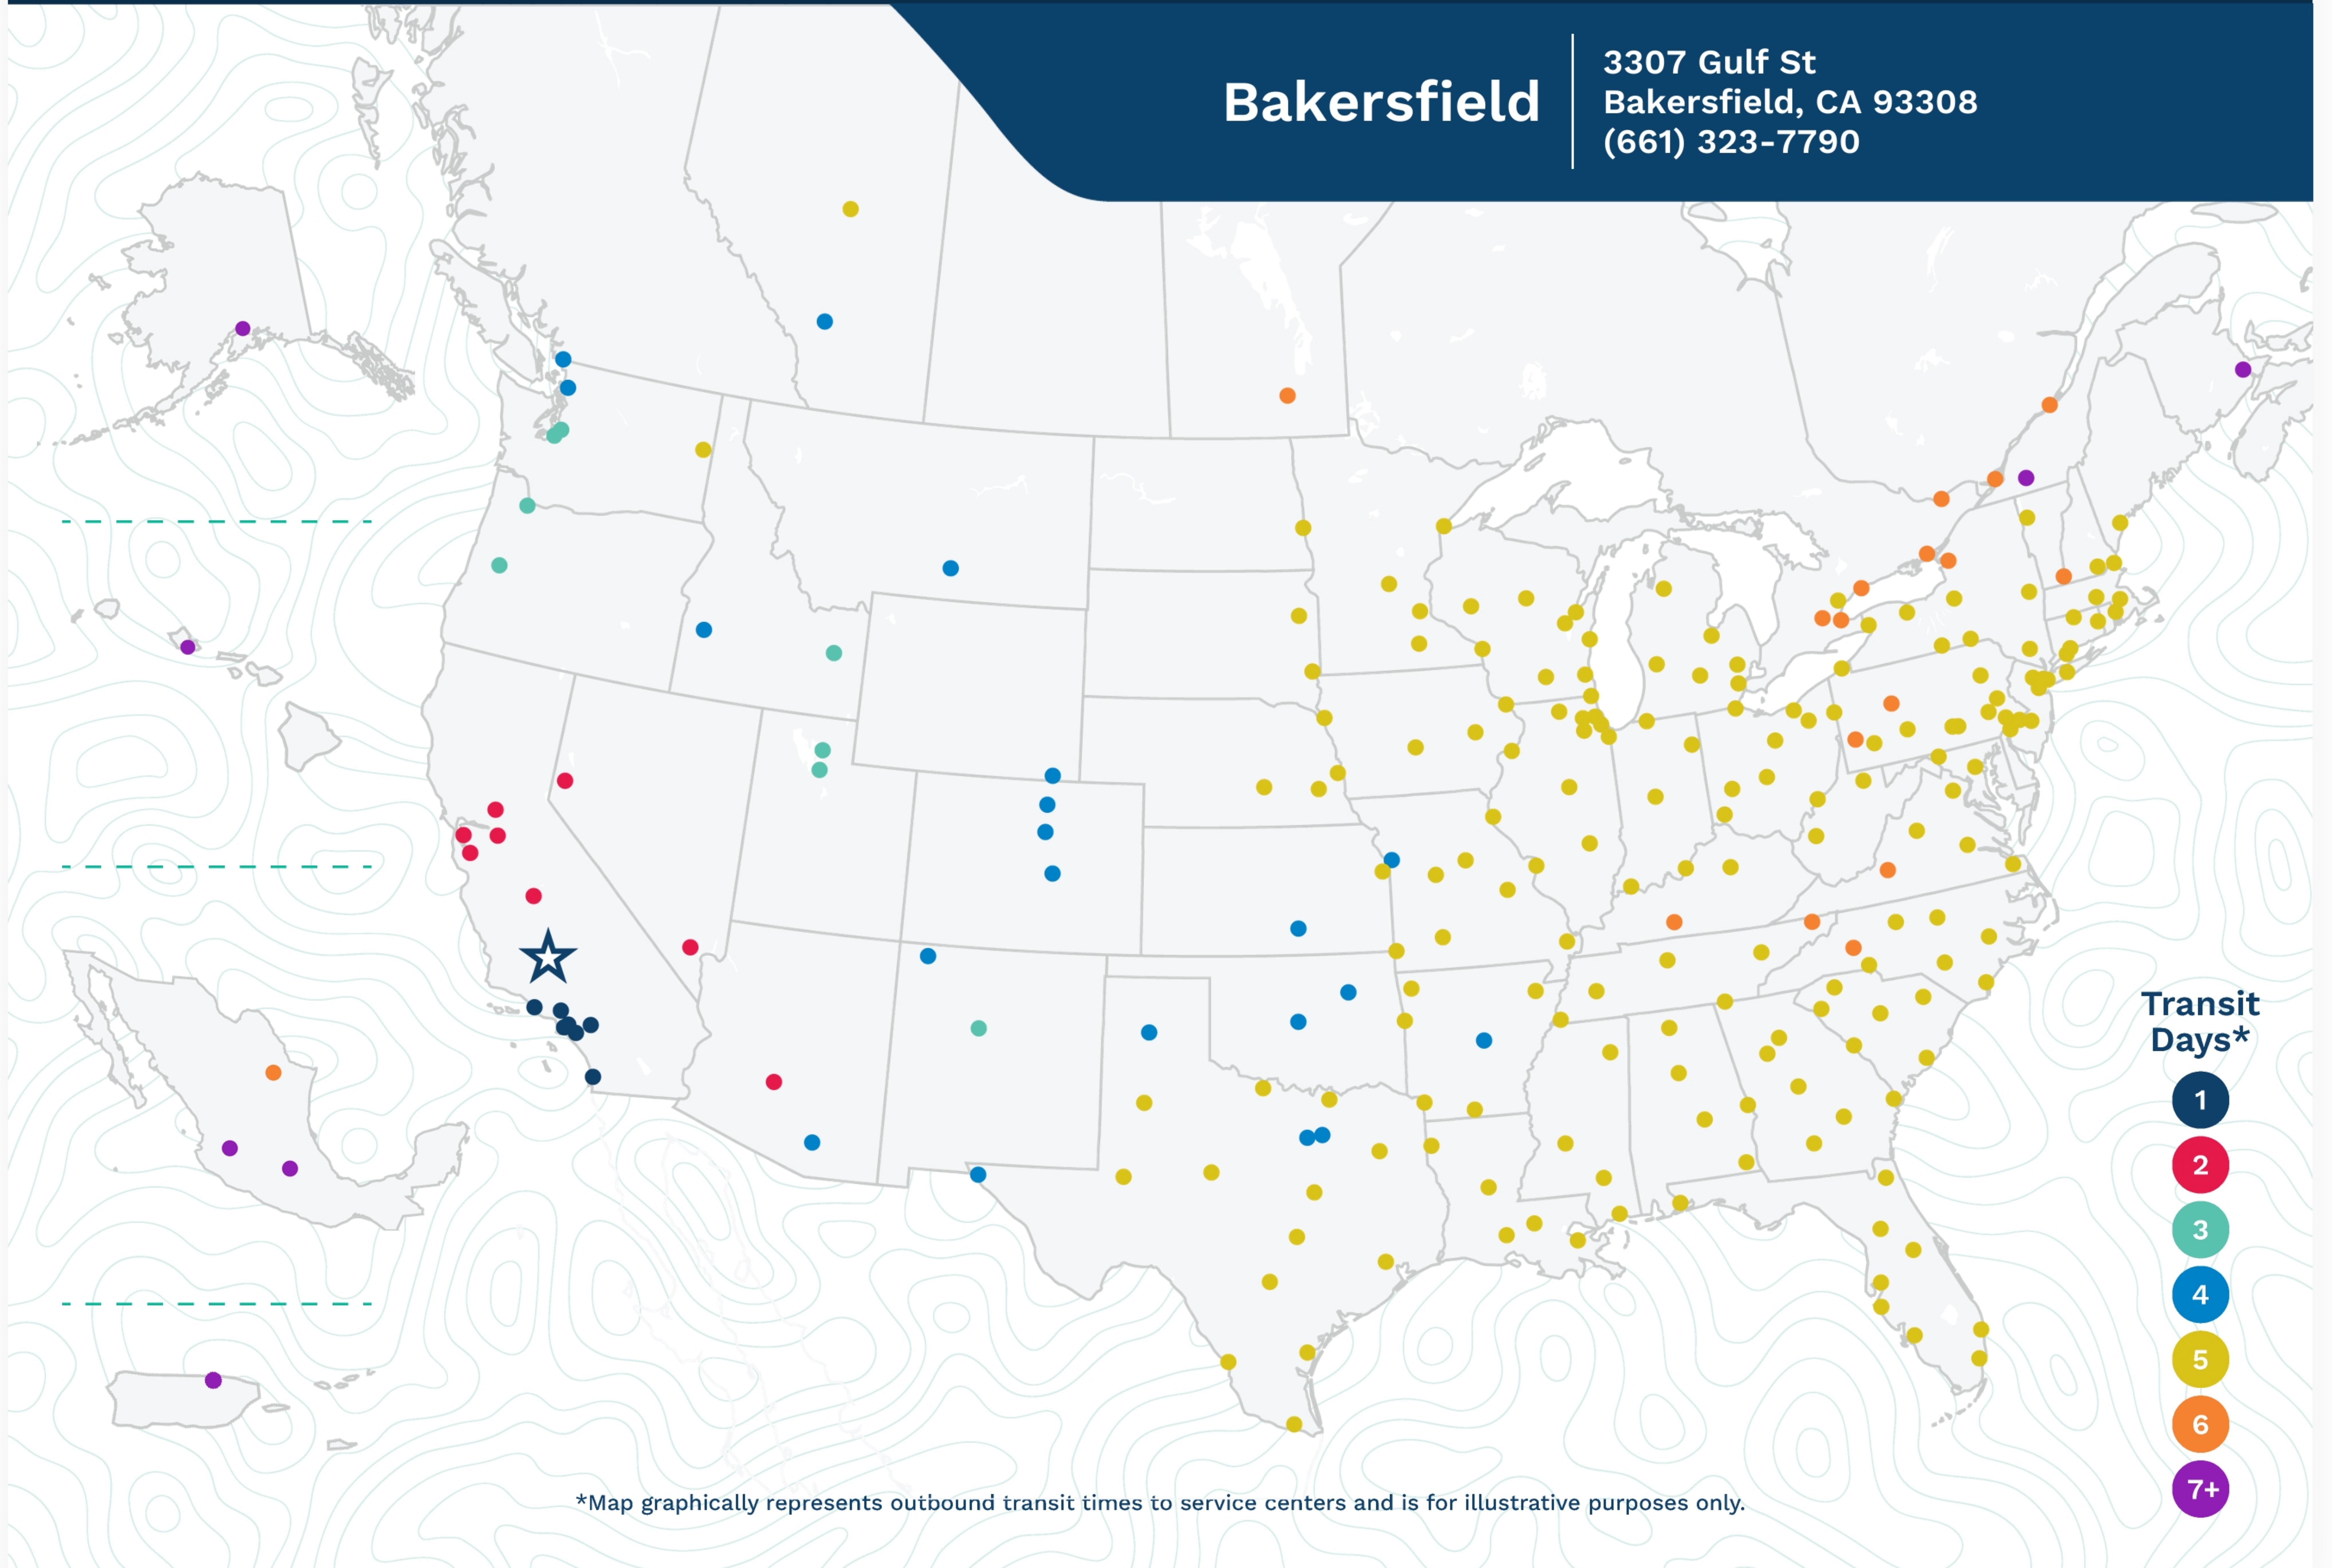

## Bakersfield

3307 Gulf St  
Bakersfield, CA 93308  
(661) 323-7790

\*Map graphically represents outbound transit times to service centers and is for illustrative purposes only.