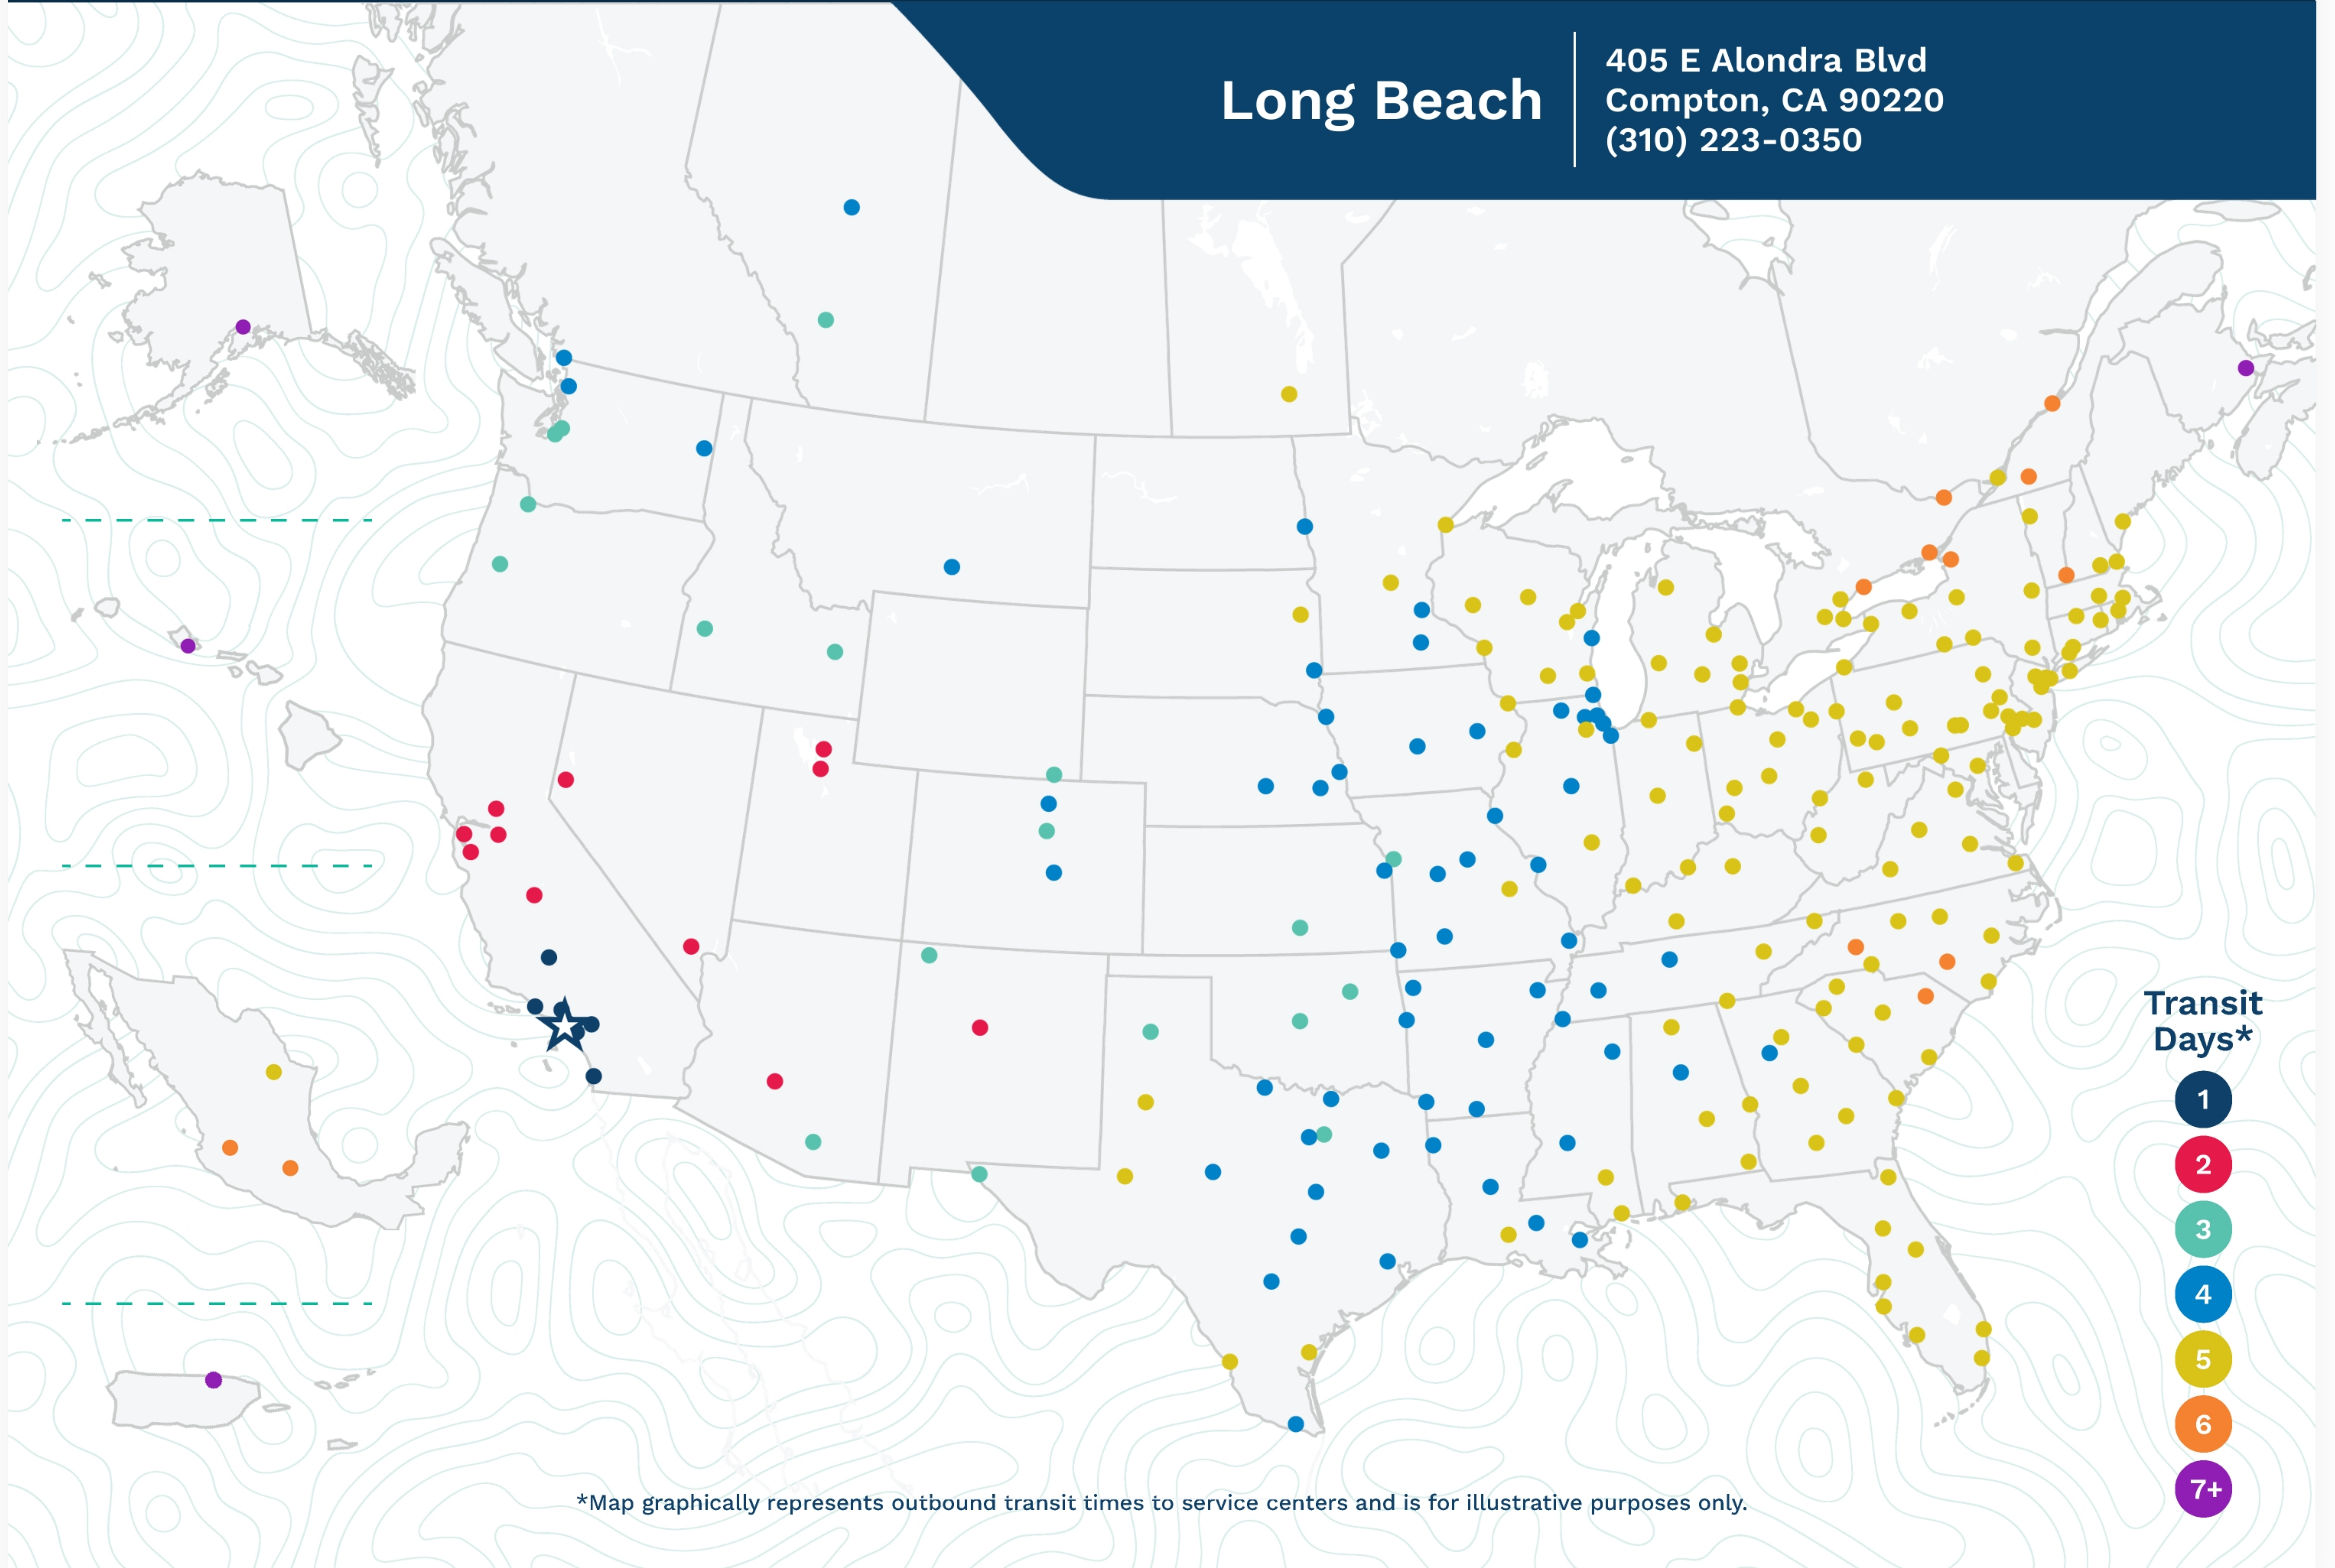

Long Beach

405 E Alondra Blvd
Compton, CA 90220
(310) 223-0350

*Map graphically represents outbound transit times to service centers and is for illustrative purposes only.