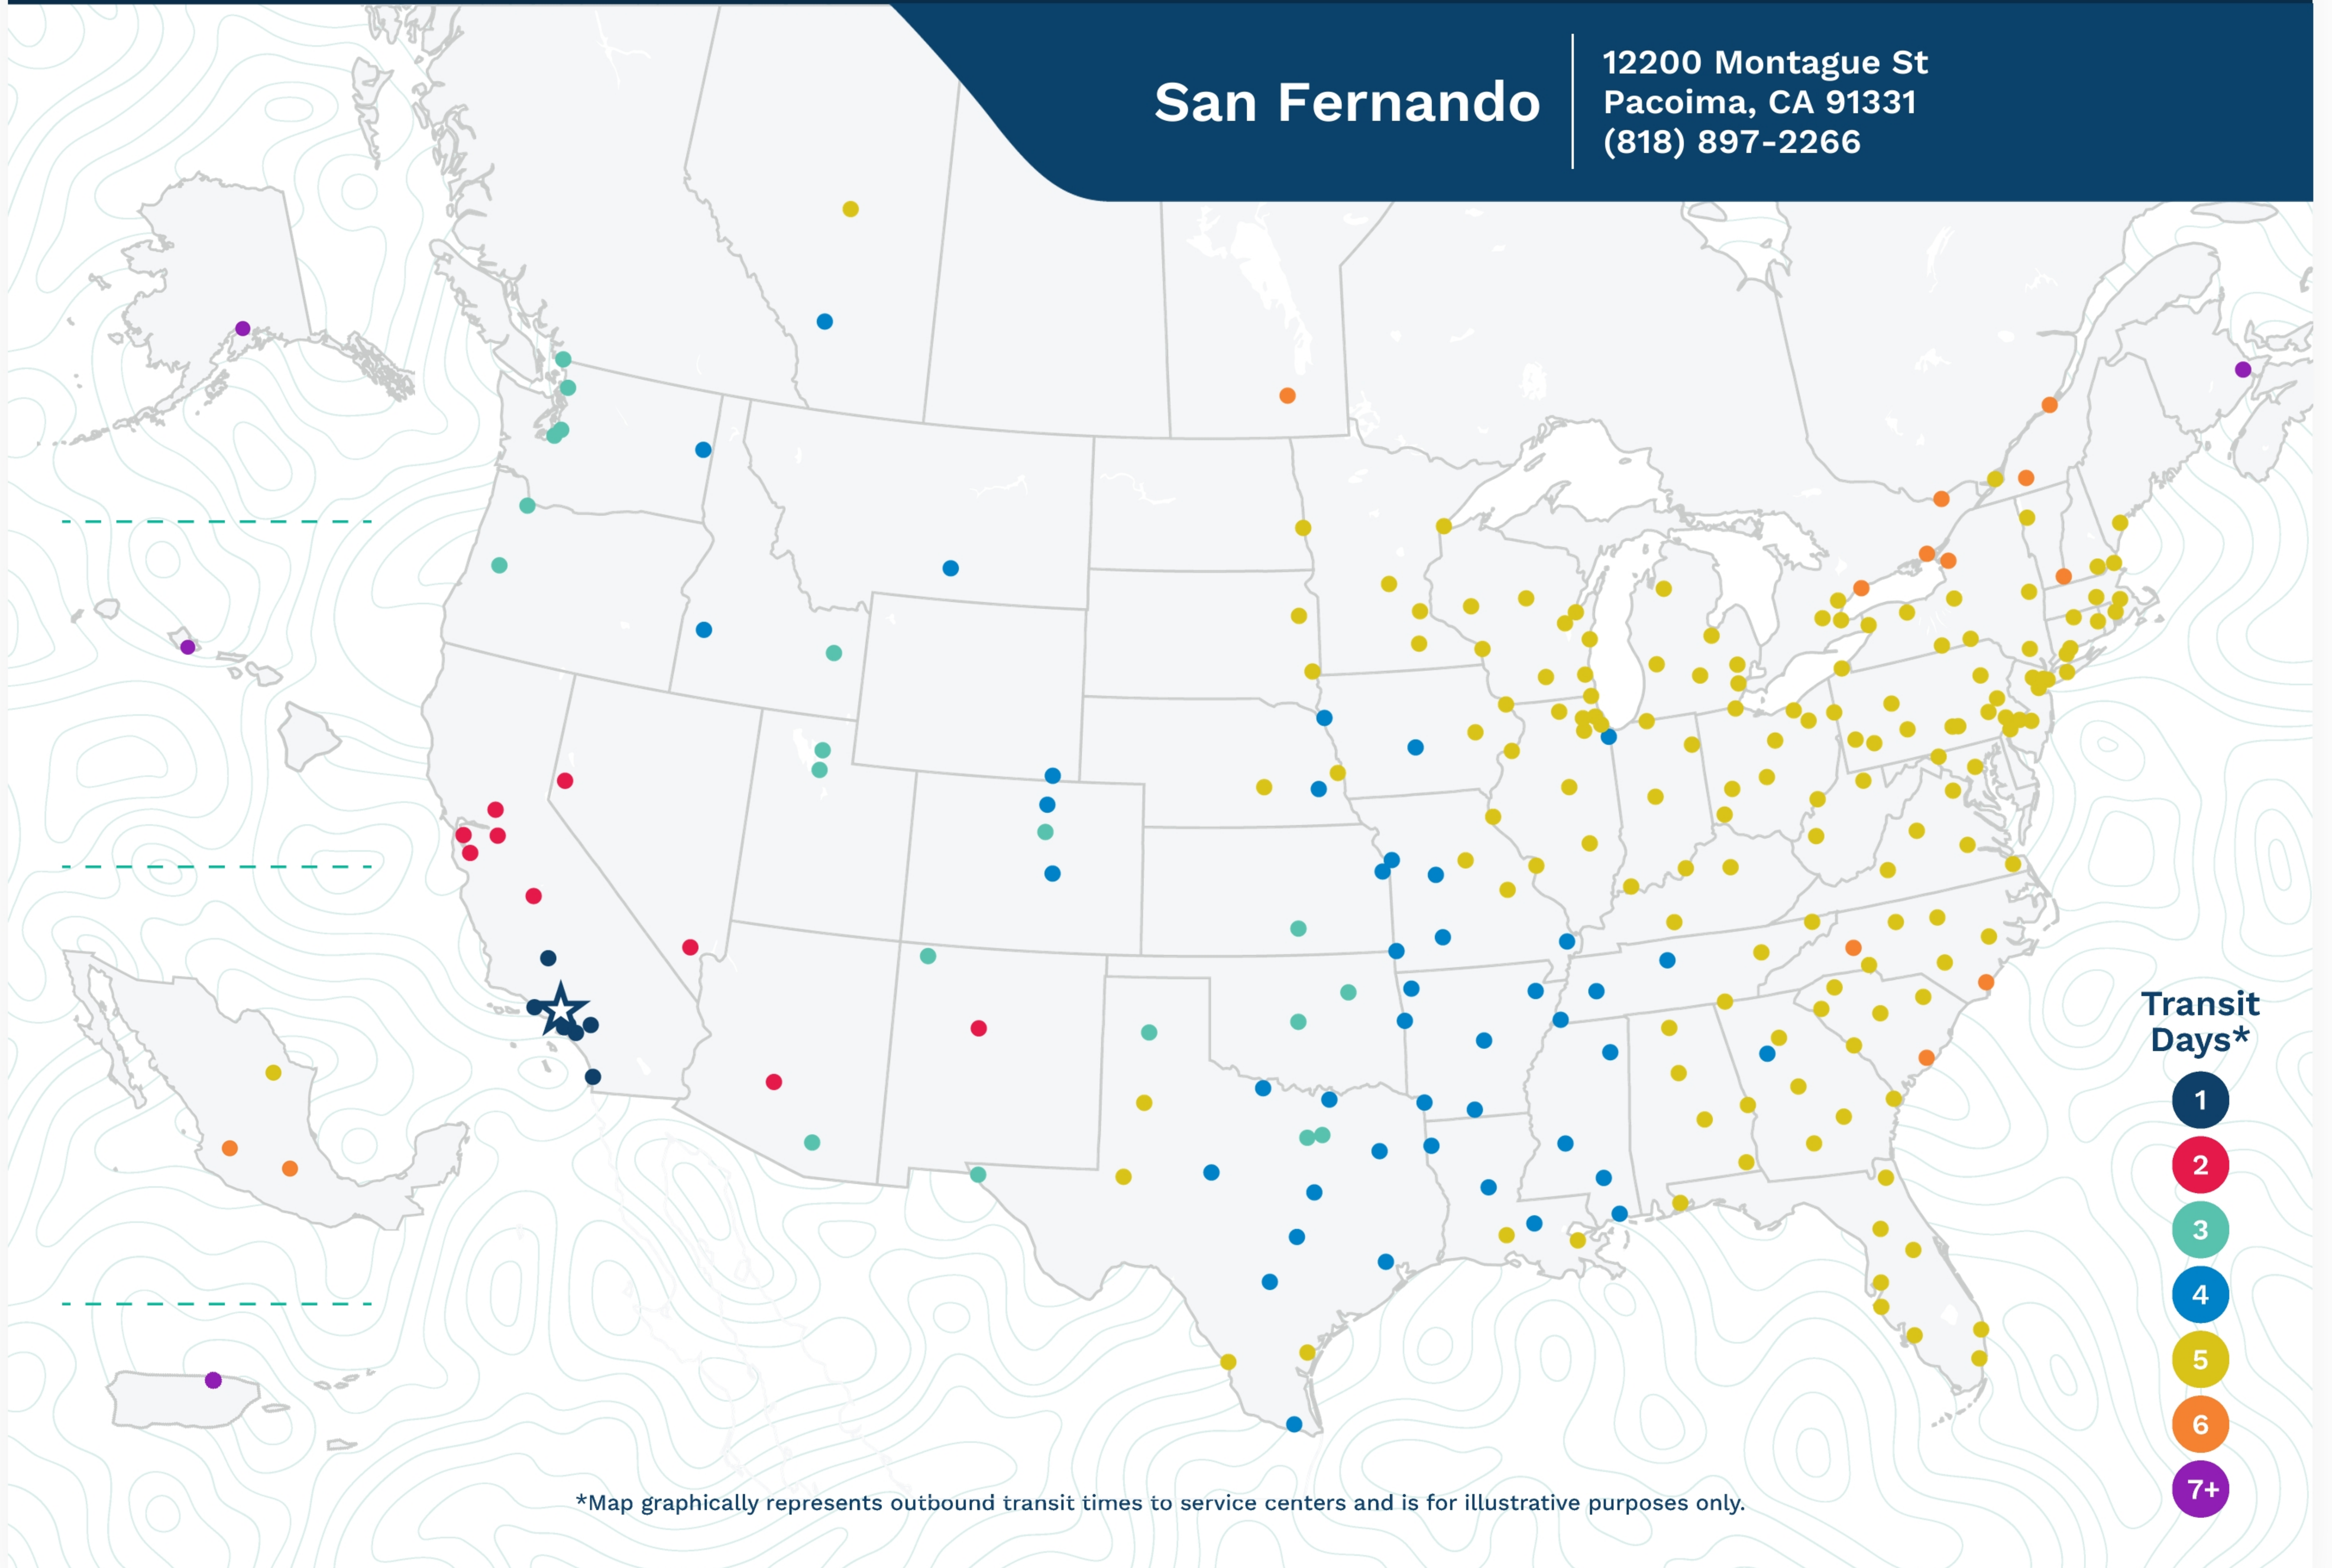

Advertised Transit Times

via the ABF Freight® Network

San Fernando

12200 Montague St
Pacoima, CA 91331
(818) 897-2266

Transit Days*

- 1
- 2
- 3
- 4
- 5
- 6
- 7+

*Map graphically represents outbound transit times to service centers and is for illustrative purposes only.