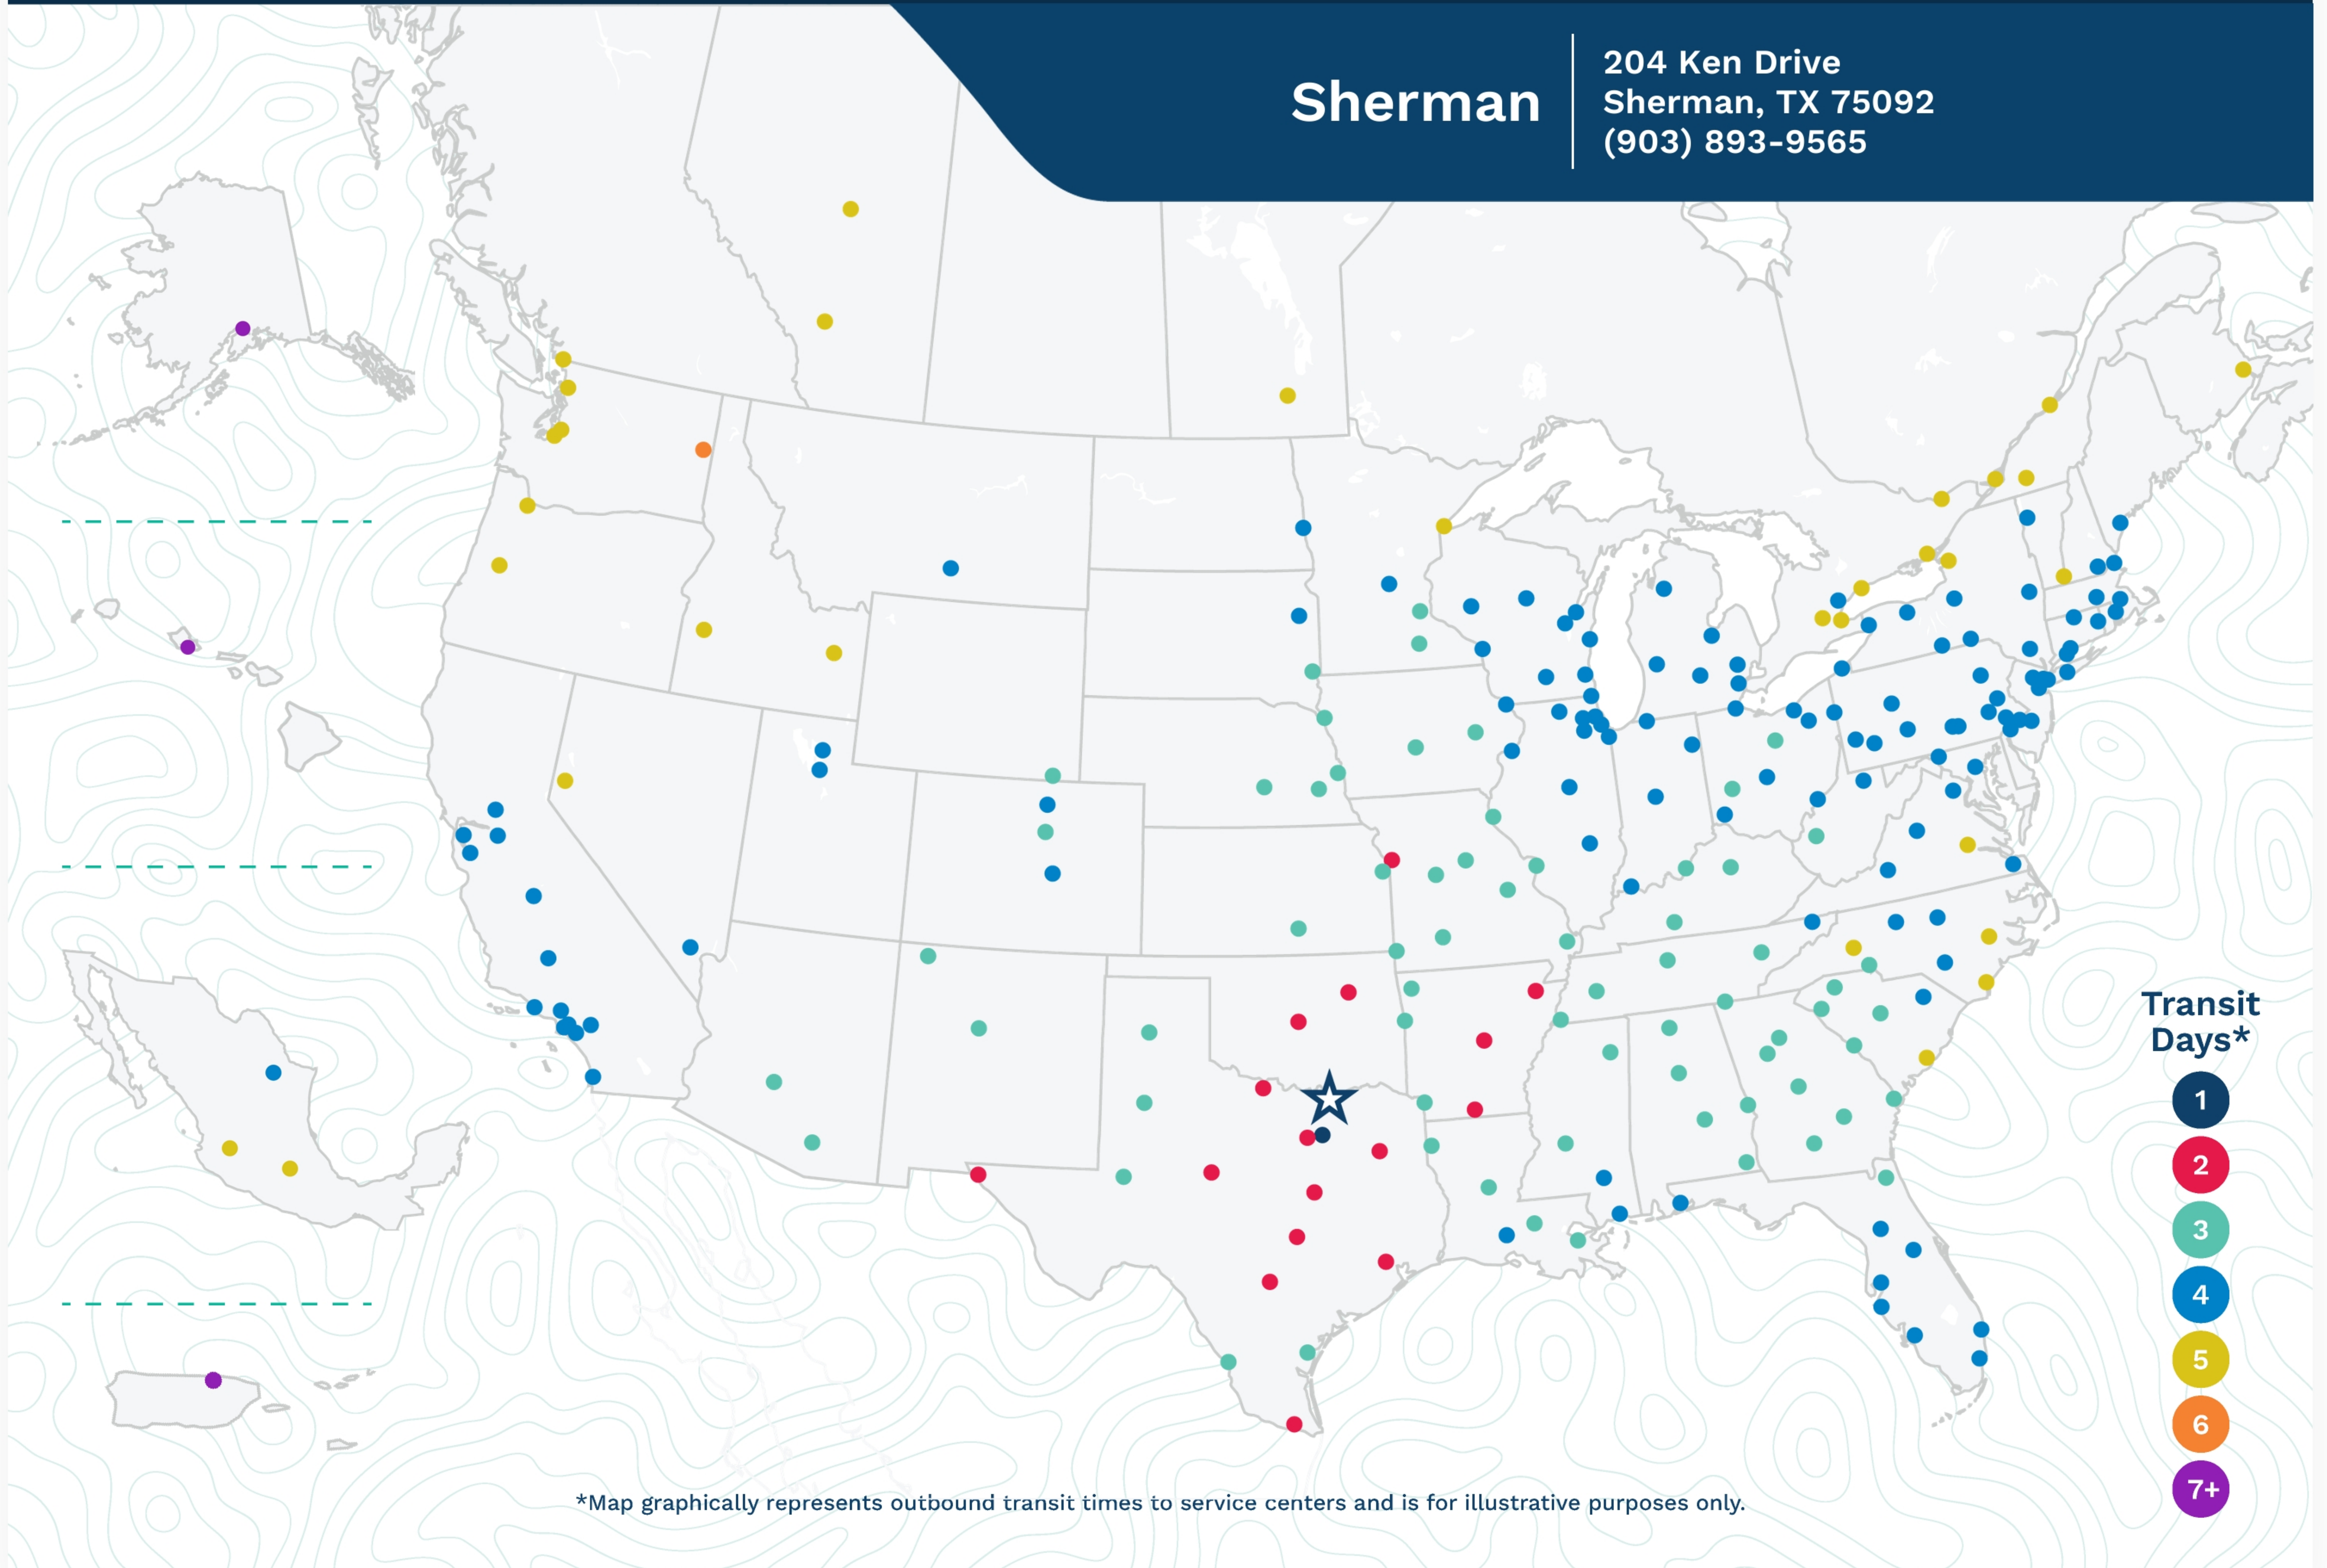

Advertised Transit Times

via the ABF Freight® Network

Sherman

204 Ken Drive
Sherman, TX 75092
(903) 893-9565

*Map graphically represents outbound transit times to service centers and is for illustrative purposes only.