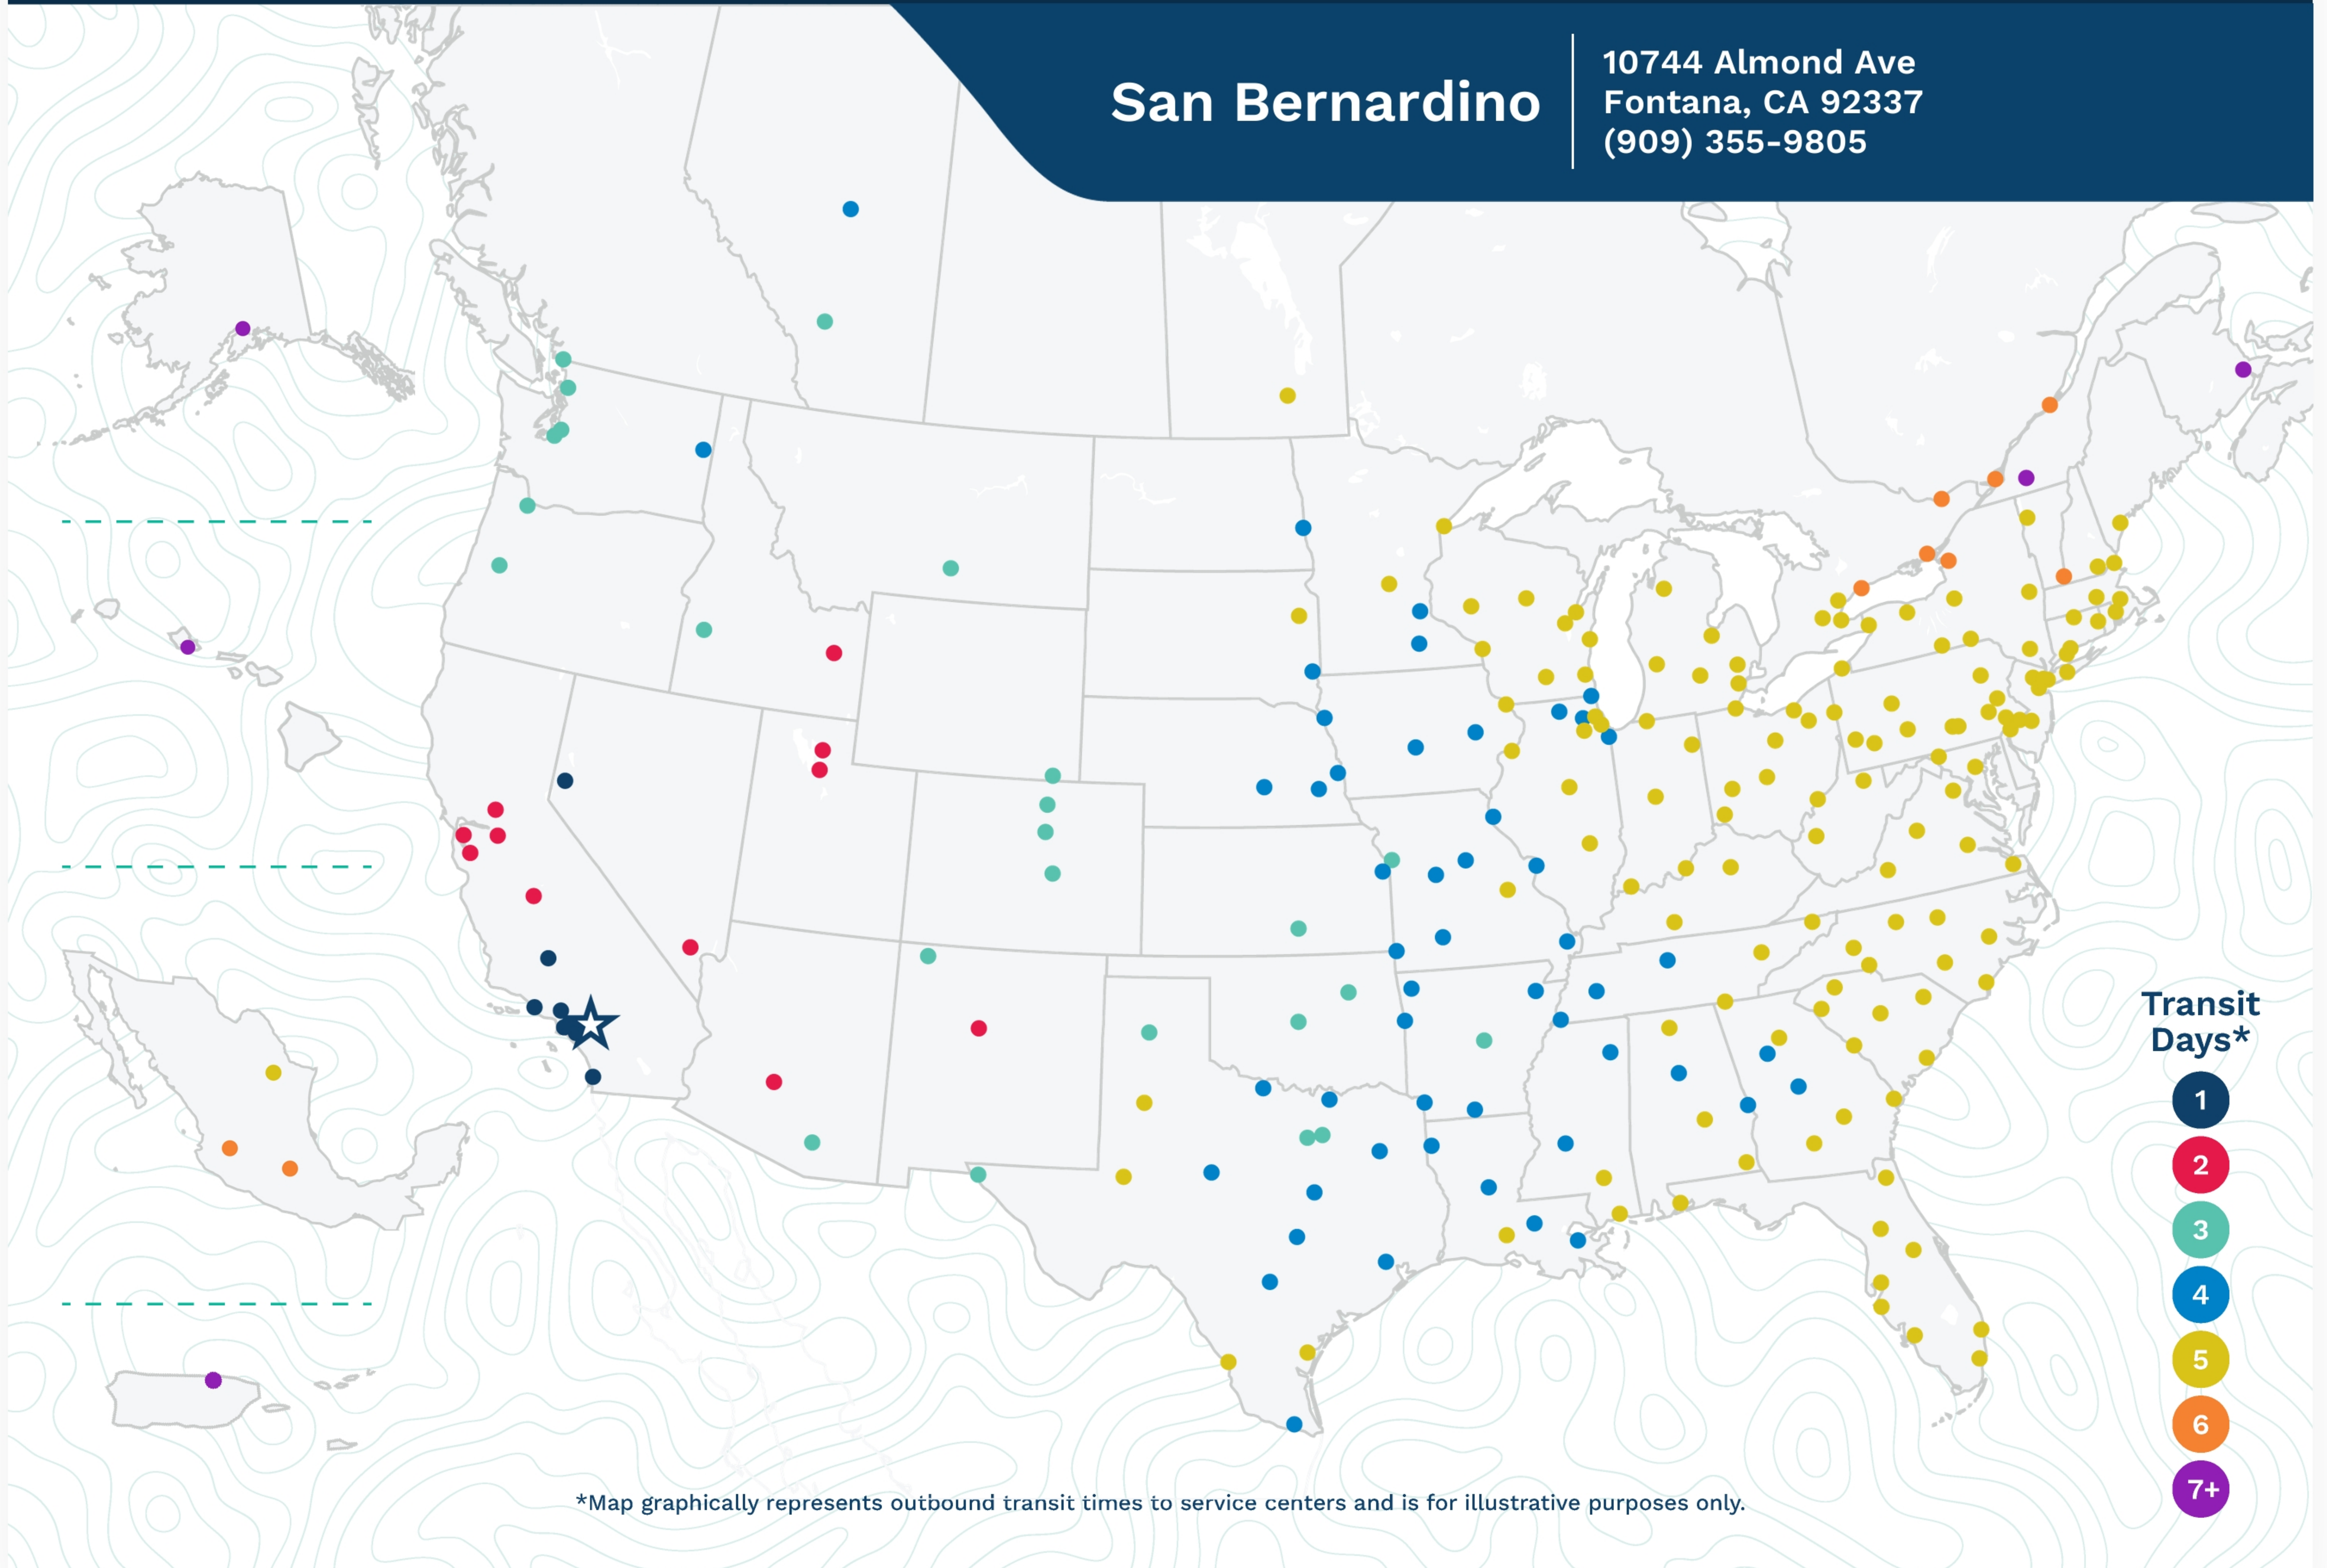

Advertised Transit Times

via the ABF Freight® Network

San Bernardino

10744 Almond Ave
Fontana, CA 92337
(909) 355-9805

*Map graphically represents outbound transit times to service centers and is for illustrative purposes only.