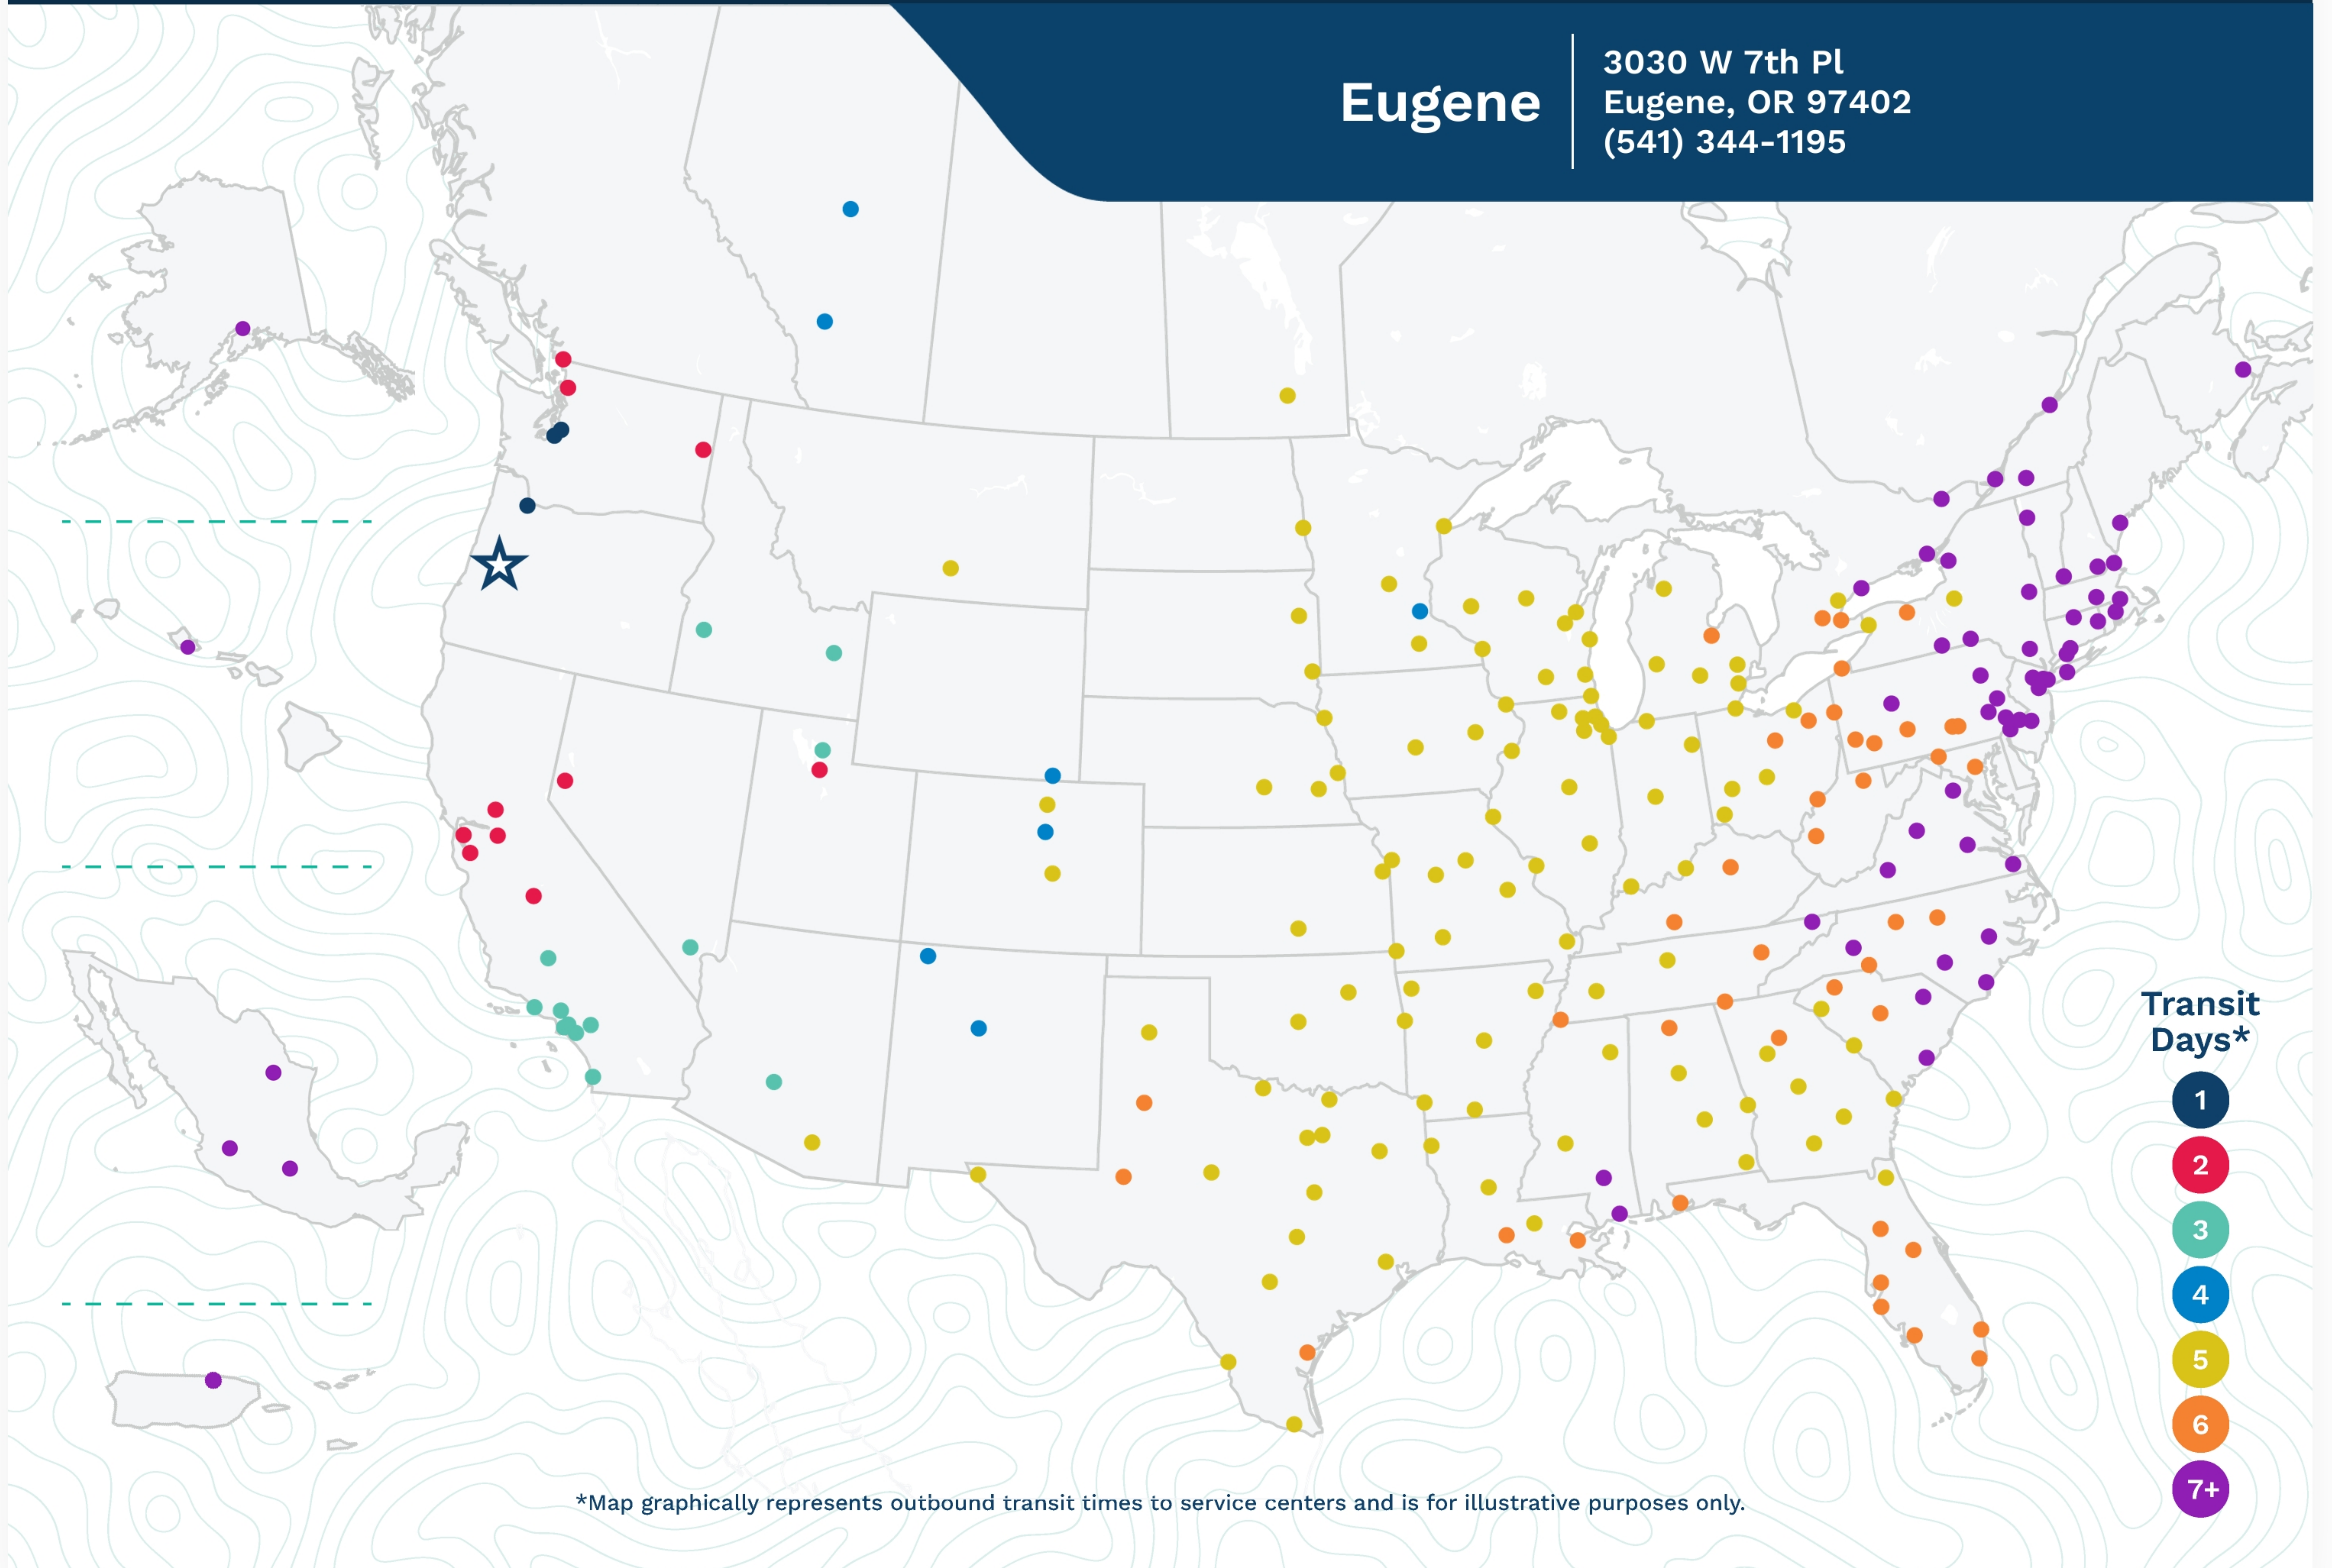

Eugene

3030 W 7th Pl
Eugene, OR 97402
(541) 344-1195

*Map graphically represents outbound transit times to service centers and is for illustrative purposes only.