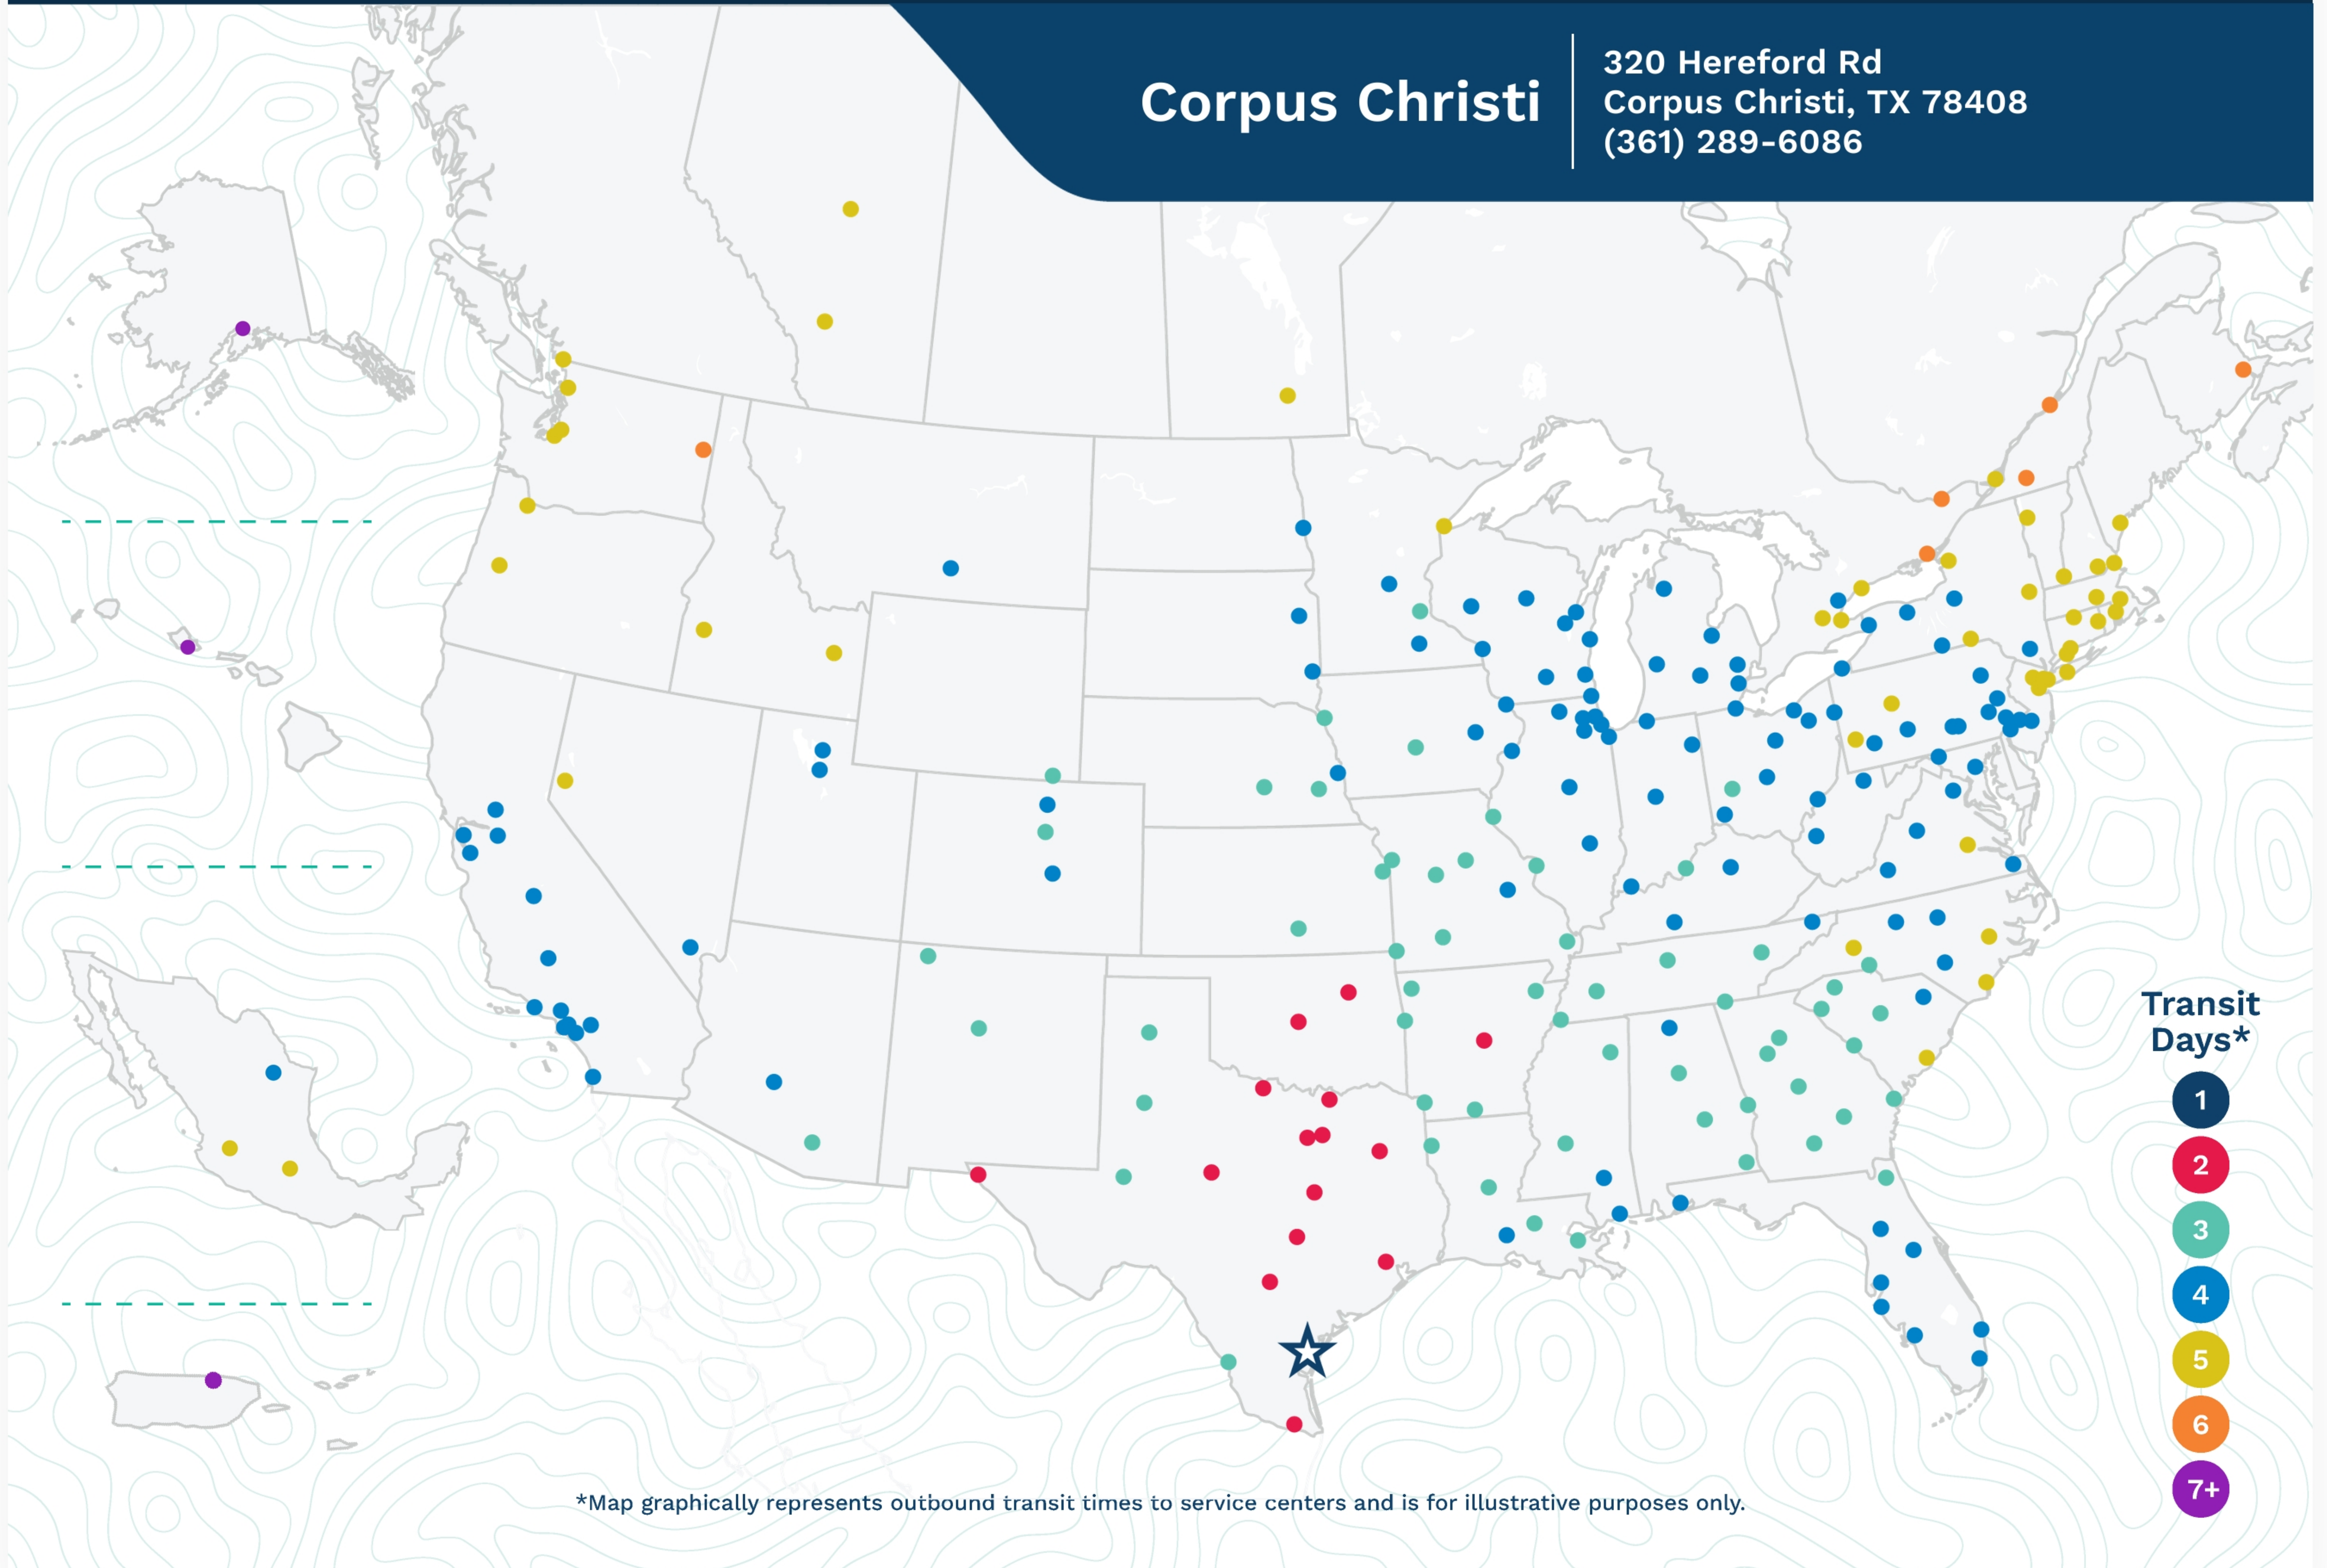

Advertised Transit Times

via the ABF Freight® Network

Corpus Christi

320 Hereford Rd
Corpus Christi, TX 78408
(361) 289-6086

*Map graphically represents outbound transit times to service centers and is for illustrative purposes only.