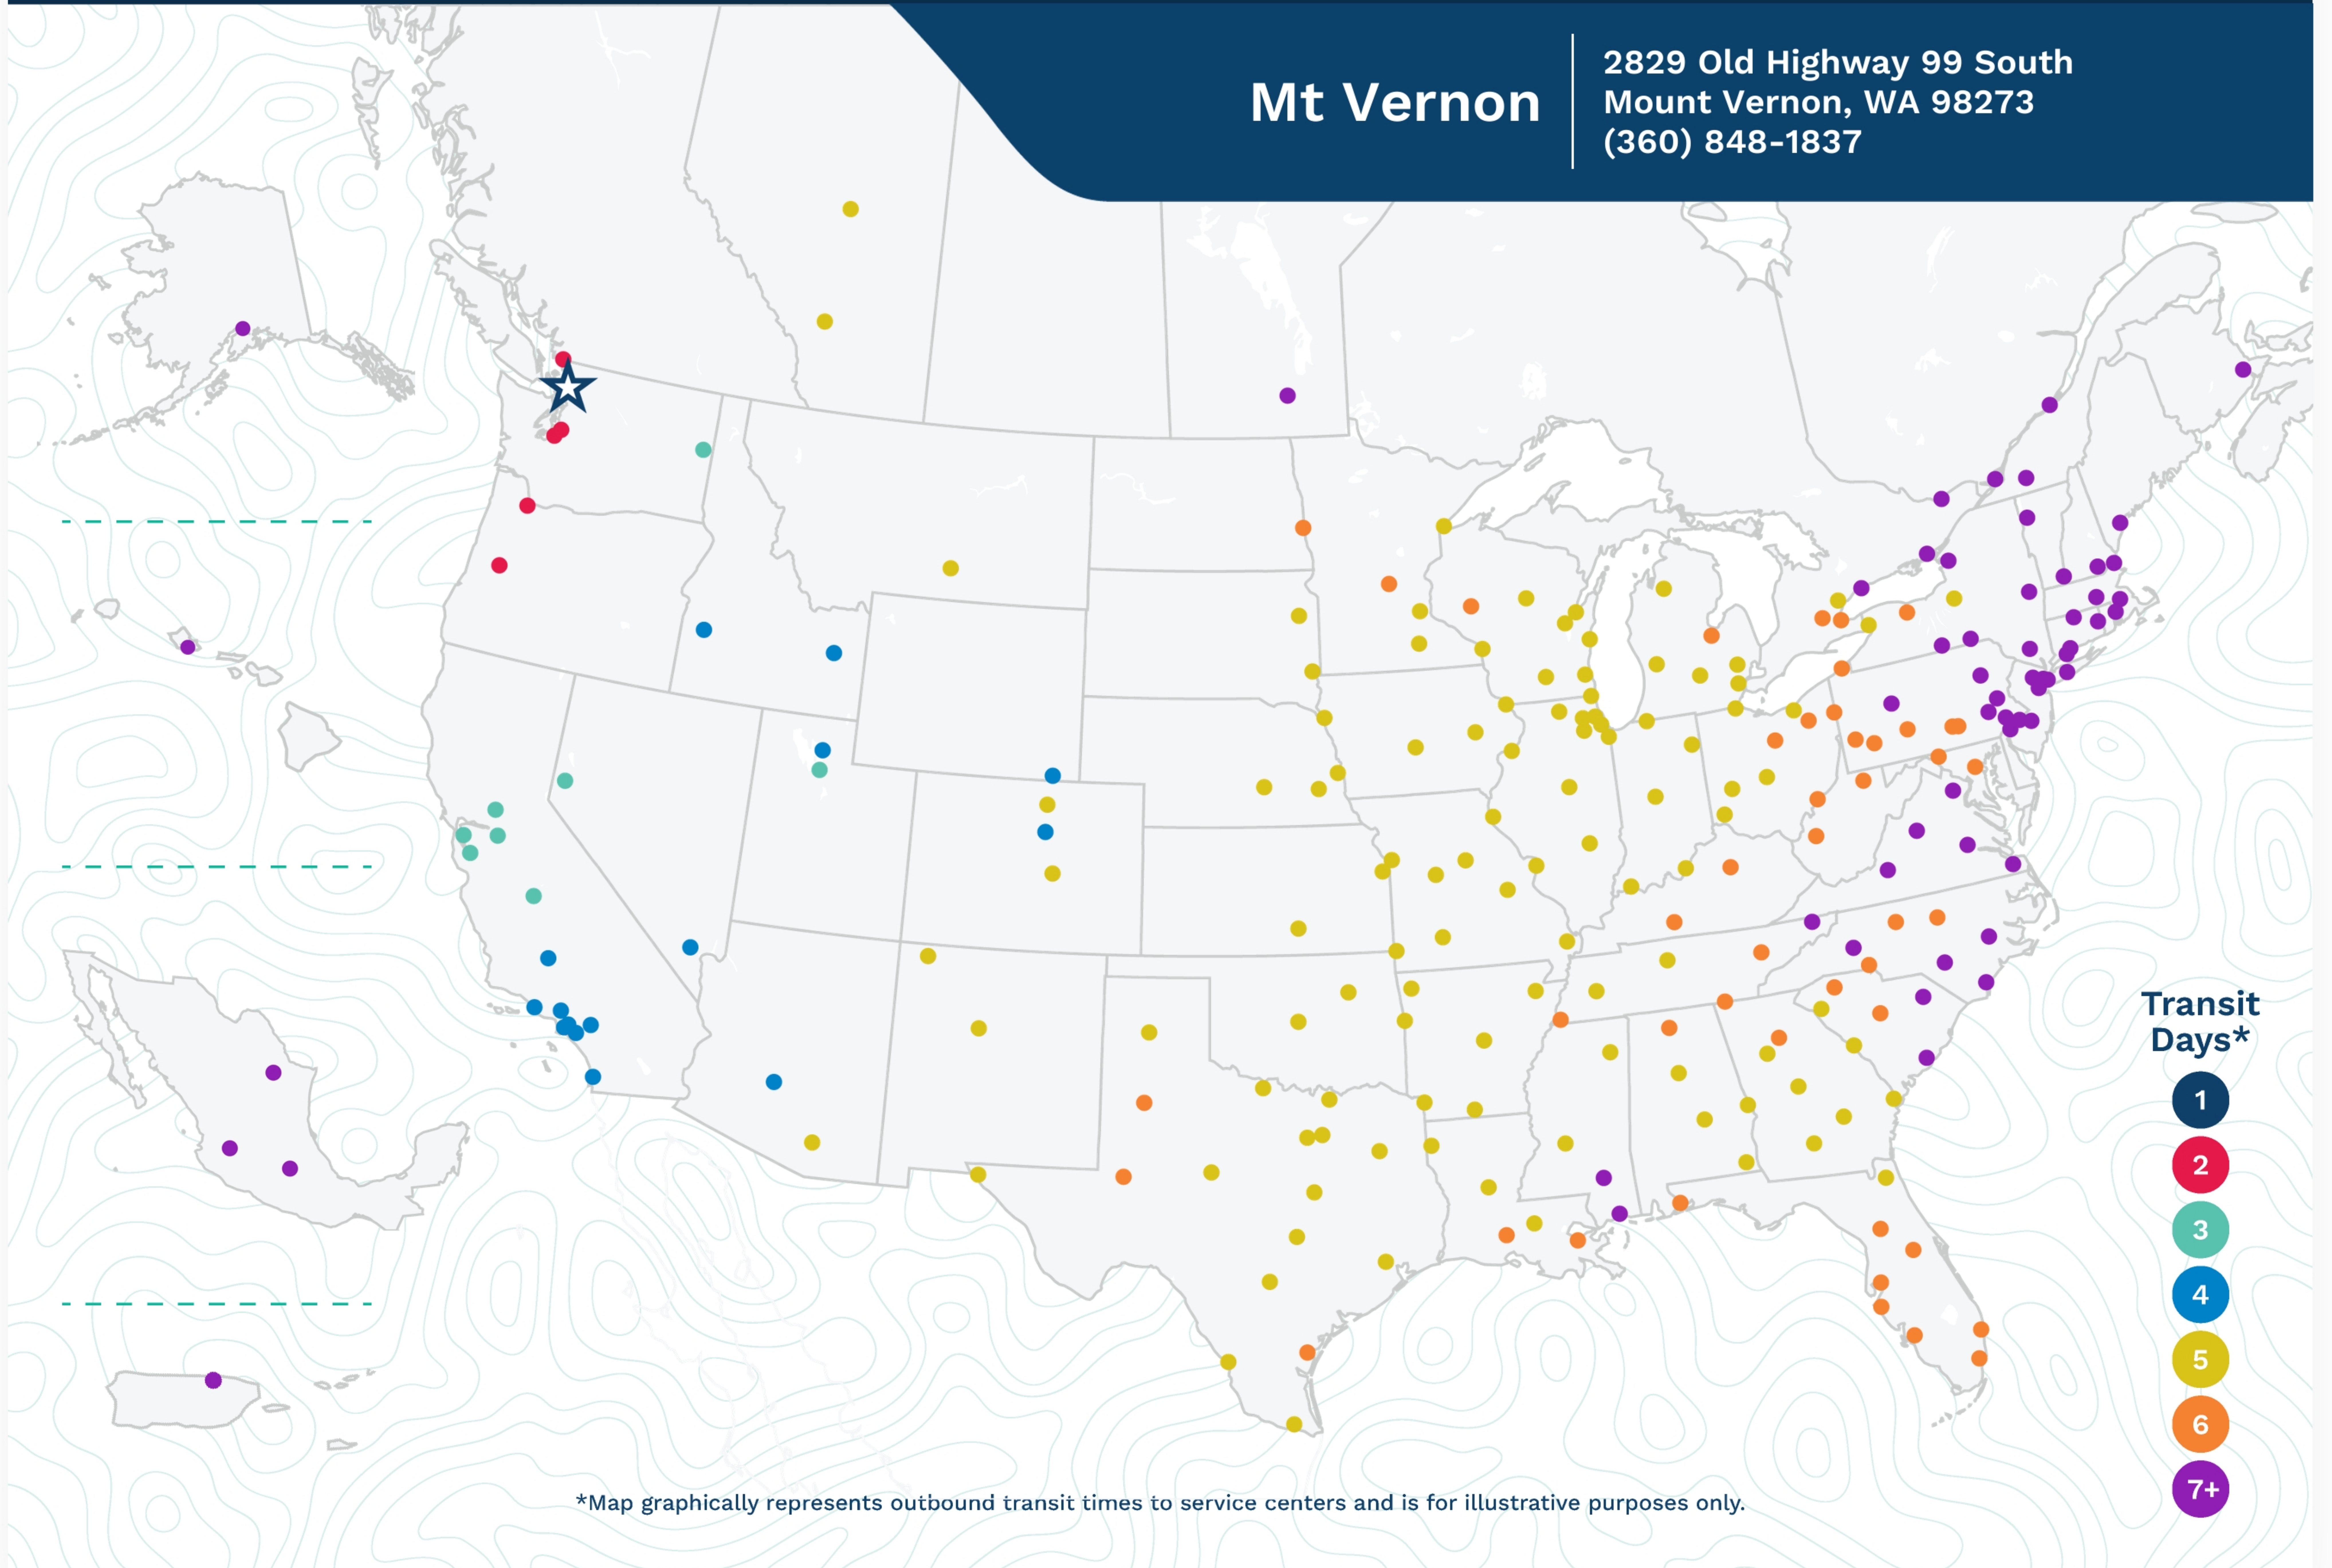

Mt Vernon

2829 Old Highway 99 South
Mount Vernon, WA 98273
(360) 848-1837

*Map graphically represents outbound transit times to service centers and is for illustrative purposes only.