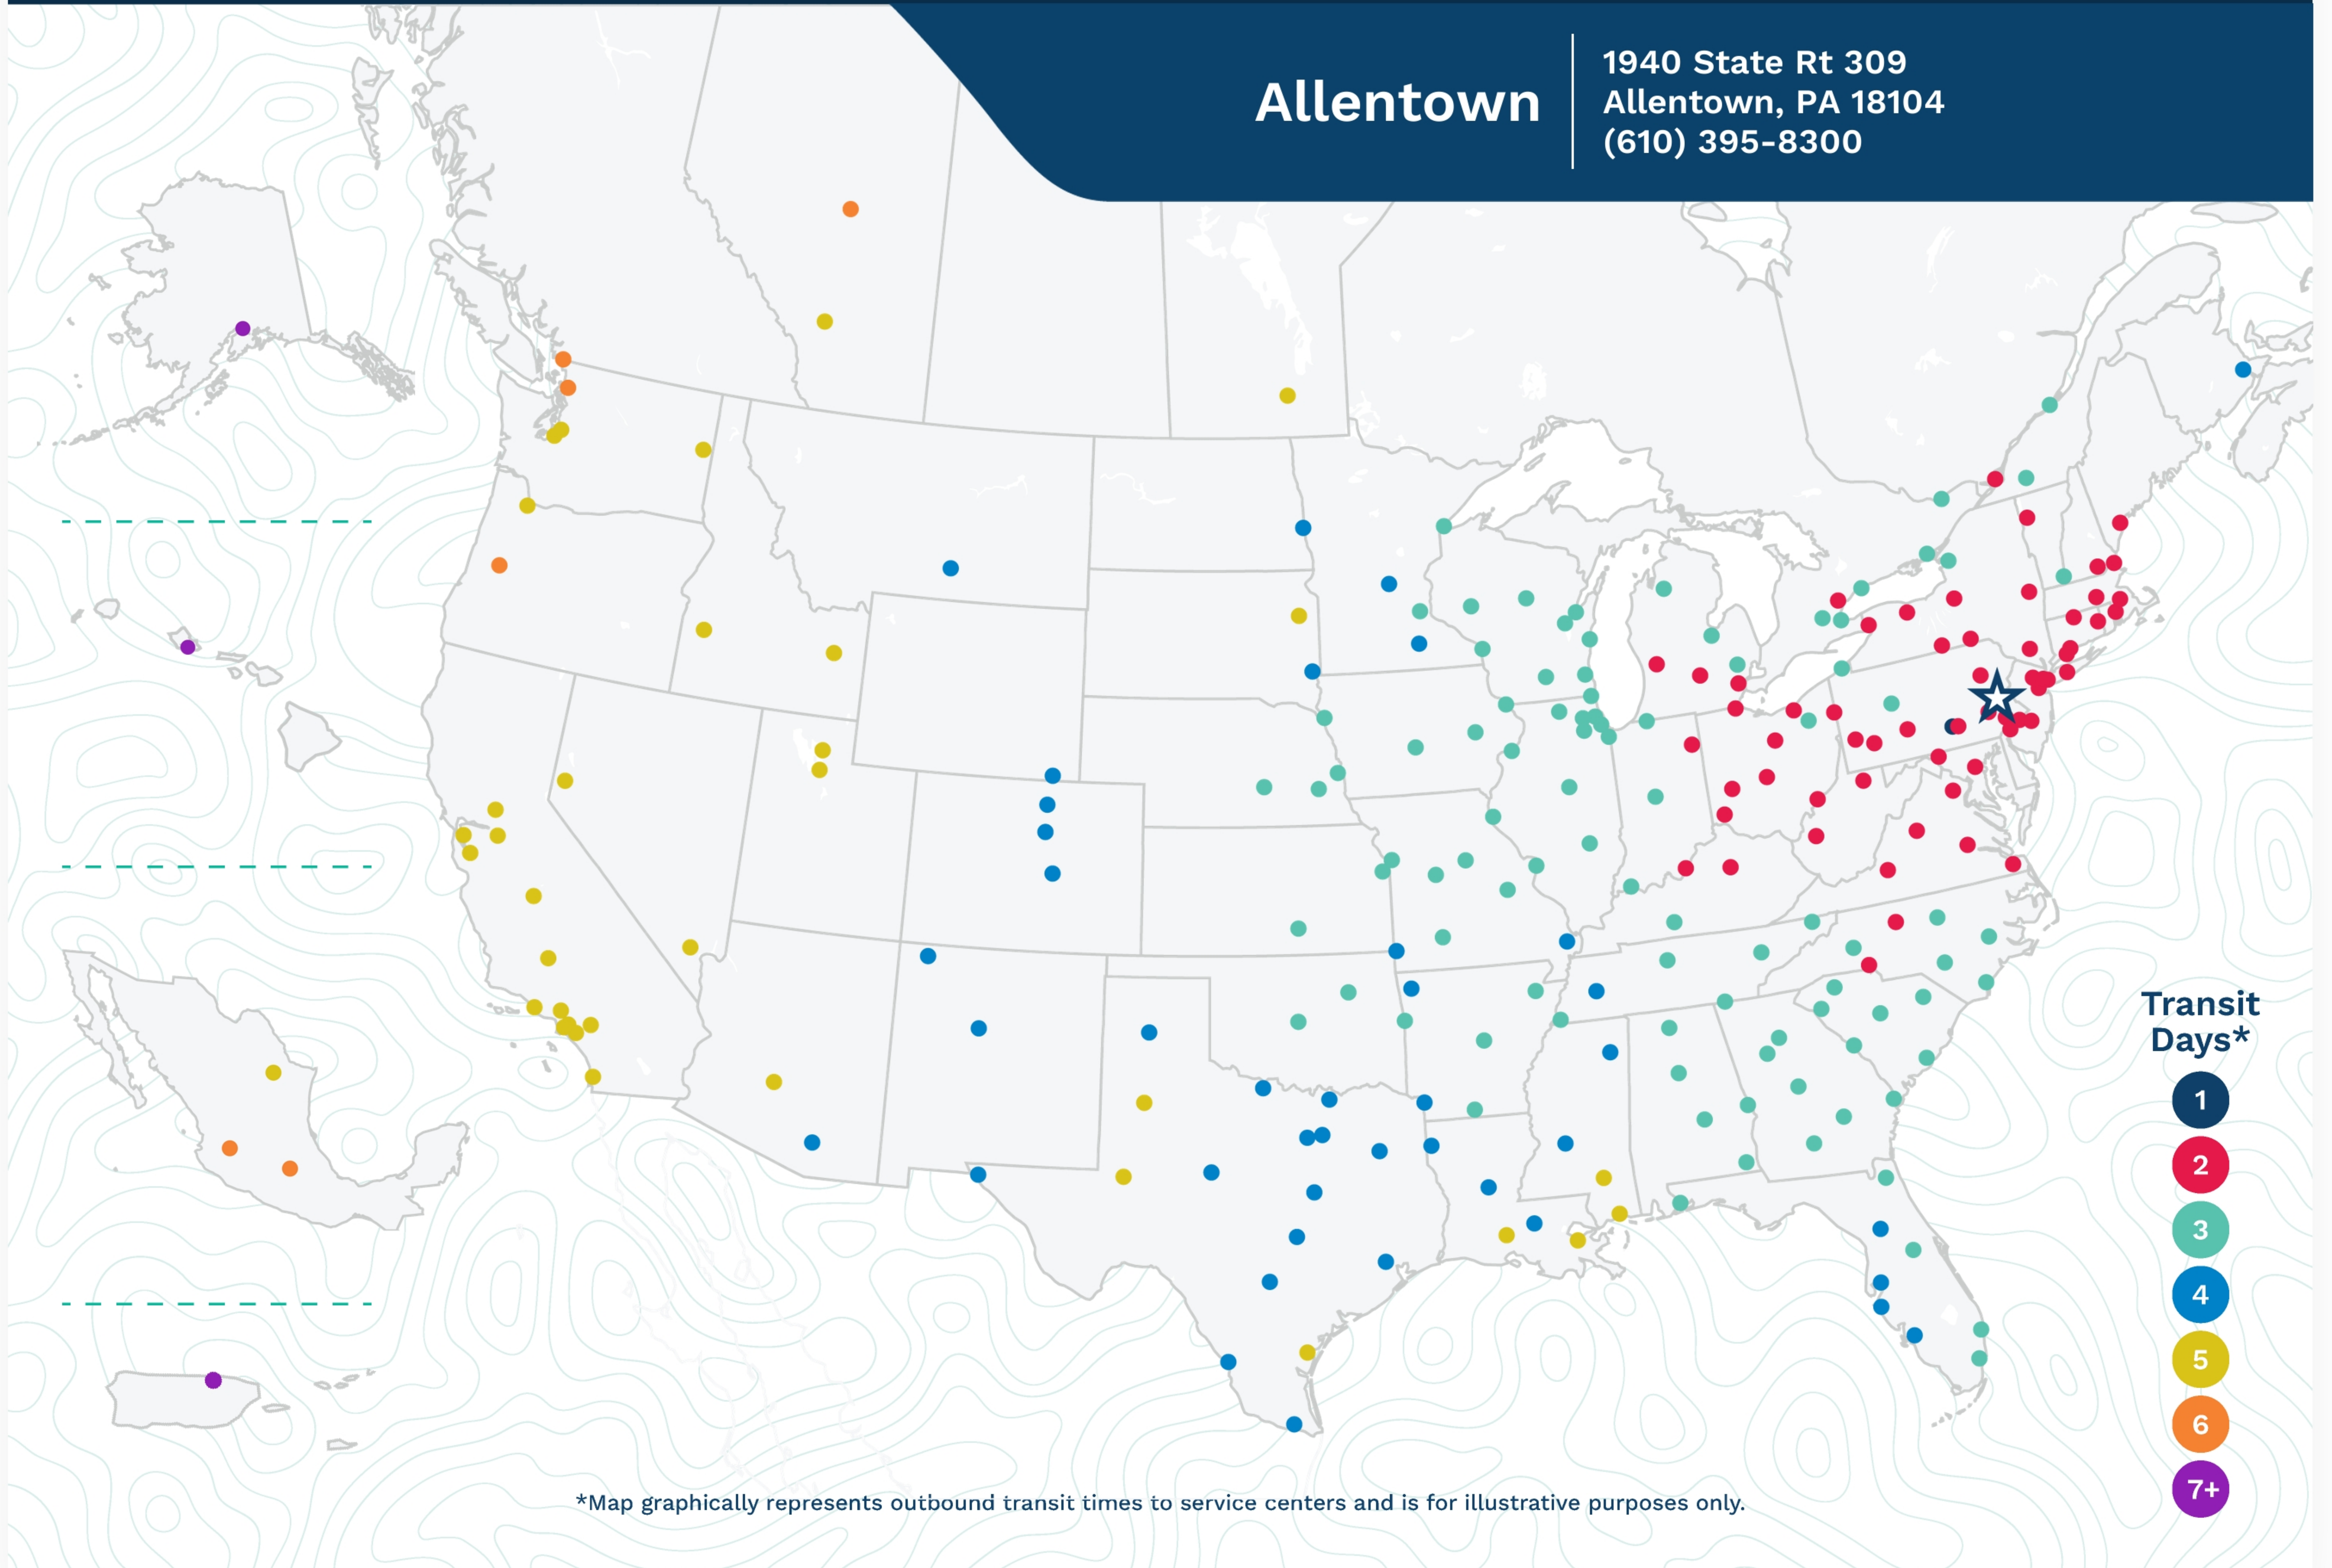

# Advertised Transit Times

via the ABF Freight® Network

## Allentown

1940 State Rt 309  
Allentown, PA 18104  
(610) 395-8300

\*Map graphically represents outbound transit times to service centers and is for illustrative purposes only.