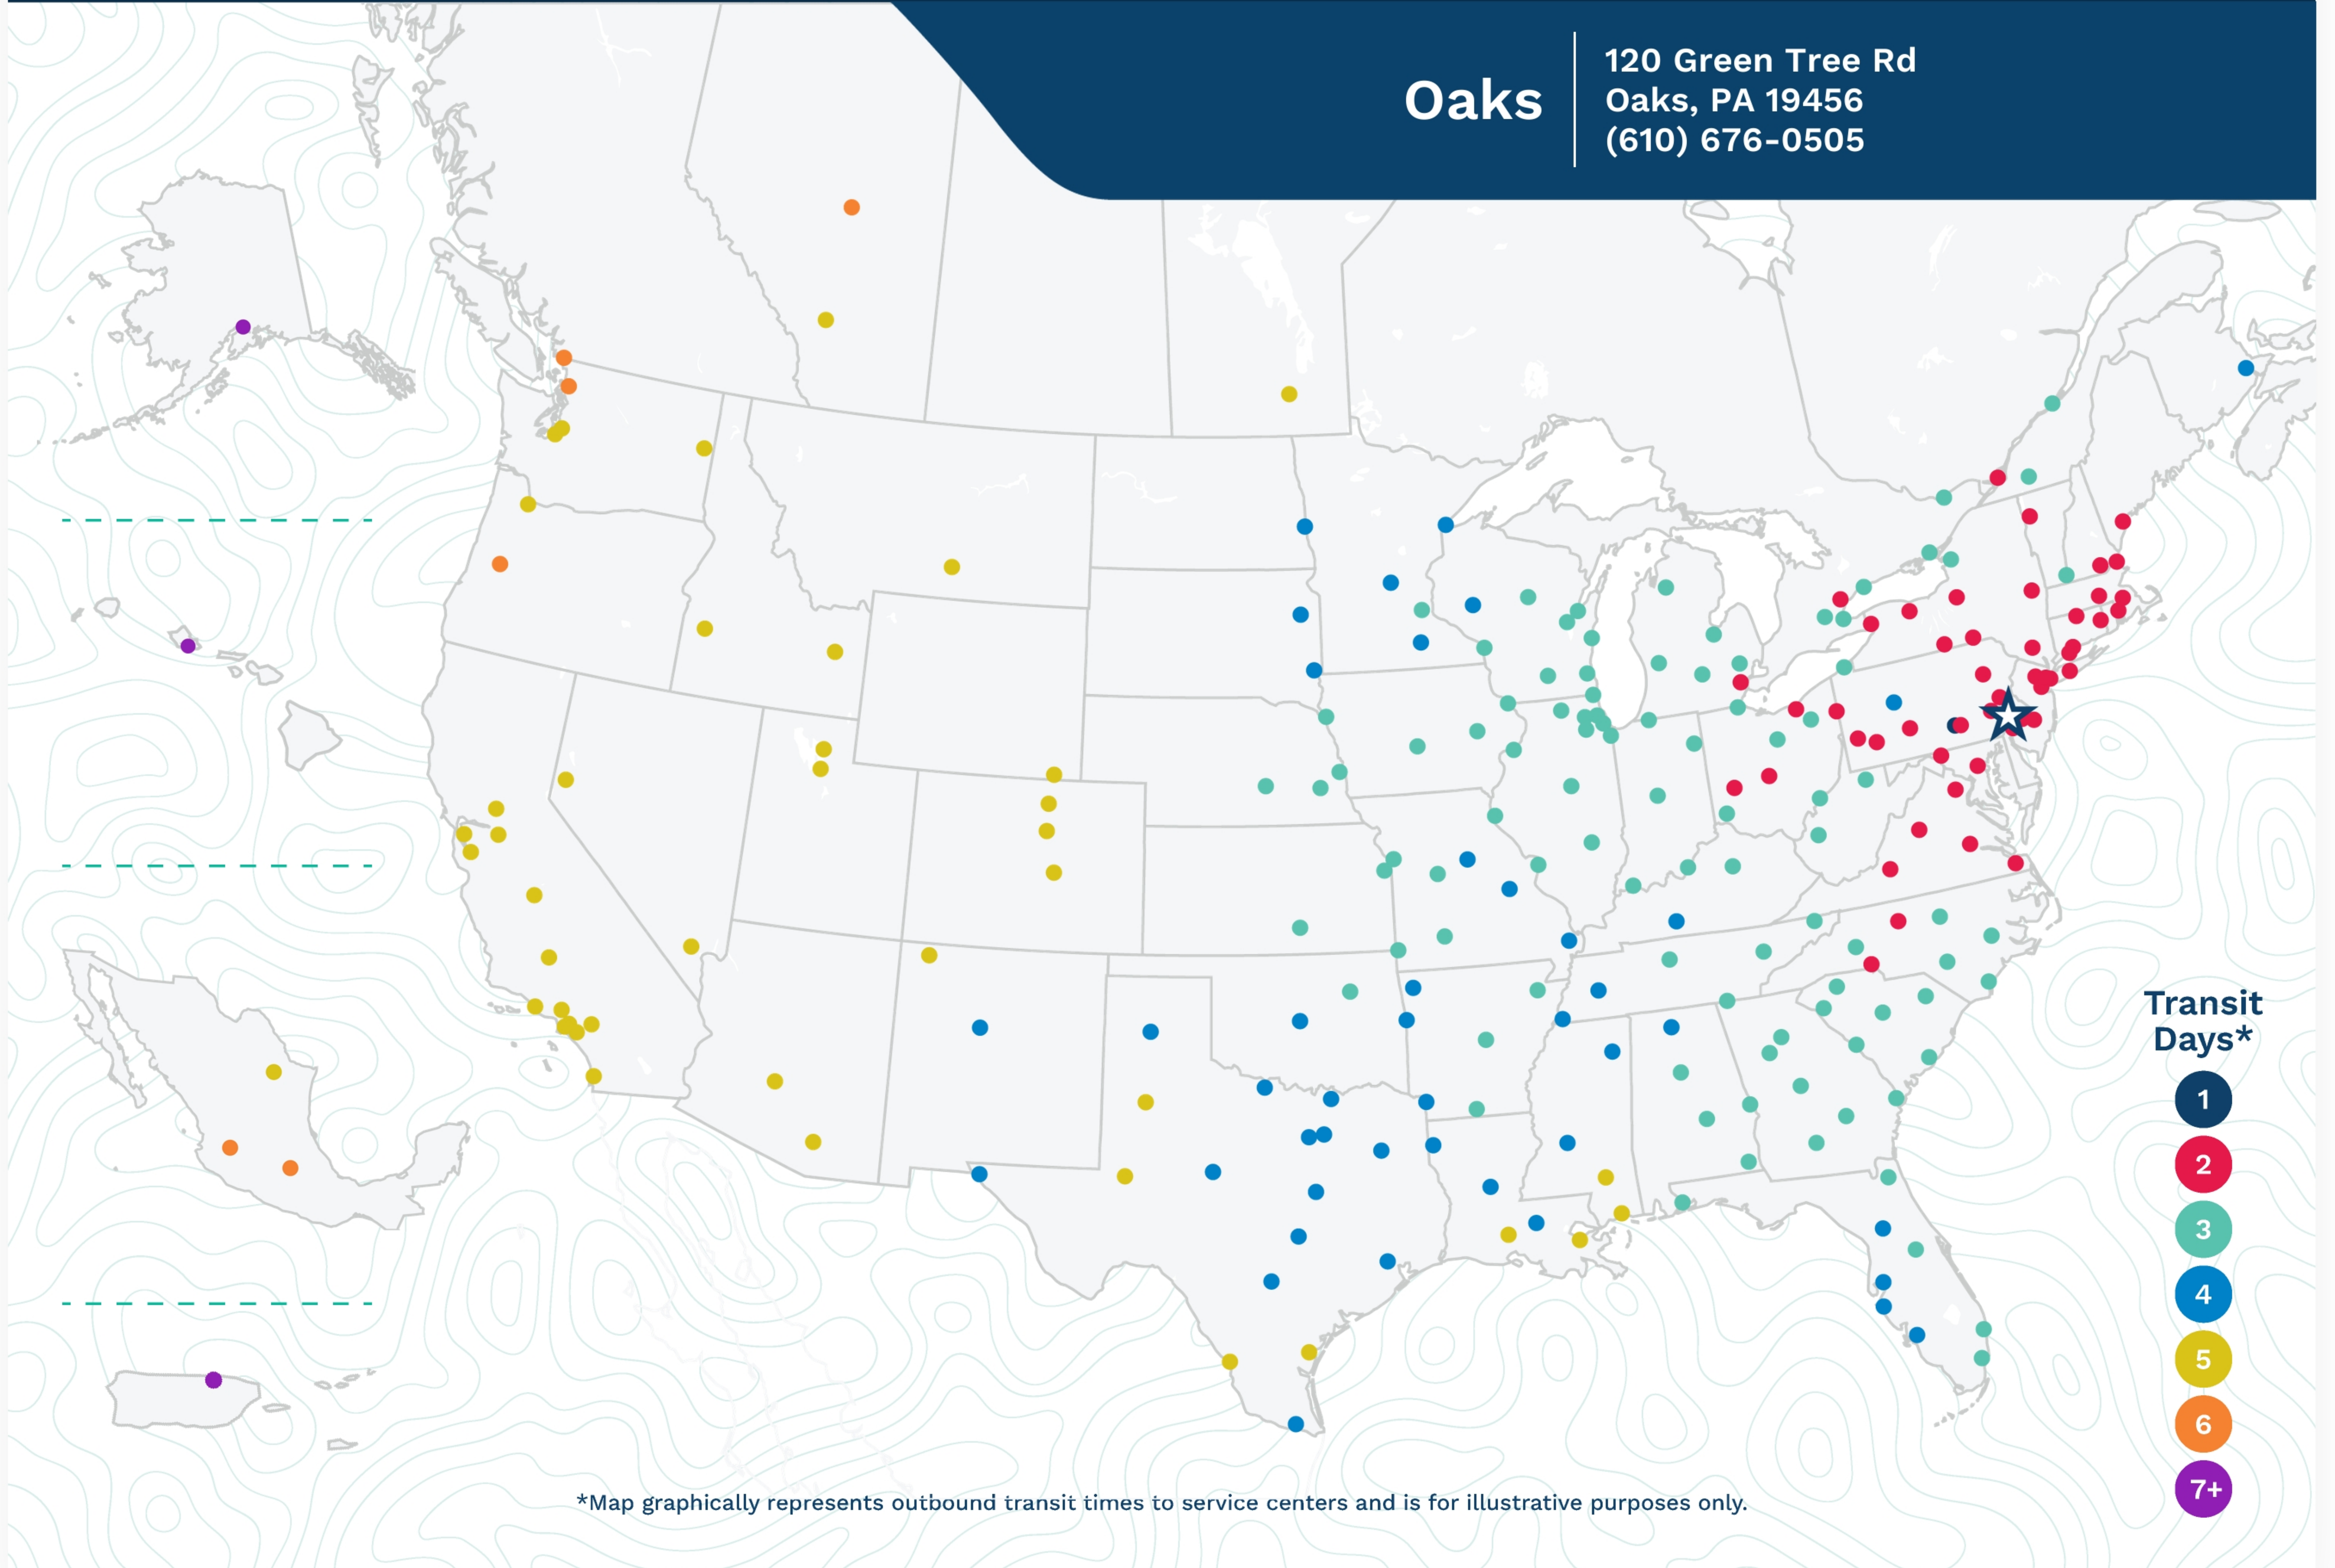

Oaks

120 Green Tree Rd
Oaks, PA 19456
(610) 676-0505

Transit Days*

- 1
- 2
- 3
- 4
- 5
- 6
- 7+

*Map graphically represents outbound transit times to service centers and is for illustrative purposes only.