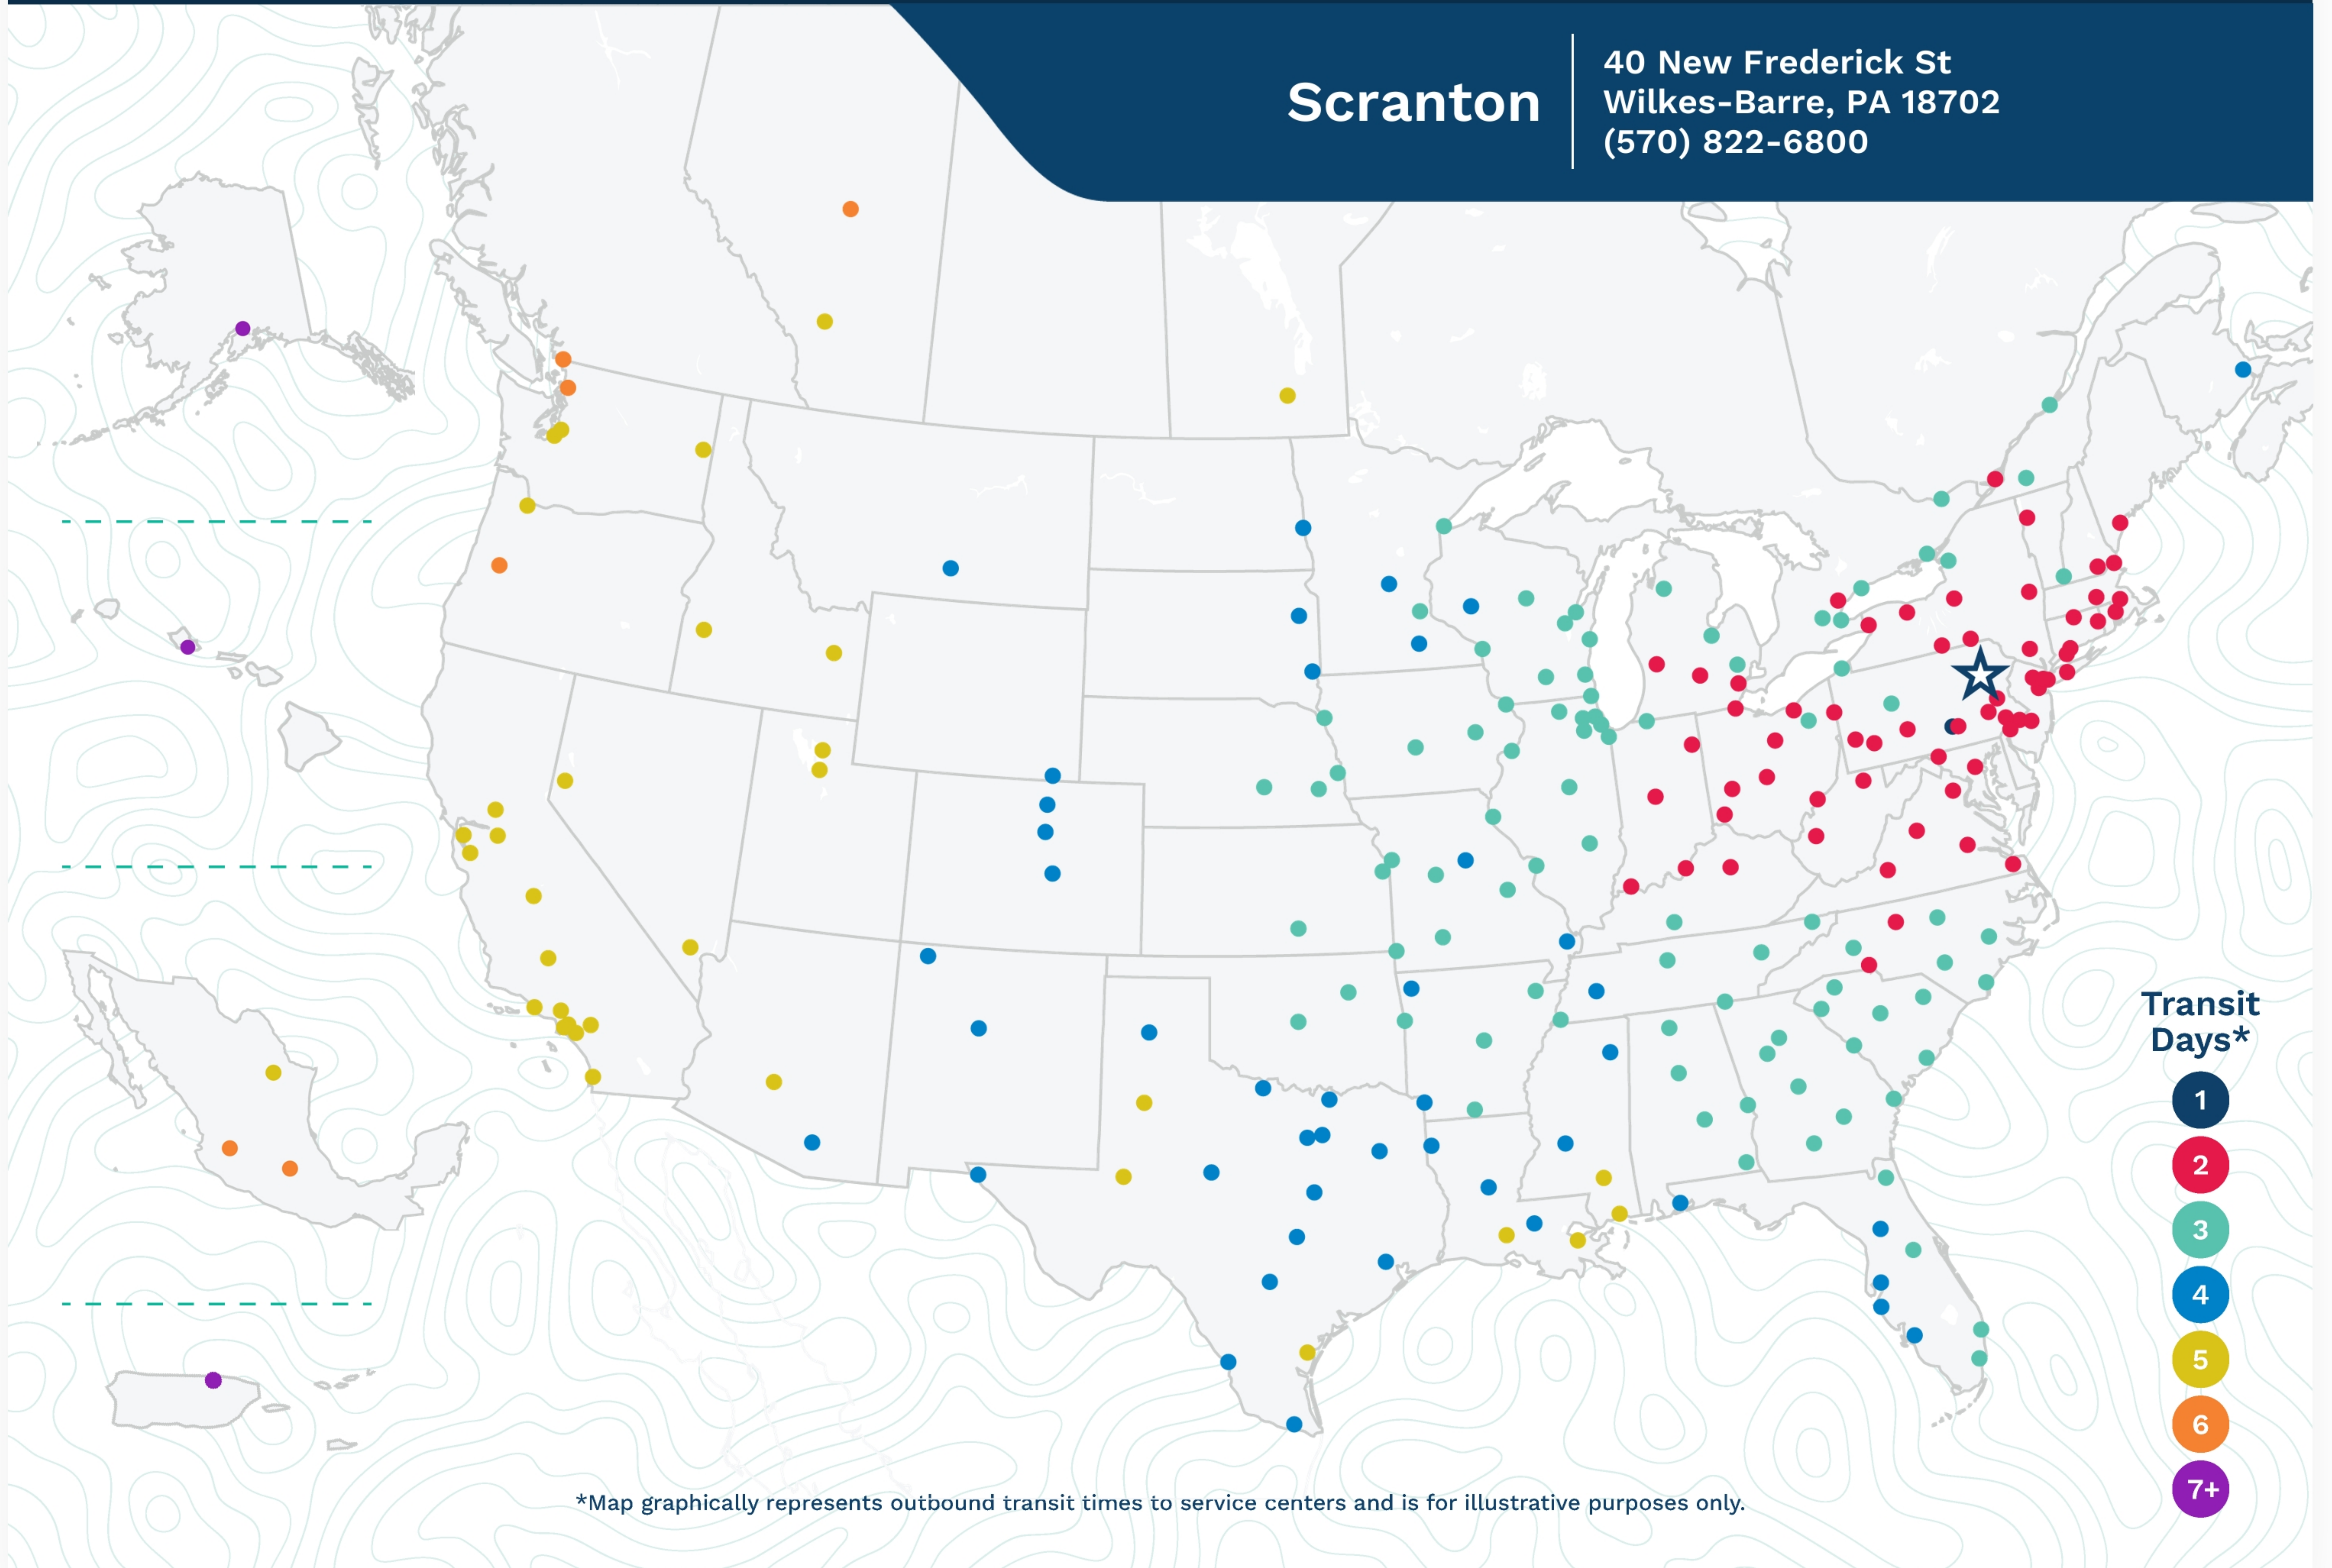

Scranton

40 New Frederick St
Wilkes-Barre, PA 18702
(570) 822-6800

*Map graphically represents outbound transit times to service centers and is for illustrative purposes only.