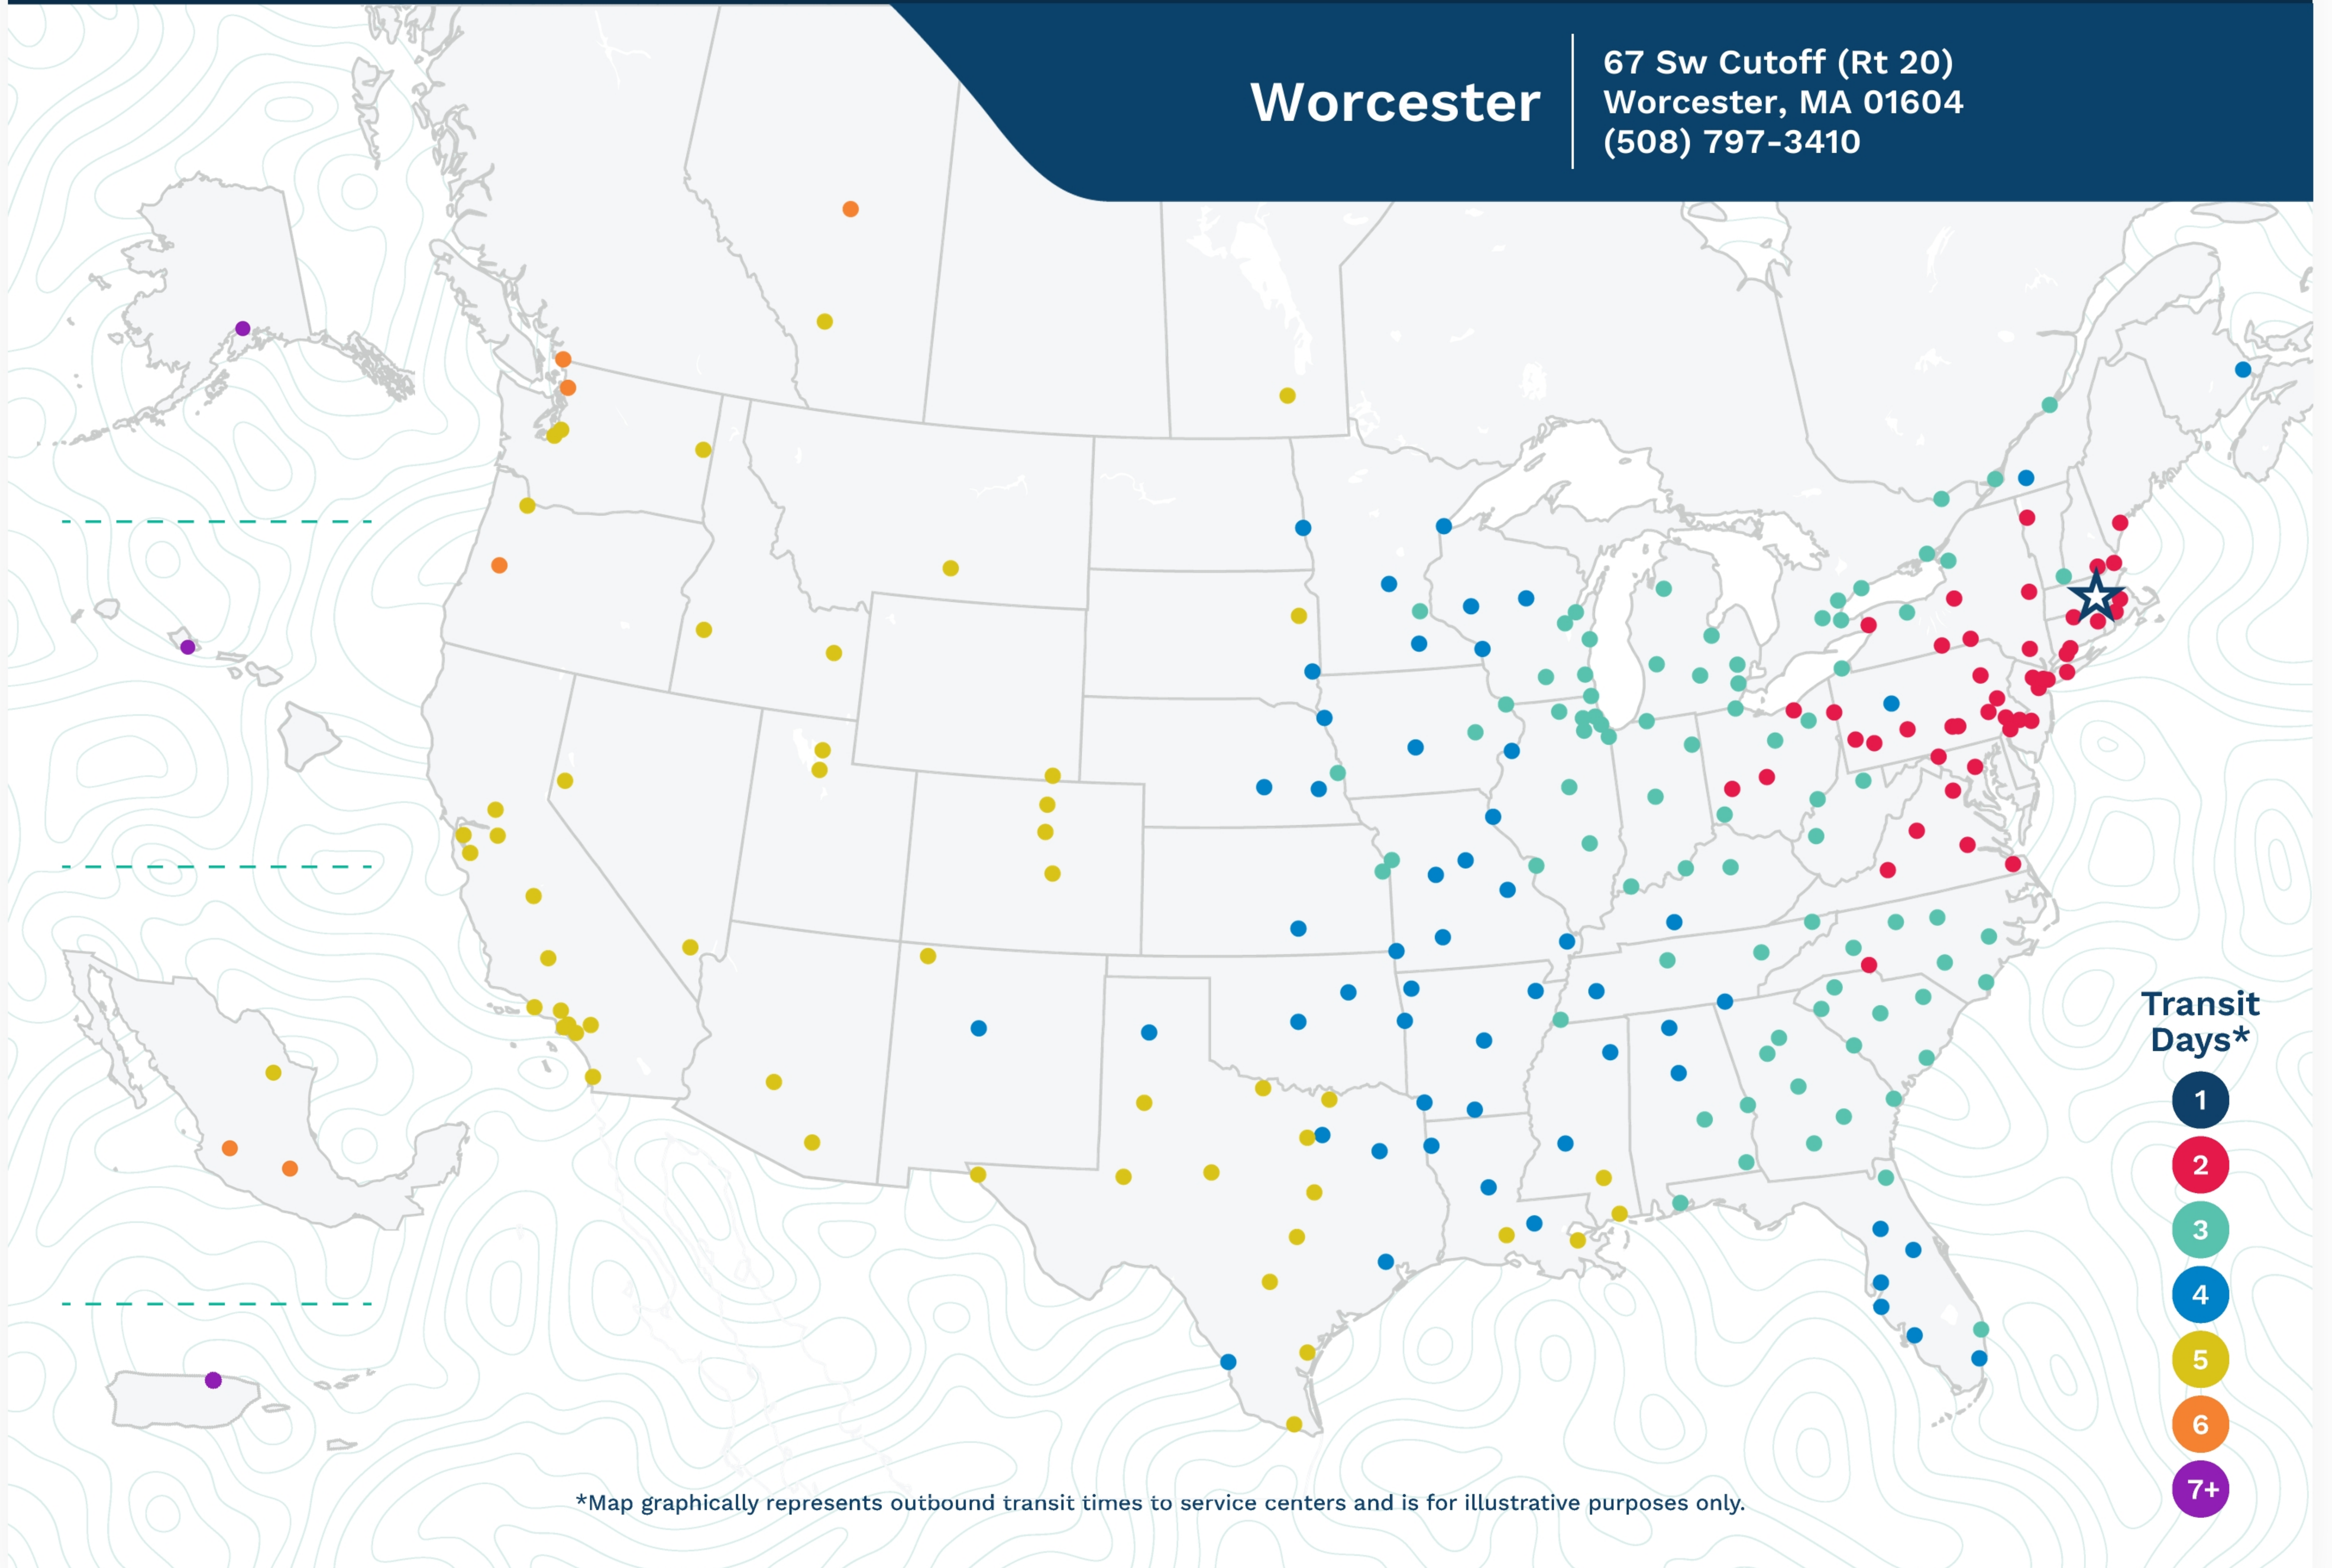

Advertised Transit Times

via the ABF Freight® Network

Worcester

67 Sw Cutoff (Rt 20)
Worcester, MA 01604
(508) 797-3410

*Map graphically represents outbound transit times to service centers and is for illustrative purposes only.