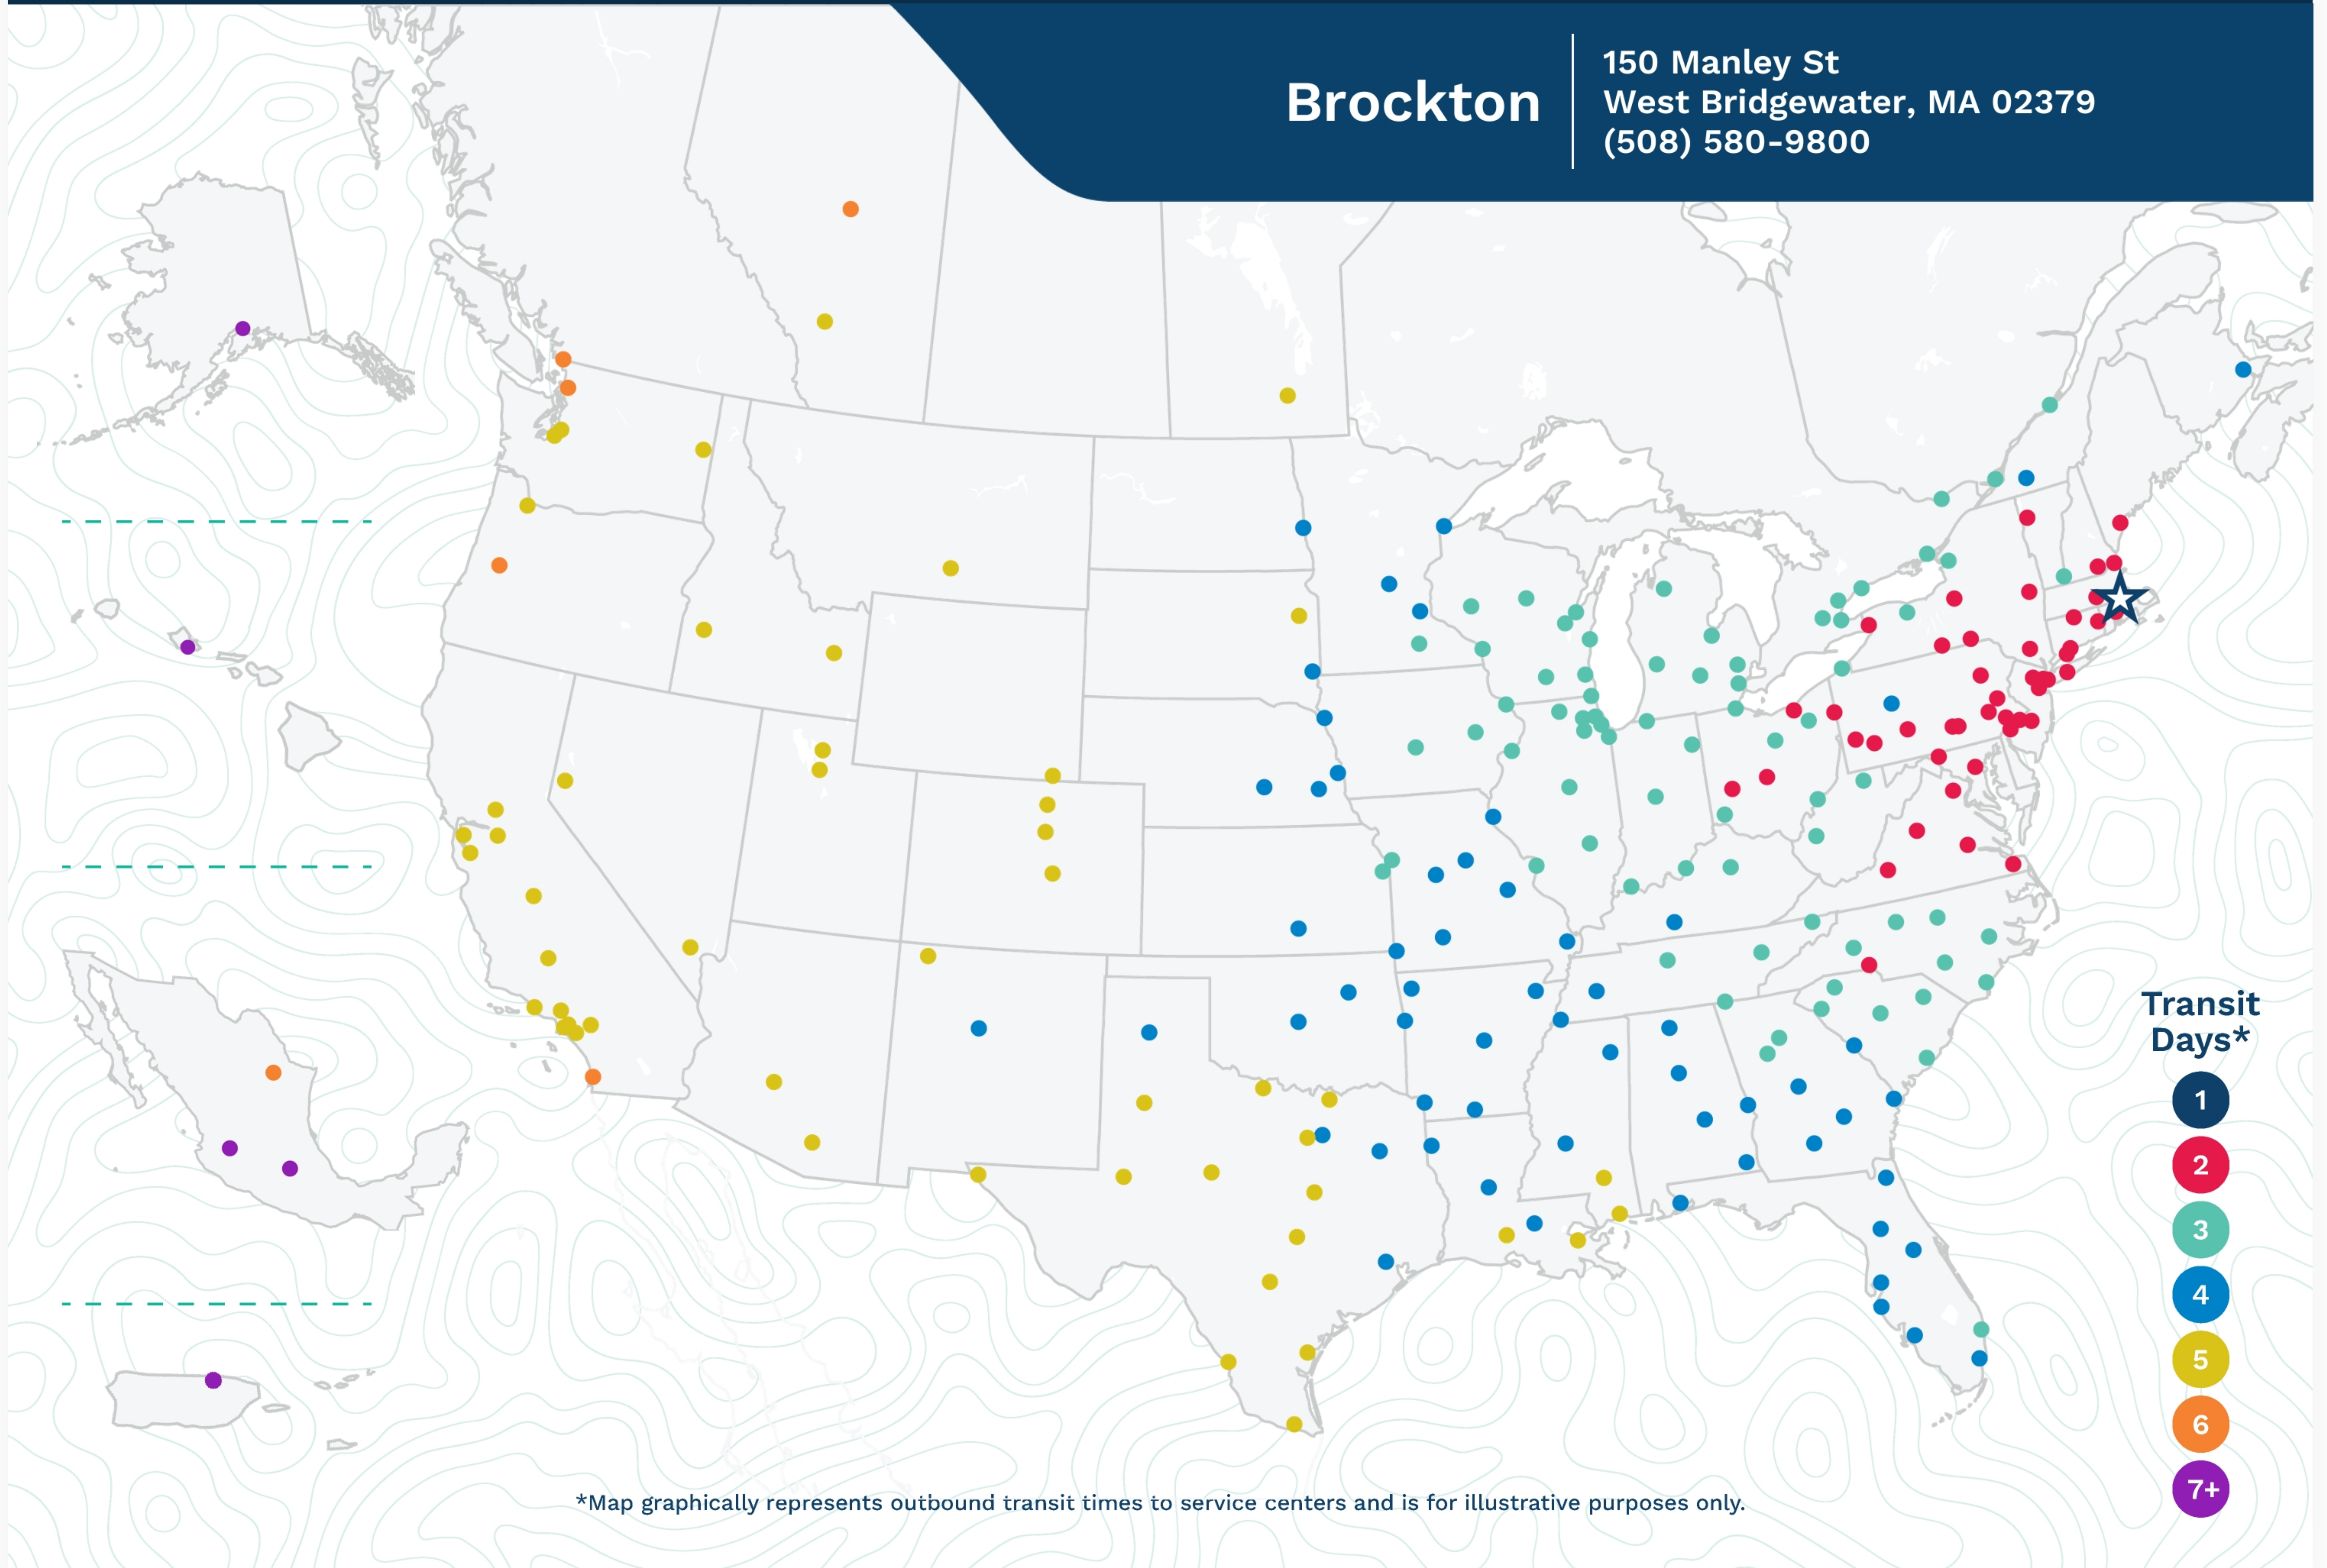

Advertised Transit Times

via the ABF Freight® Network

Brockton

150 Manley St
West Bridgewater, MA 02379
(508) 580-9800

*Map graphically represents outbound transit times to service centers and is for illustrative purposes only.