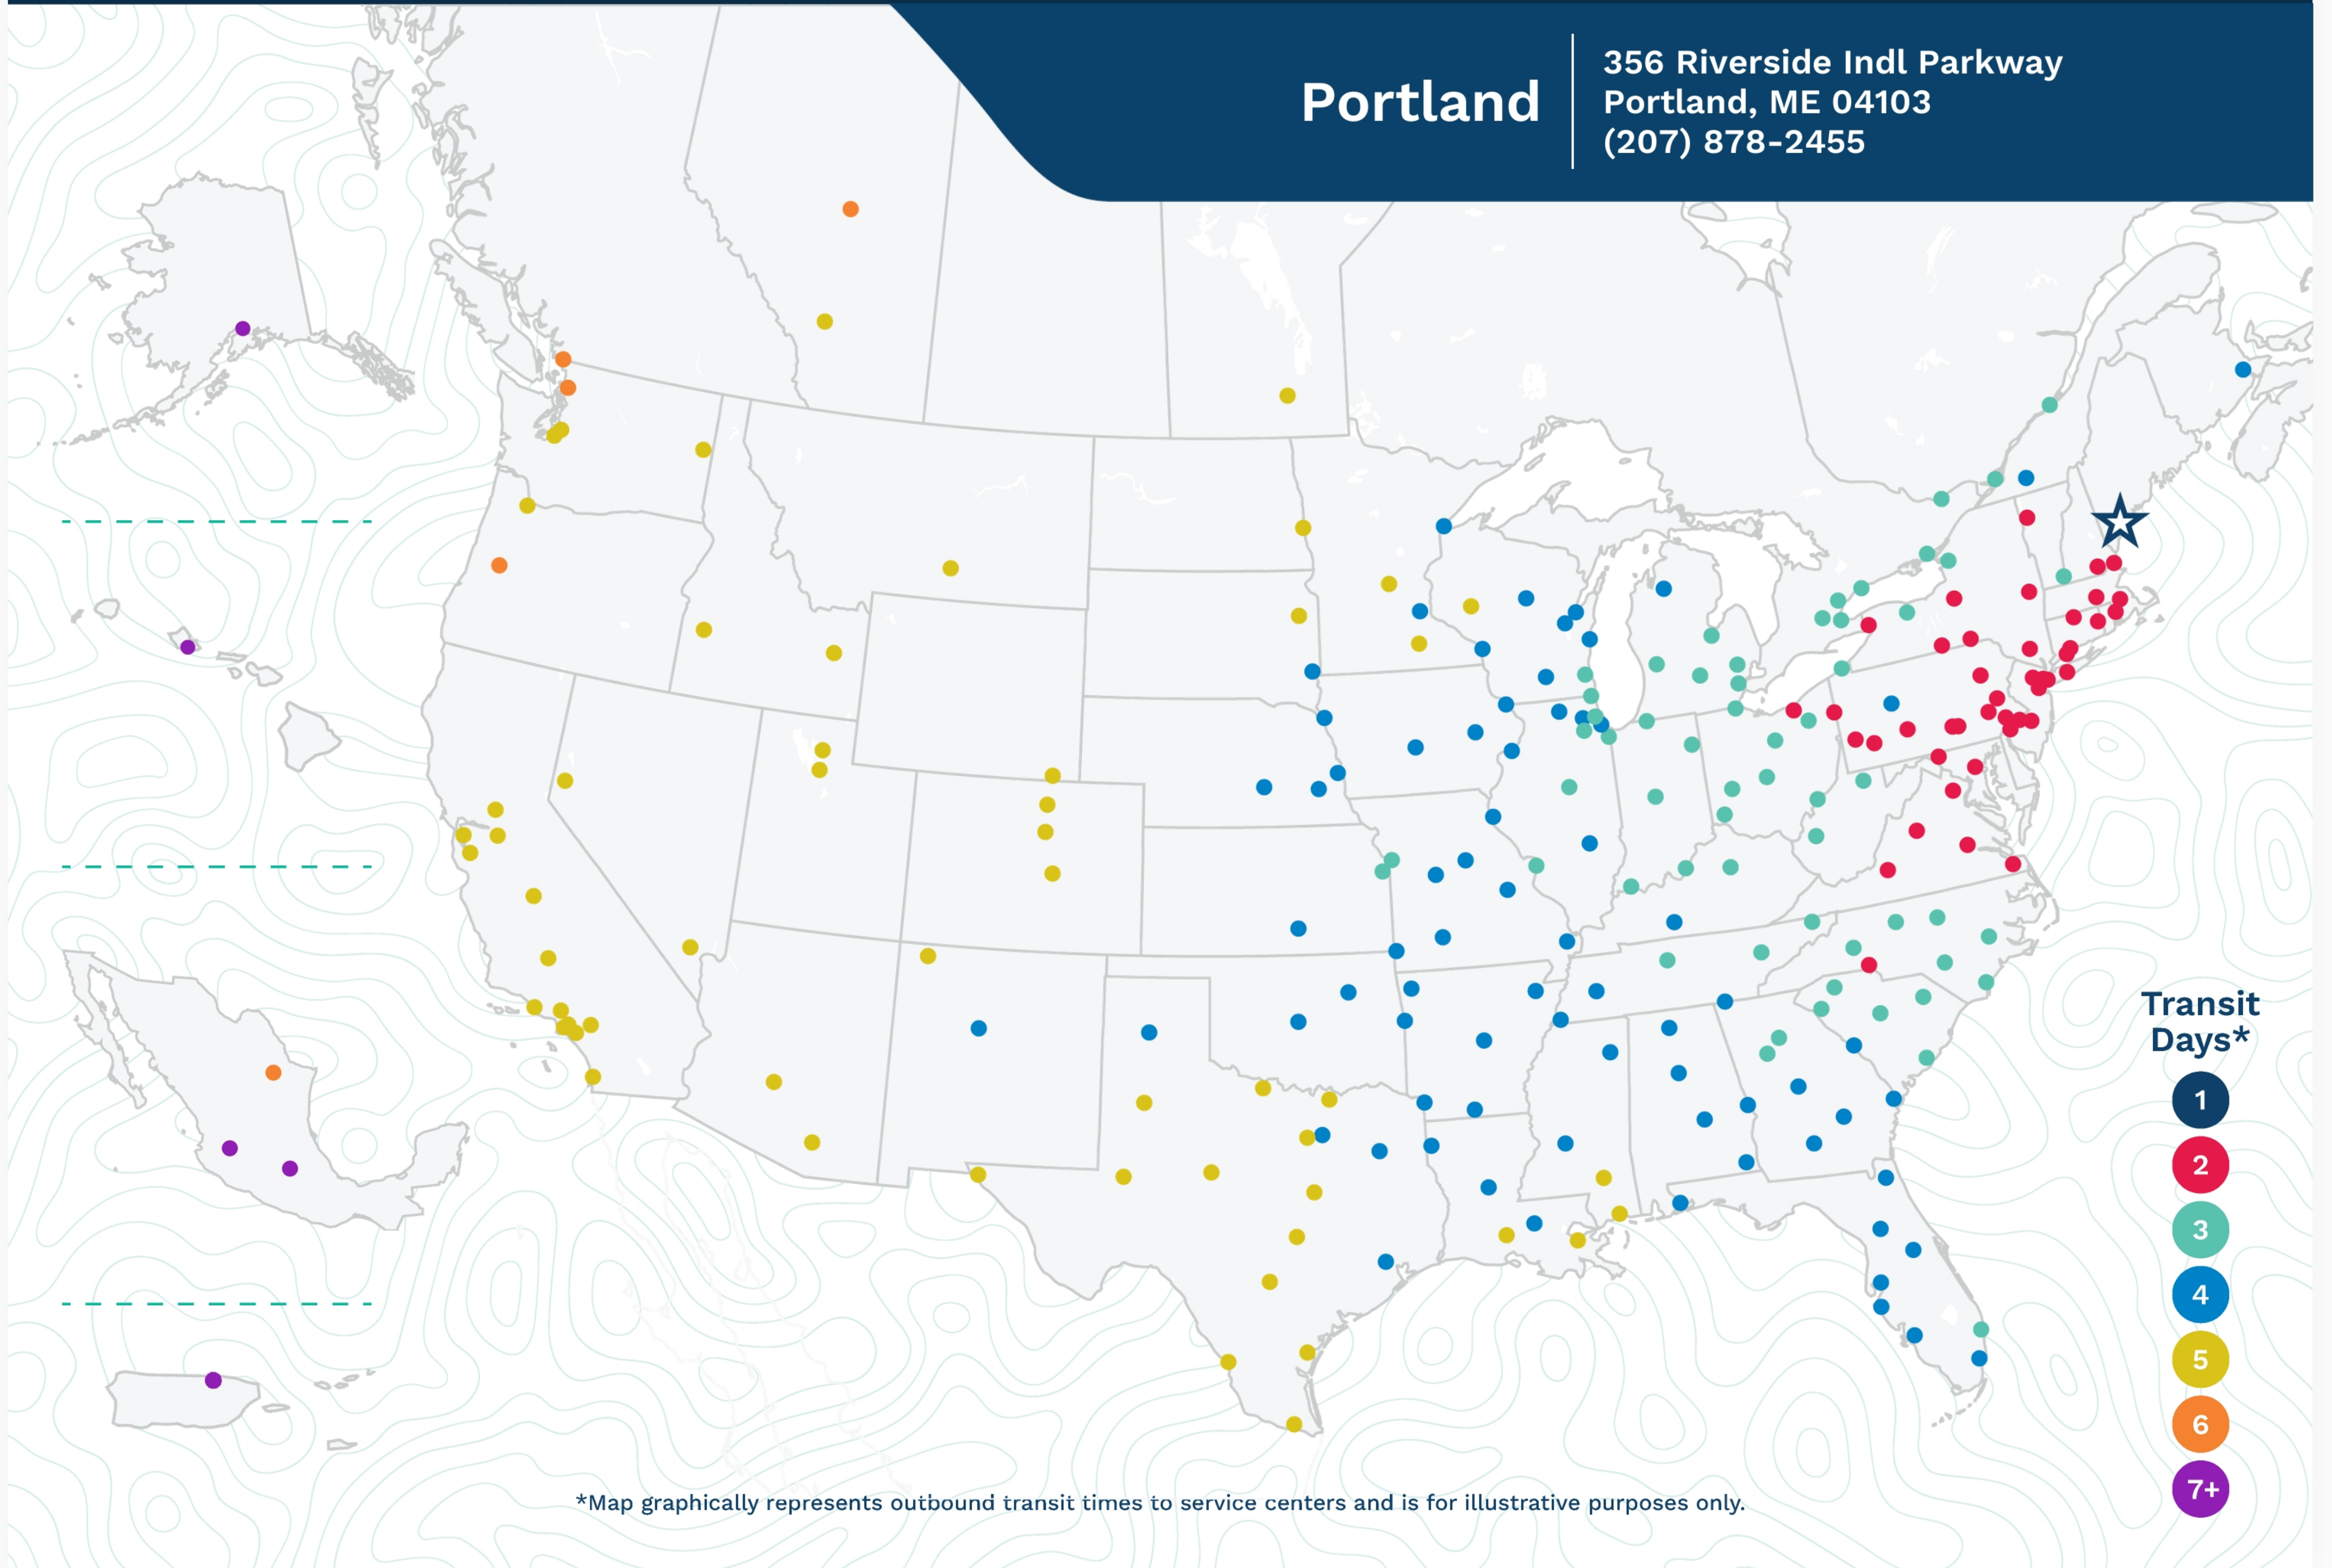

Advertised Transit Times

via the ABF Freight® Network

Portland

356 Riverside Indl Parkway
Portland, ME 04103
(207) 878-2455

Transit Days*

- 1
- 2
- 3
- 4
- 5
- 6
- 7+

*Map graphically represents outbound transit times to service centers and is for illustrative purposes only.