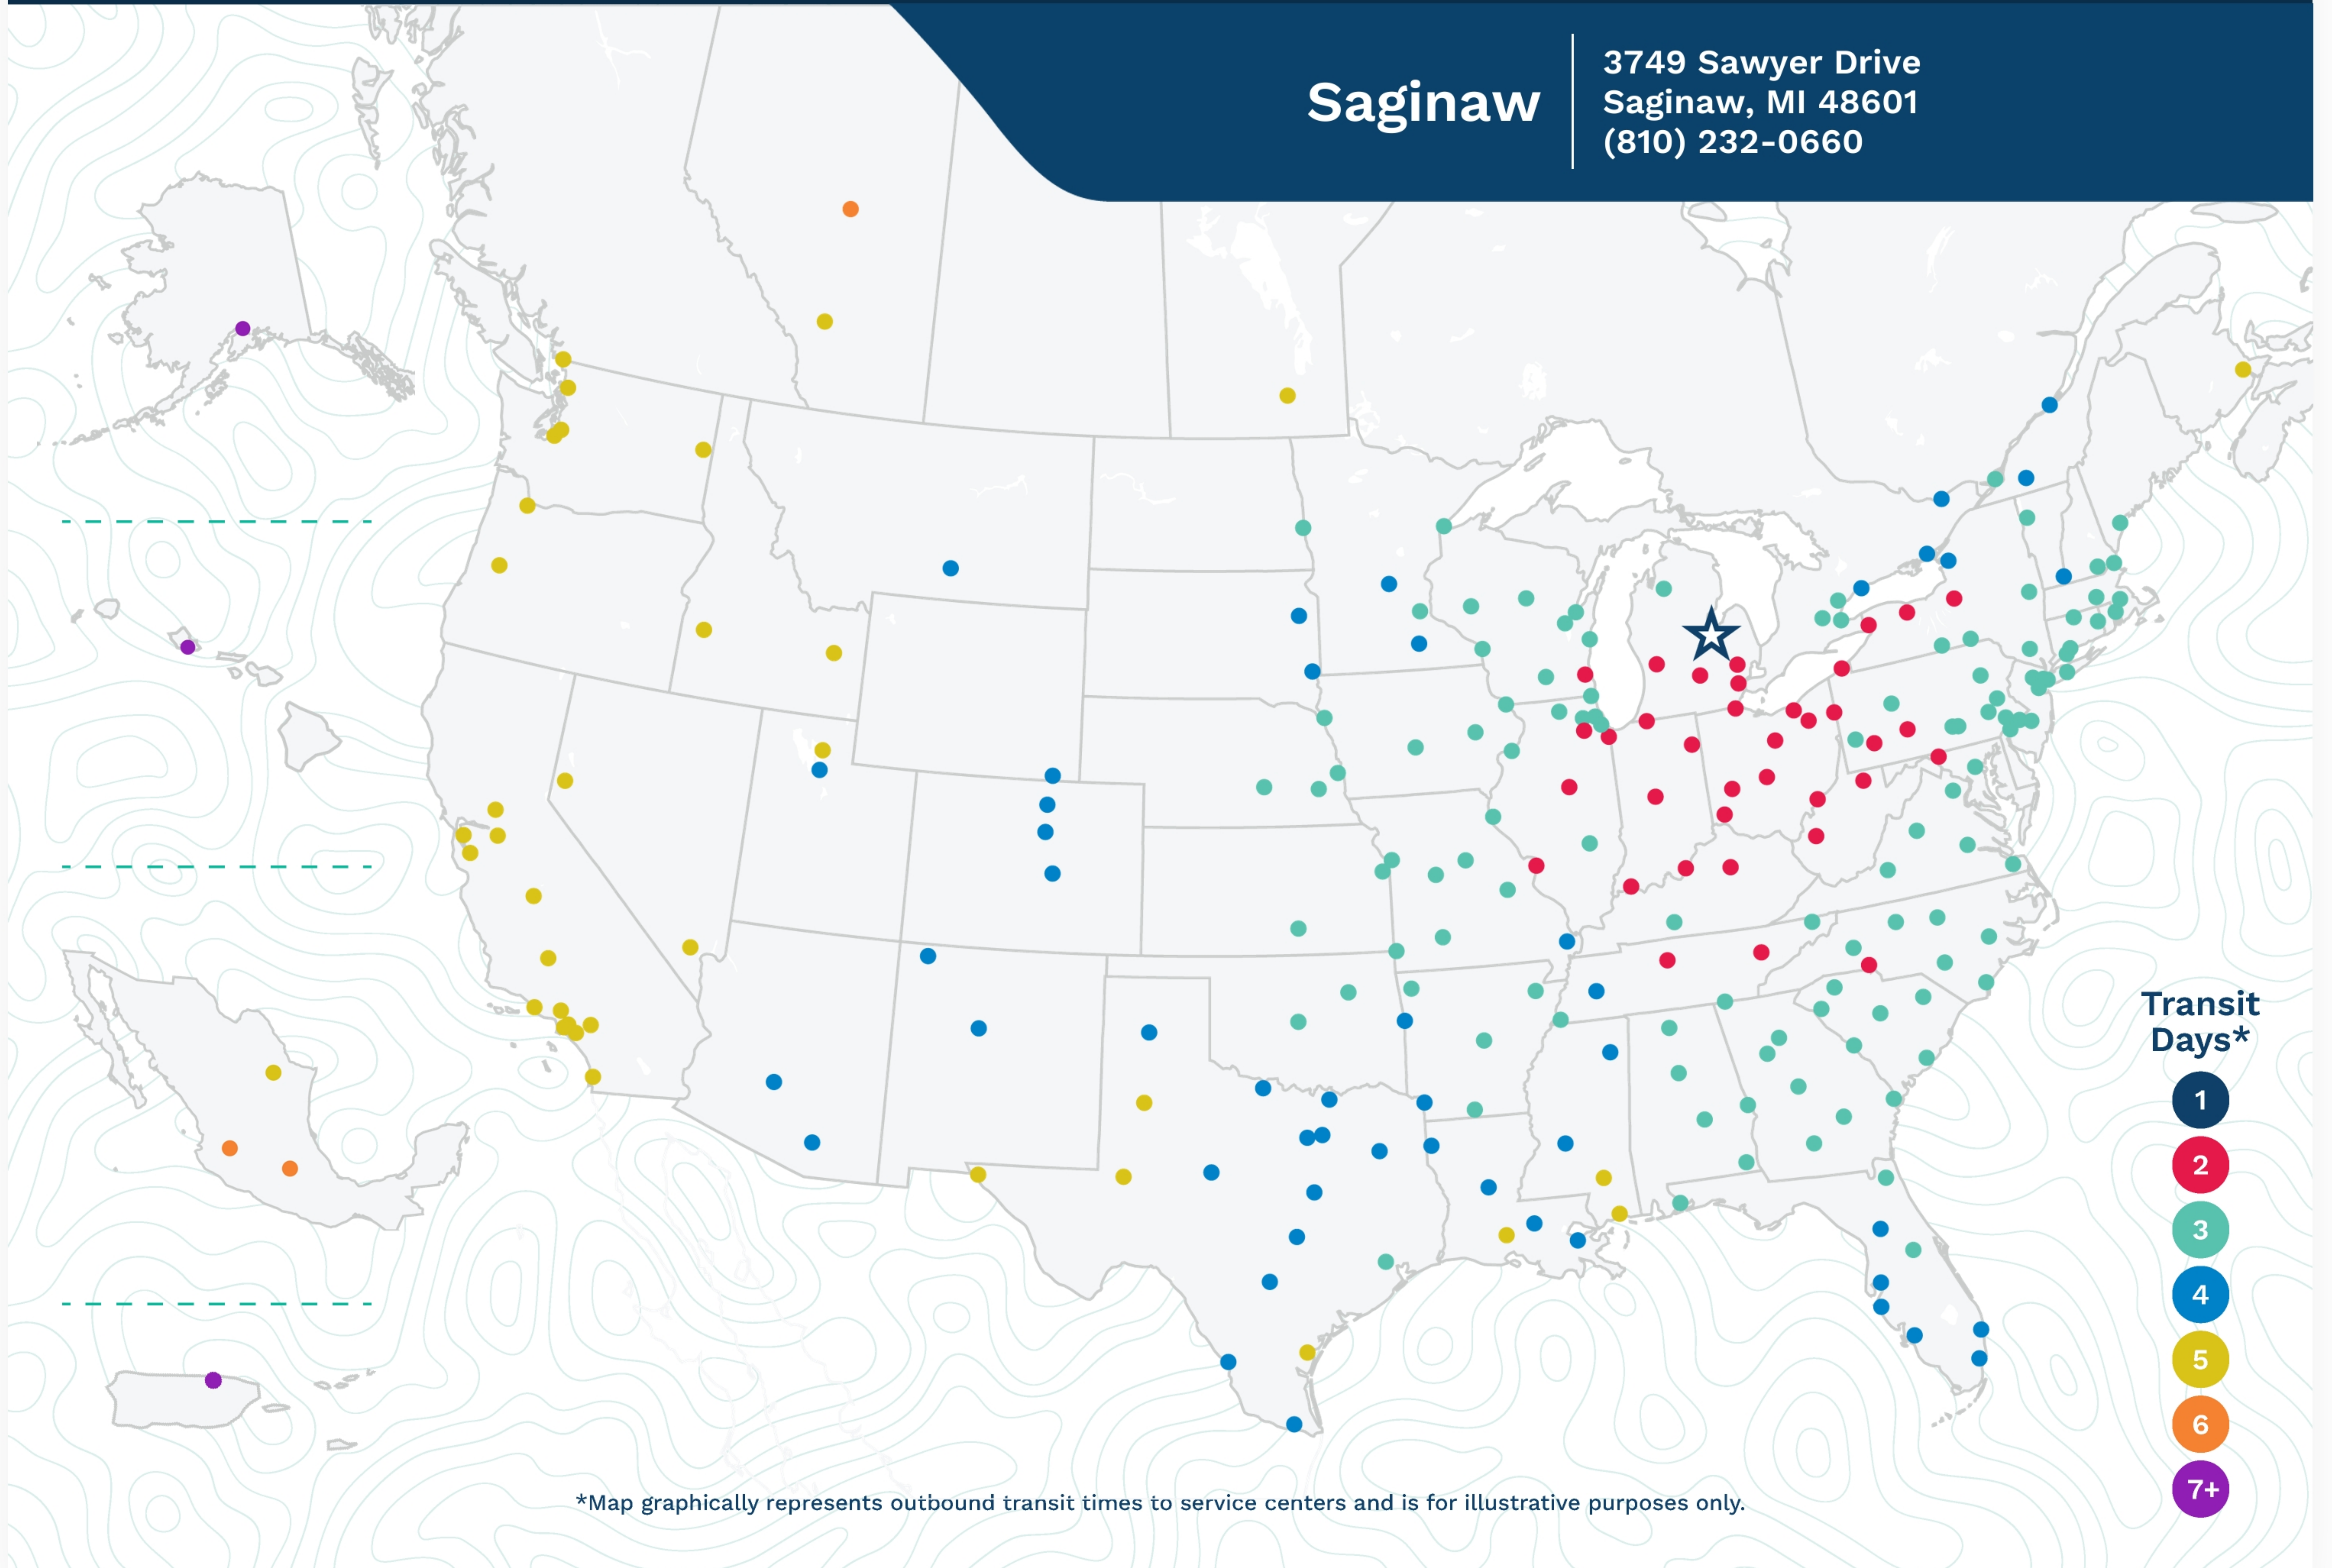

Advertised Transit Times

via the ABF Freight® Network

Saginaw

3749 Sawyer Drive
Saginaw, MI 48601
(810) 232-0660

*Map graphically represents outbound transit times to service centers and is for illustrative purposes only.