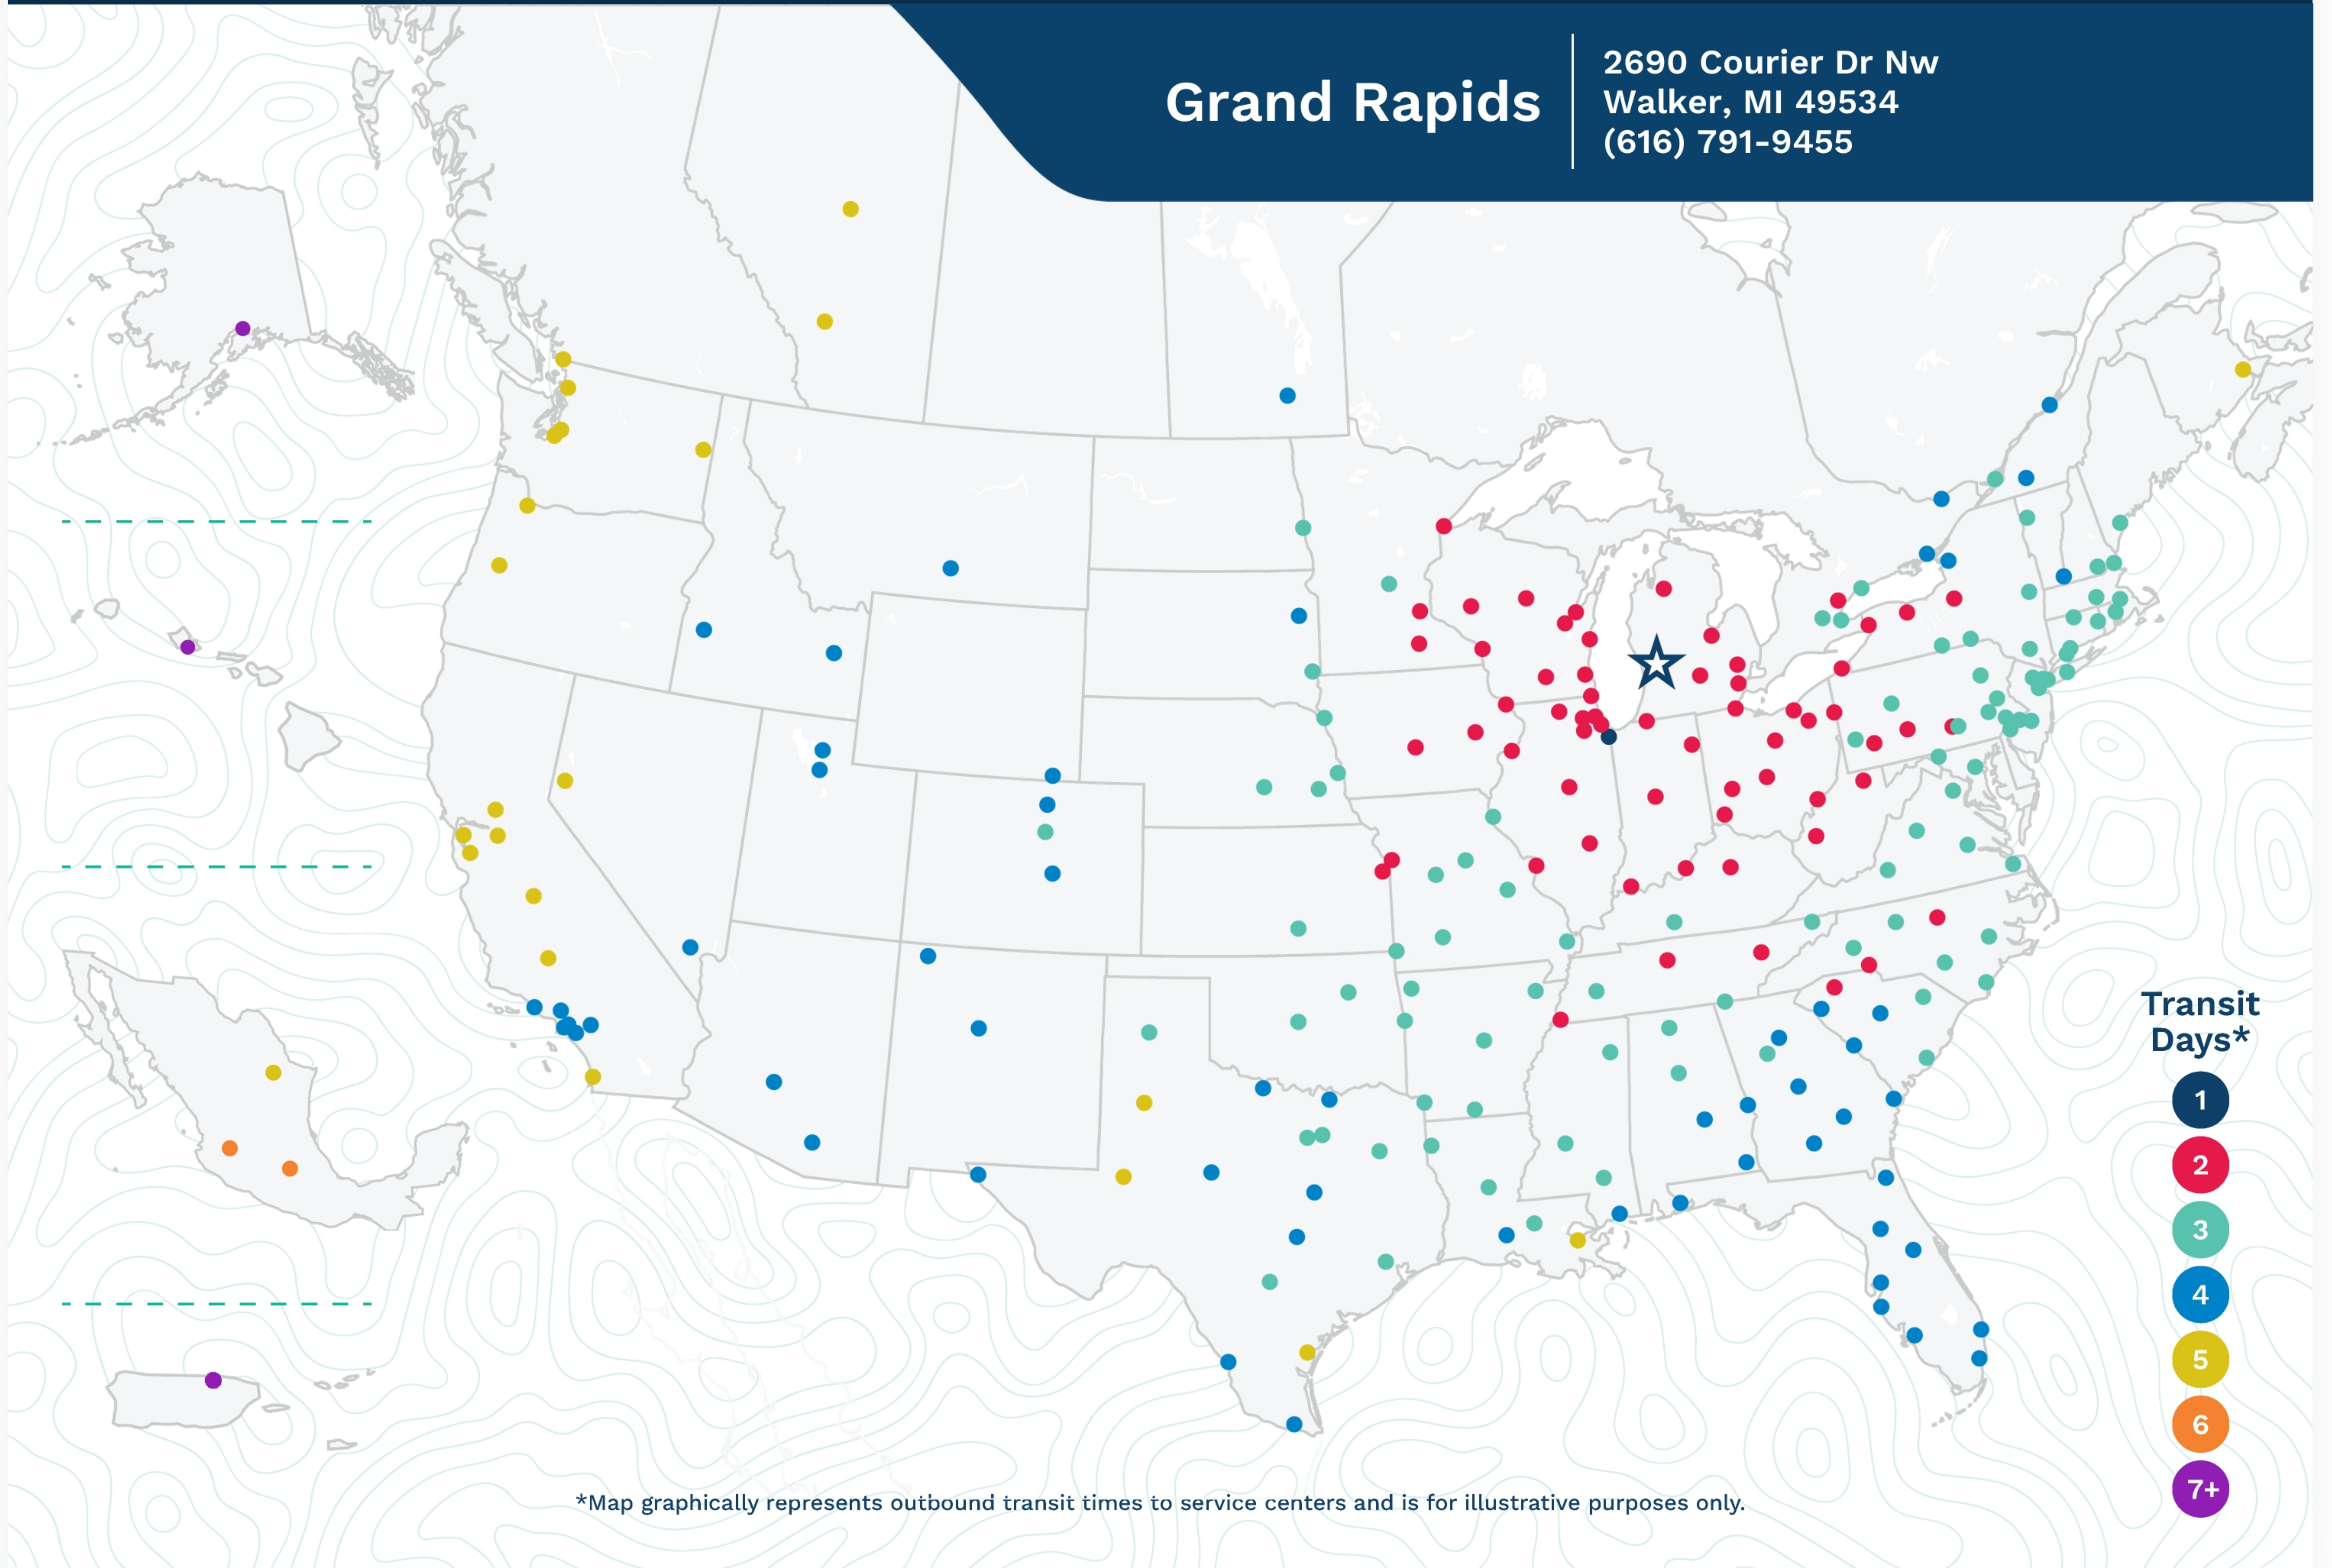

## Grand Rapids

2690 Courier Dr Nw  
Walker, MI 49534  
(616) 791-9455

Transit Days\*

- 1
- 2
- 3
- 4
- 5
- 6
- 7+

\*Map graphically represents outbound transit times to service centers and is for illustrative purposes only.