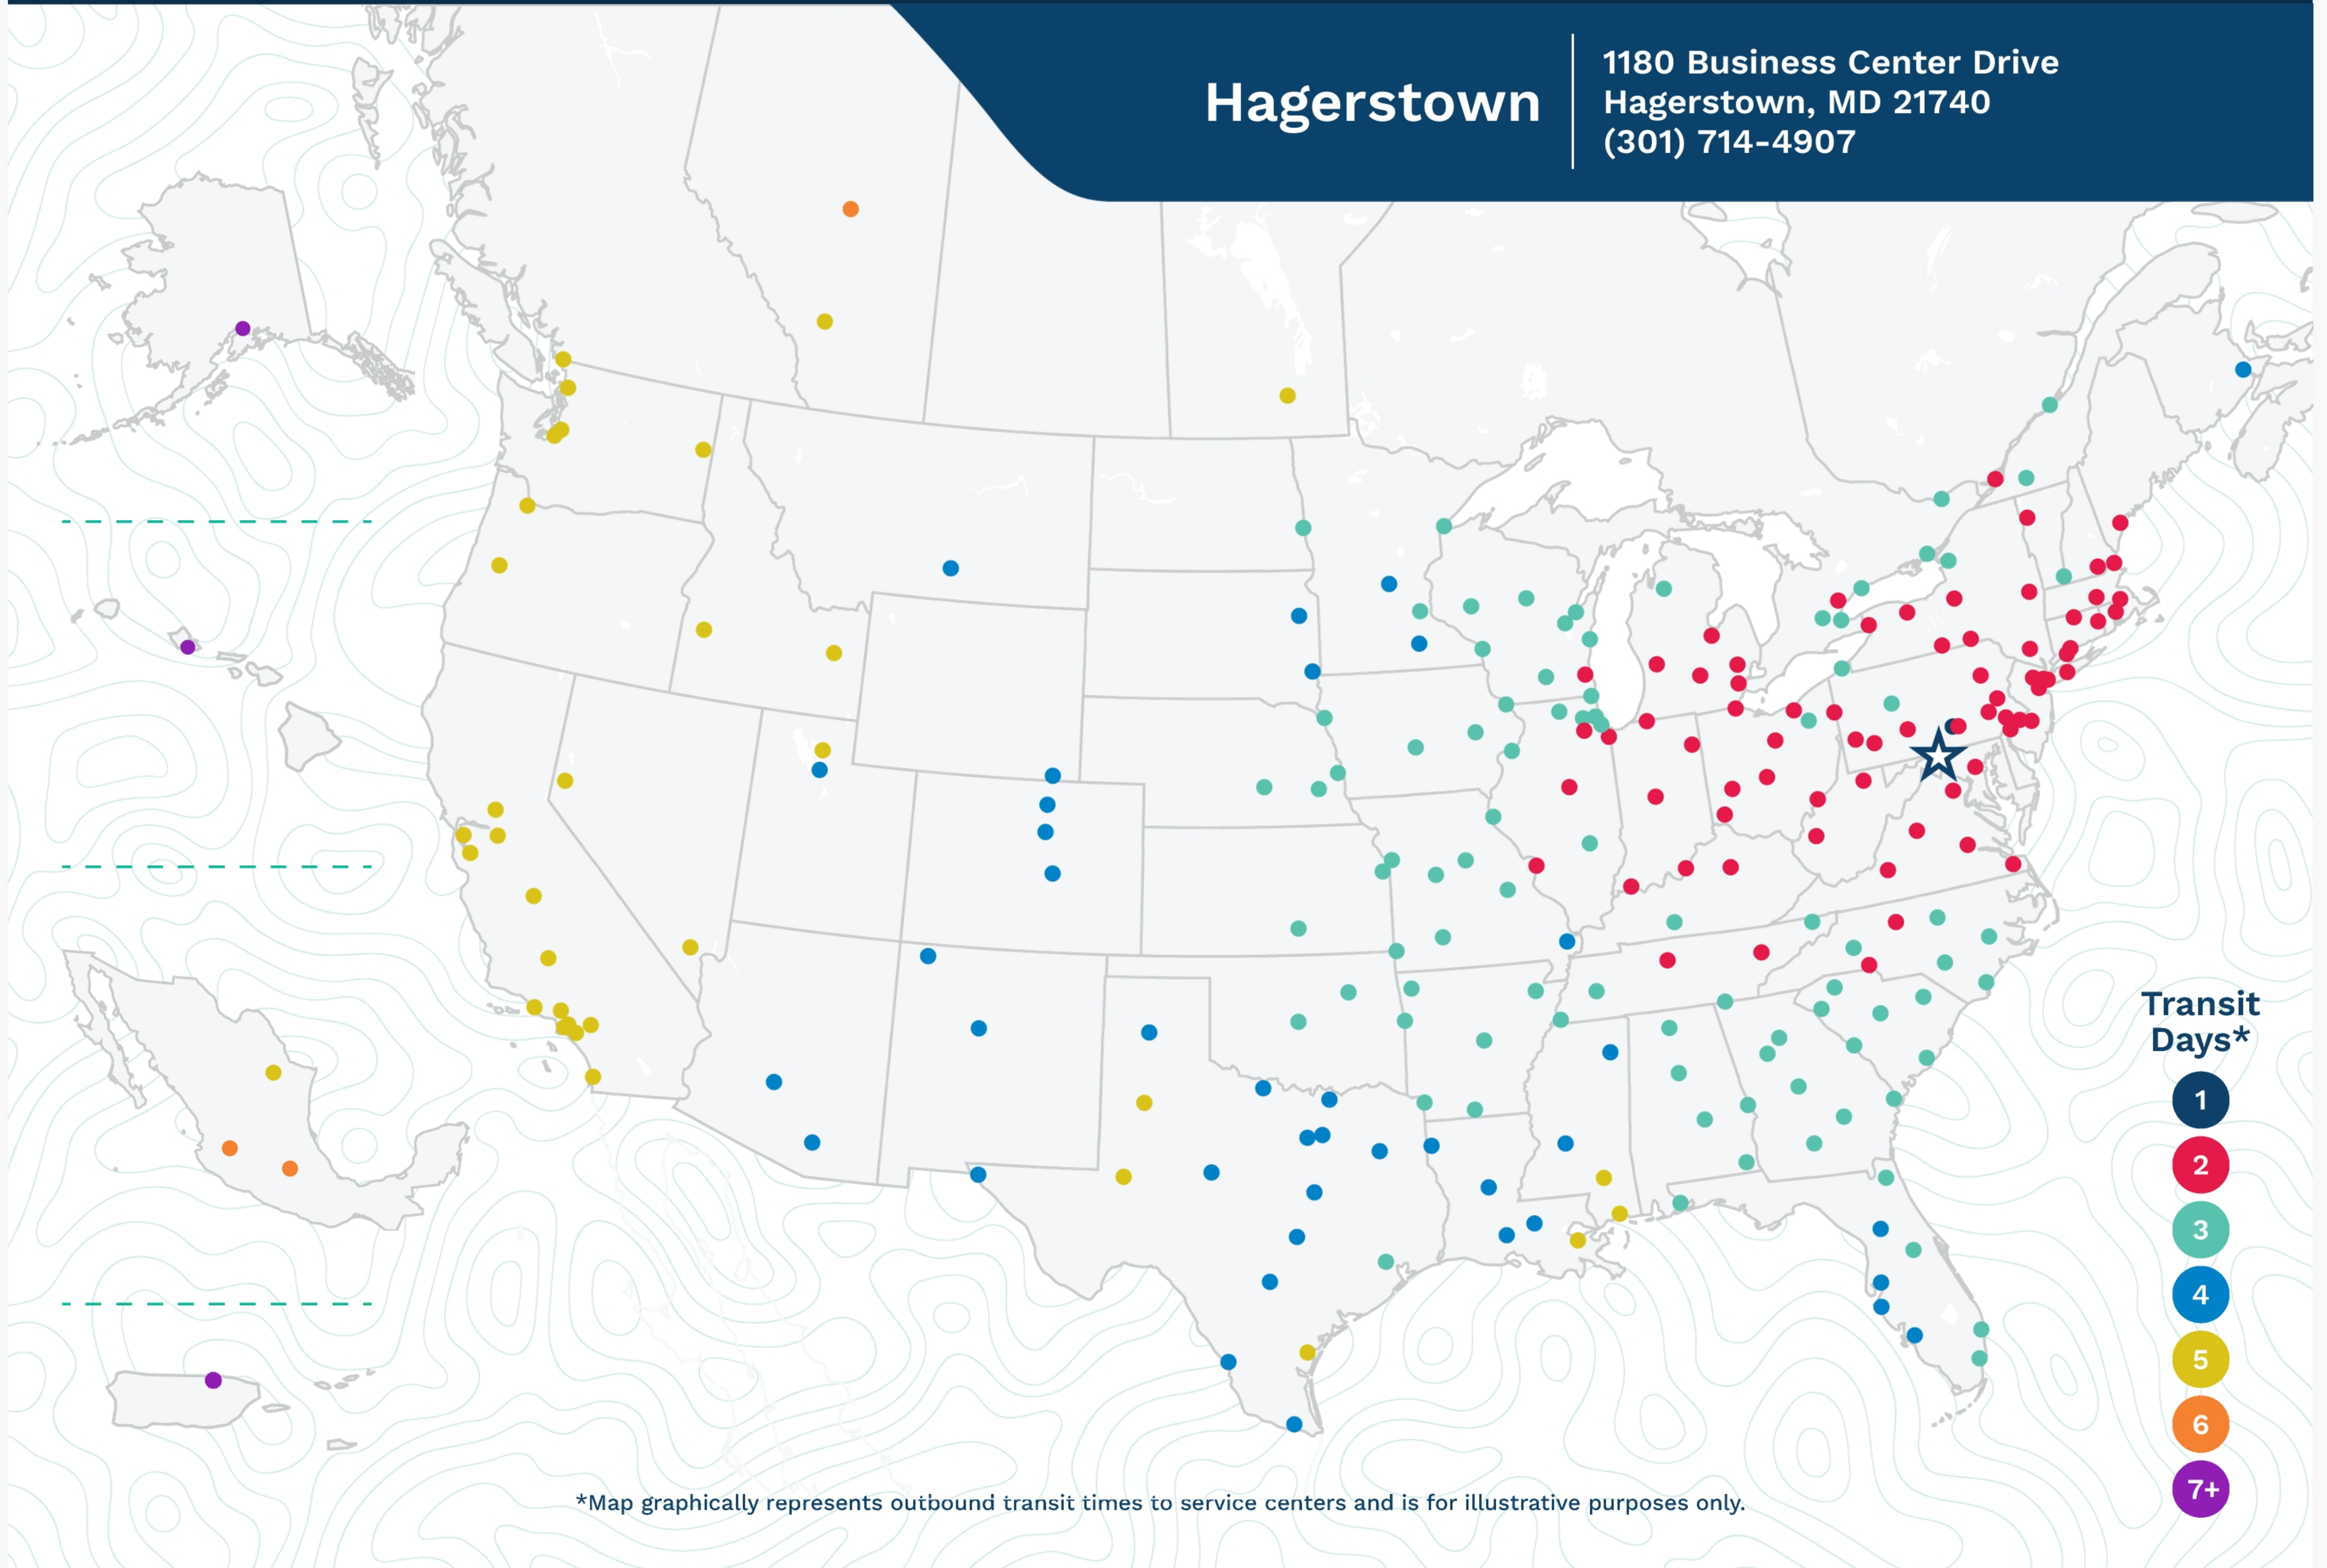

Advertised Transit Times

via the ABF Freight® Network

Hagerstown

1180 Business Center Drive
Hagerstown, MD 21740
(301) 714-4907

*Map graphically represents outbound transit times to service centers and is for illustrative purposes only.