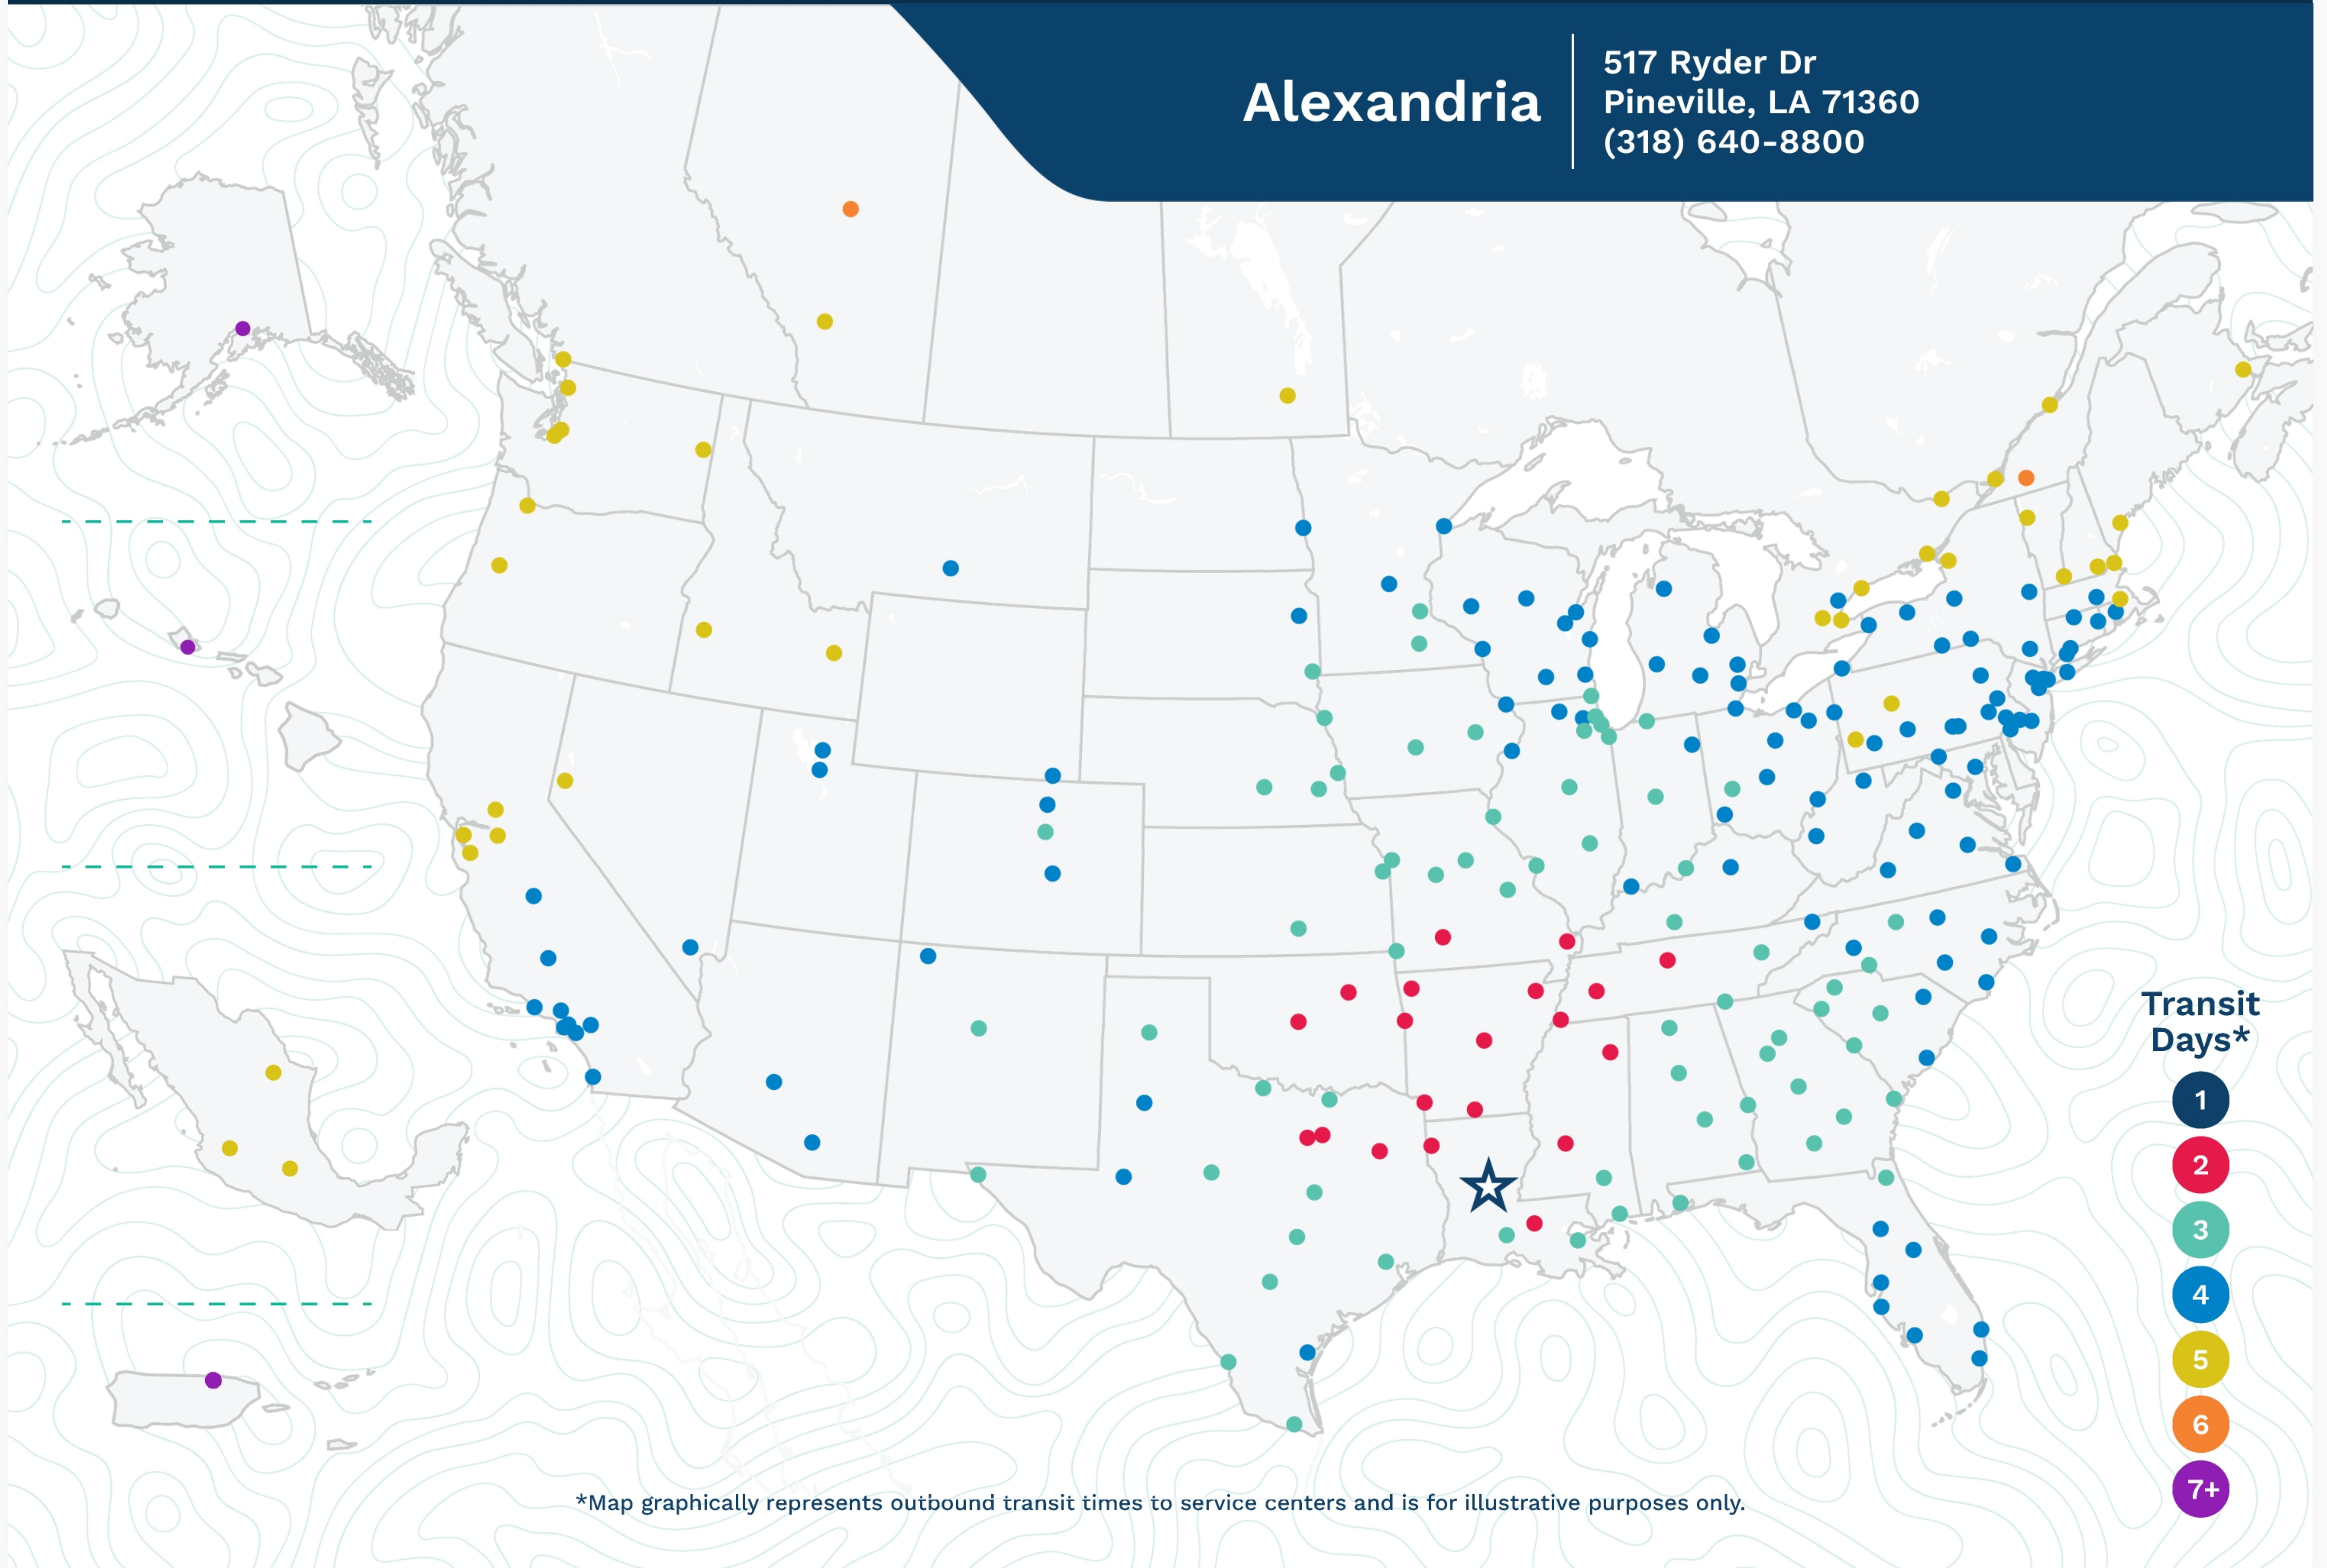

Advertised Transit Times

via the ABF Freight® Network

Alexandria

517 Ryder Dr
Pineville, LA 71360
(318) 640-8800

*Map graphically represents outbound transit times to service centers and is for illustrative purposes only.