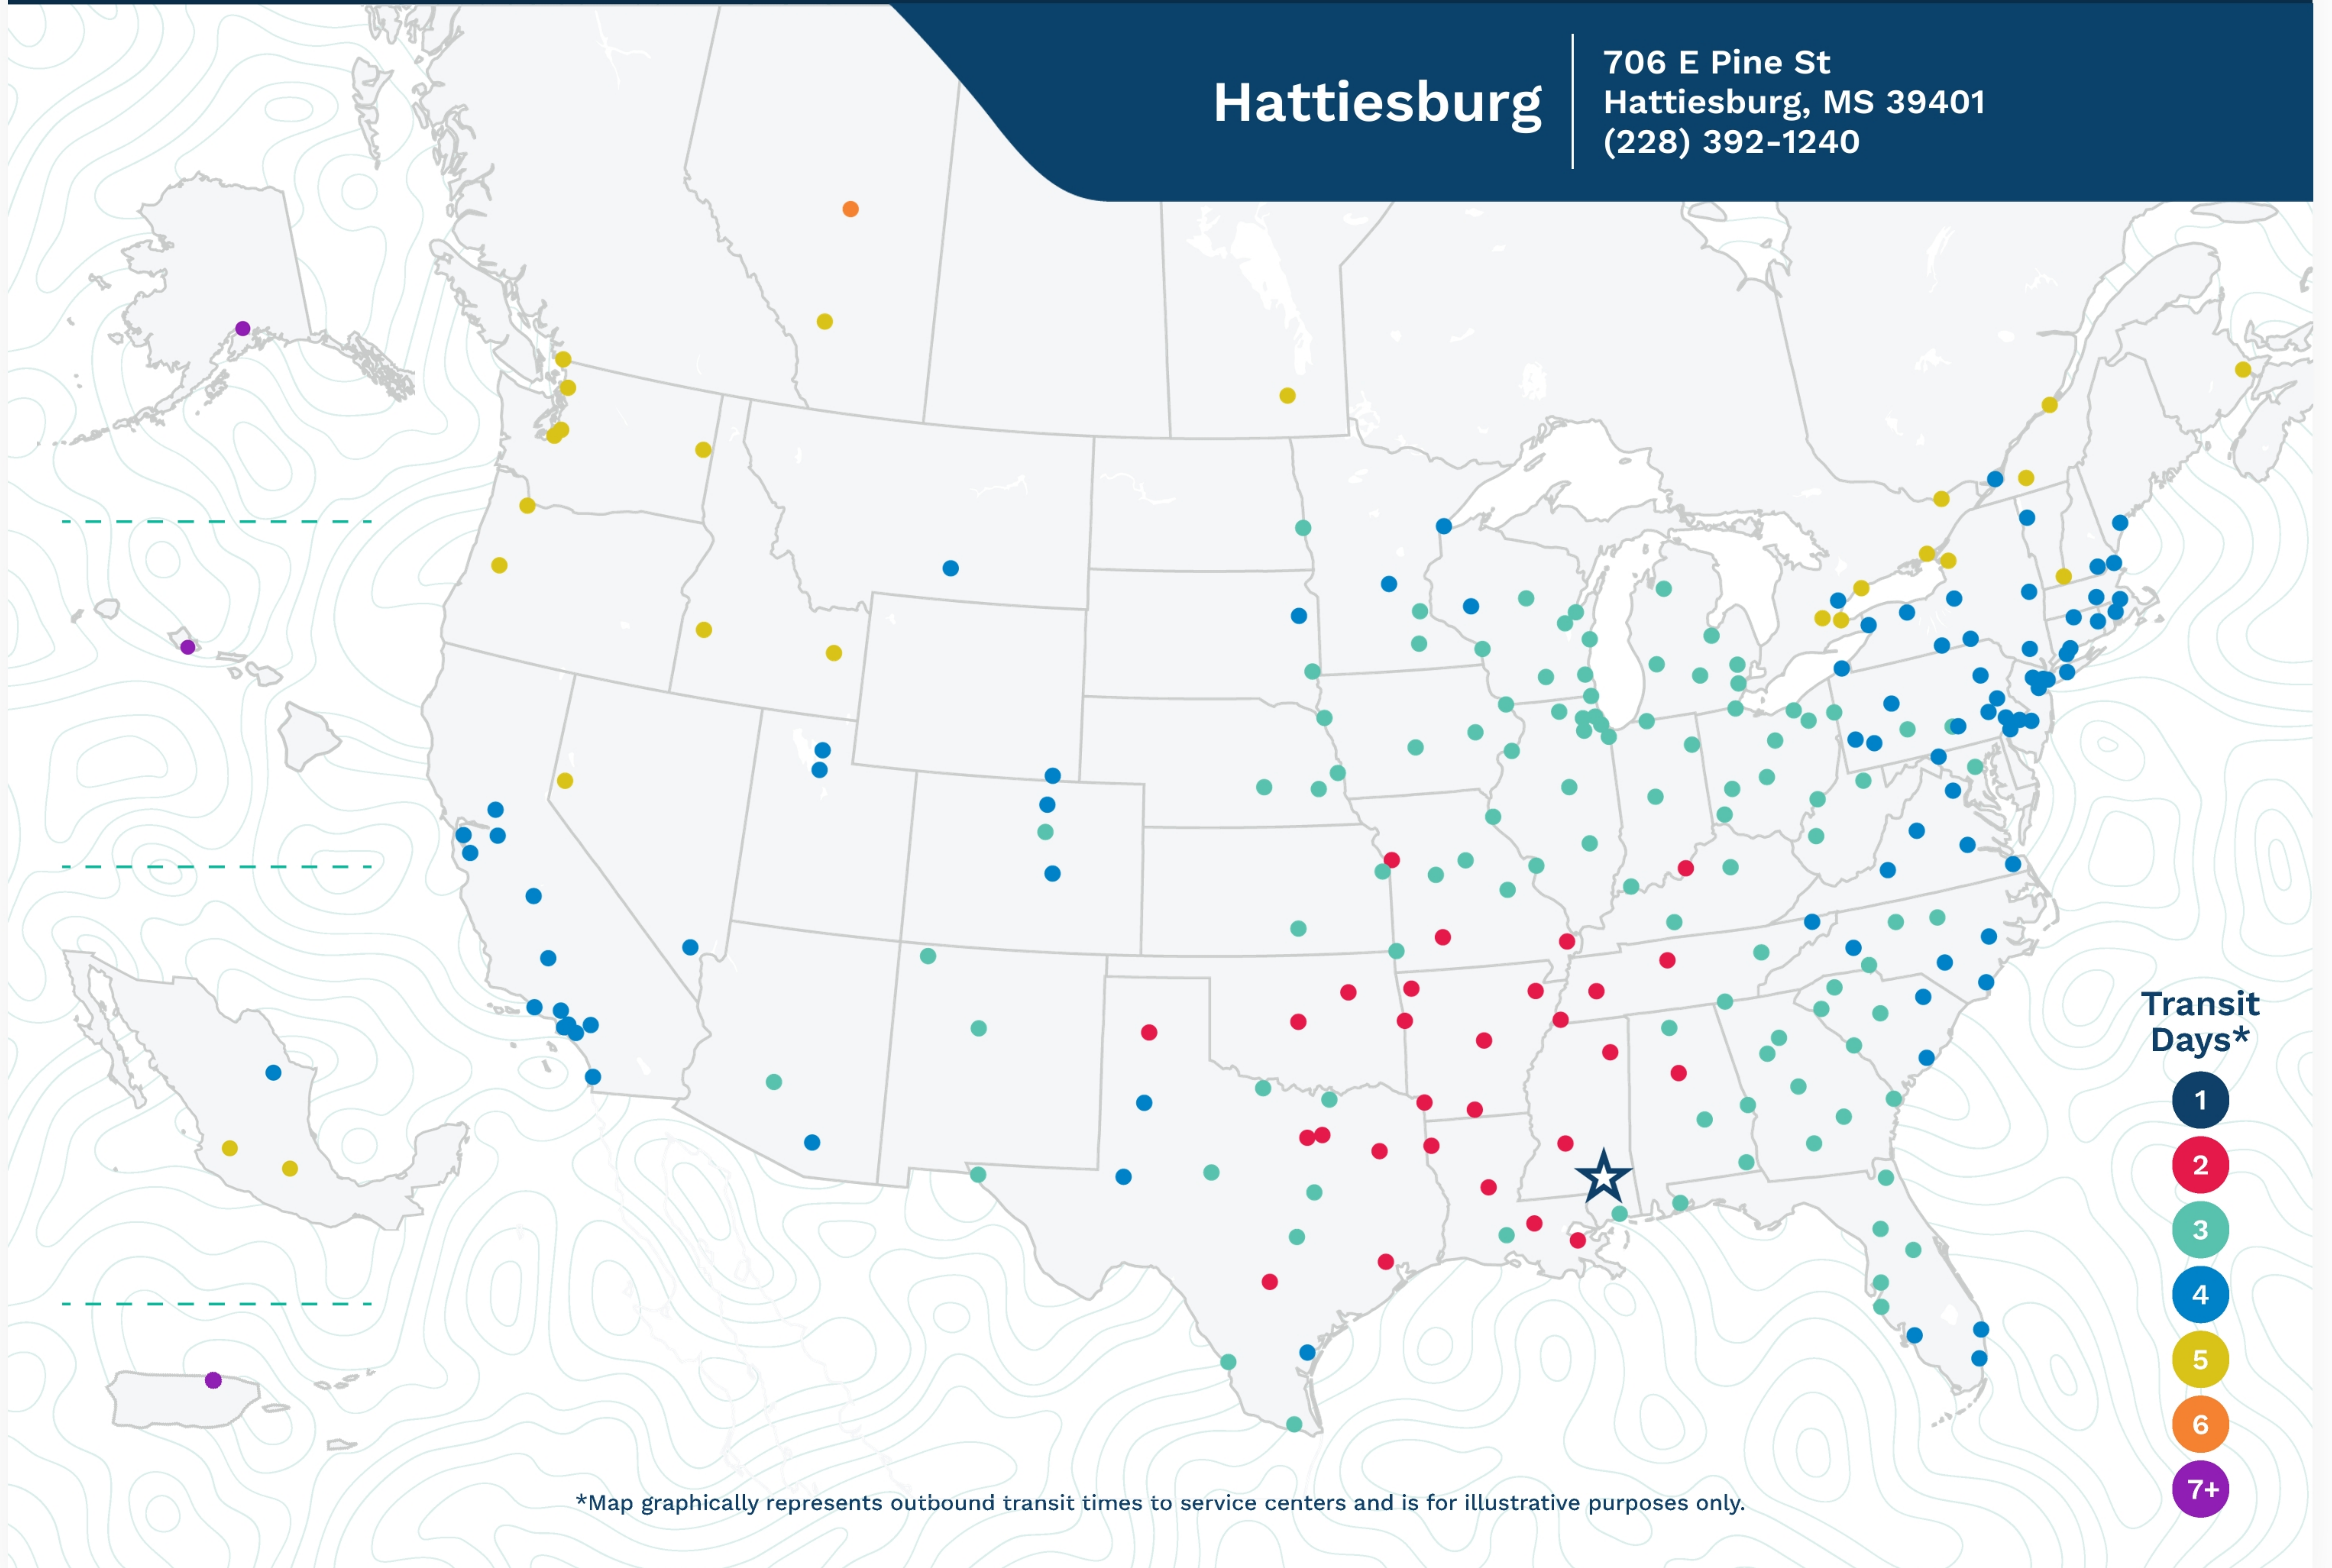

# Advertised Transit Times

via the ABF Freight® Network

## Hattiesburg

706 E Pine St  
Hattiesburg, MS 39401  
(228) 392-1240

\*Map graphically represents outbound transit times to service centers and is for illustrative purposes only.