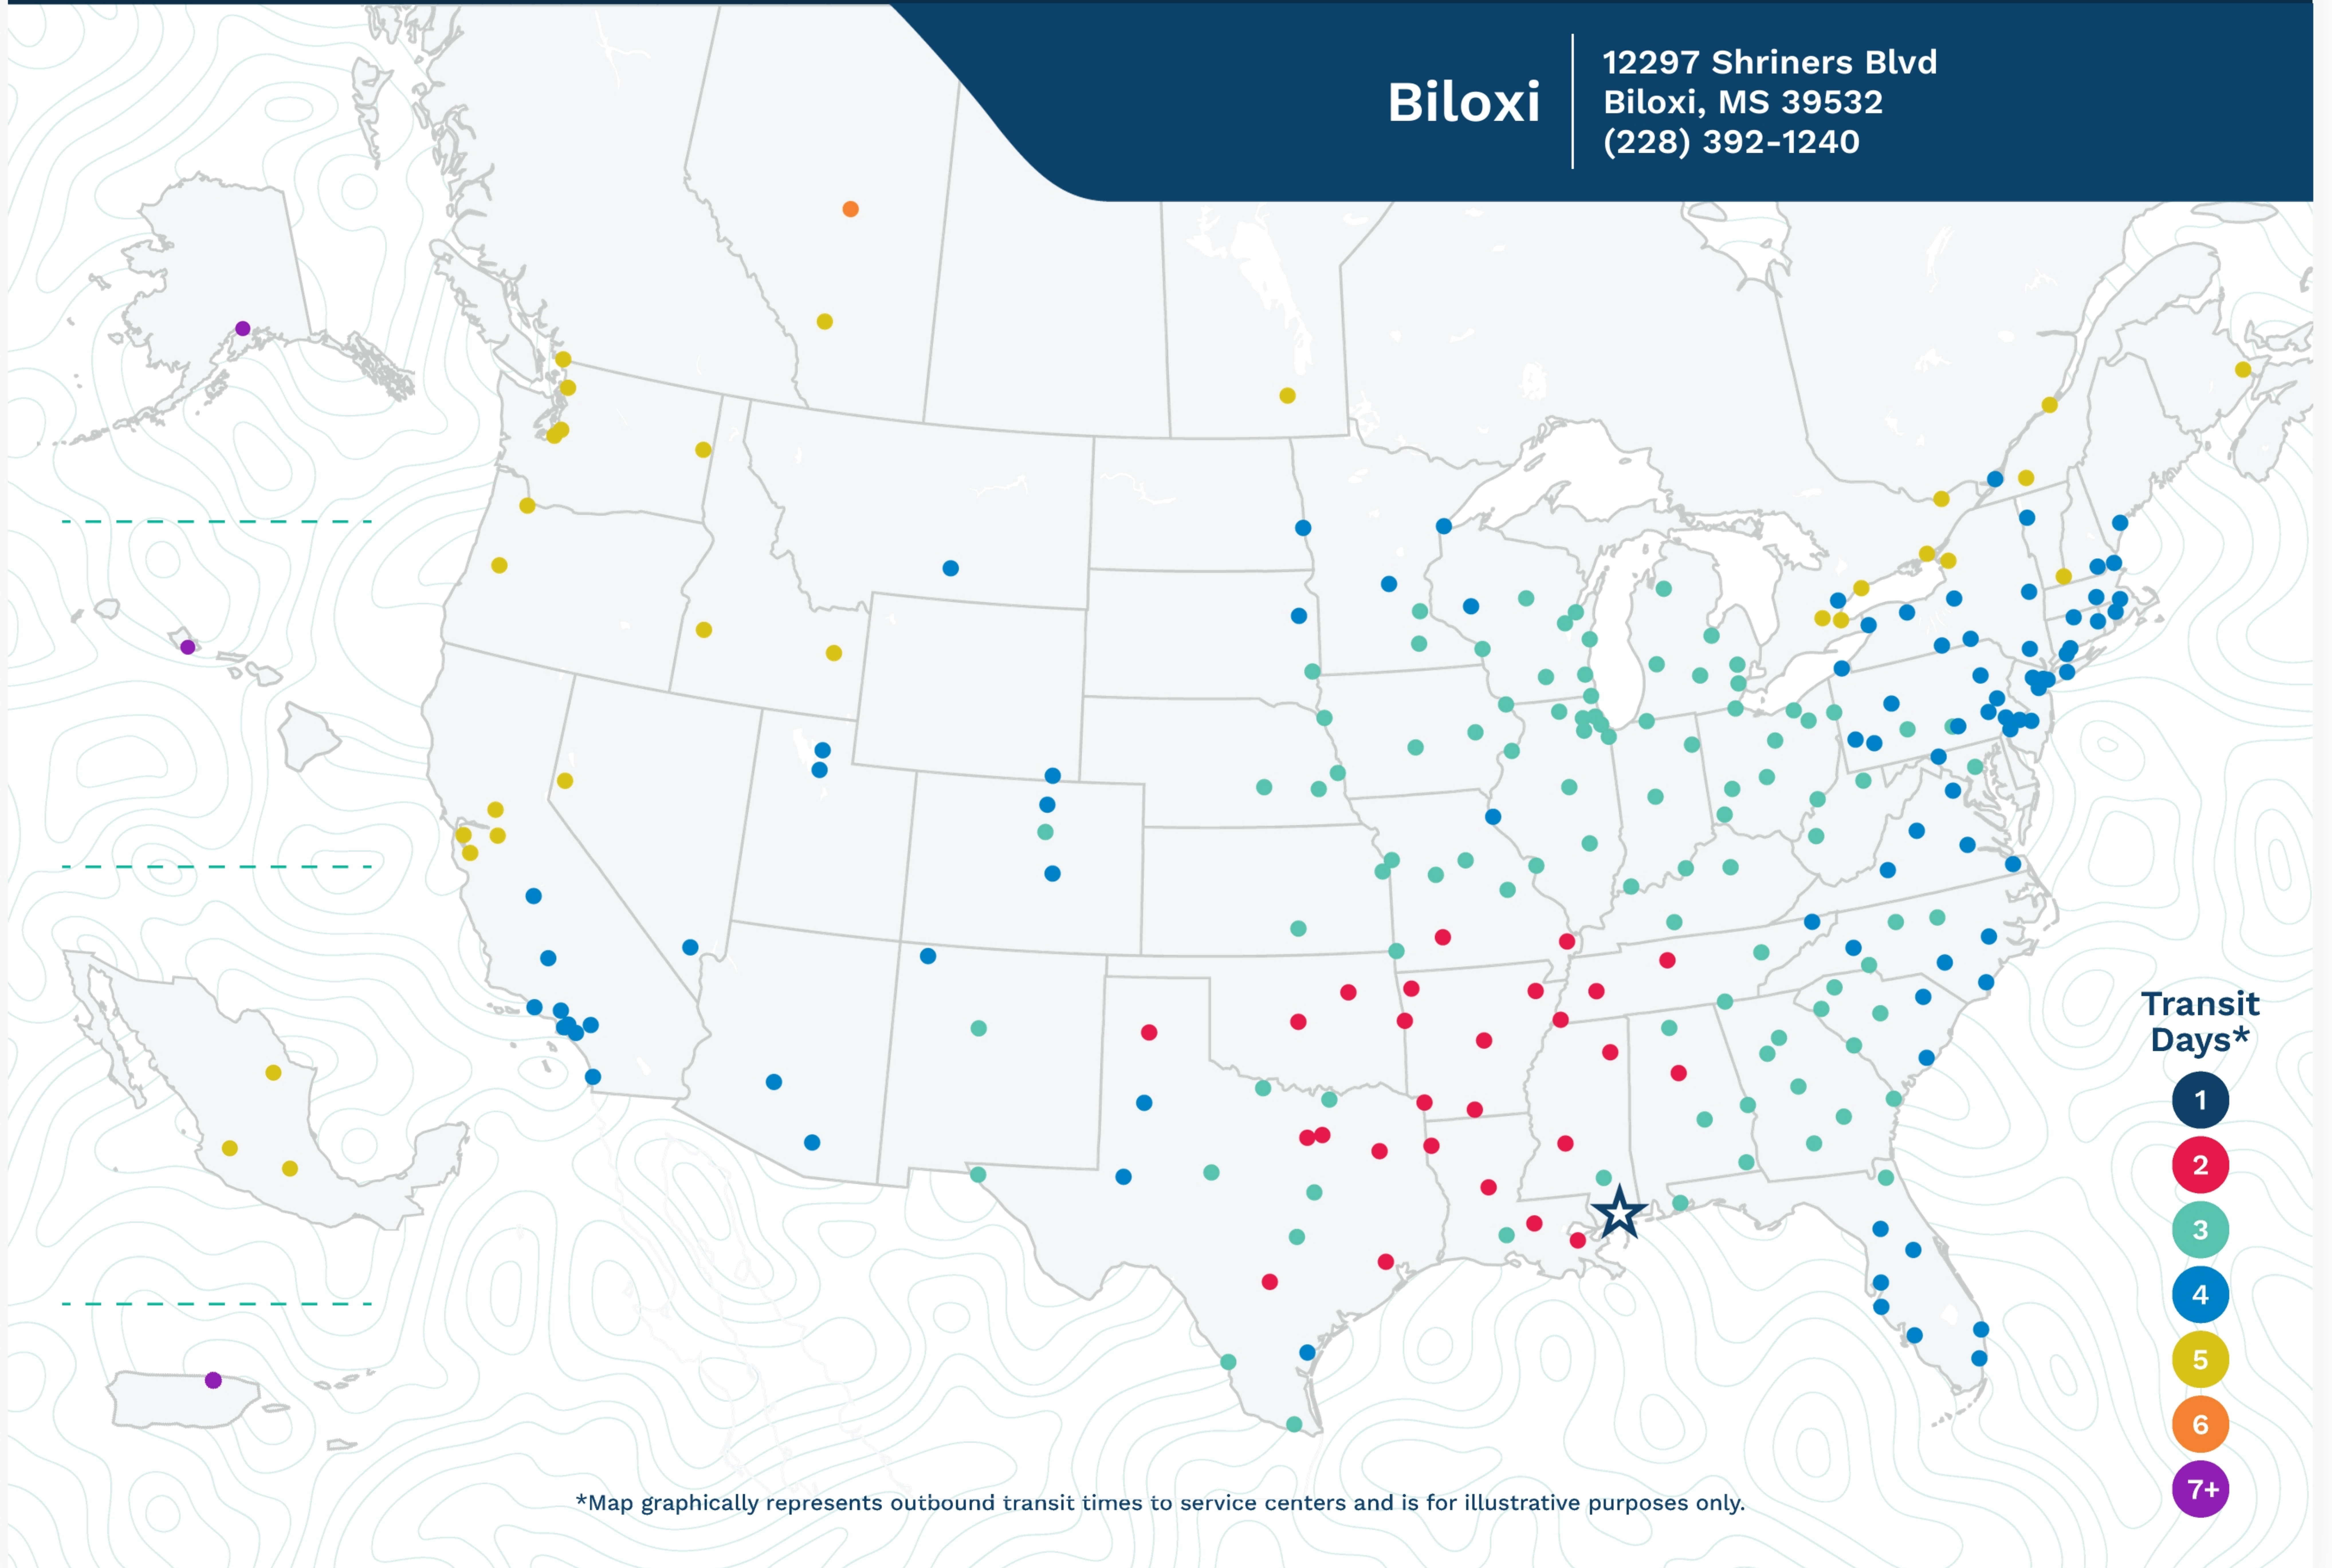

# Advertised Transit Times

via the ABF Freight® Network

**Biloxi**

12297 Shriners Blvd  
Biloxi, MS 39532  
(228) 392-1240

\*Map graphically represents outbound transit times to service centers and is for illustrative purposes only.