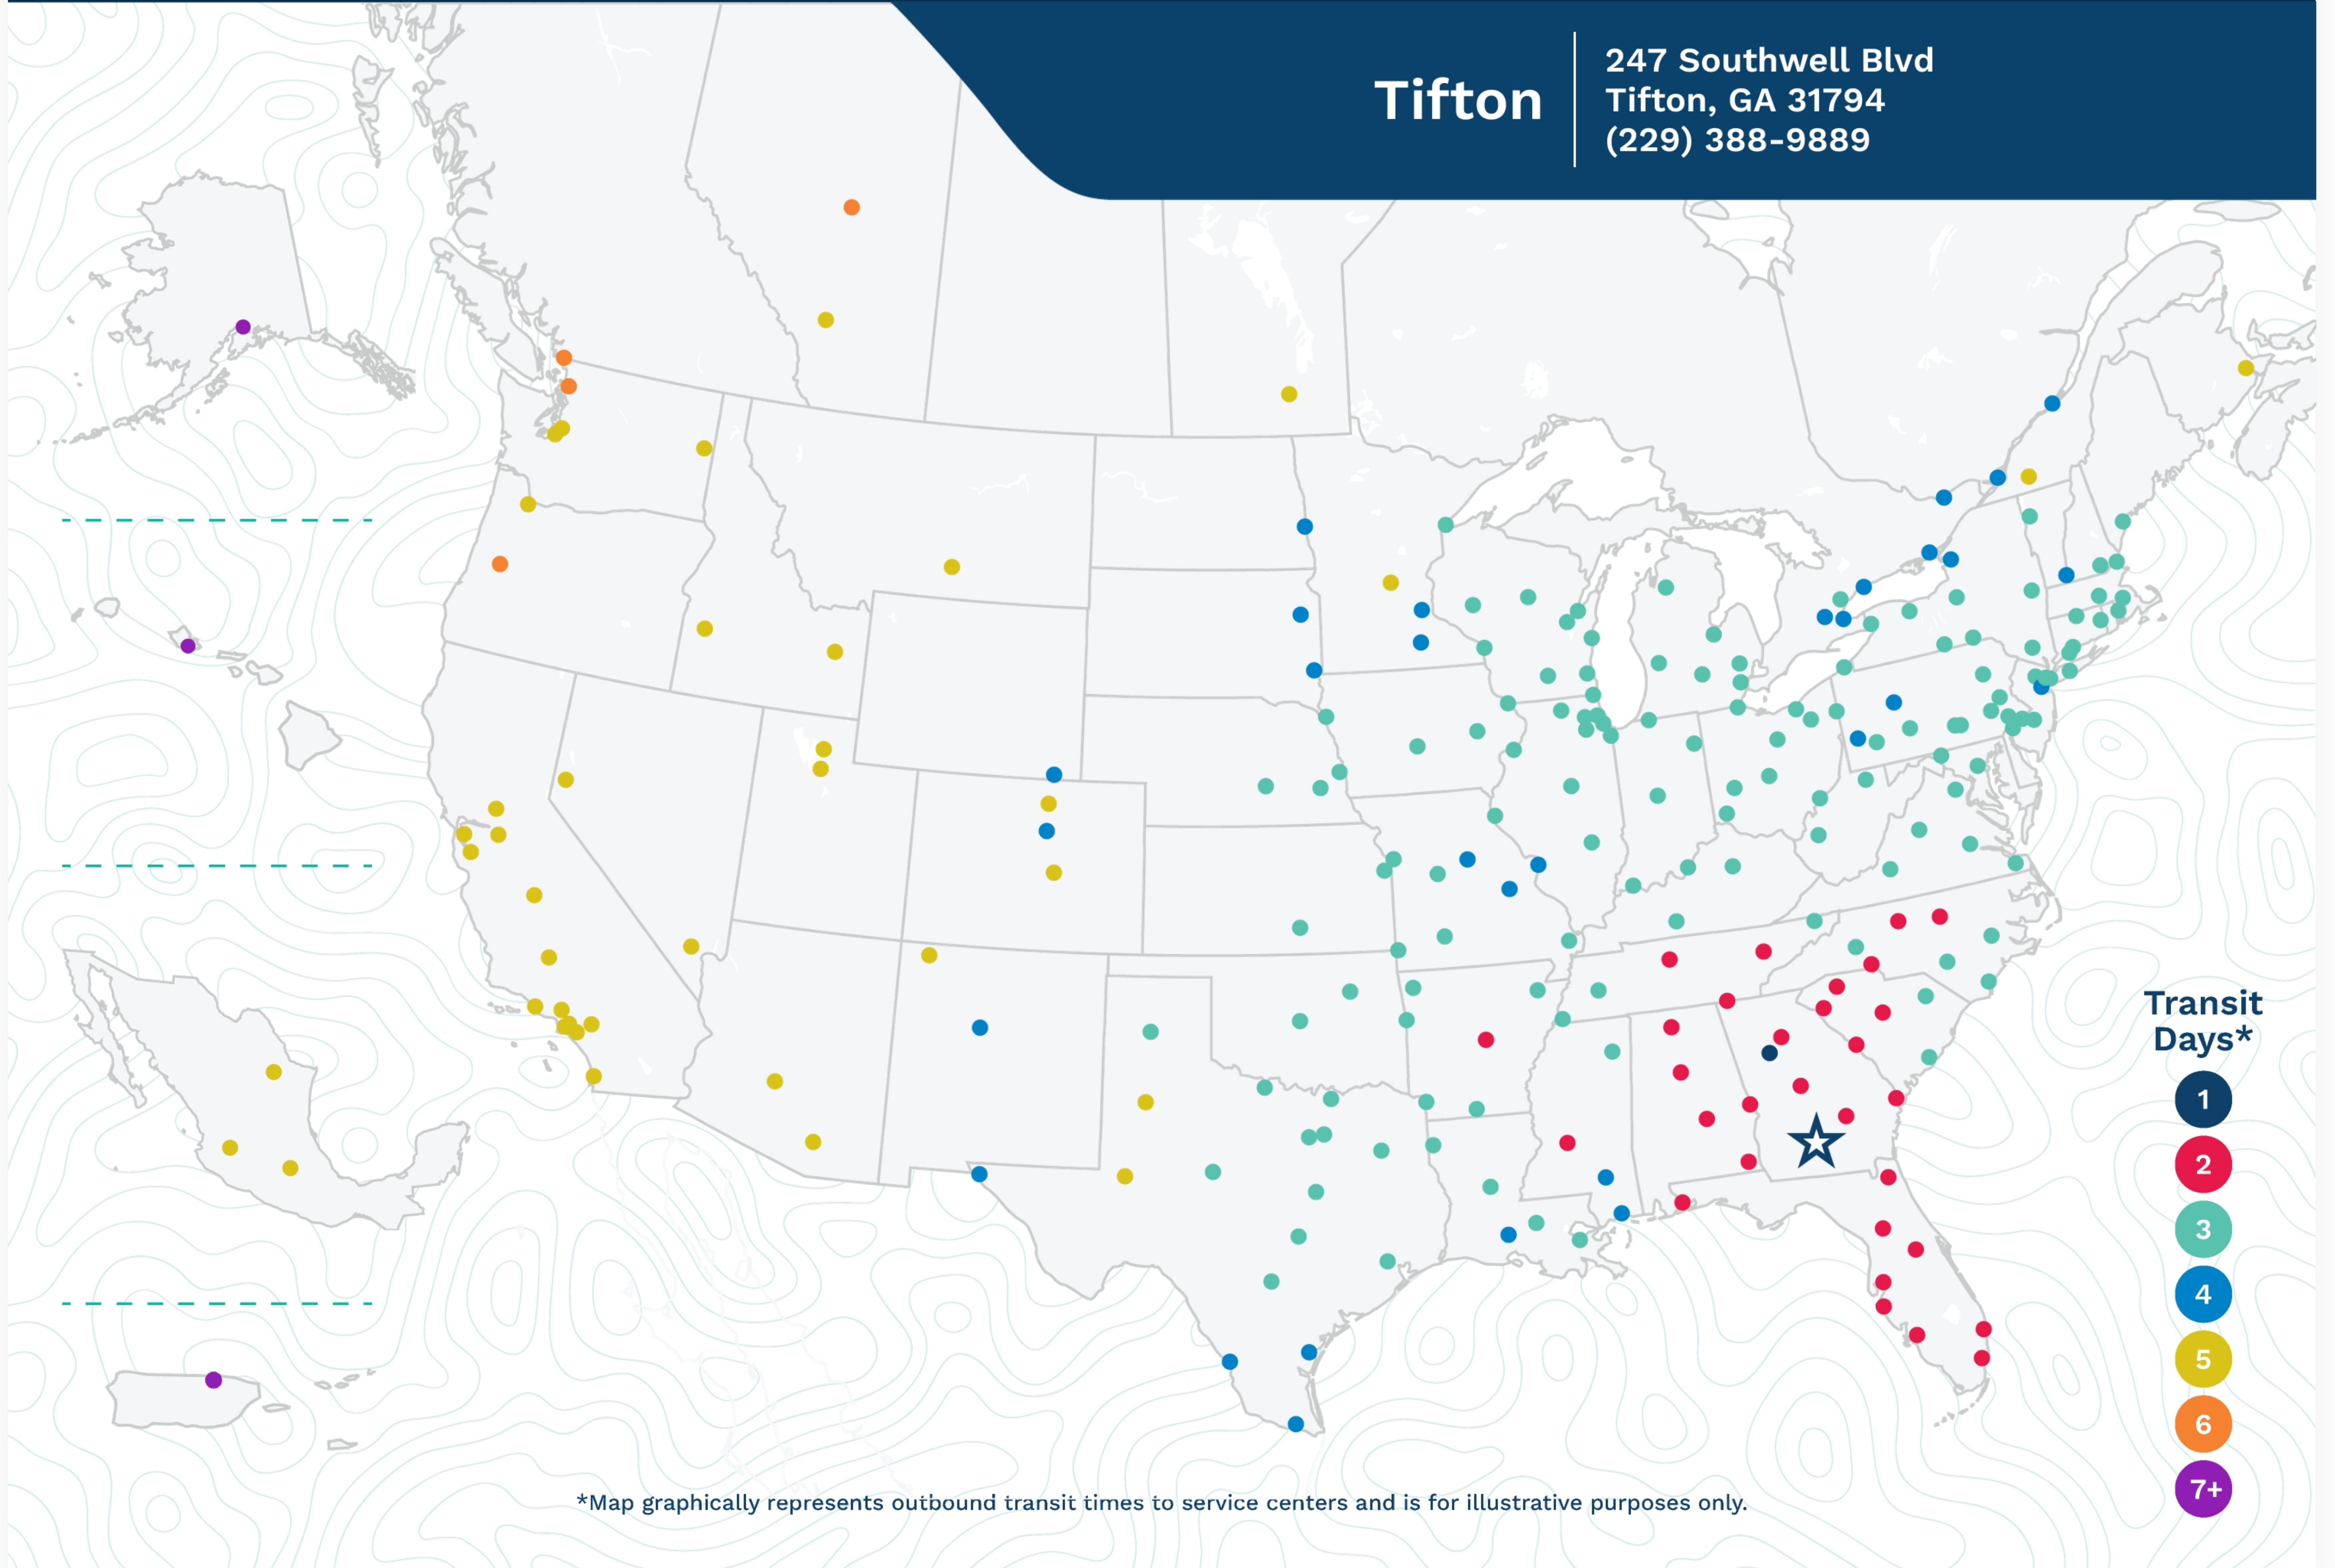

Tifton

247 Southwell Blvd
Tifton, GA 31794
(229) 388-9889

*Map graphically represents outbound transit times to service centers and is for illustrative purposes only.