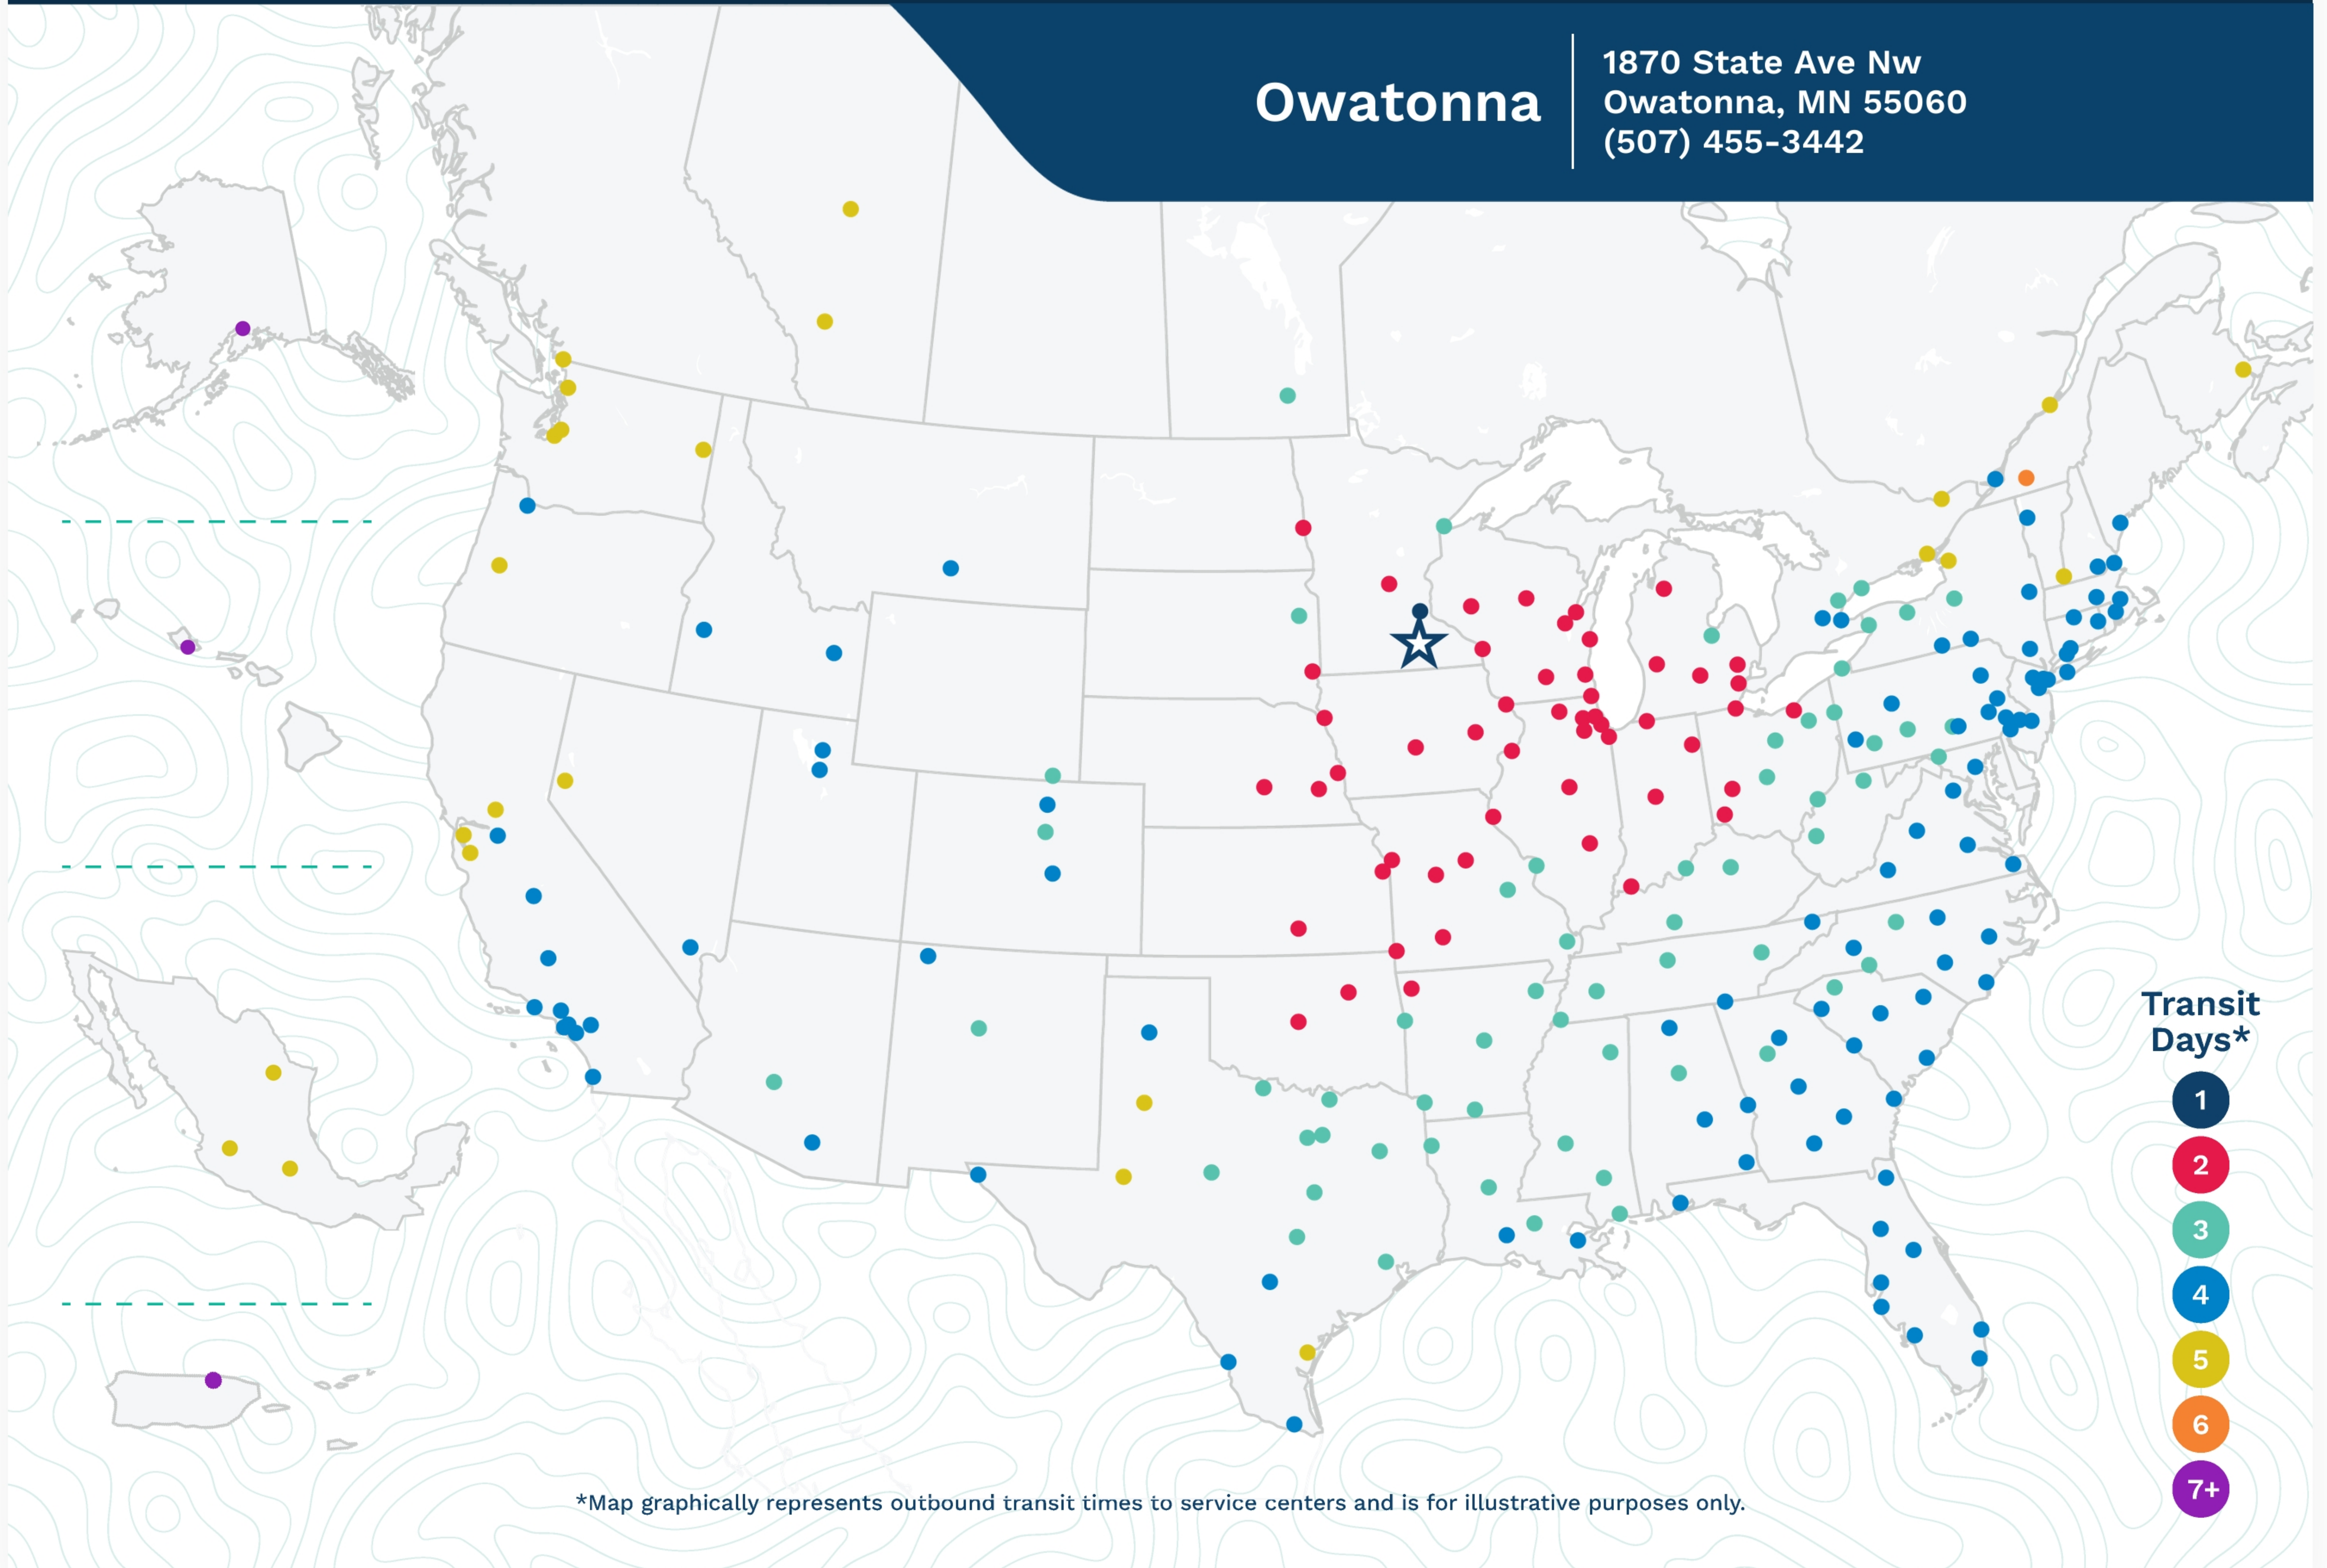

Owatonna

1870 State Ave Nw
Owatonna, MN 55060
(507) 455-3442

*Map graphically represents outbound transit times to service centers and is for illustrative purposes only.