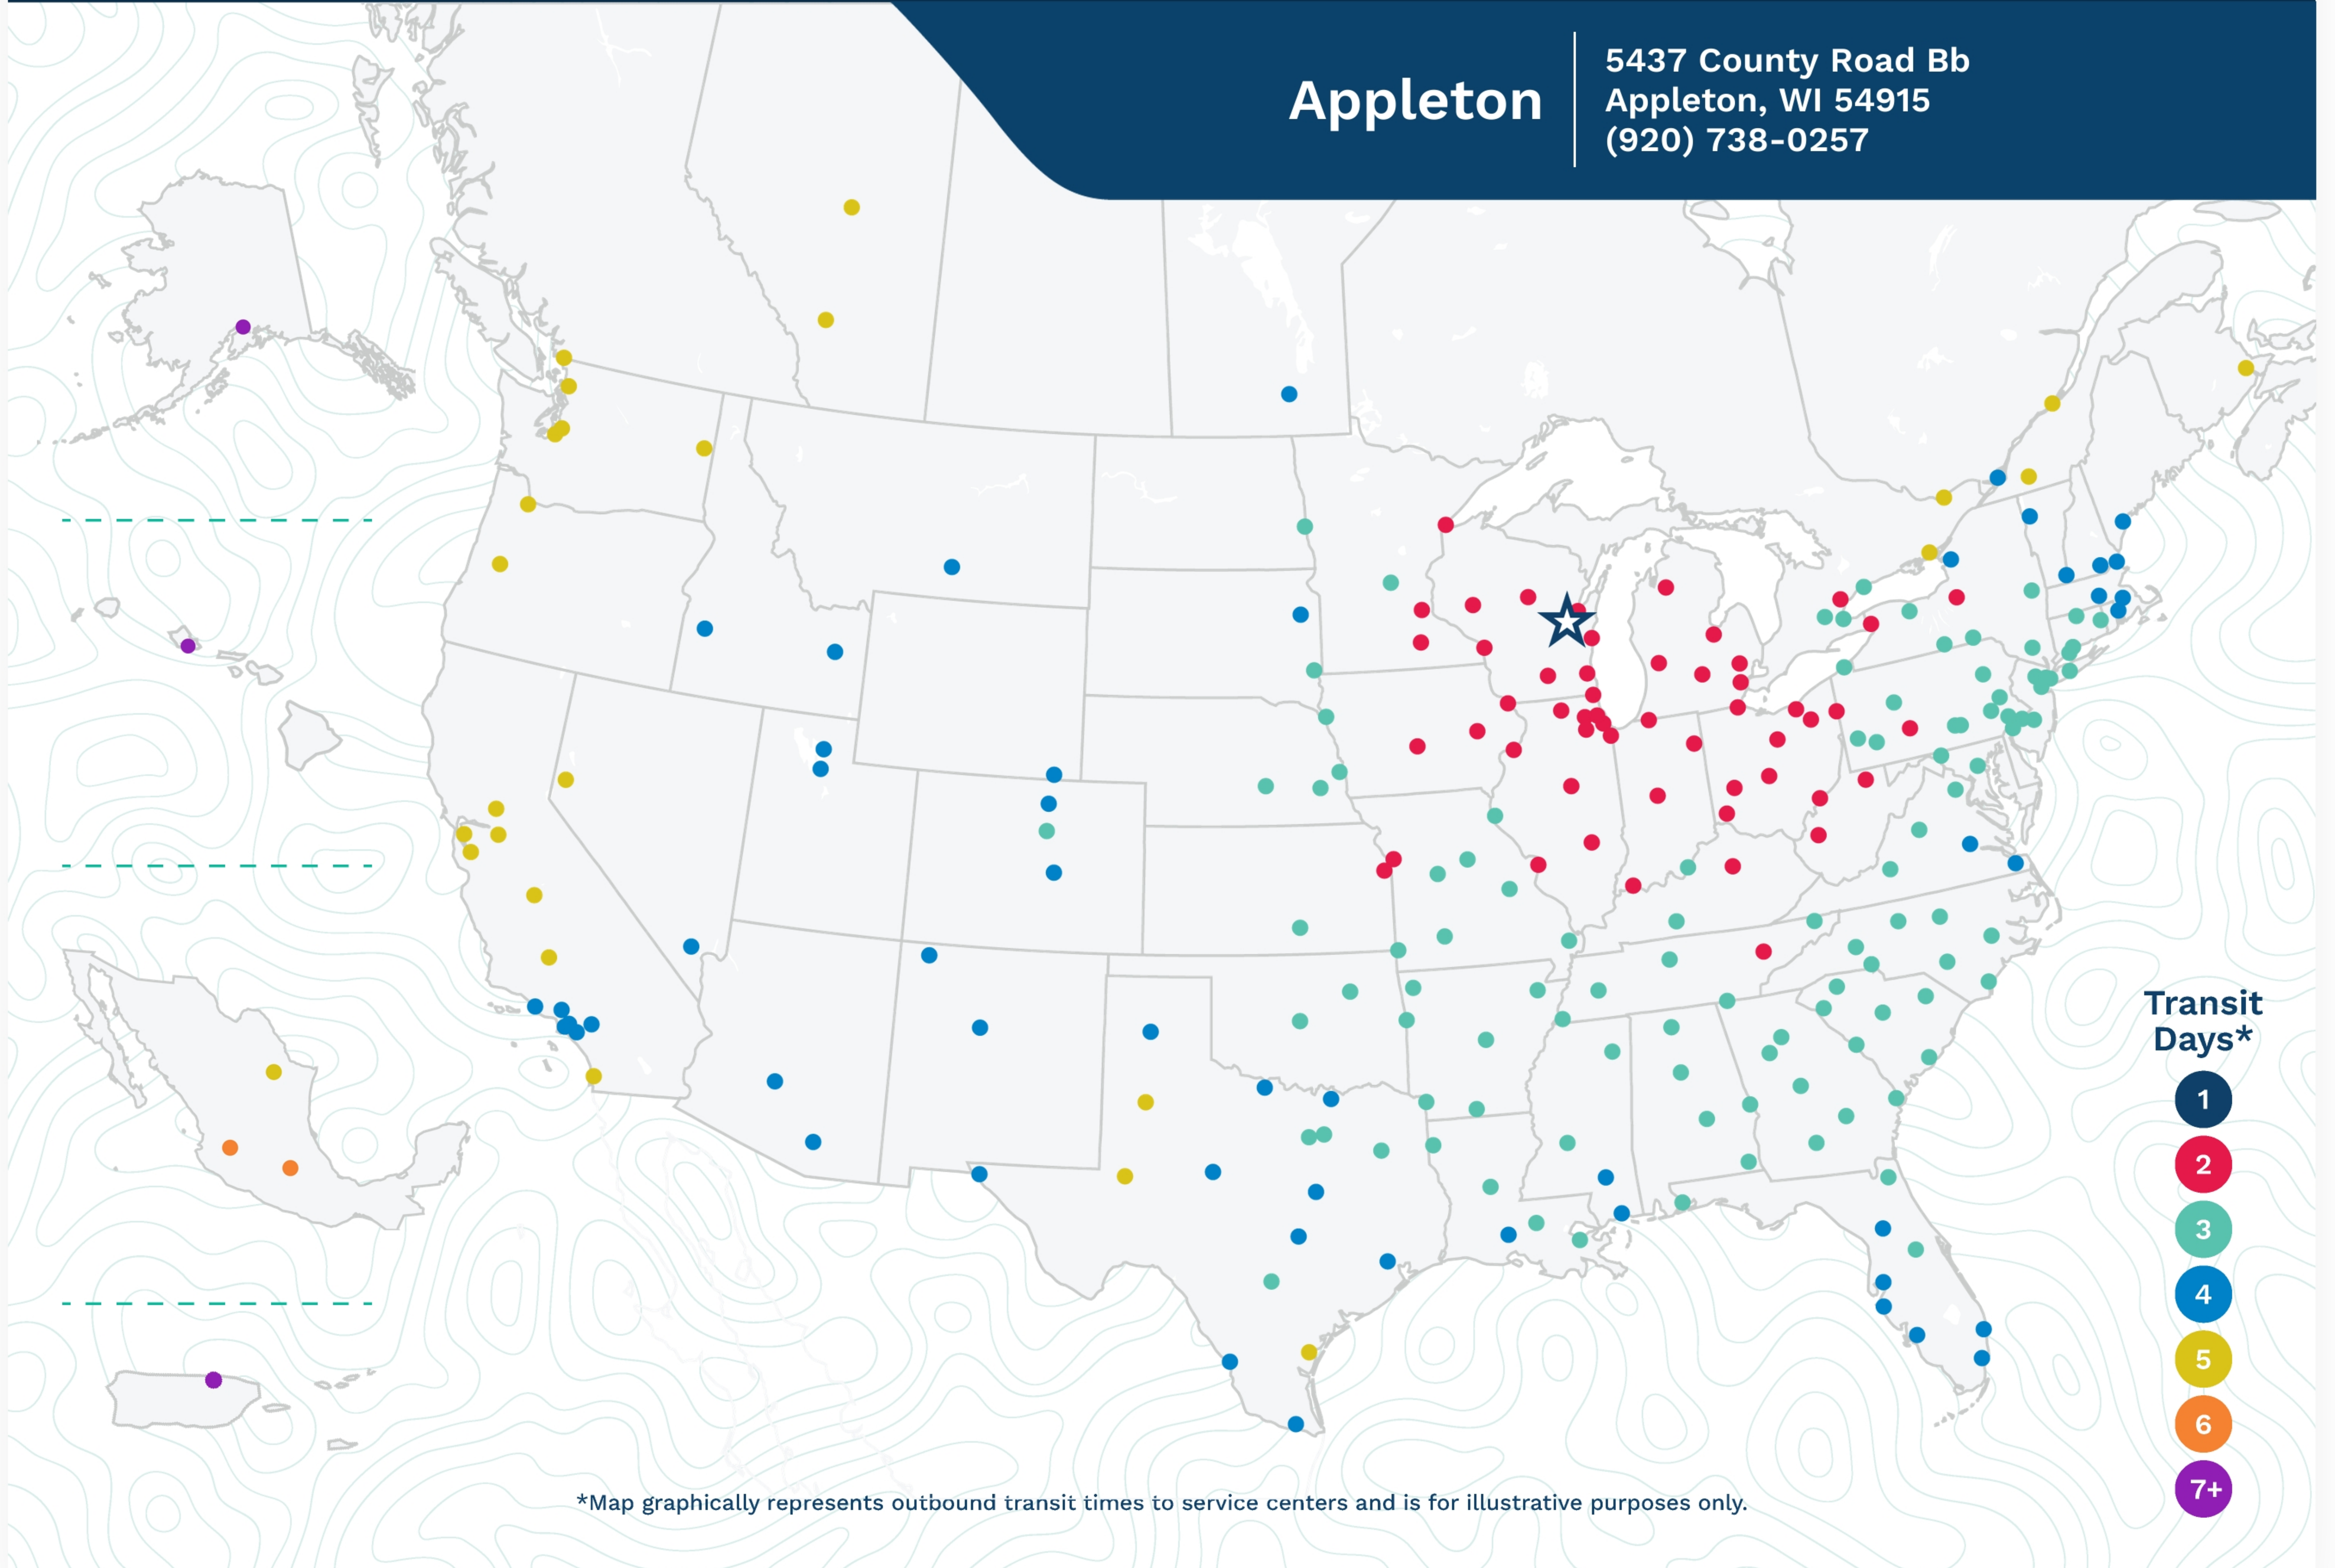

Appleton

5437 County Road Bb
Appleton, WI 54915
(920) 738-0257

*Map graphically represents outbound transit times to service centers and is for illustrative purposes only.