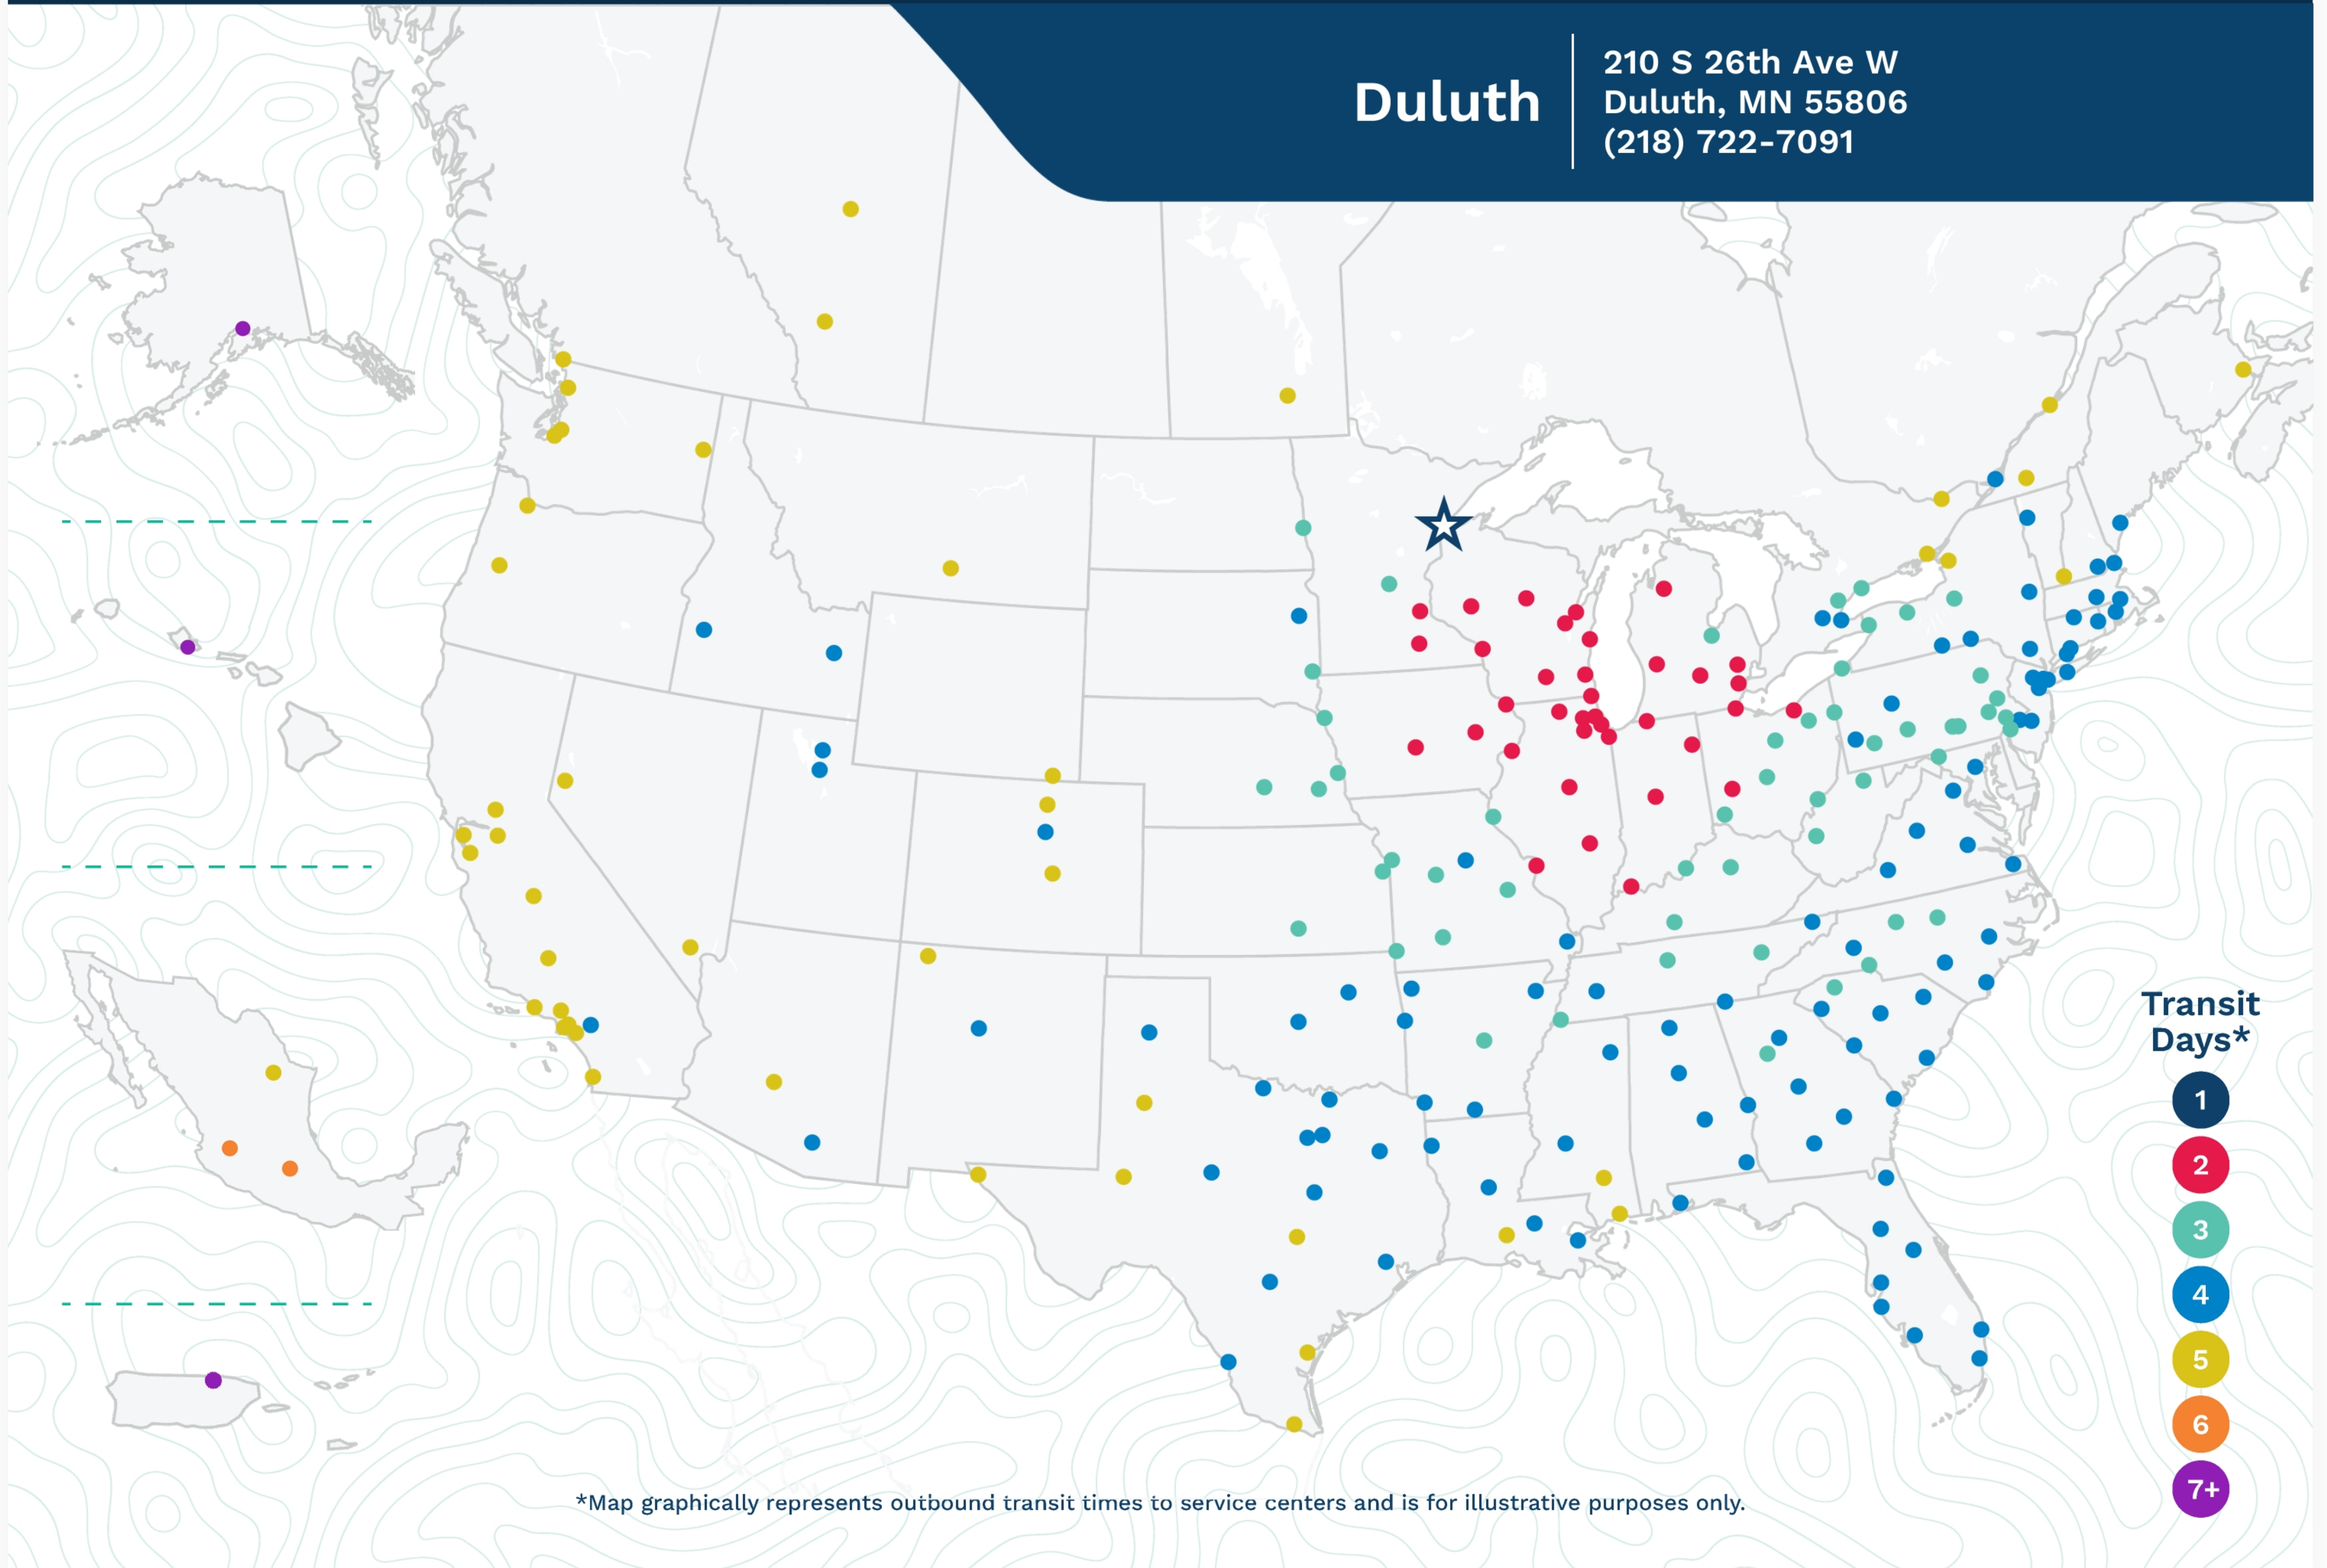

Duluth

210 S 26th Ave W
Duluth, MN 55806
(218) 722-7091

*Map graphically represents outbound transit times to service centers and is for illustrative purposes only.