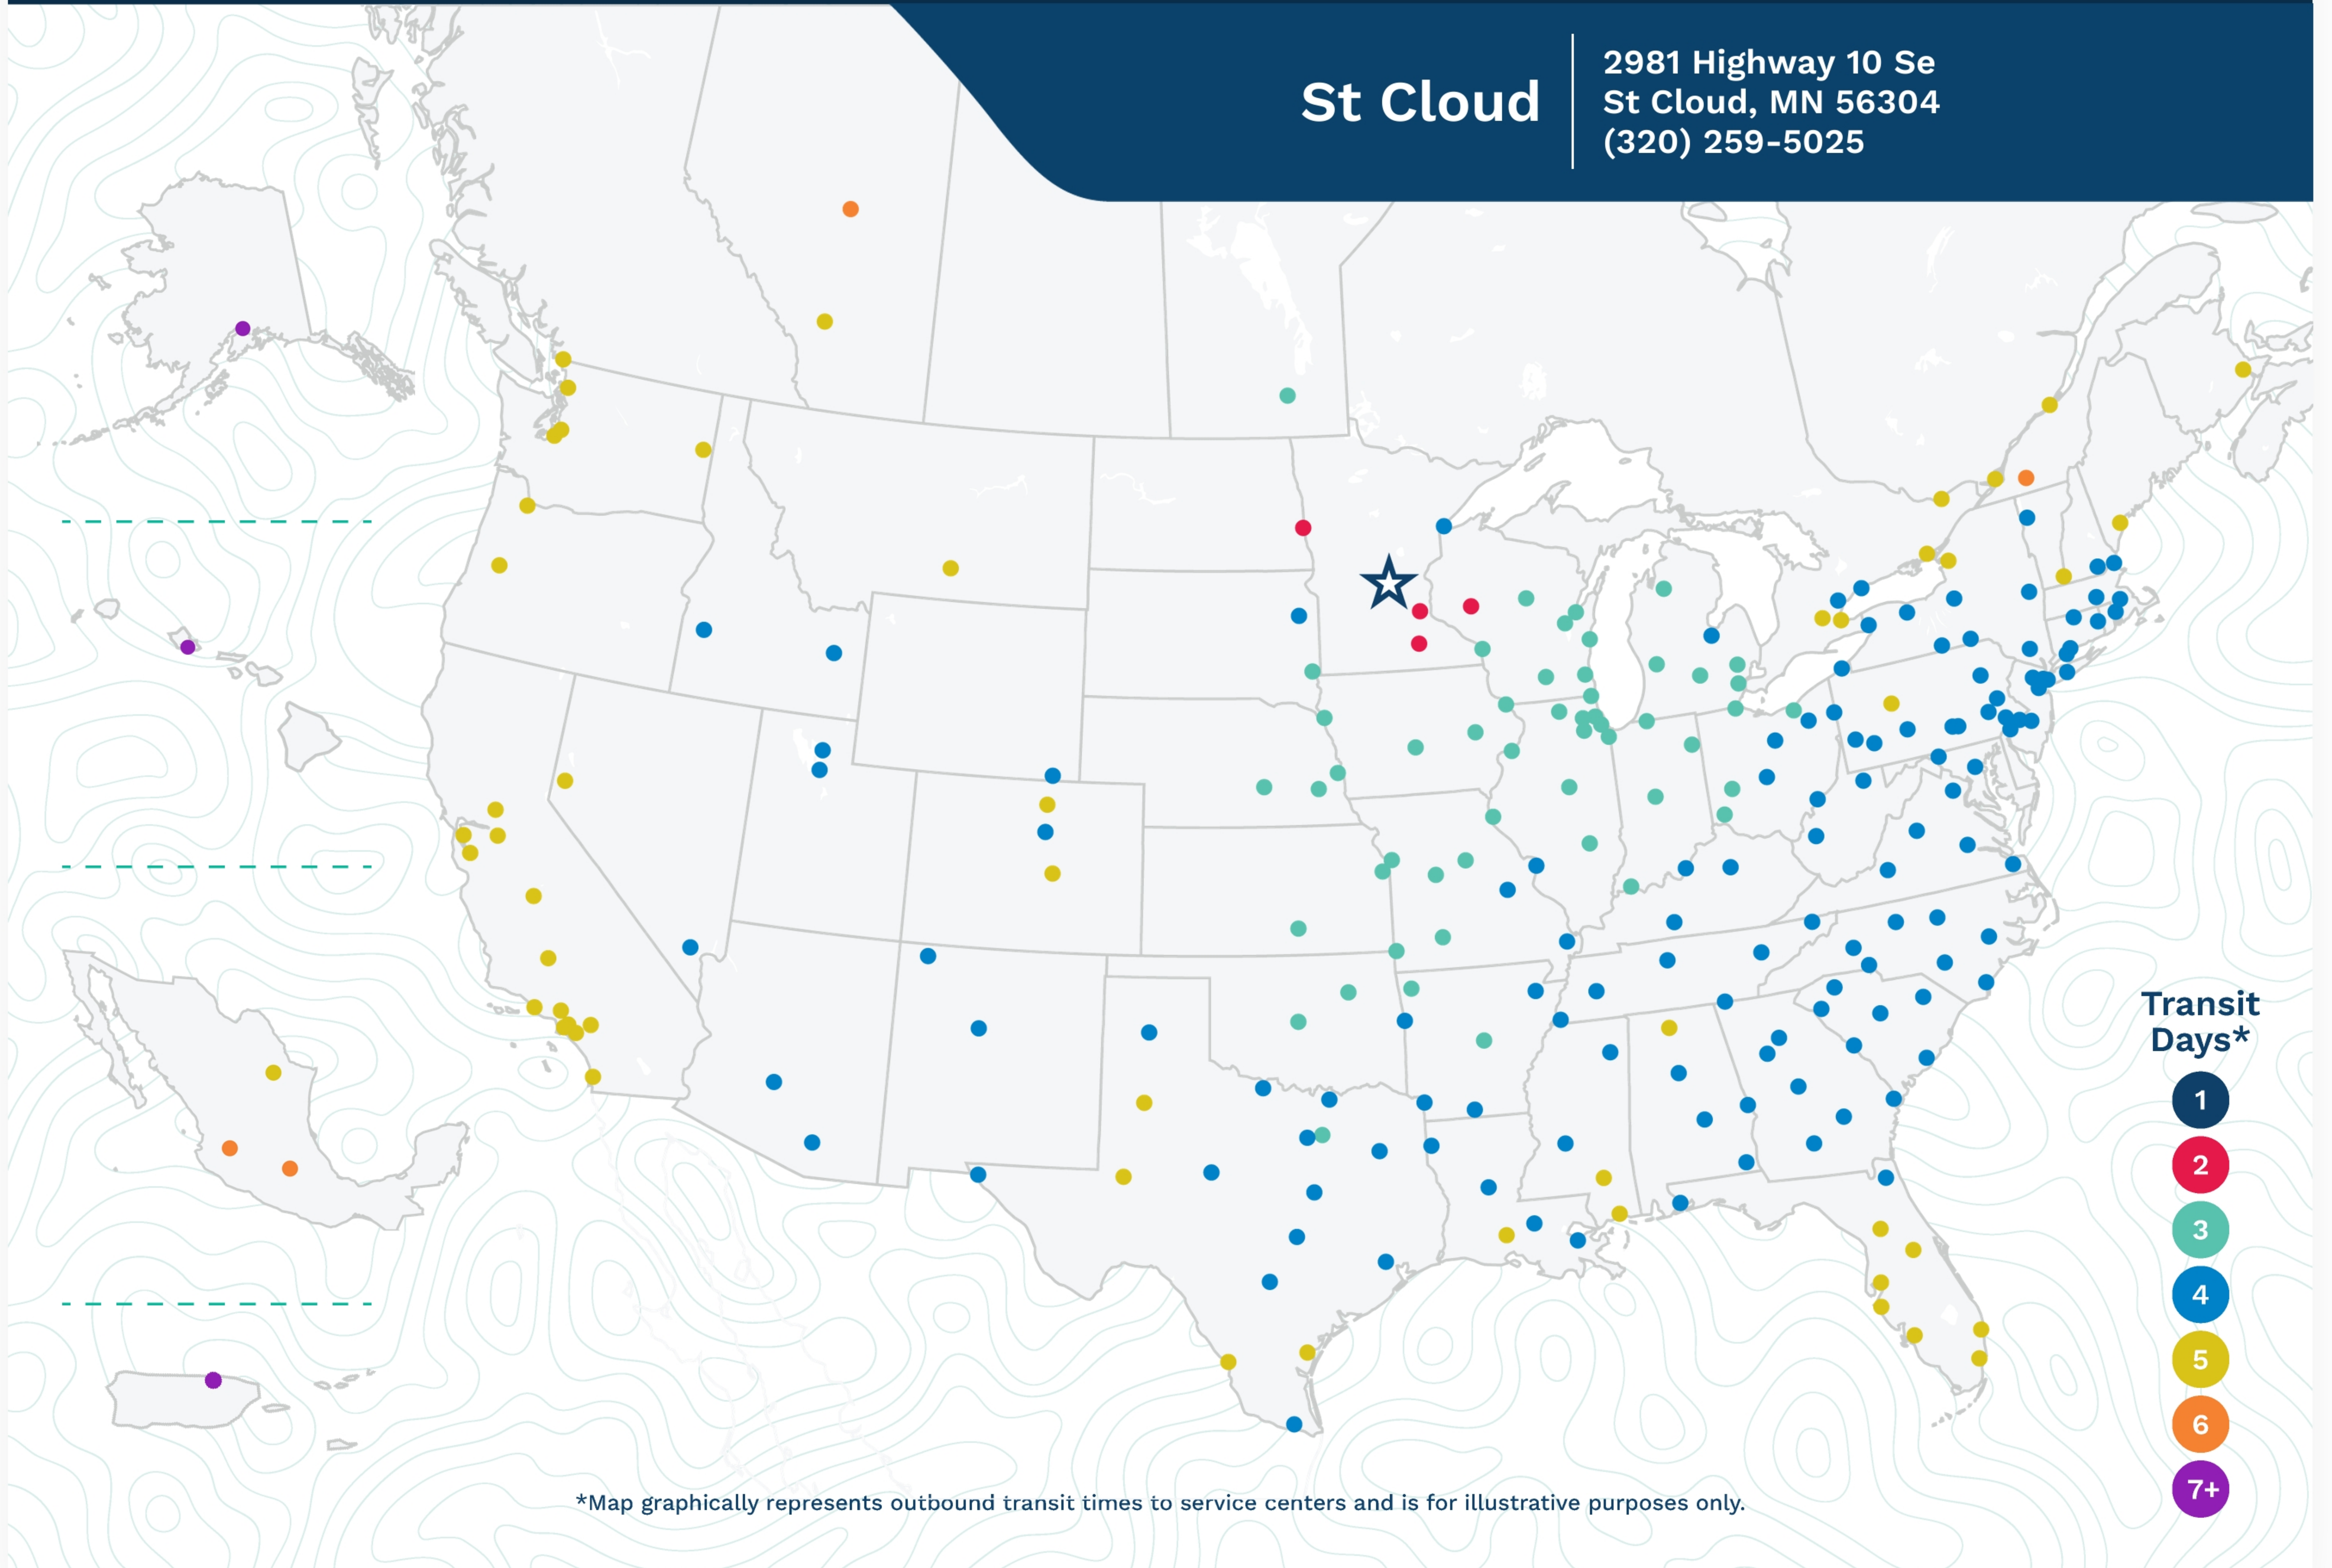

# Advertised Transit Times

via the ABF Freight® Network

**St Cloud**

2981 Highway 10 Se  
St Cloud, MN 56304  
(320) 259-5025

Transit Days\*

- 1
- 2
- 3
- 4
- 5
- 6
- 7+

\*Map graphically represents outbound transit times to service centers and is for illustrative purposes only.