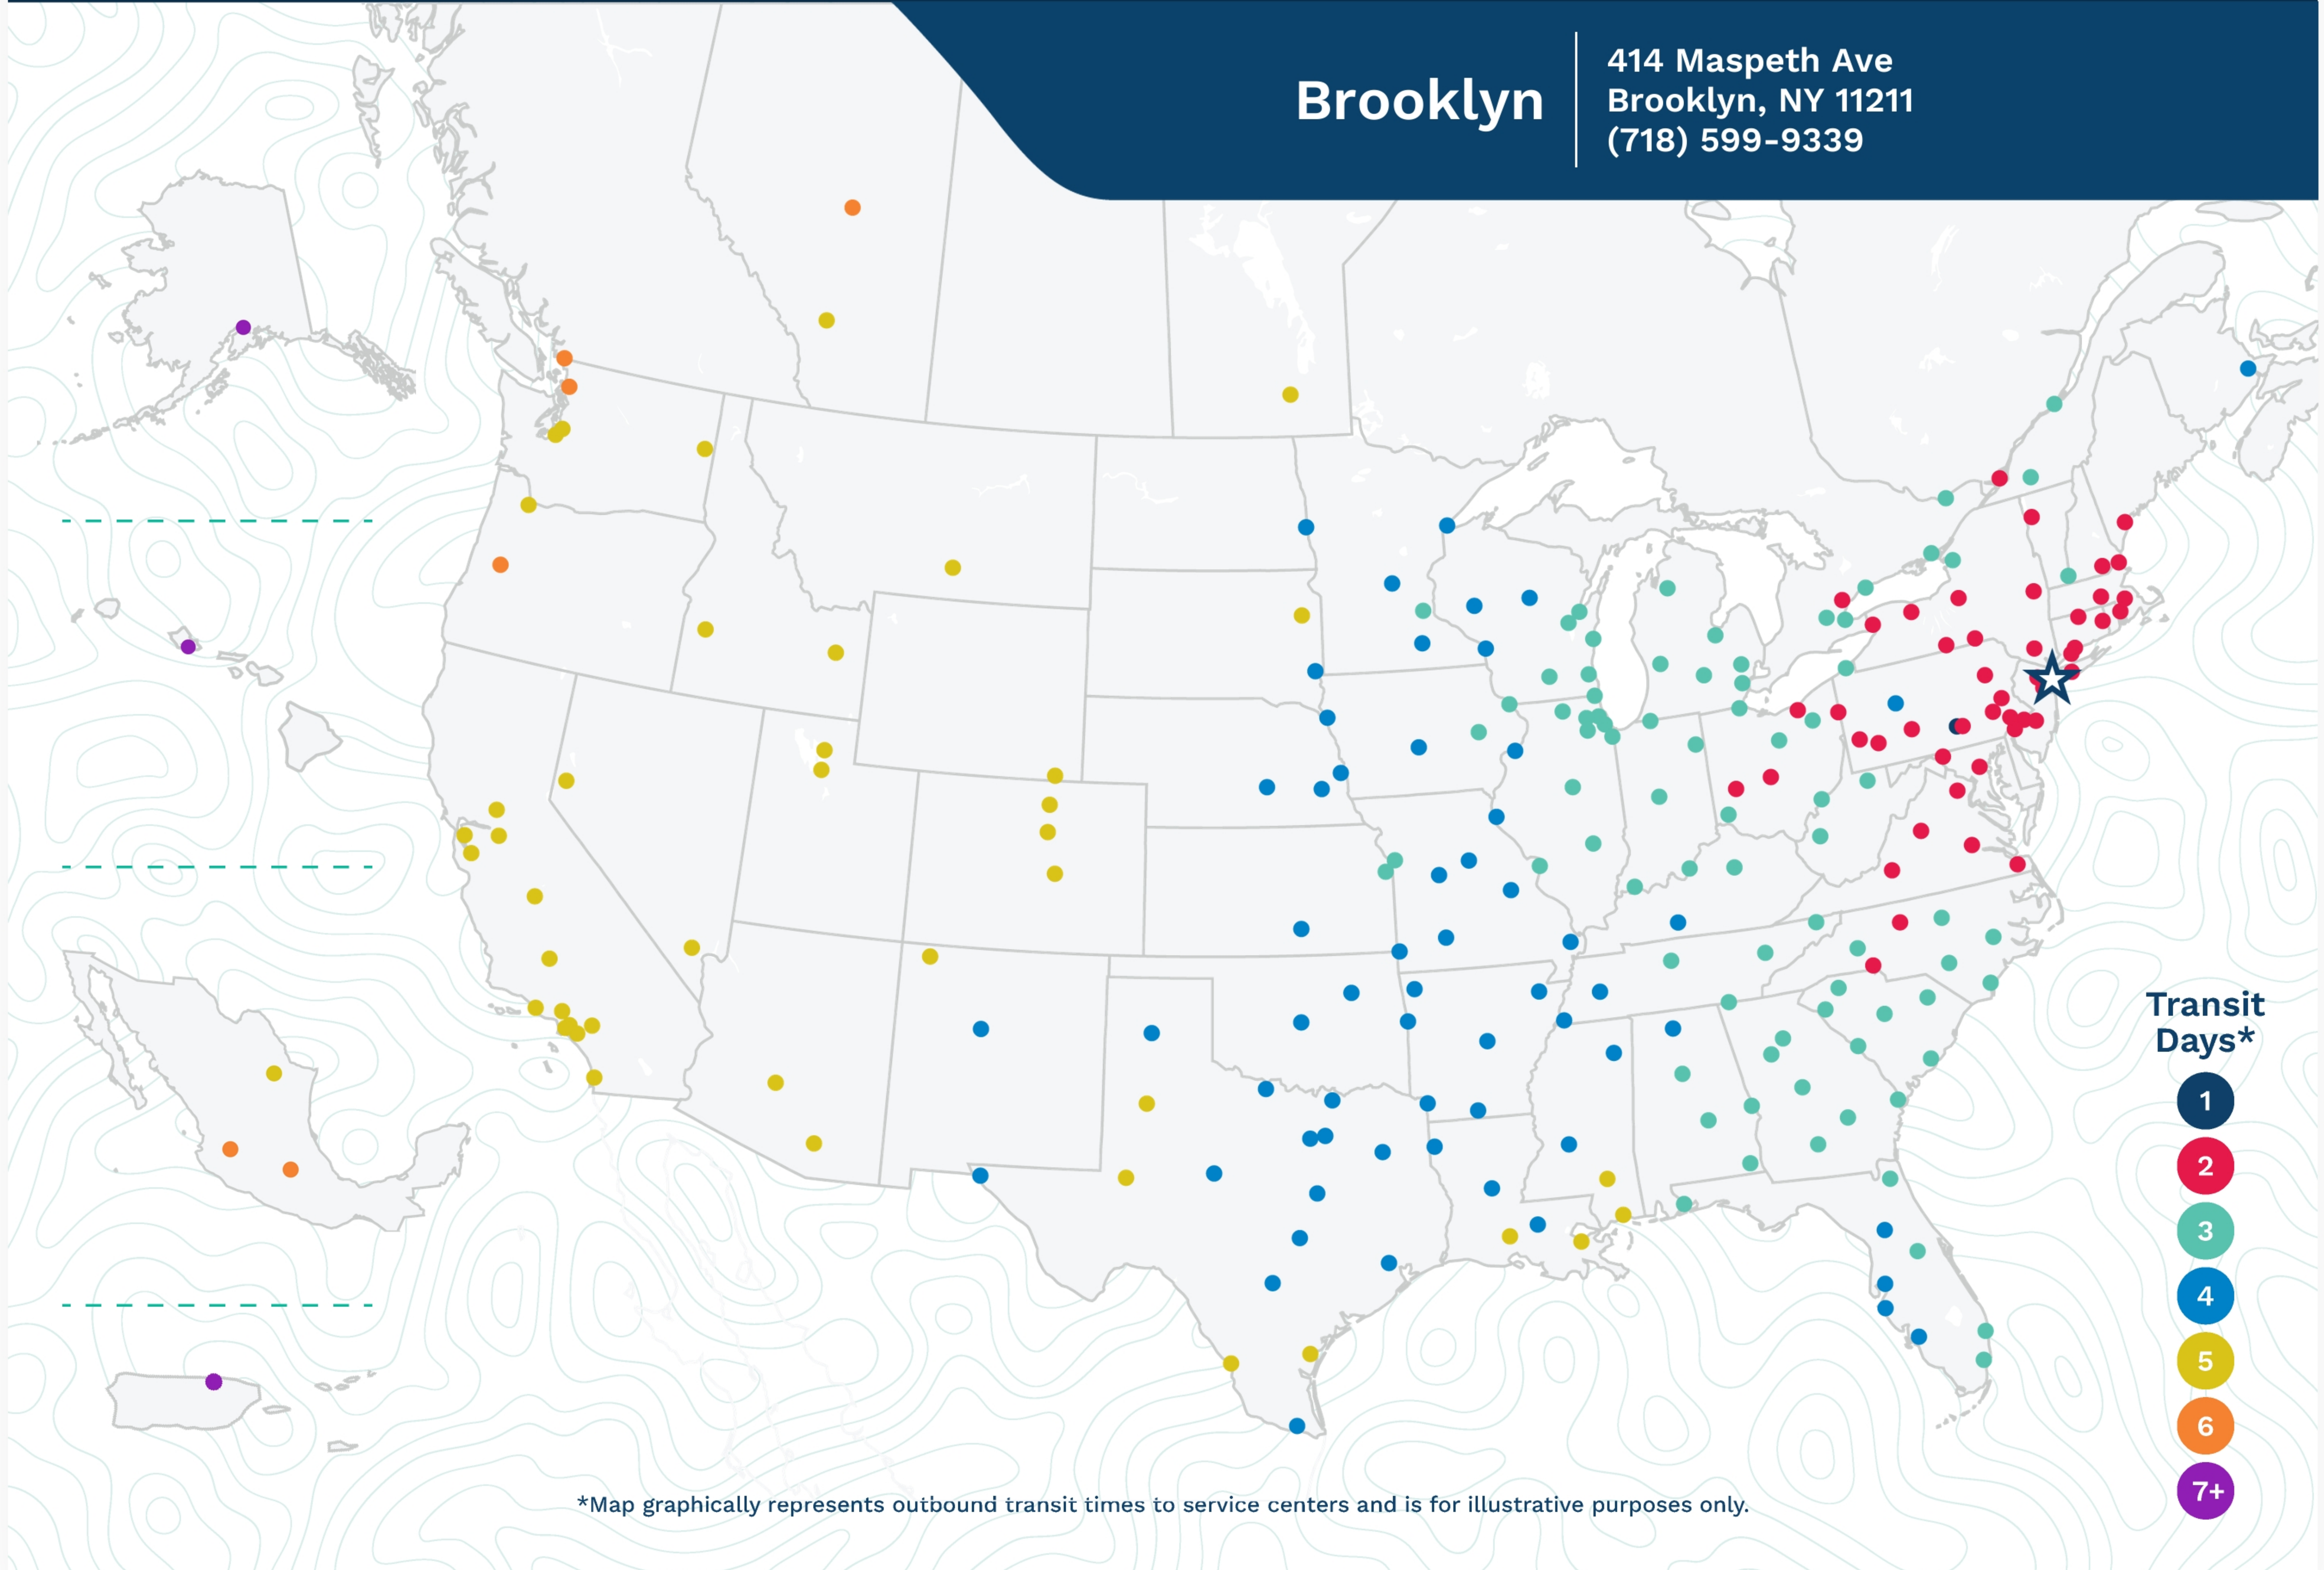

Brooklyn

414 Maspeth Ave  
Brooklyn, NY 11211  
(718) 599-9339

\*Map graphically represents outbound transit times to service centers and is for illustrative purposes only.