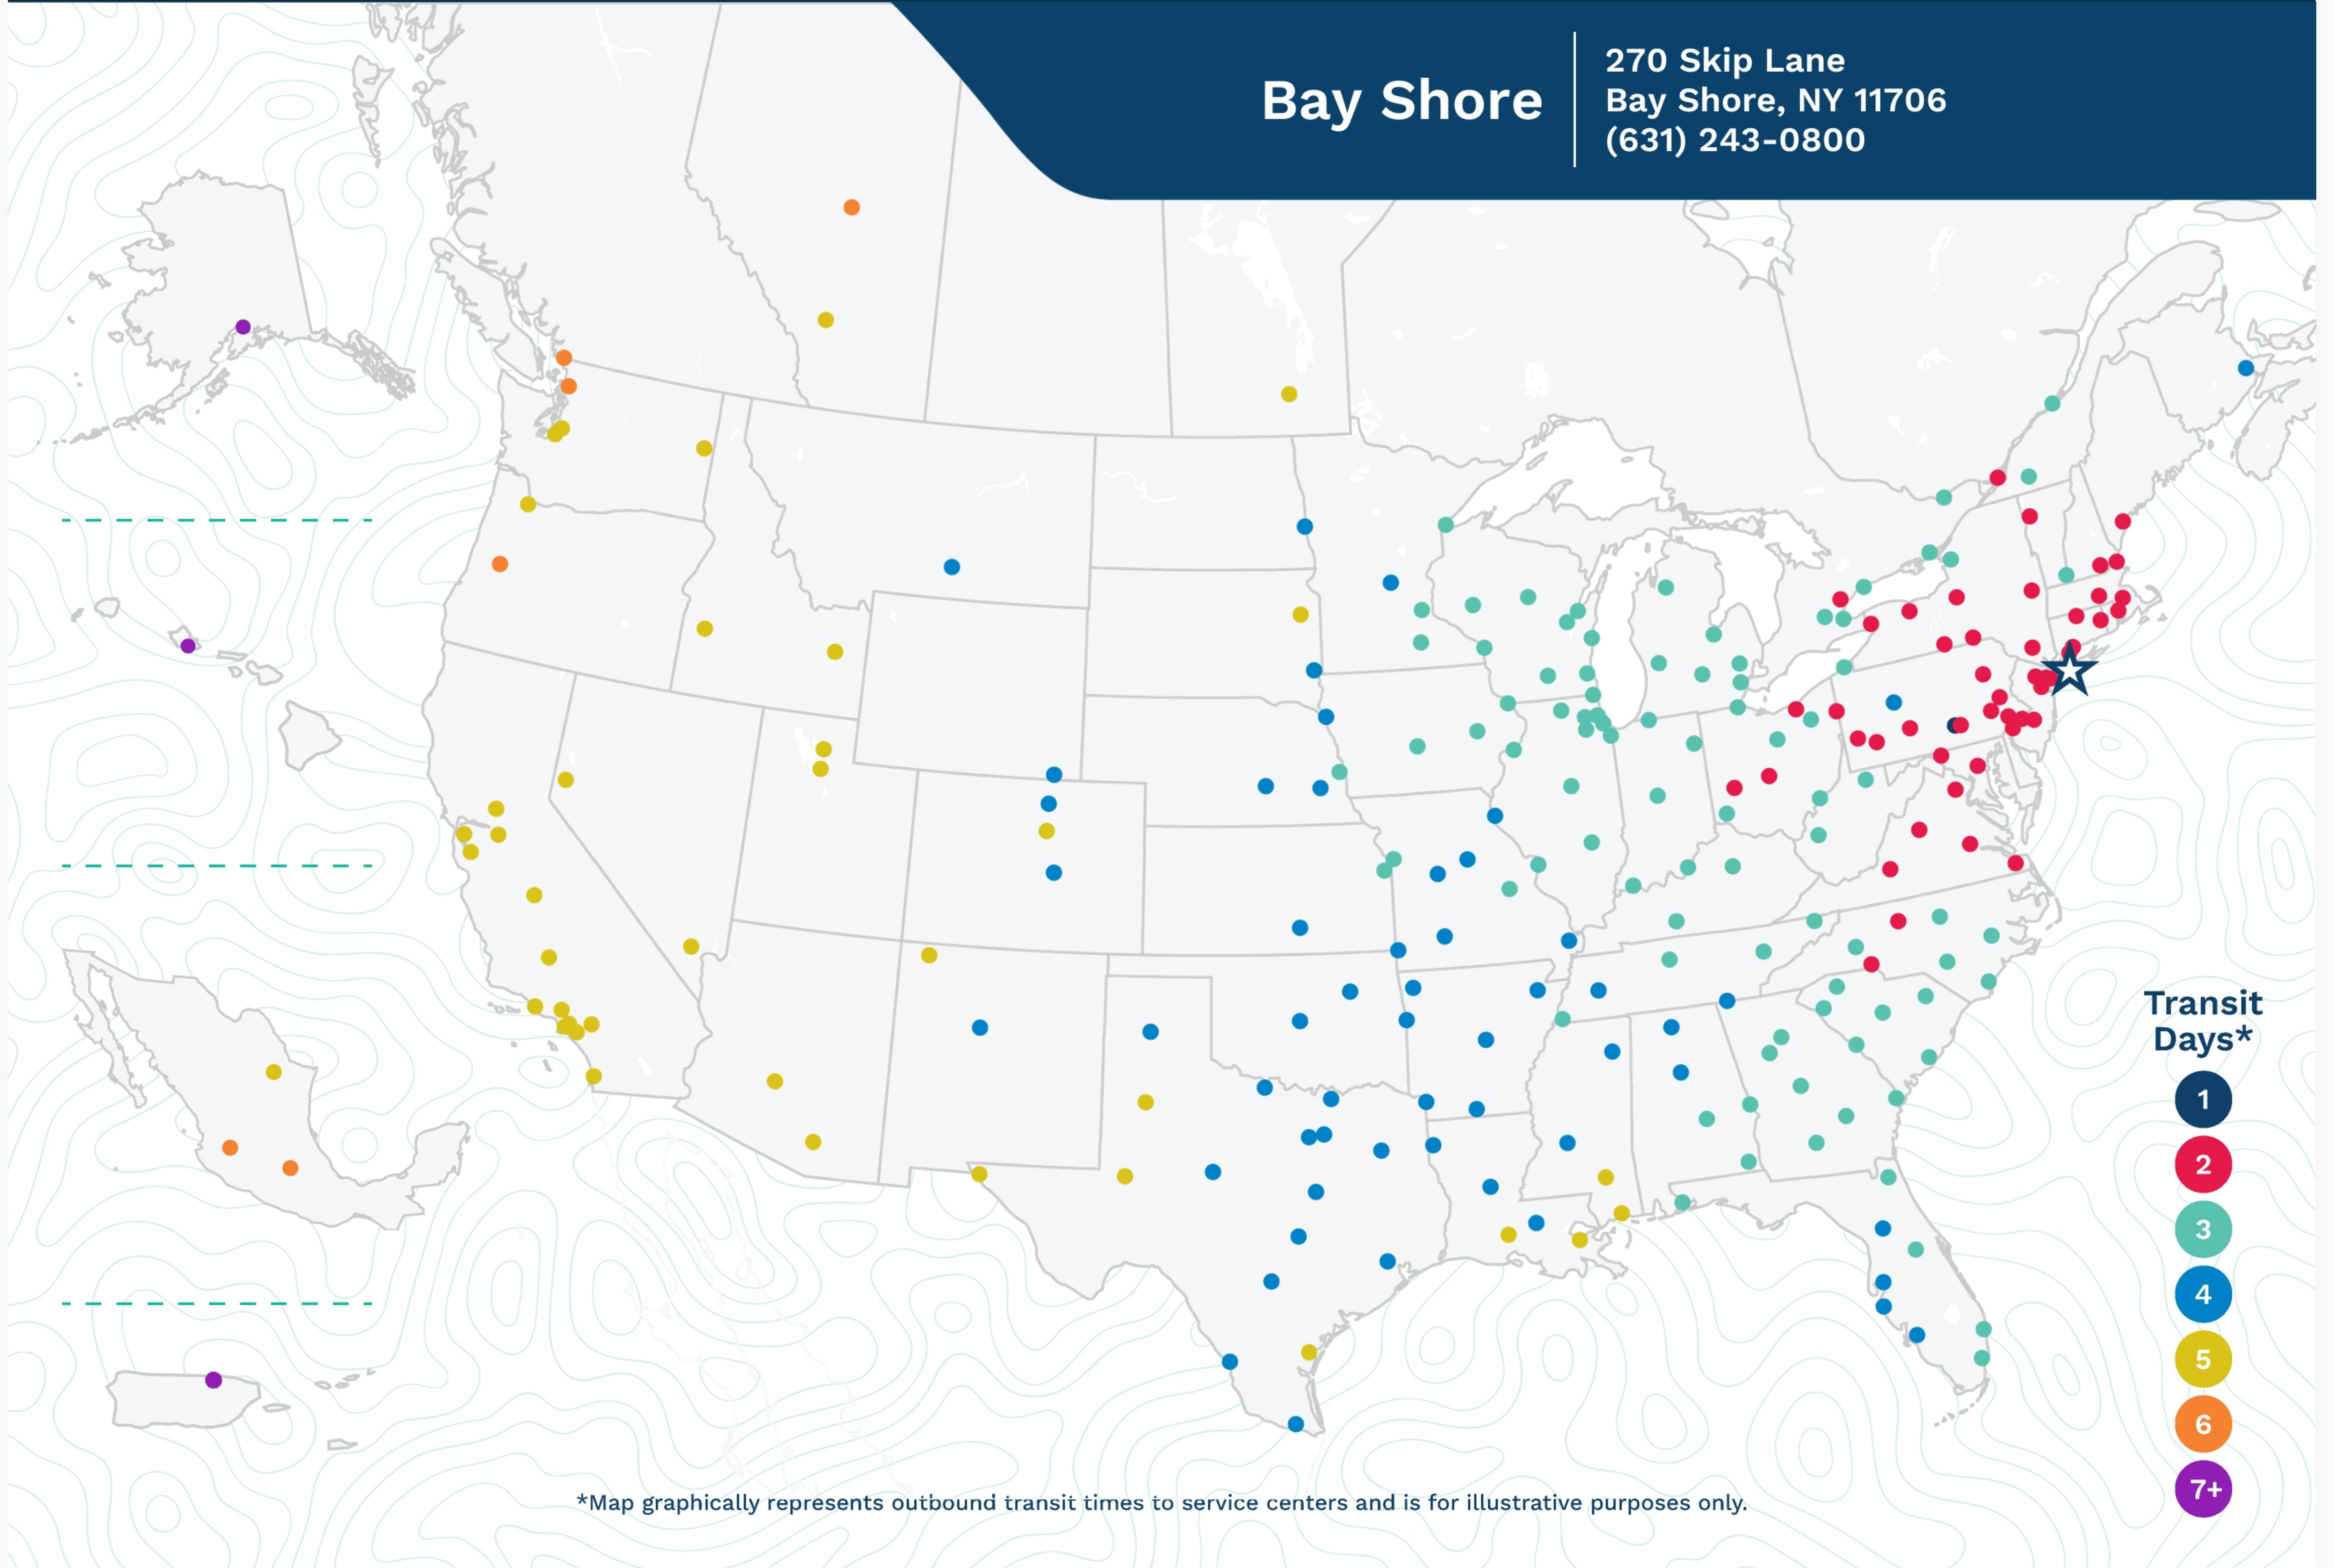

Advertised Transit Times

via the ABF Freight® Network

Bay Shore

270 Skip Lane
Bay Shore, NY 11706
(631) 243-0800

*Map graphically represents outbound transit times to service centers and is for illustrative purposes only.