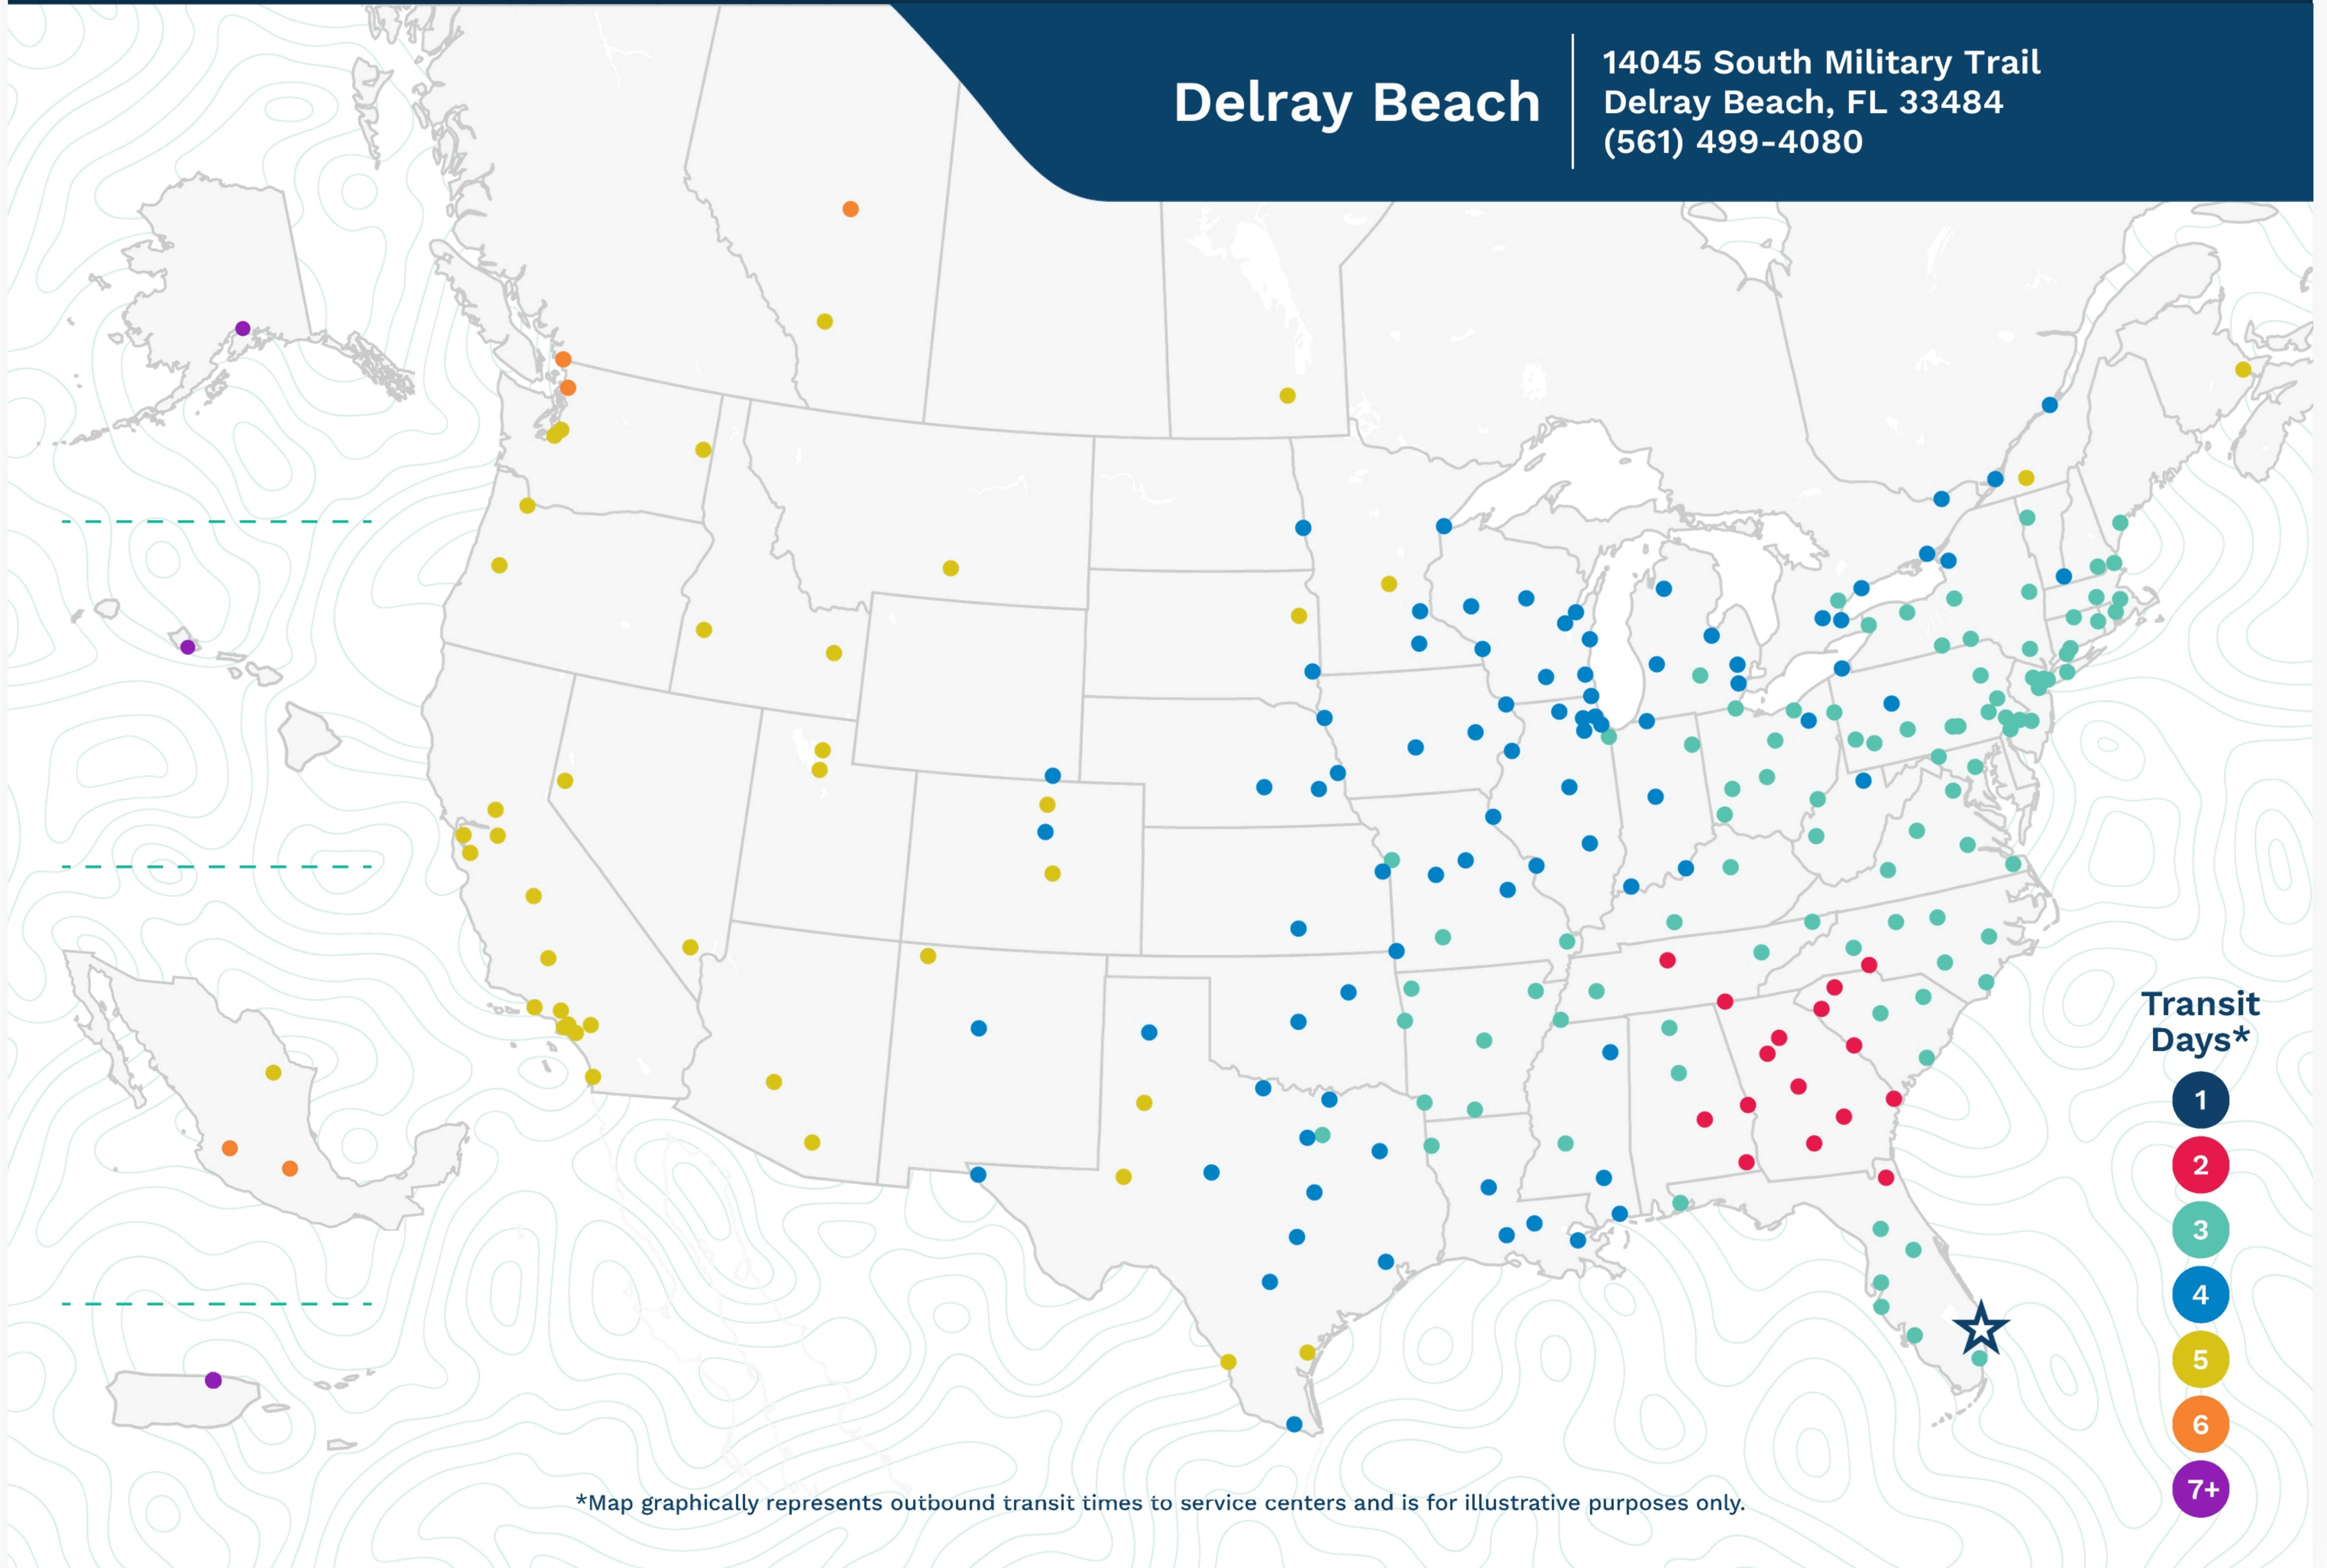

Advertised Transit Times

via the ABF Freight® Network

Delray Beach

14045 South Military Trail
Delray Beach, FL 33484
(561) 499-4080

*Map graphically represents outbound transit times to service centers and is for illustrative purposes only.