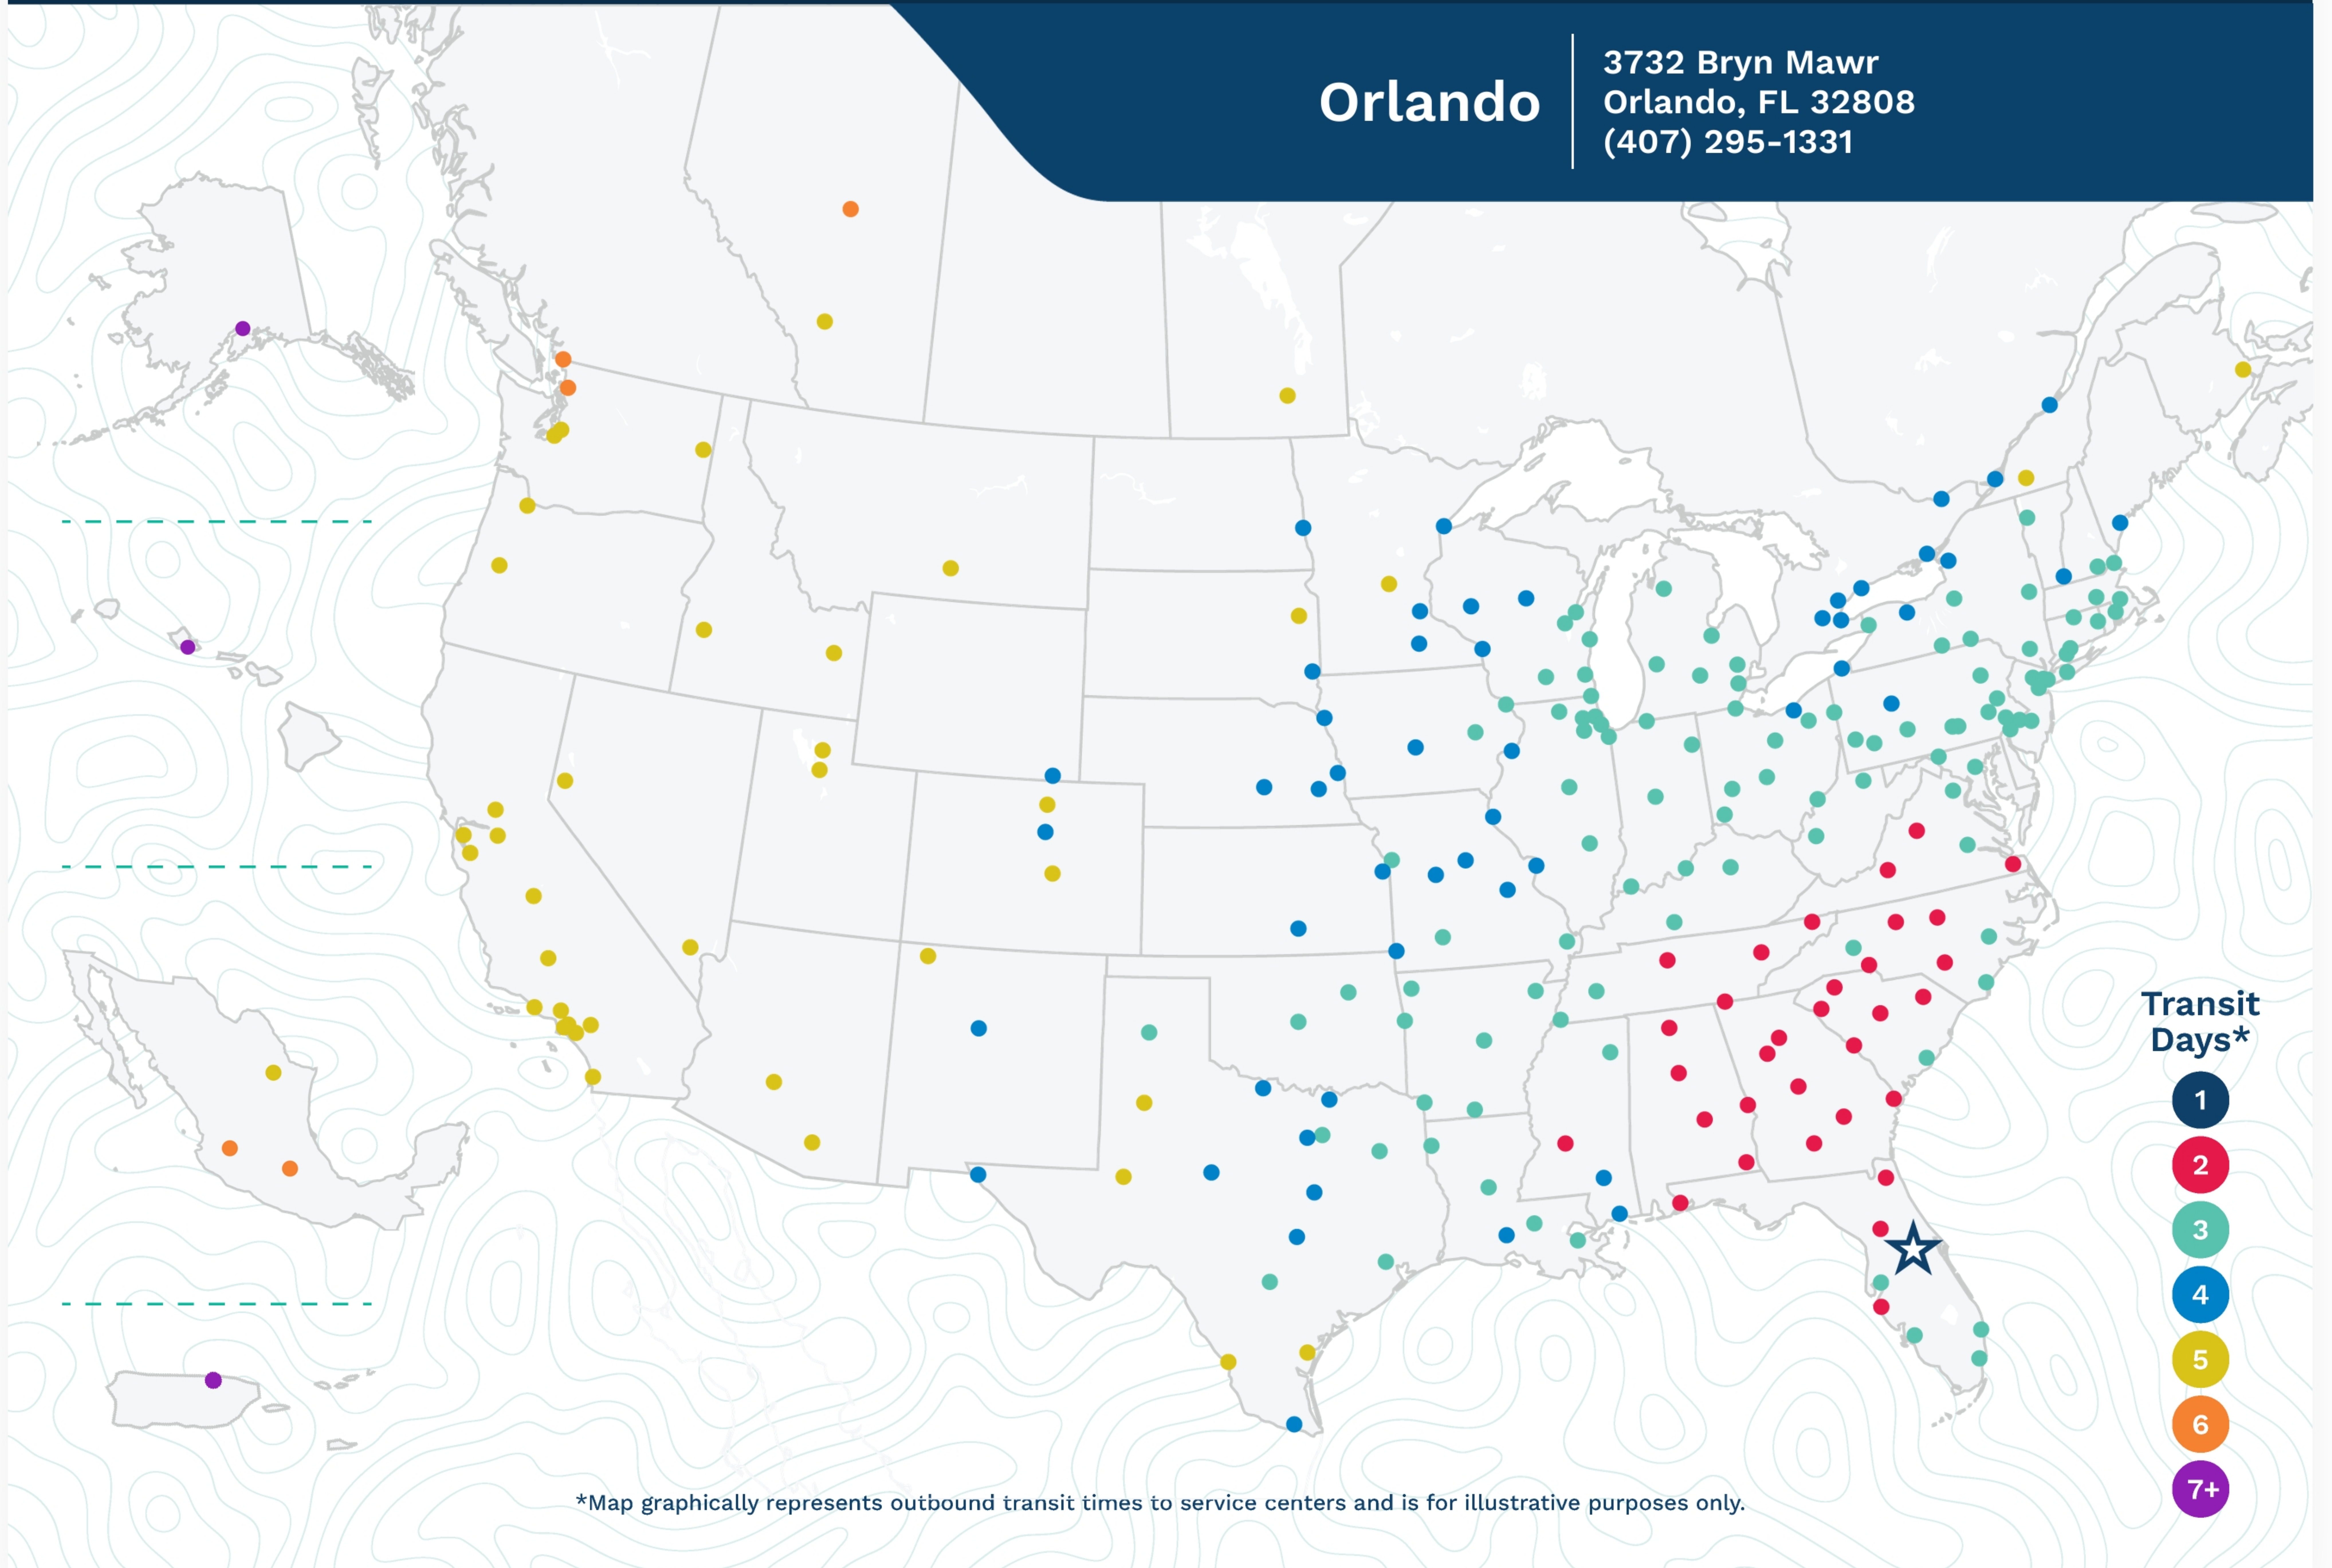

Advertised Transit Times

via the ABF Freight® Network

Orlando

3732 Bryn Mawr
Orlando, FL 32808
(407) 295-1331

*Map graphically represents outbound transit times to service centers and is for illustrative purposes only.