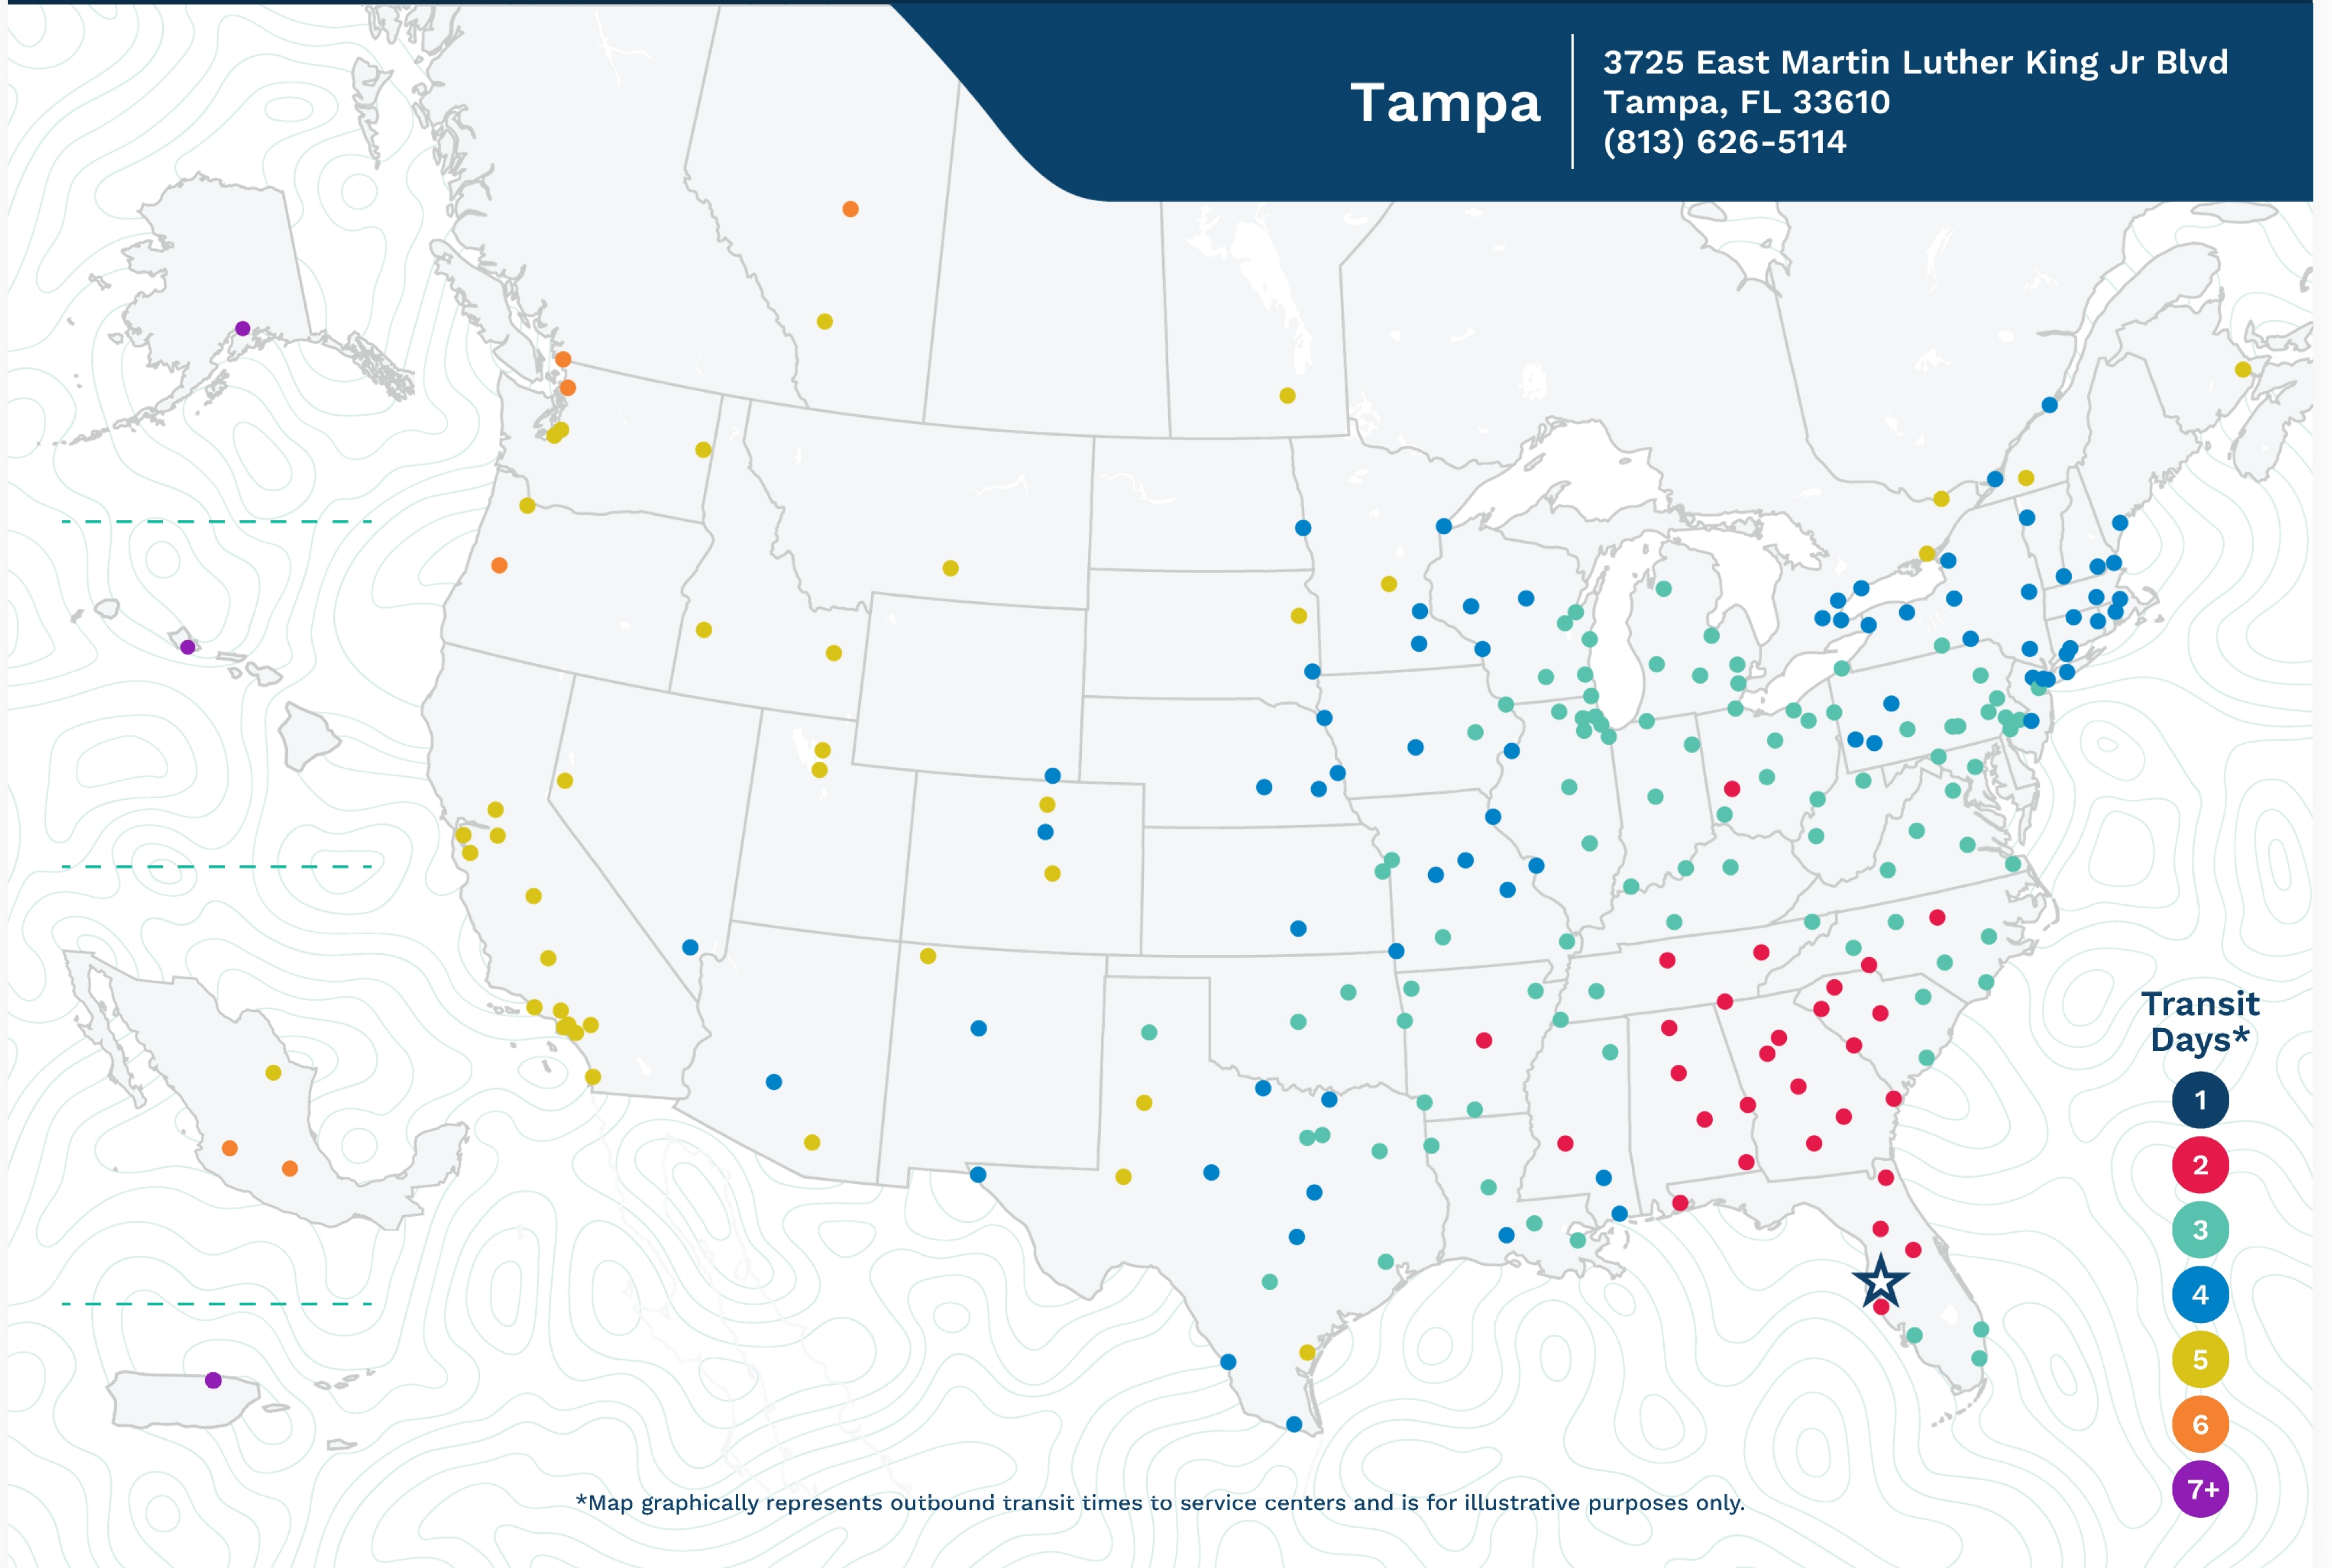

Tampa

3725 East Martin Luther King Jr Blvd
Tampa, FL 33610
(813) 626-5114

*Map graphically represents outbound transit times to service centers and is for illustrative purposes only.