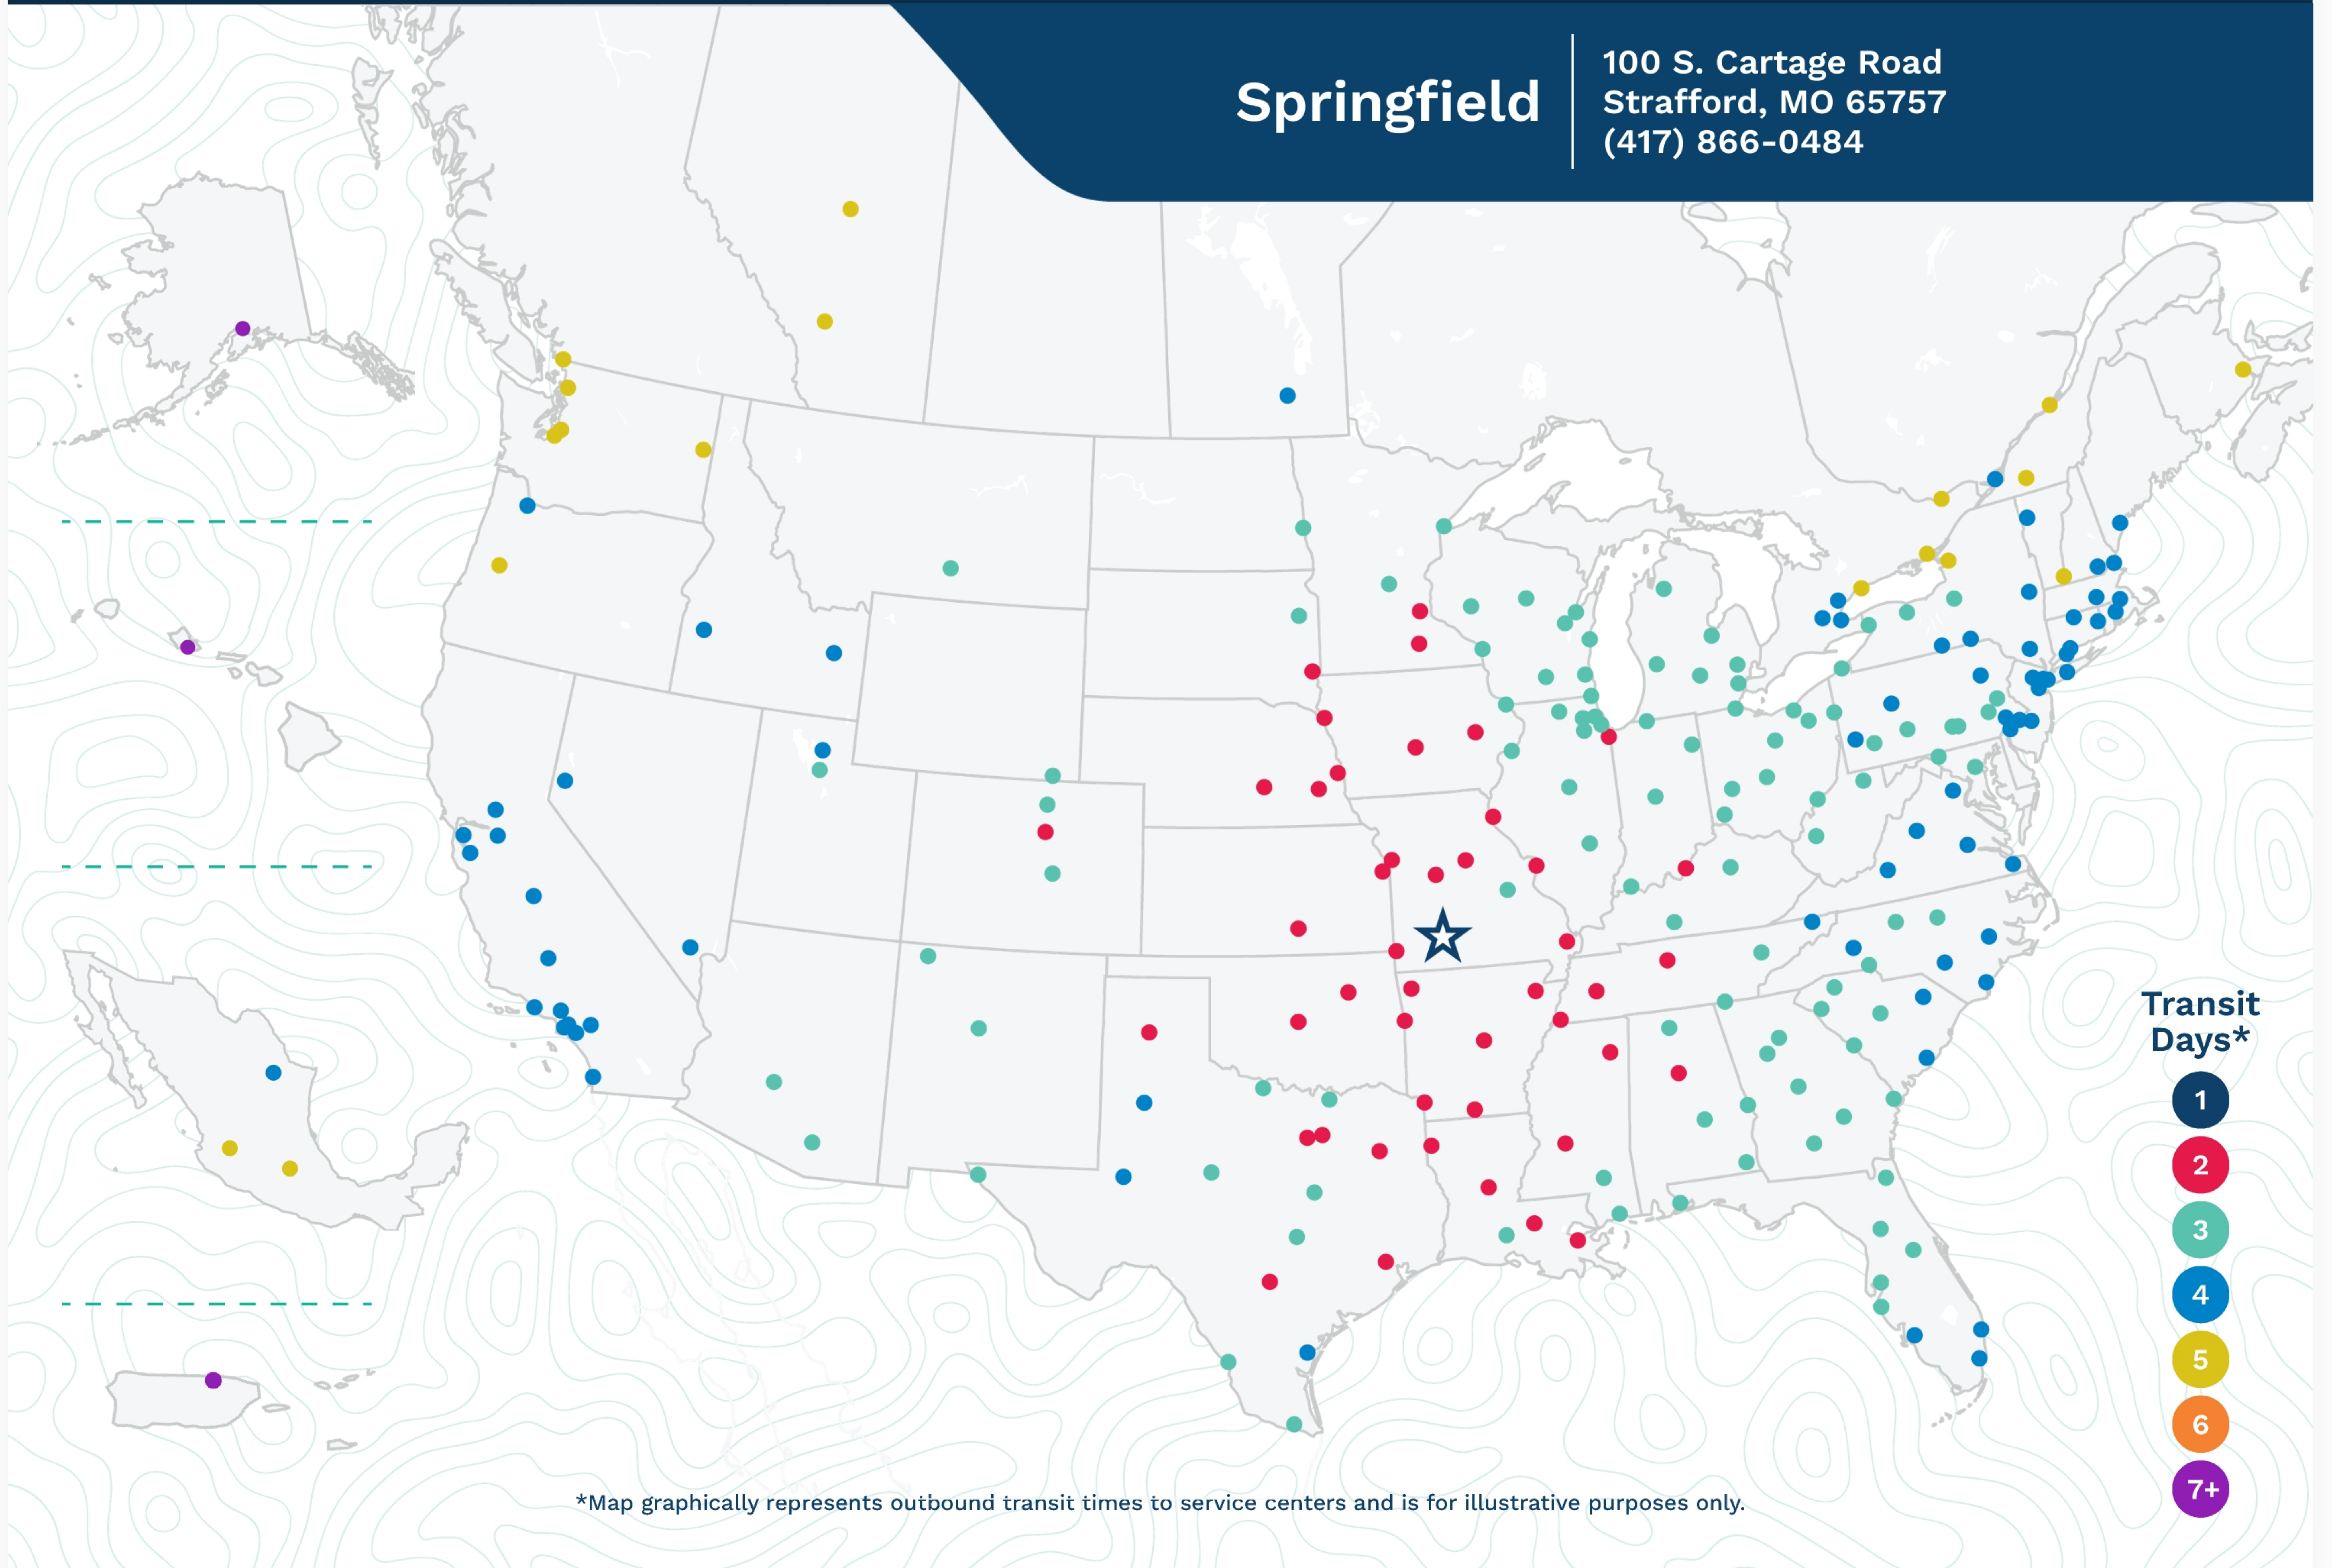

Springfield

100 S. Cartage Road
Strafford, MO 65757
(417) 866-0484

*Map graphically represents outbound transit times to service centers and is for illustrative purposes only.