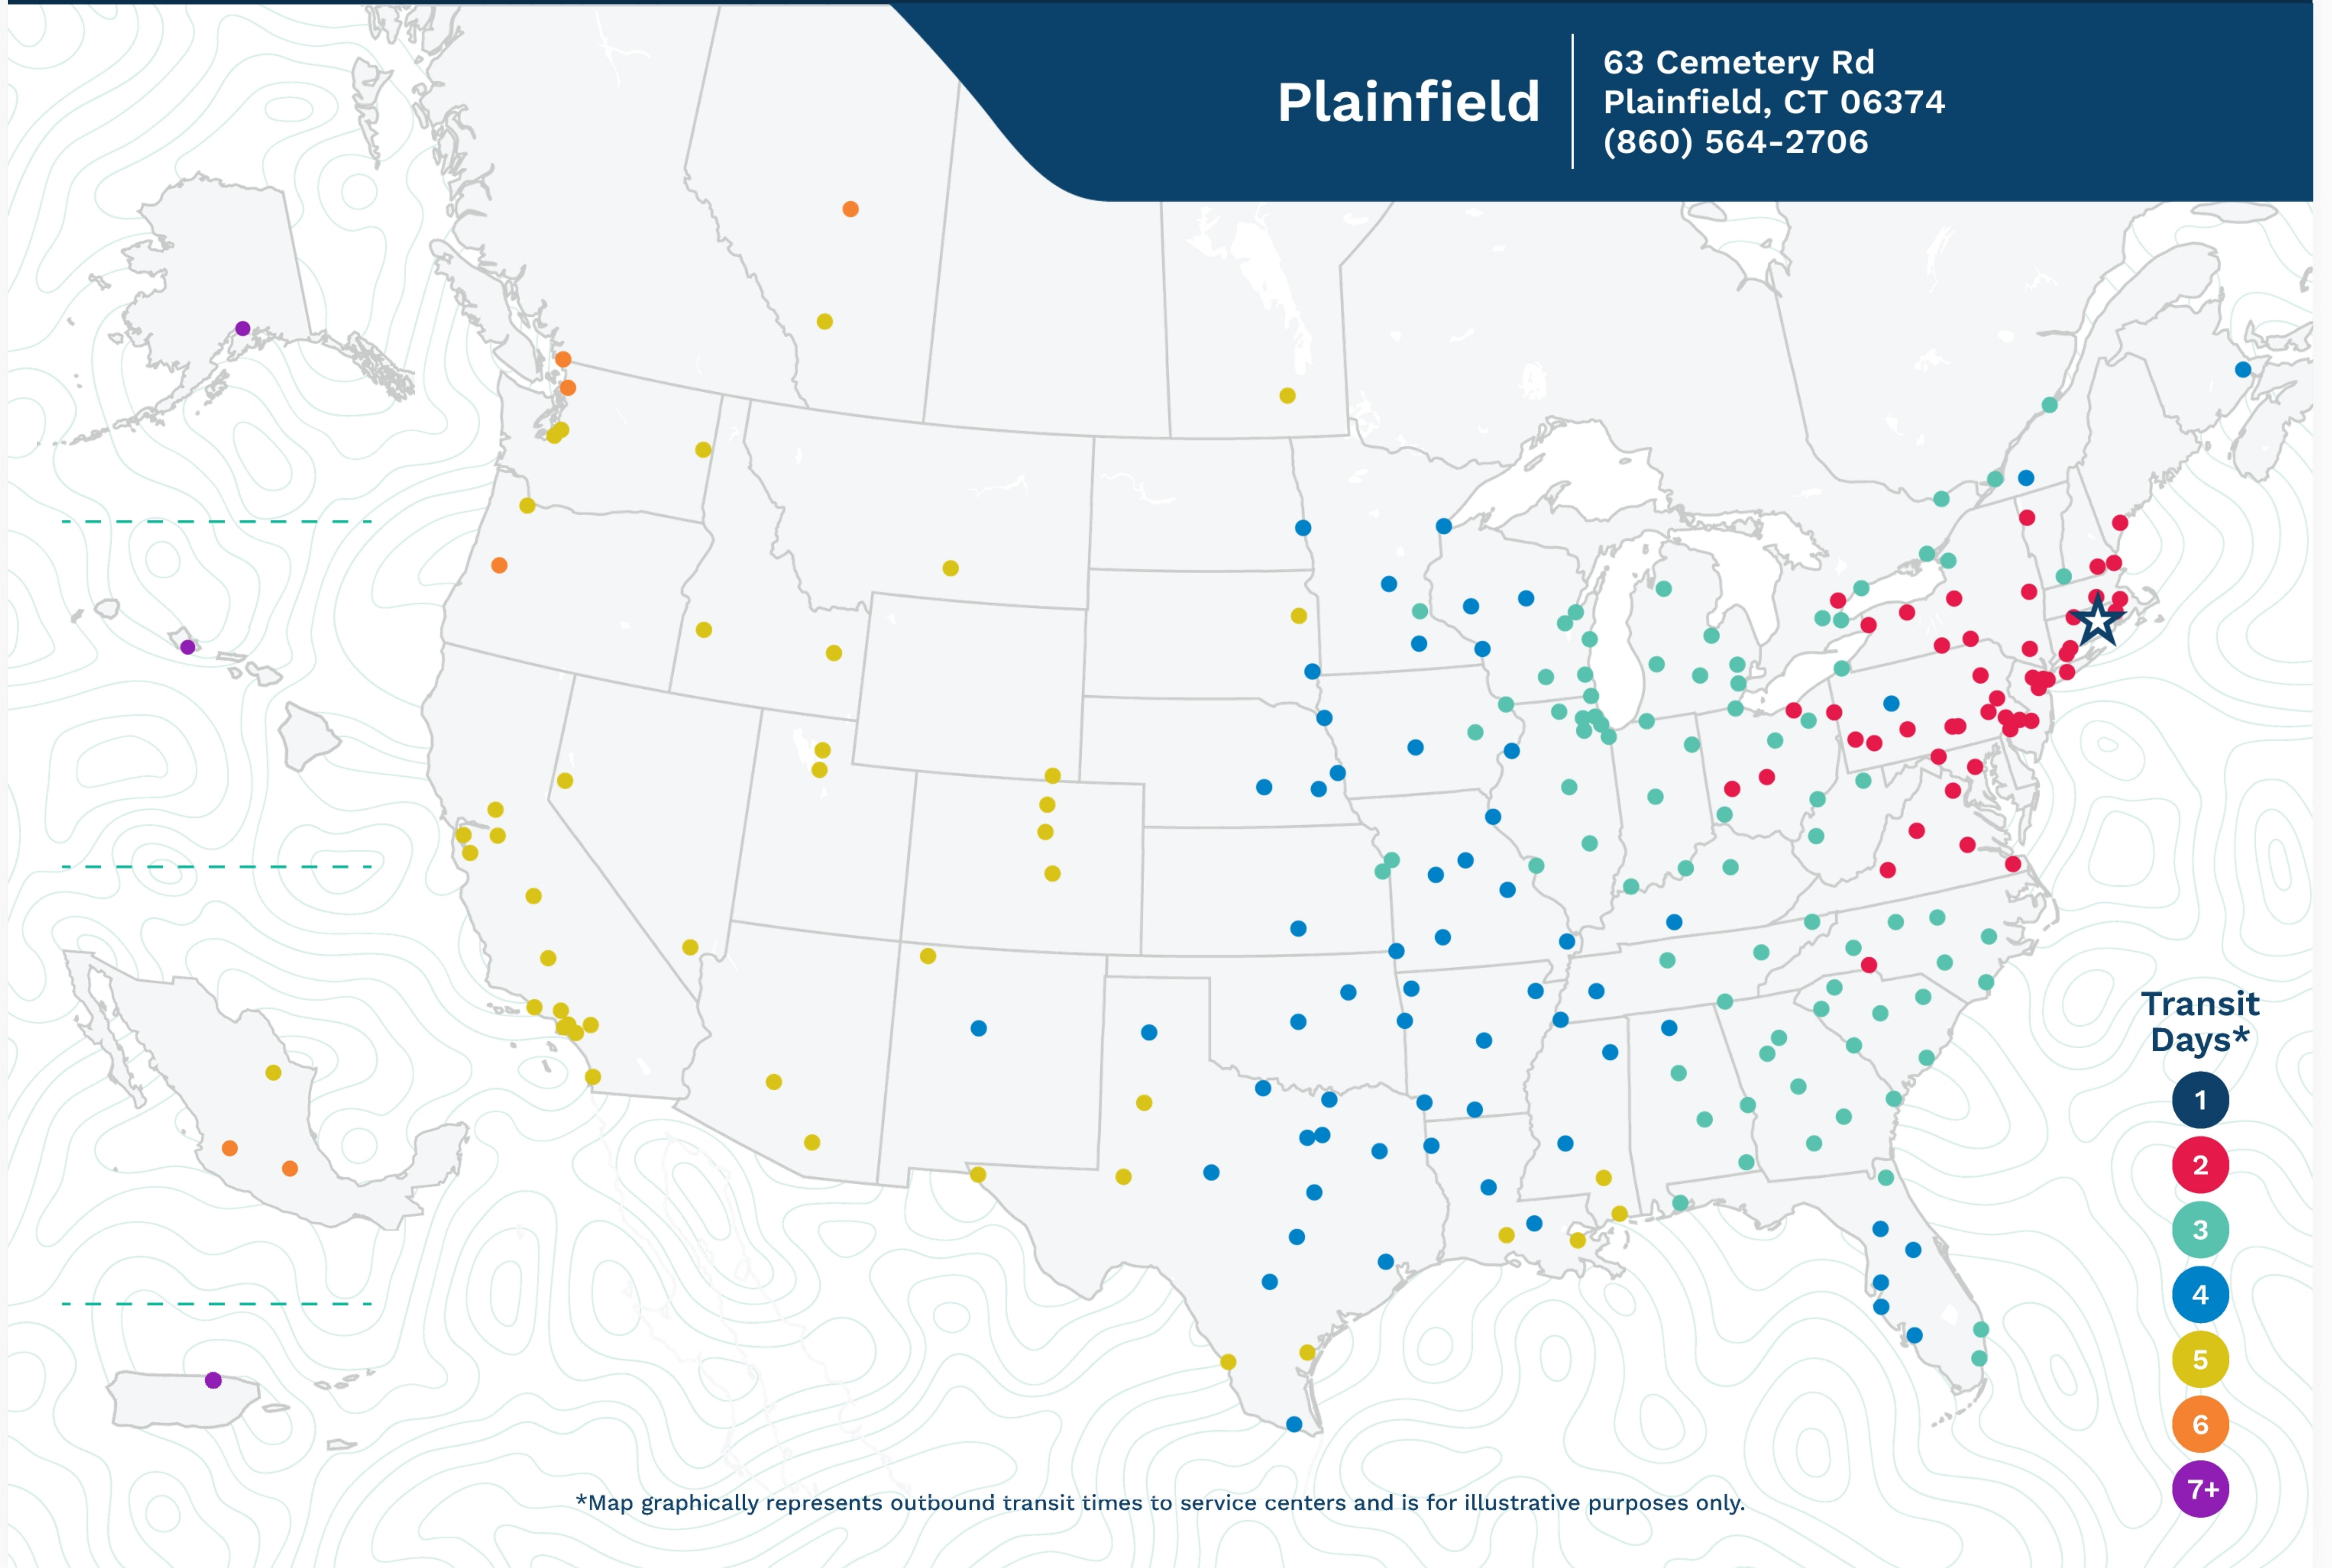

# Advertised Transit Times

via the ABF Freight® Network

## Plainfield

63 Cemetery Rd  
Plainfield, CT 06374  
(860) 564-2706

\*Map graphically represents outbound transit times to service centers and is for illustrative purposes only.