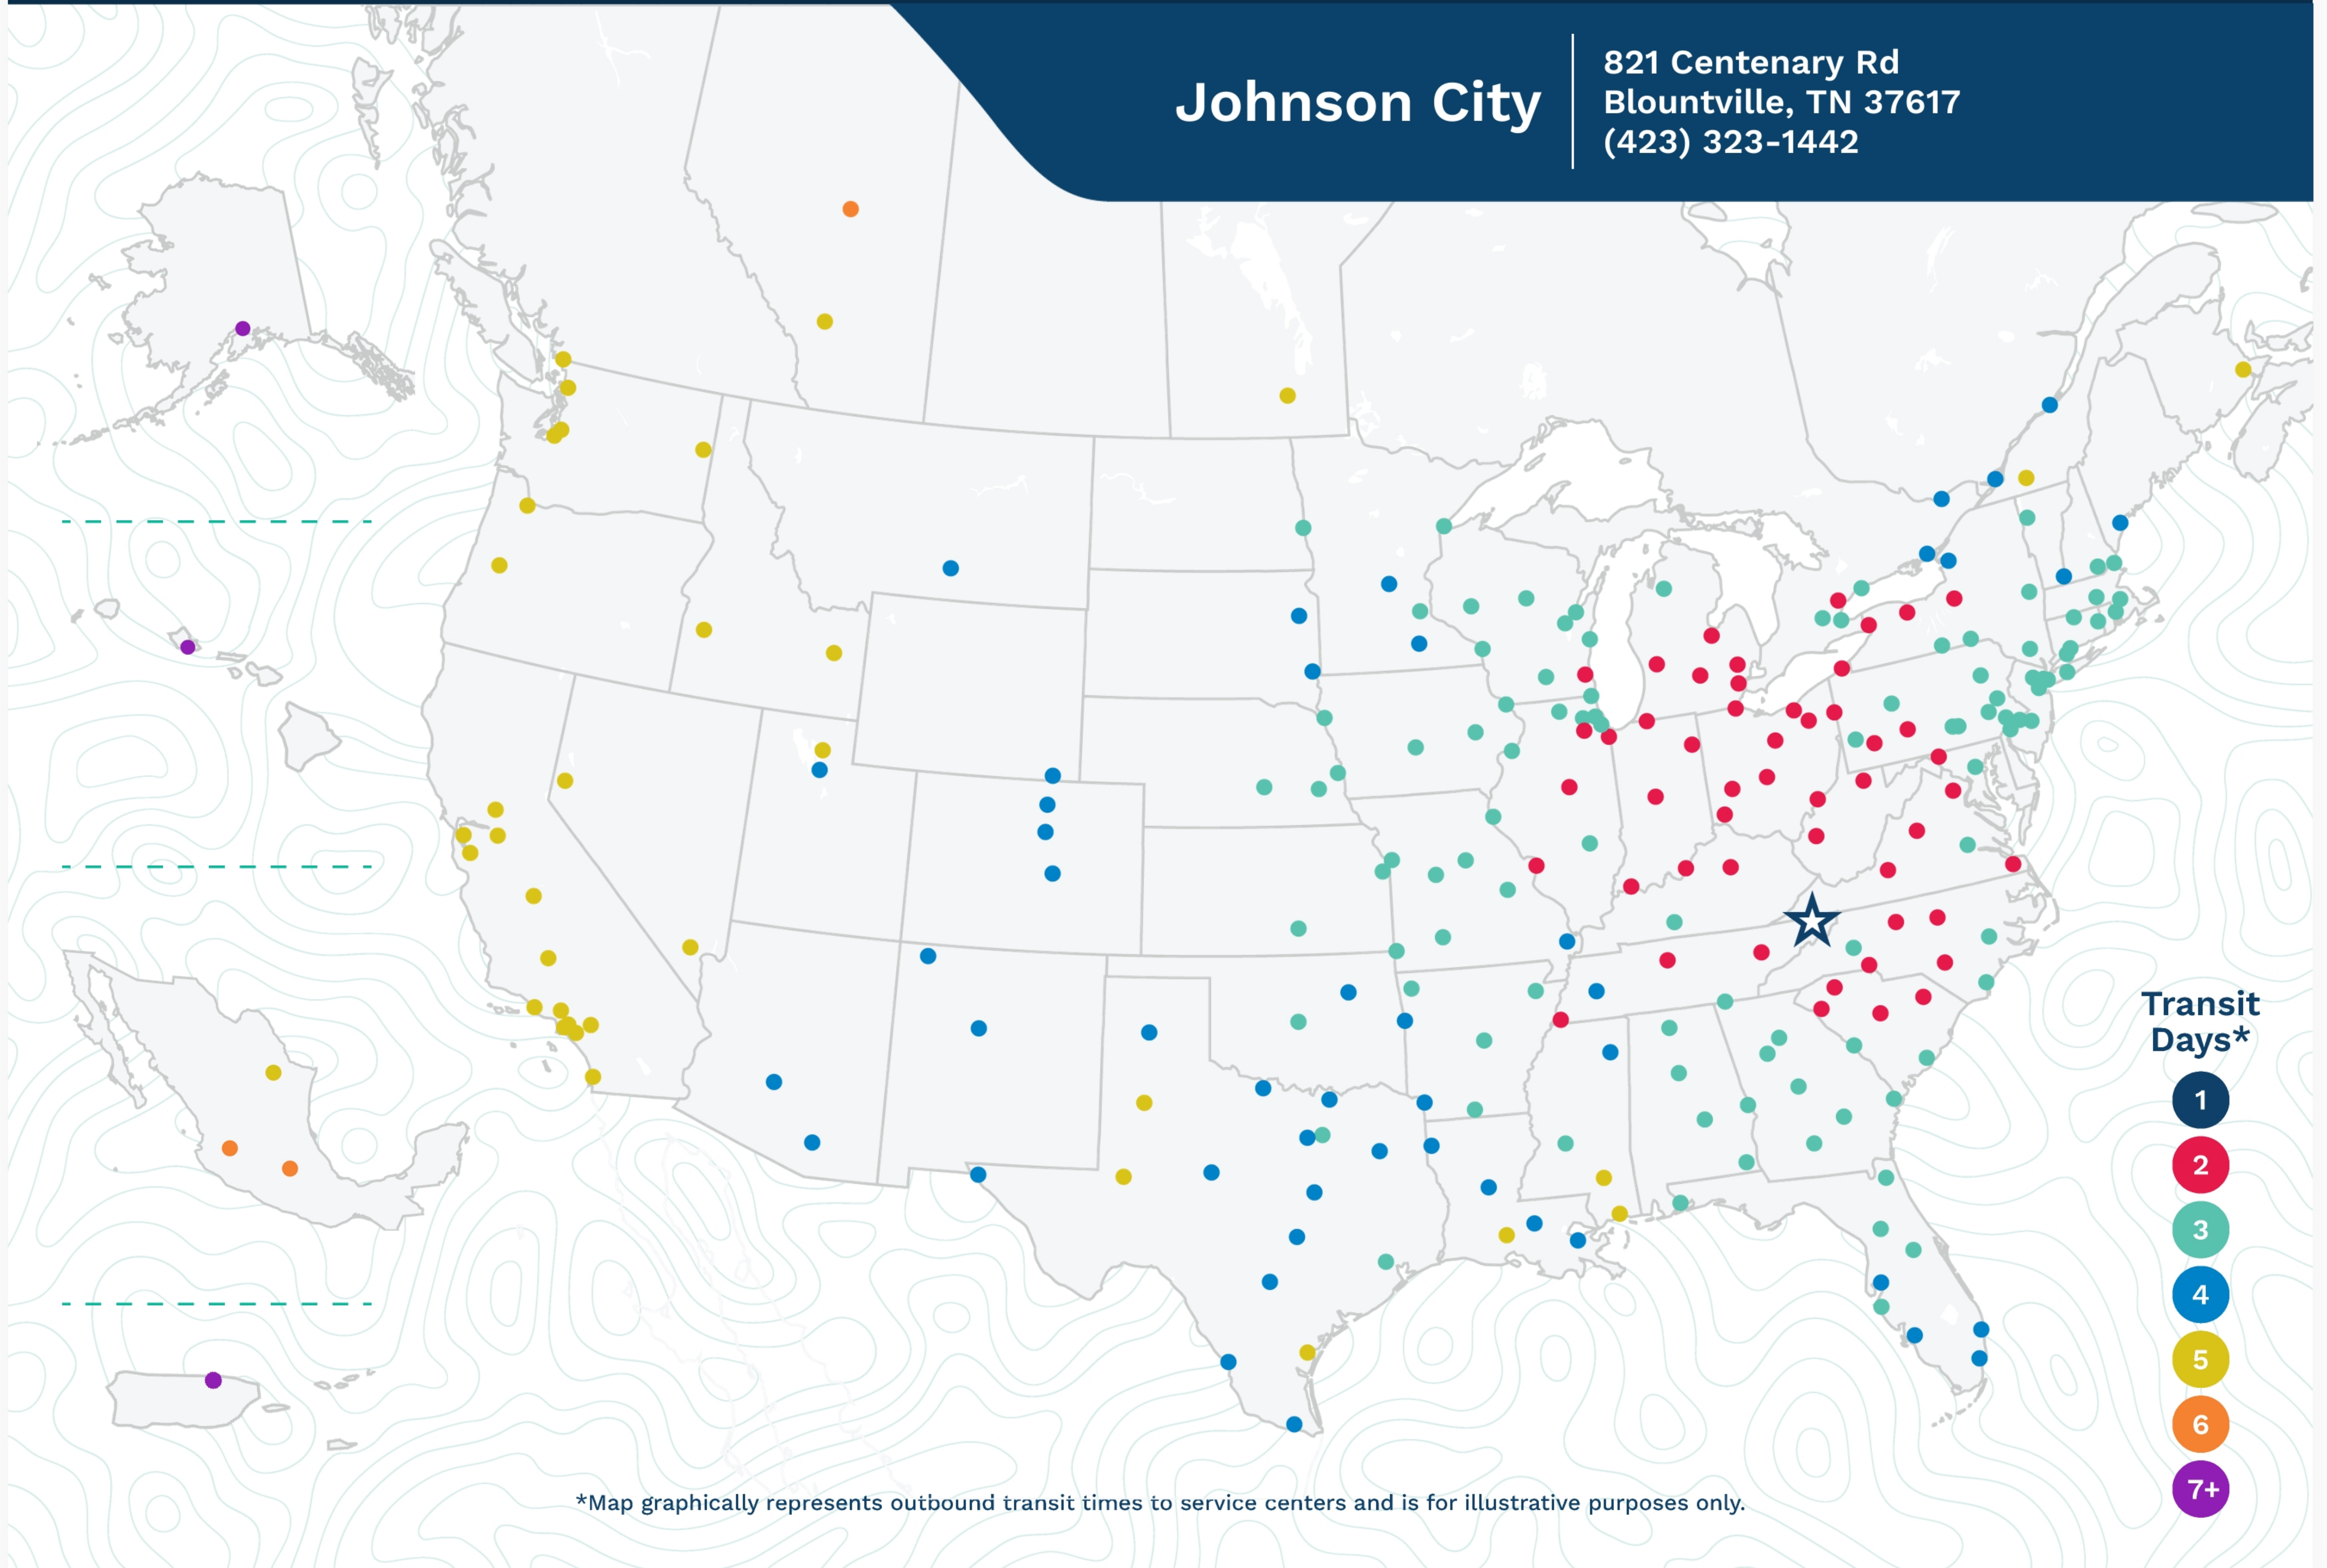

# Advertised Transit Times

via the ABF Freight® Network

**Johnson City**

821 Centenary Rd  
Blountville, TN 37617  
(423) 323-1442

\*Map graphically represents outbound transit times to service centers and is for illustrative purposes only.