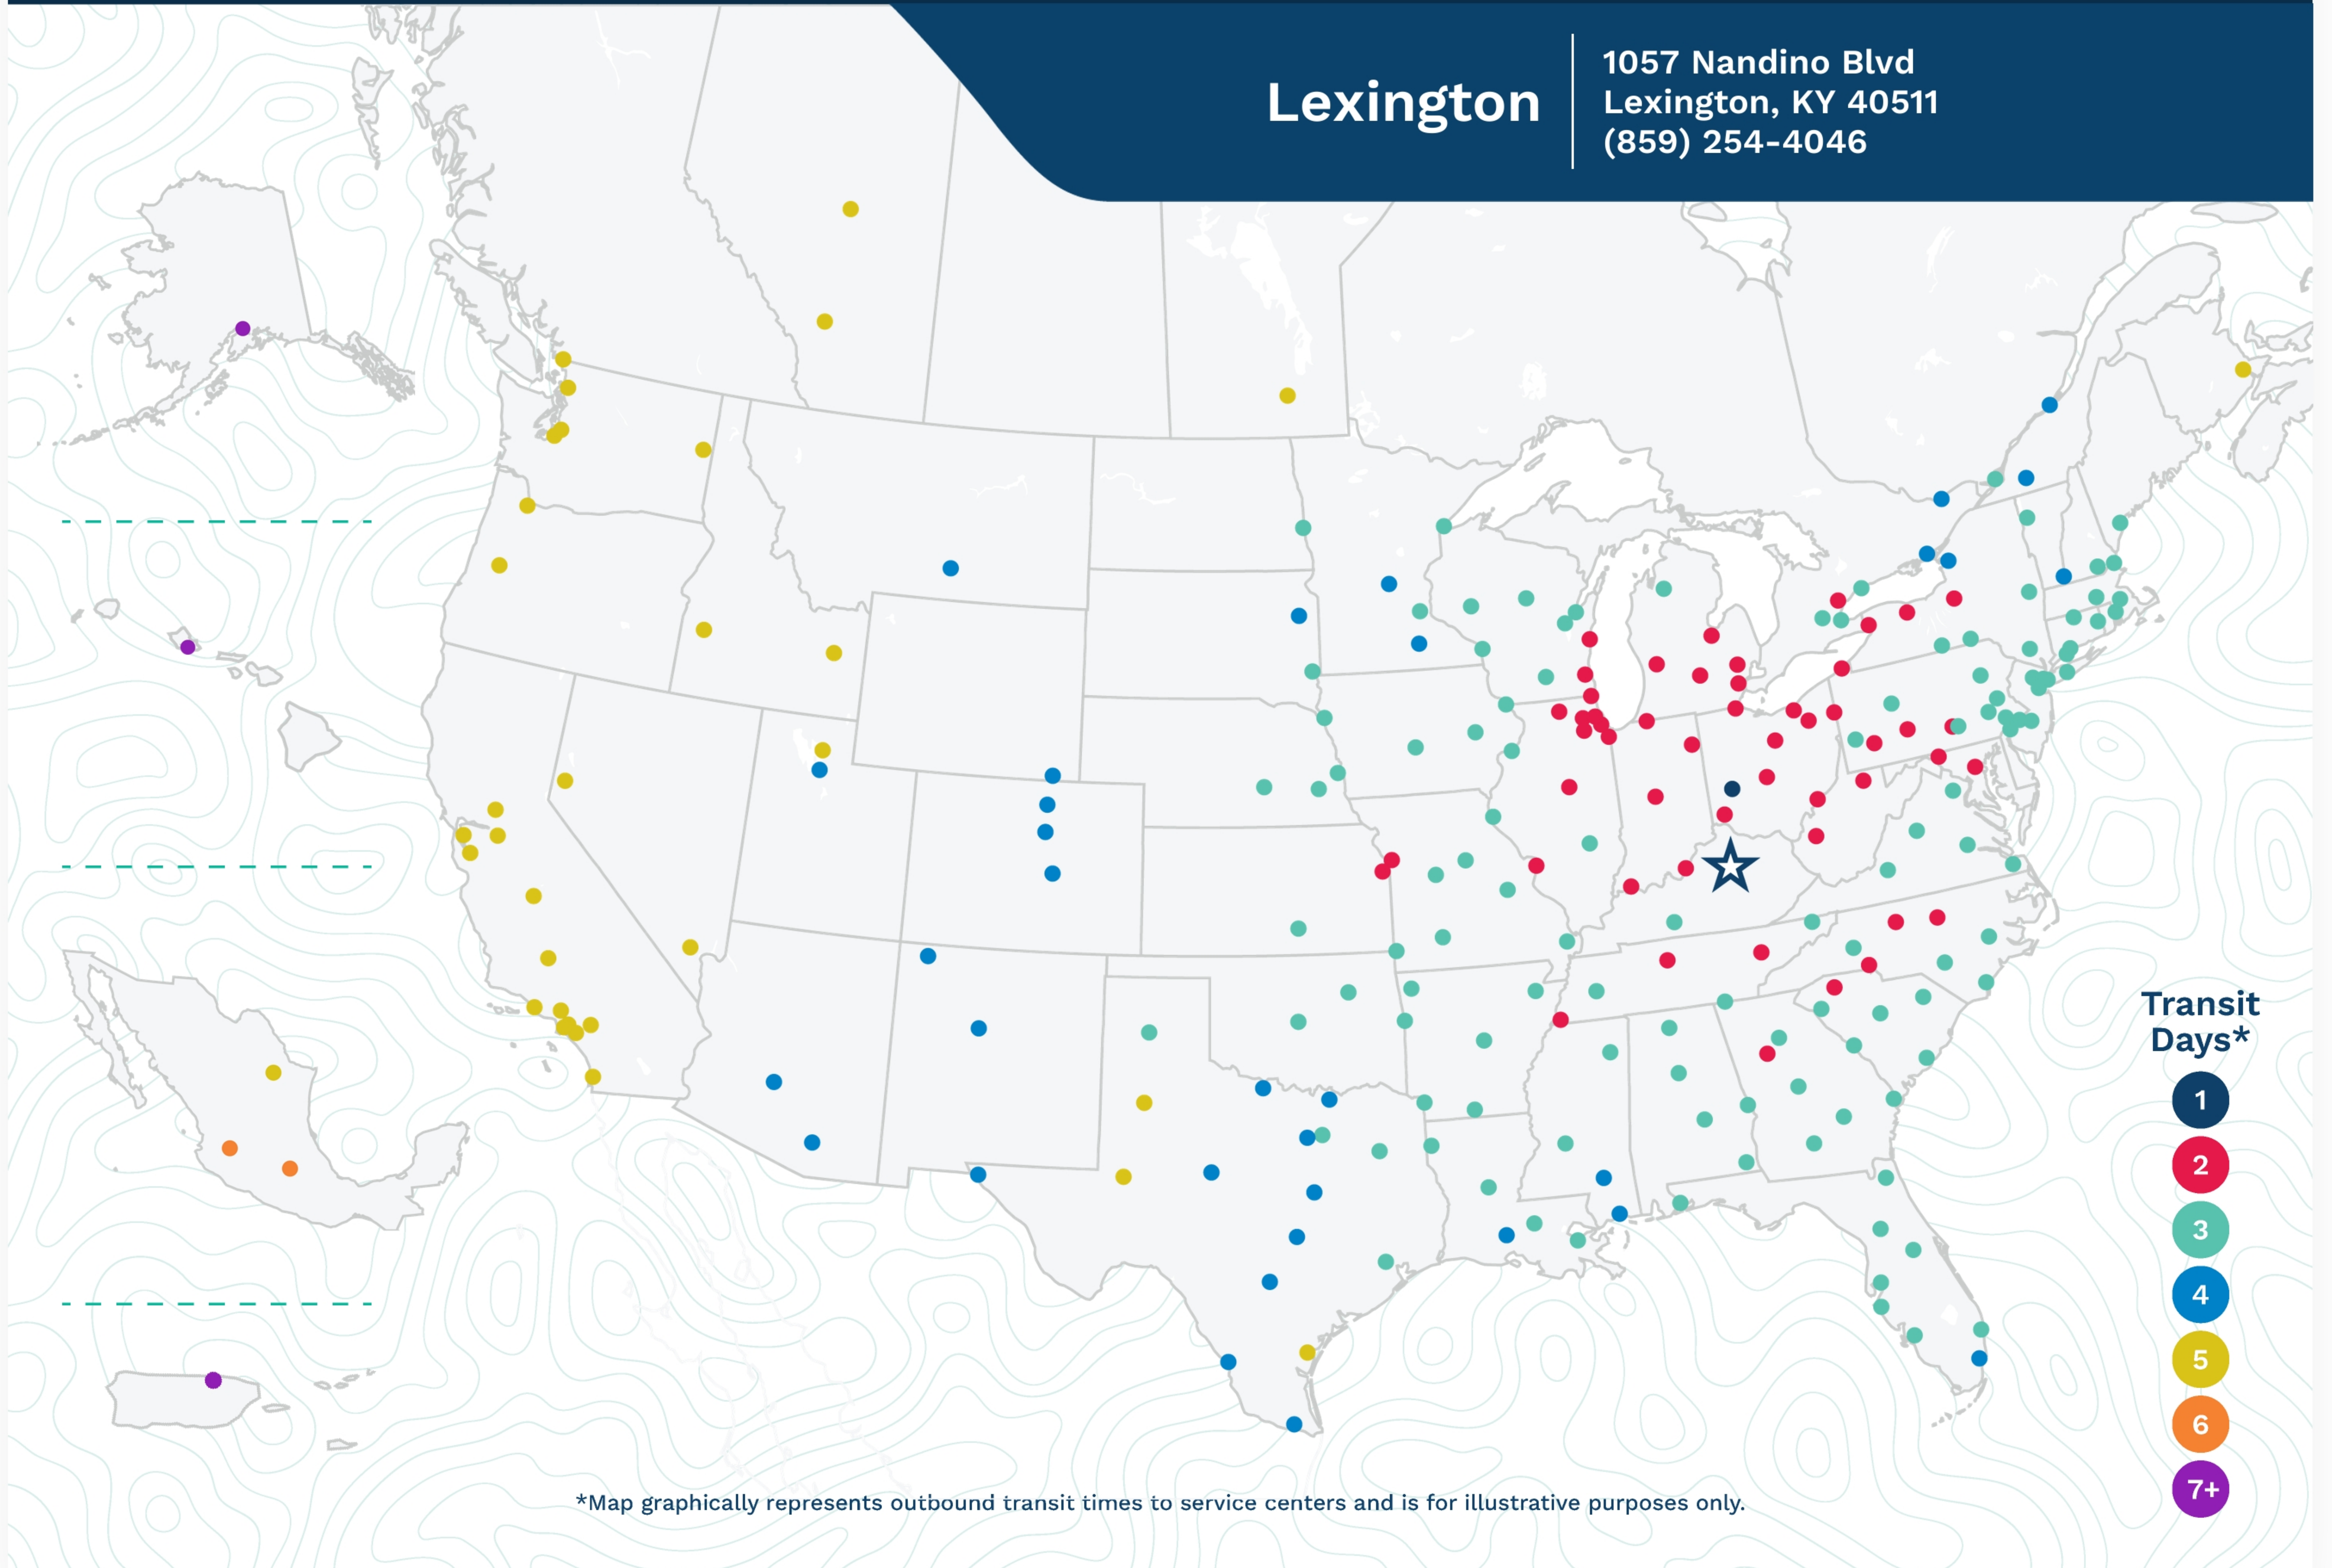

Lexington

1057 Nandino Blvd
Lexington, KY 40511
(859) 254-4046

*Map graphically represents outbound transit times to service centers and is for illustrative purposes only.