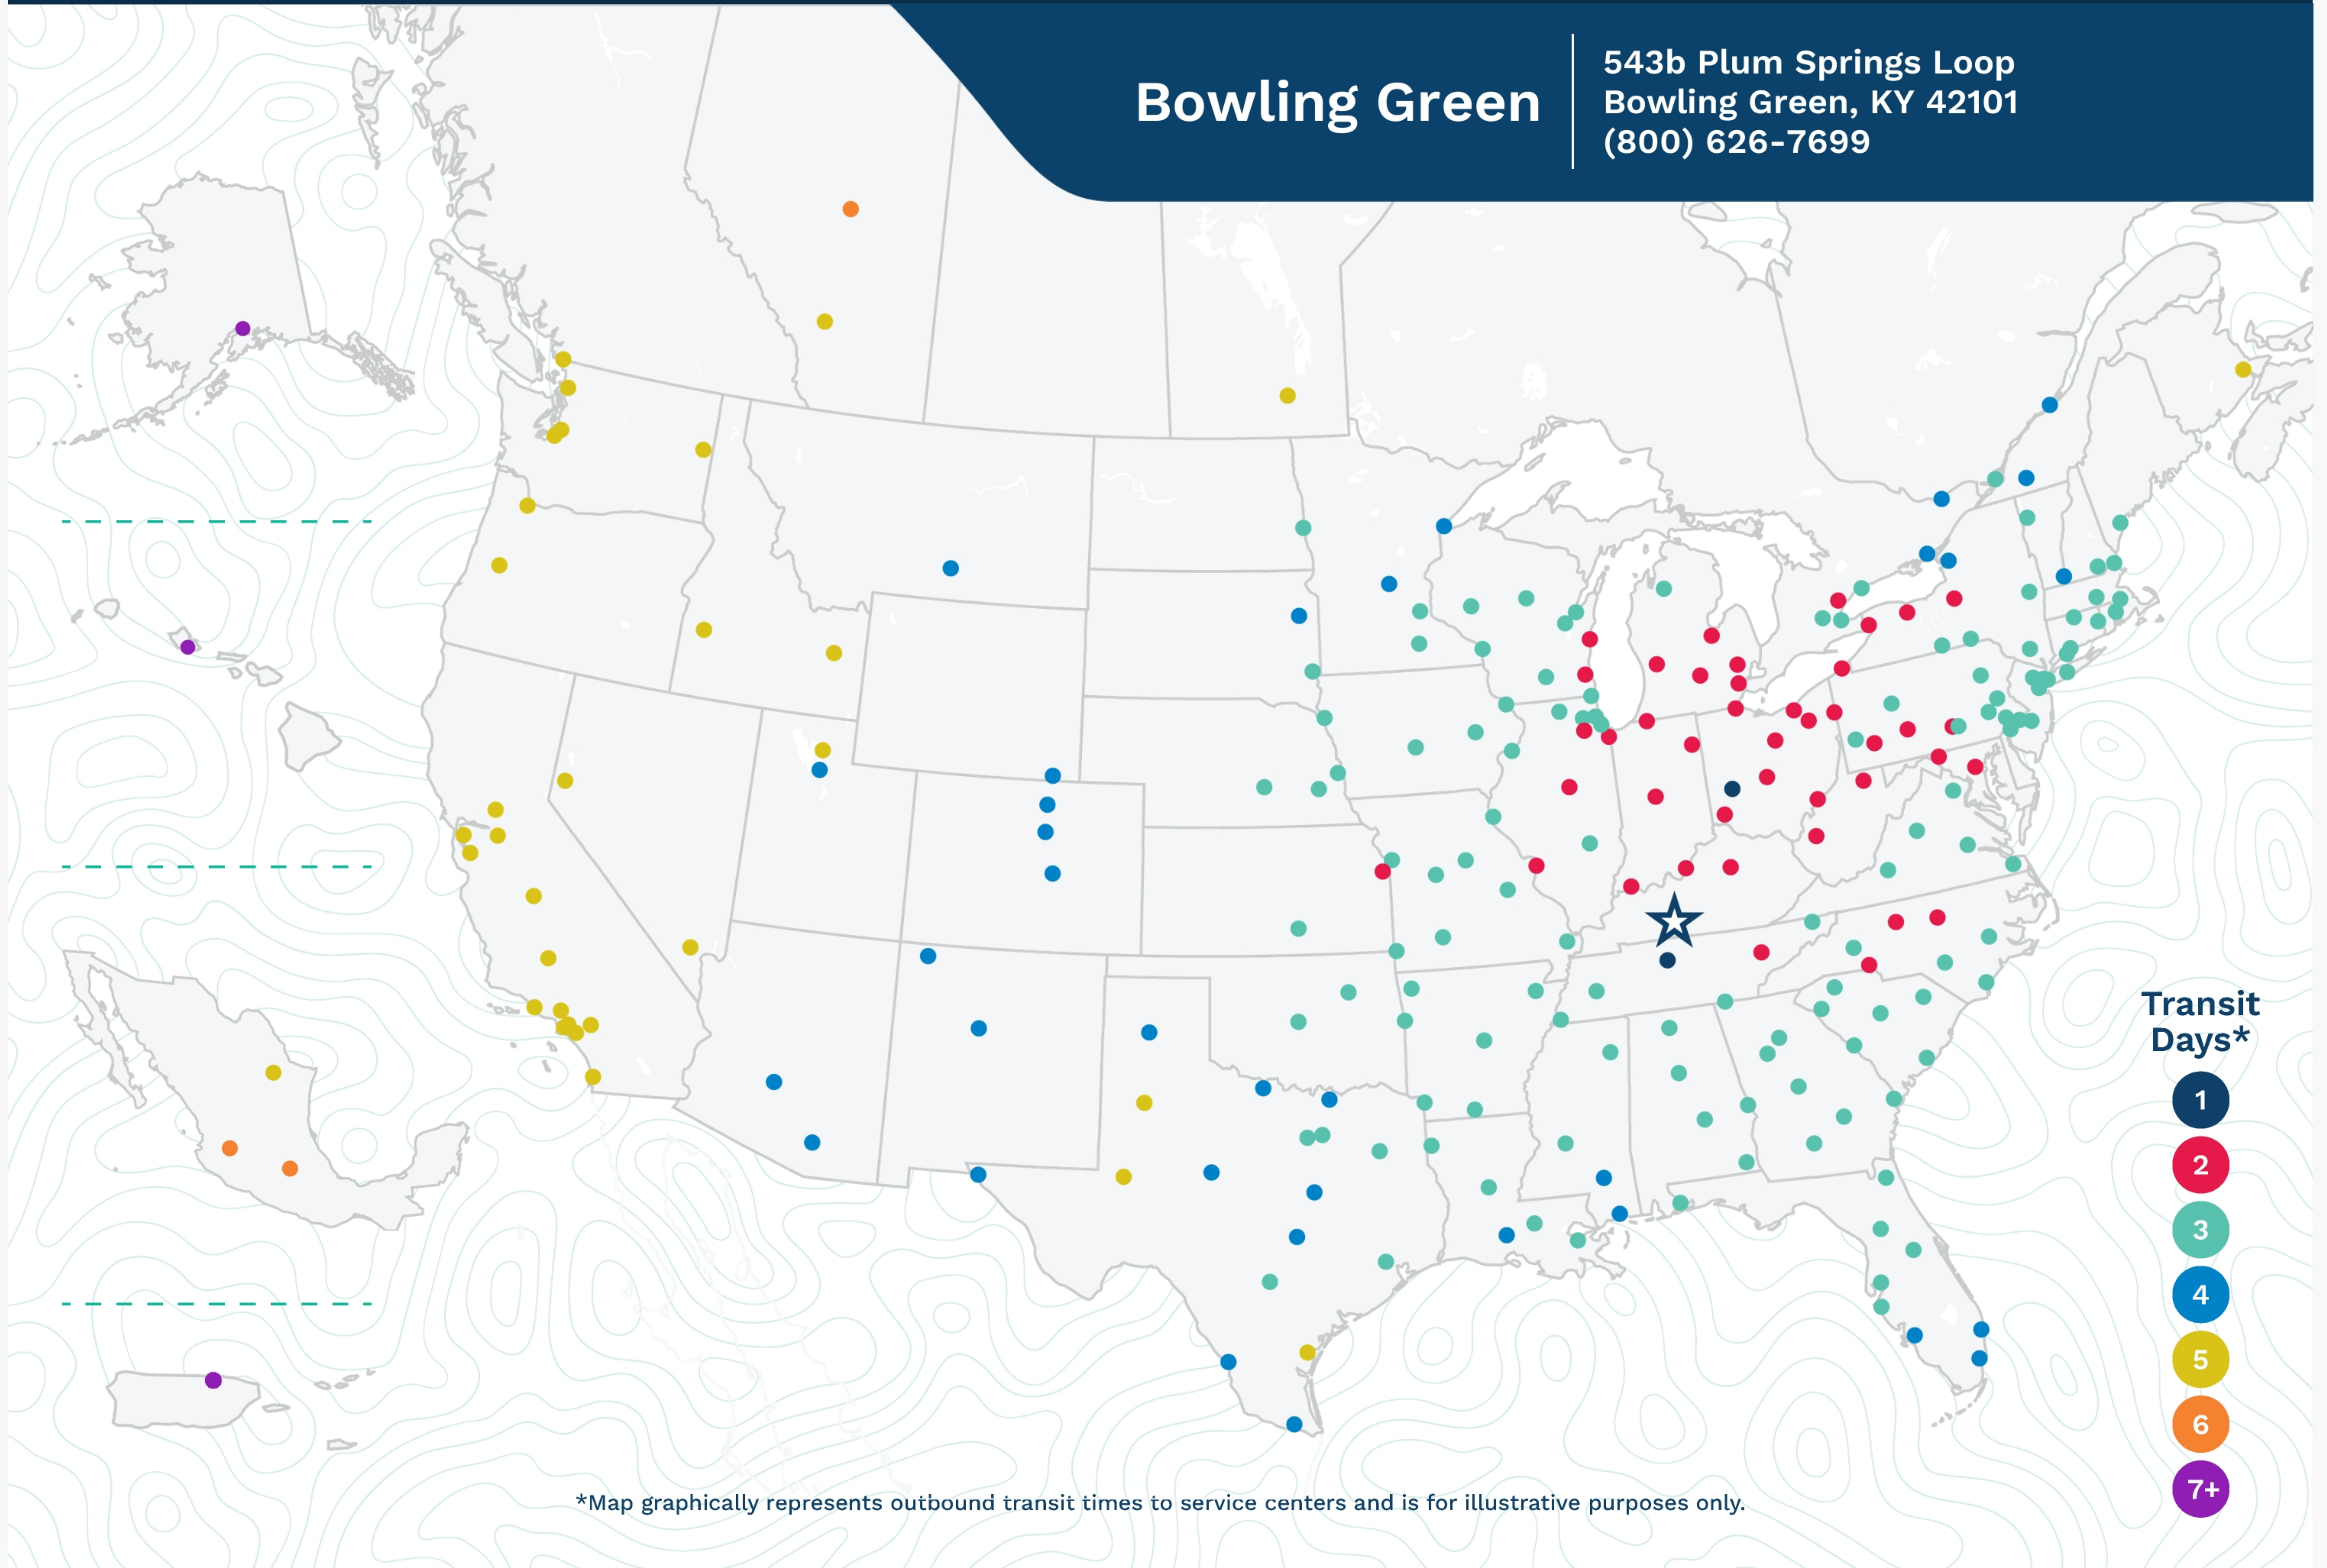

Advertised Transit Times

via the ABF Freight® Network

Bowling Green

543b Plum Springs Loop
Bowling Green, KY 42101
(800) 626-7699

*Map graphically represents outbound transit times to service centers and is for illustrative purposes only.