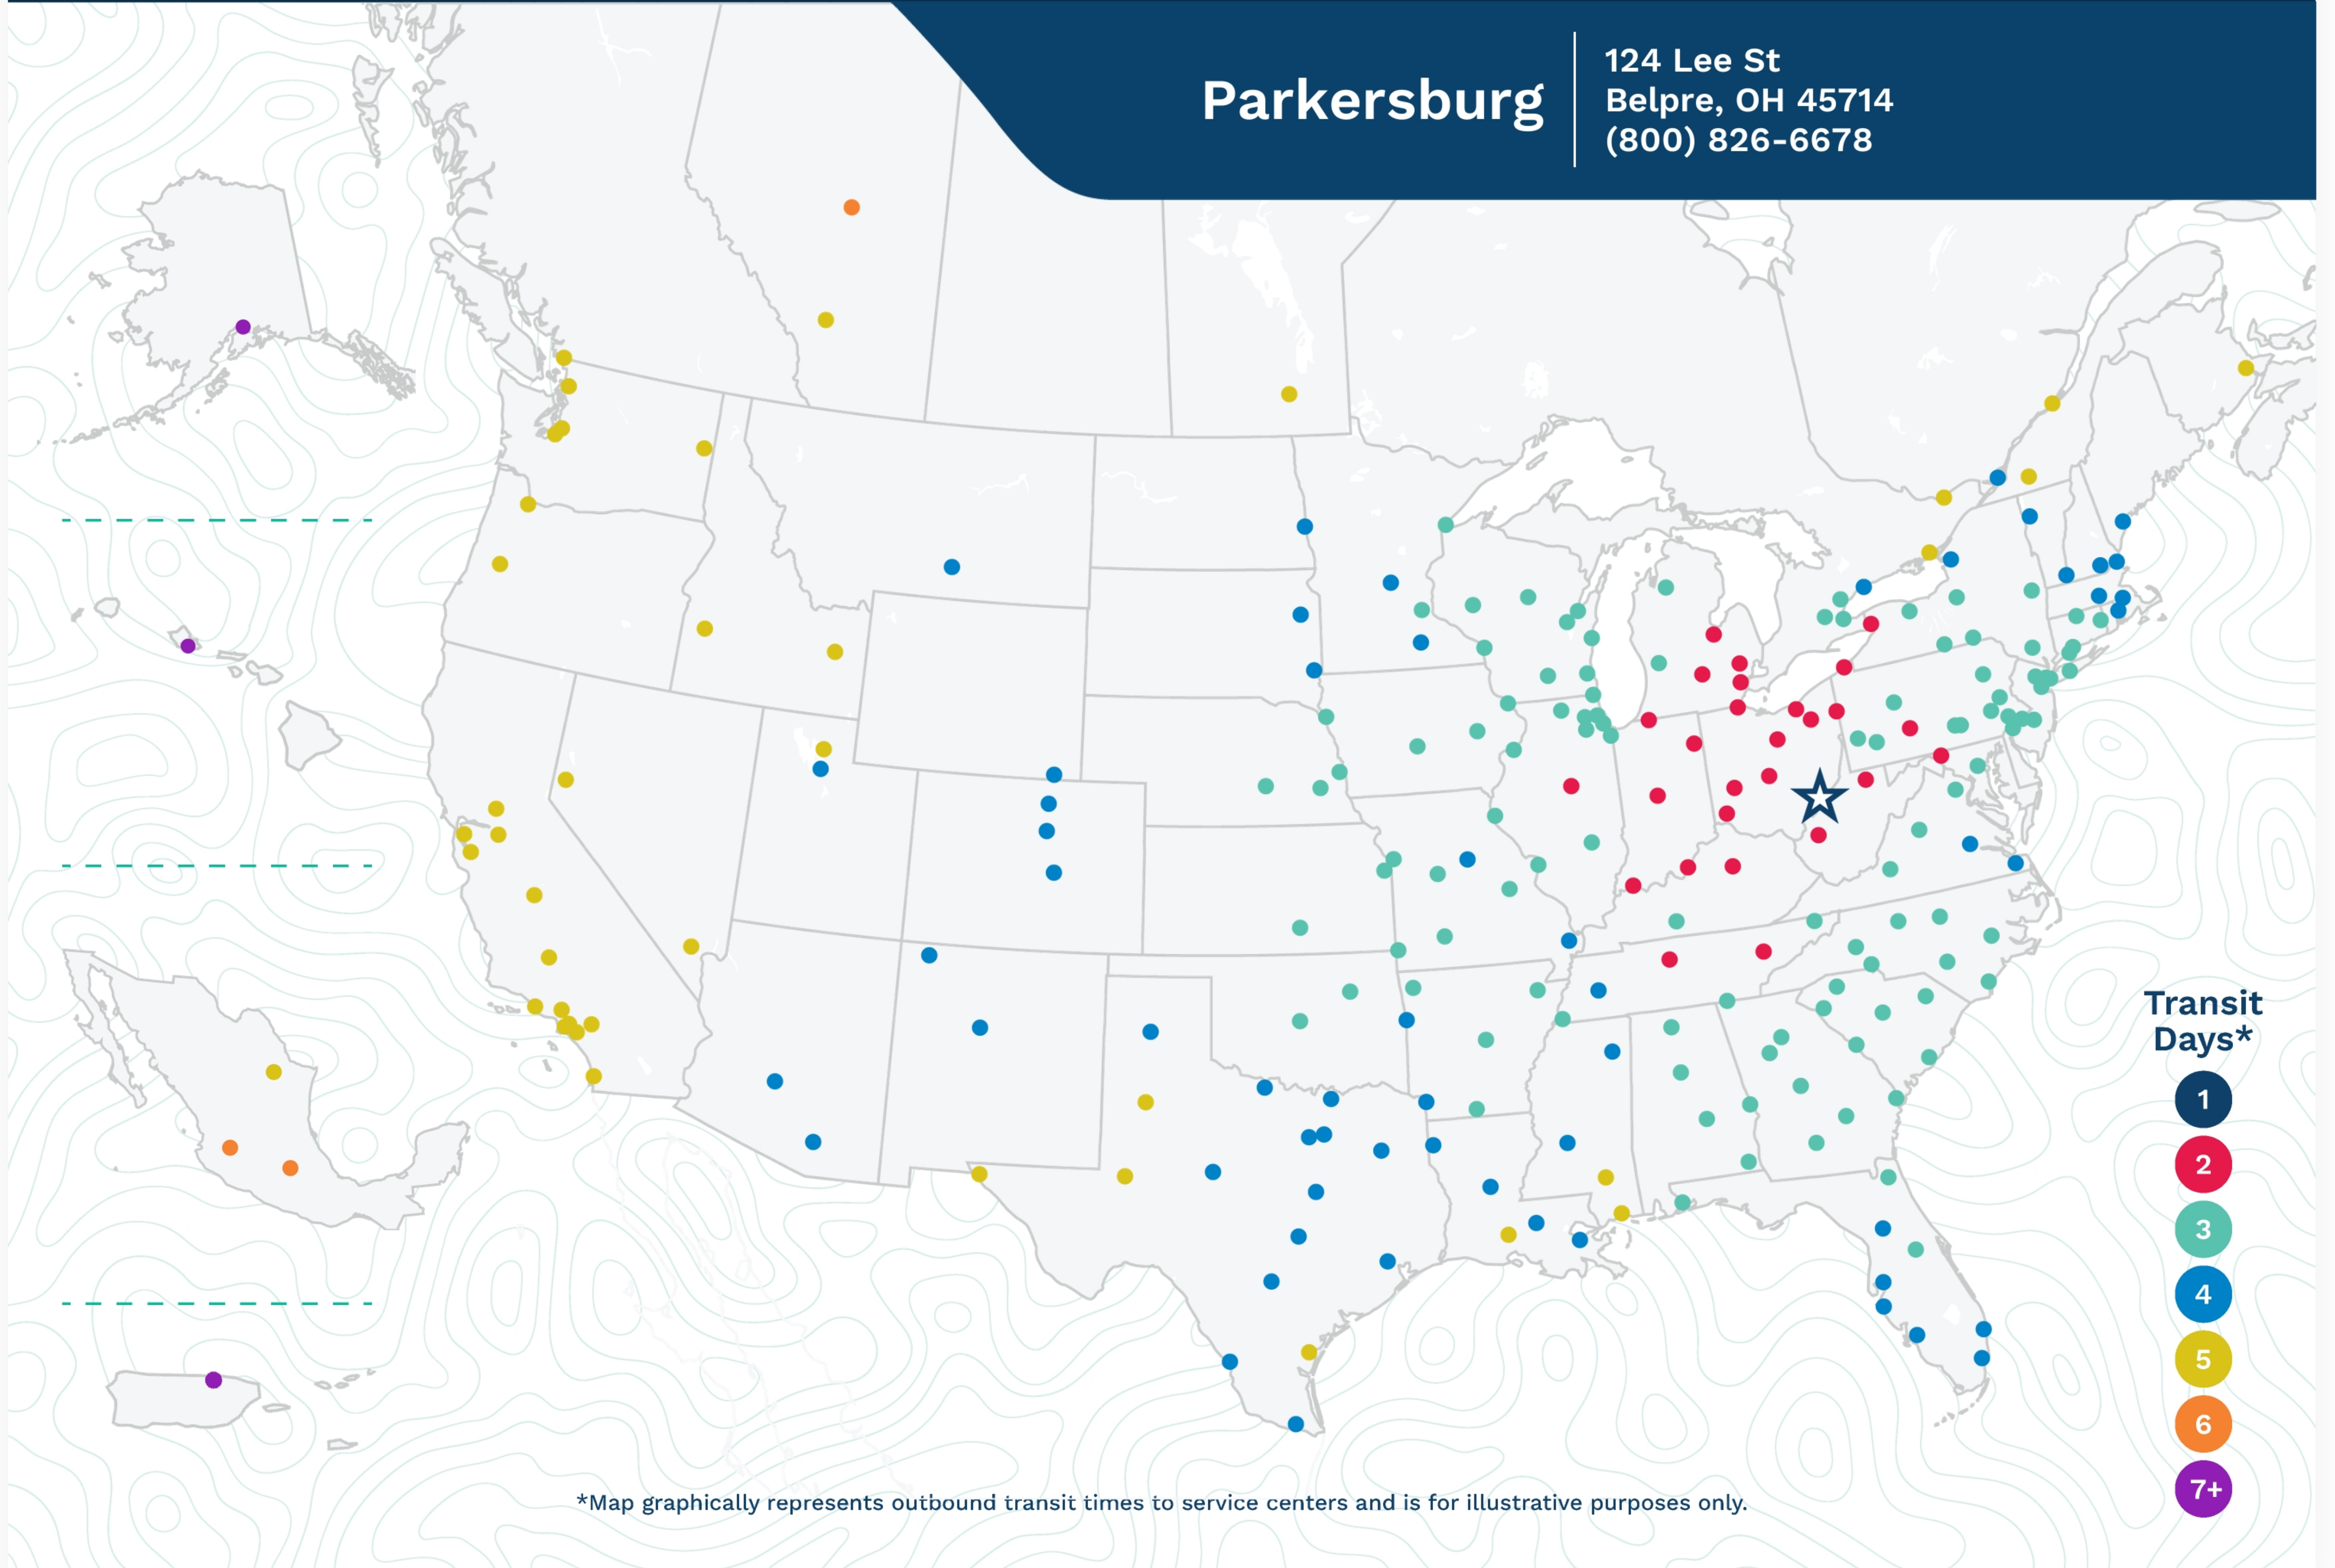

Advertised Transit Times

via the ABF Freight® Network

Parkersburg

124 Lee St
Belpre, OH 45714
(800) 826-6678

Transit Days*

- 1
- 2
- 3
- 4
- 5
- 6
- 7+

*Map graphically represents outbound transit times to service centers and is for illustrative purposes only.