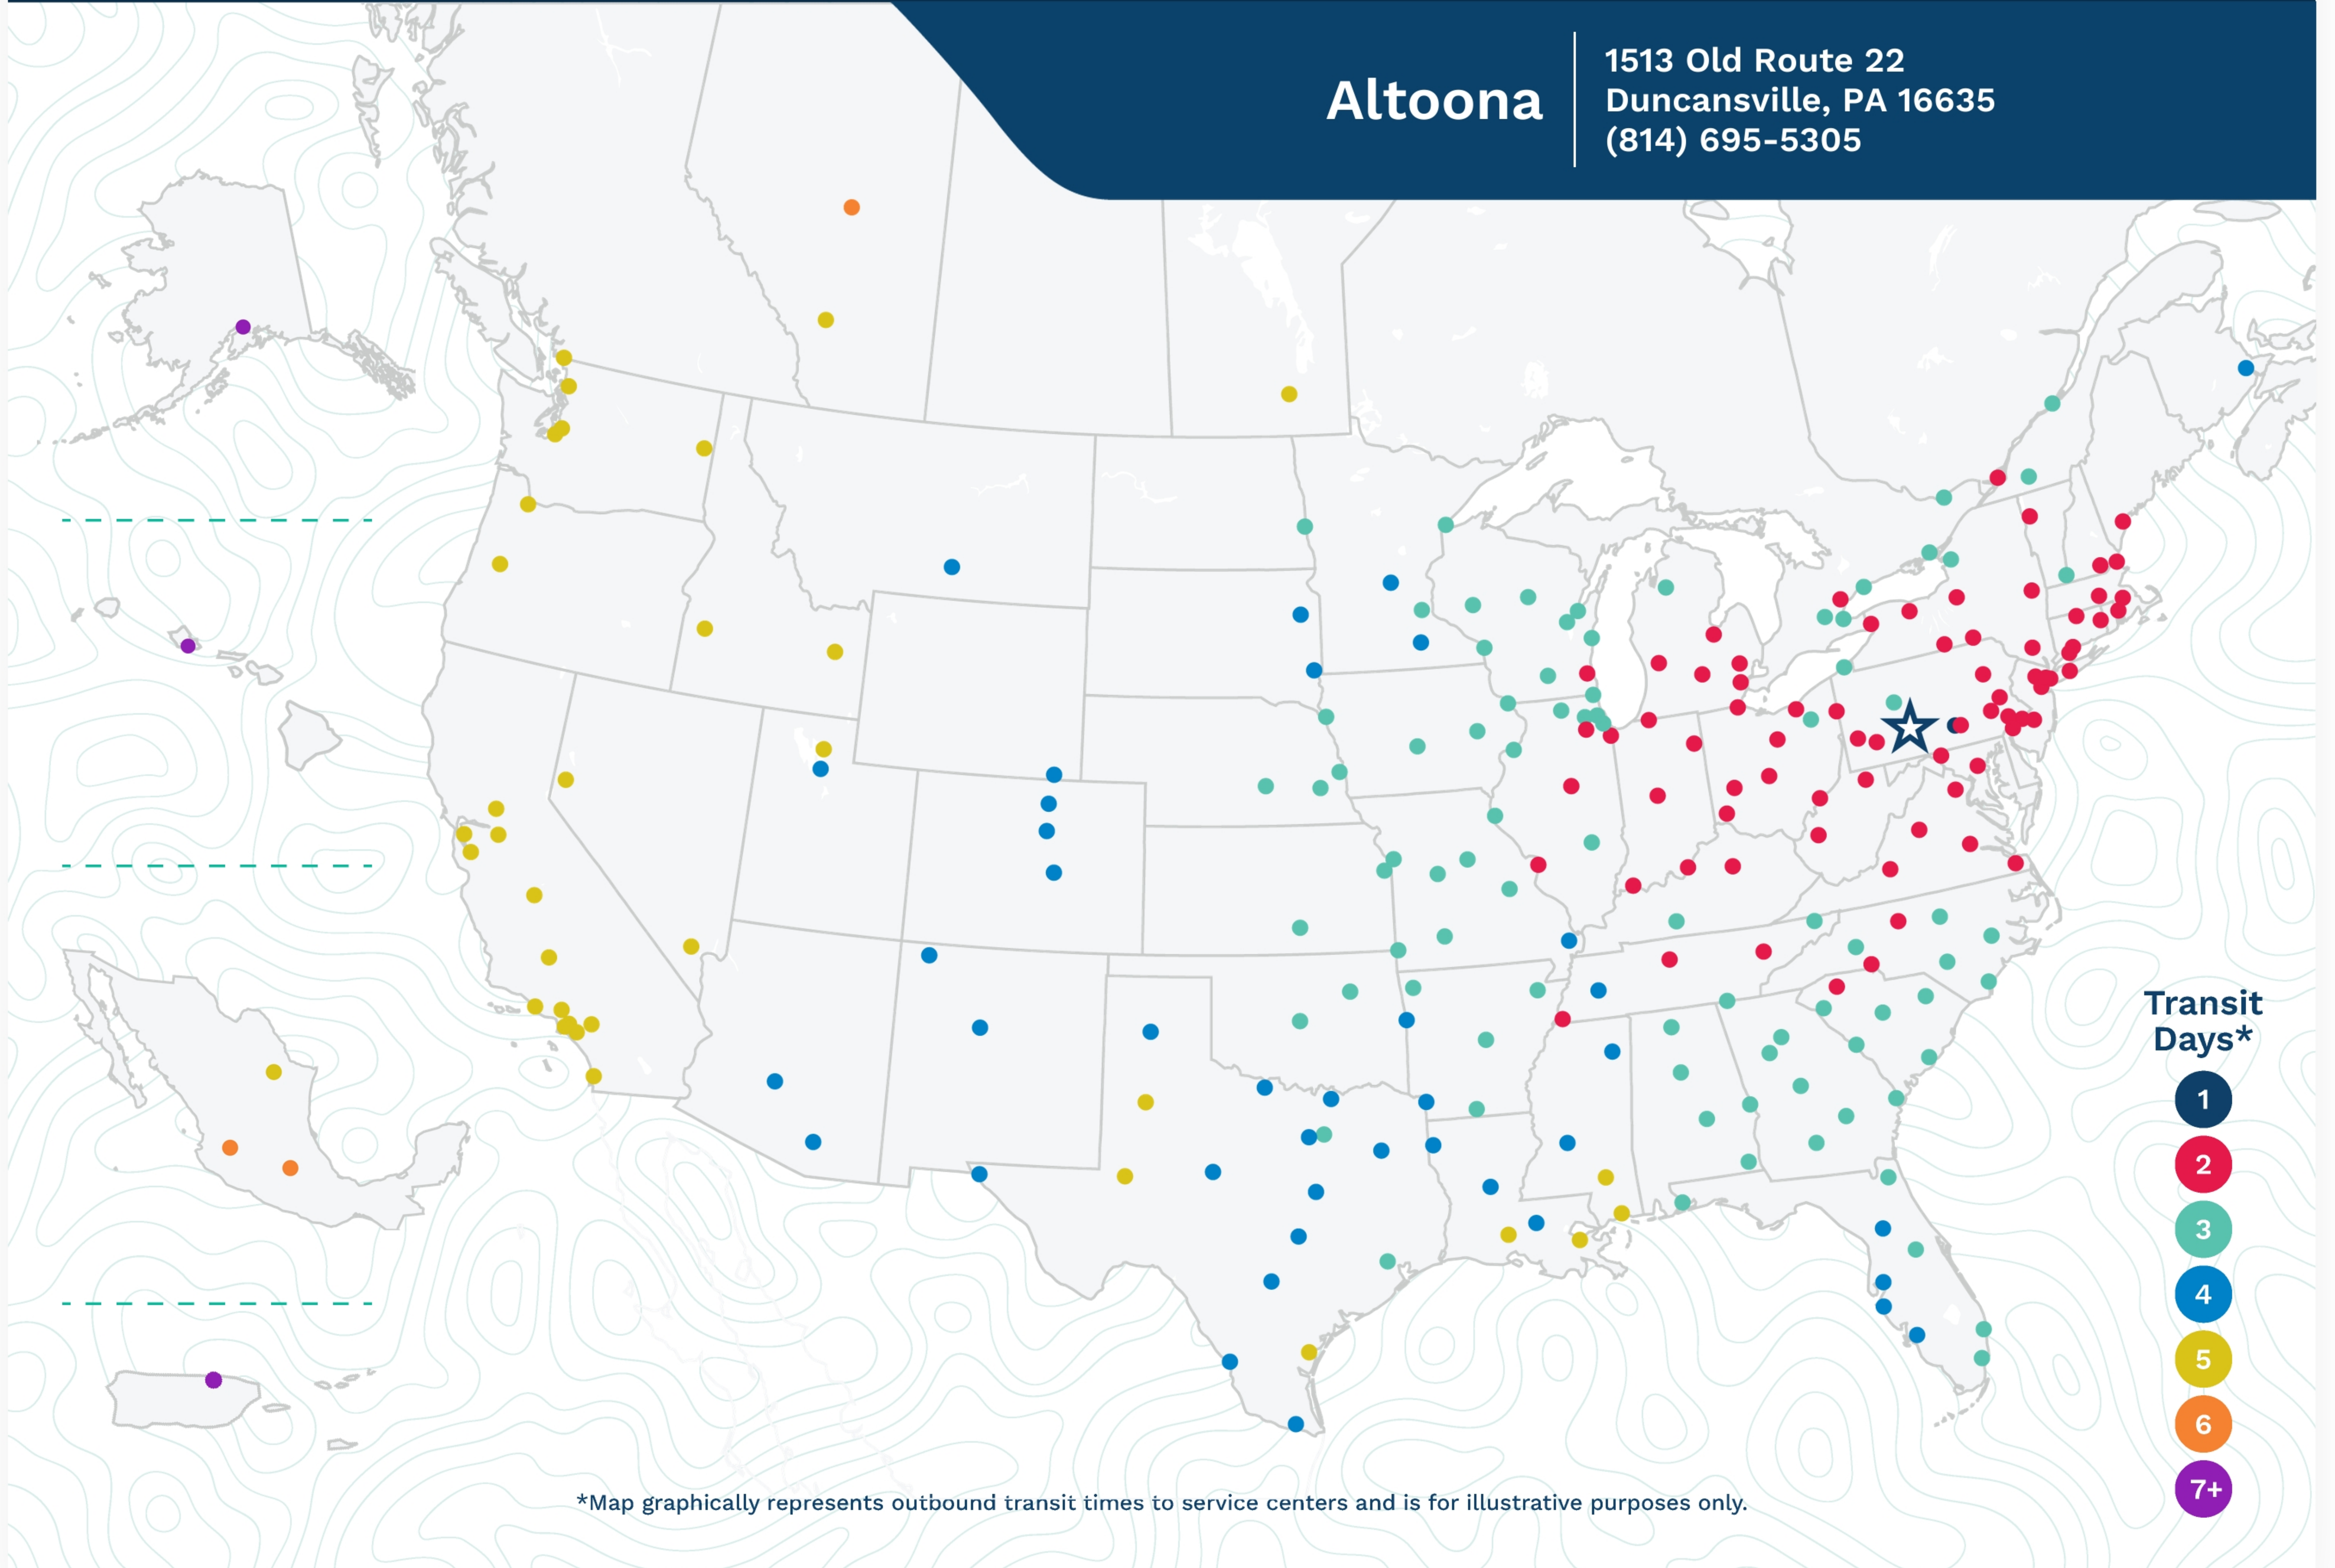

**Altoona**

1513 Old Route 22  
Duncansville, PA 16635  
(814) 695-5305

\*Map graphically represents outbound transit times to service centers and is for illustrative purposes only.