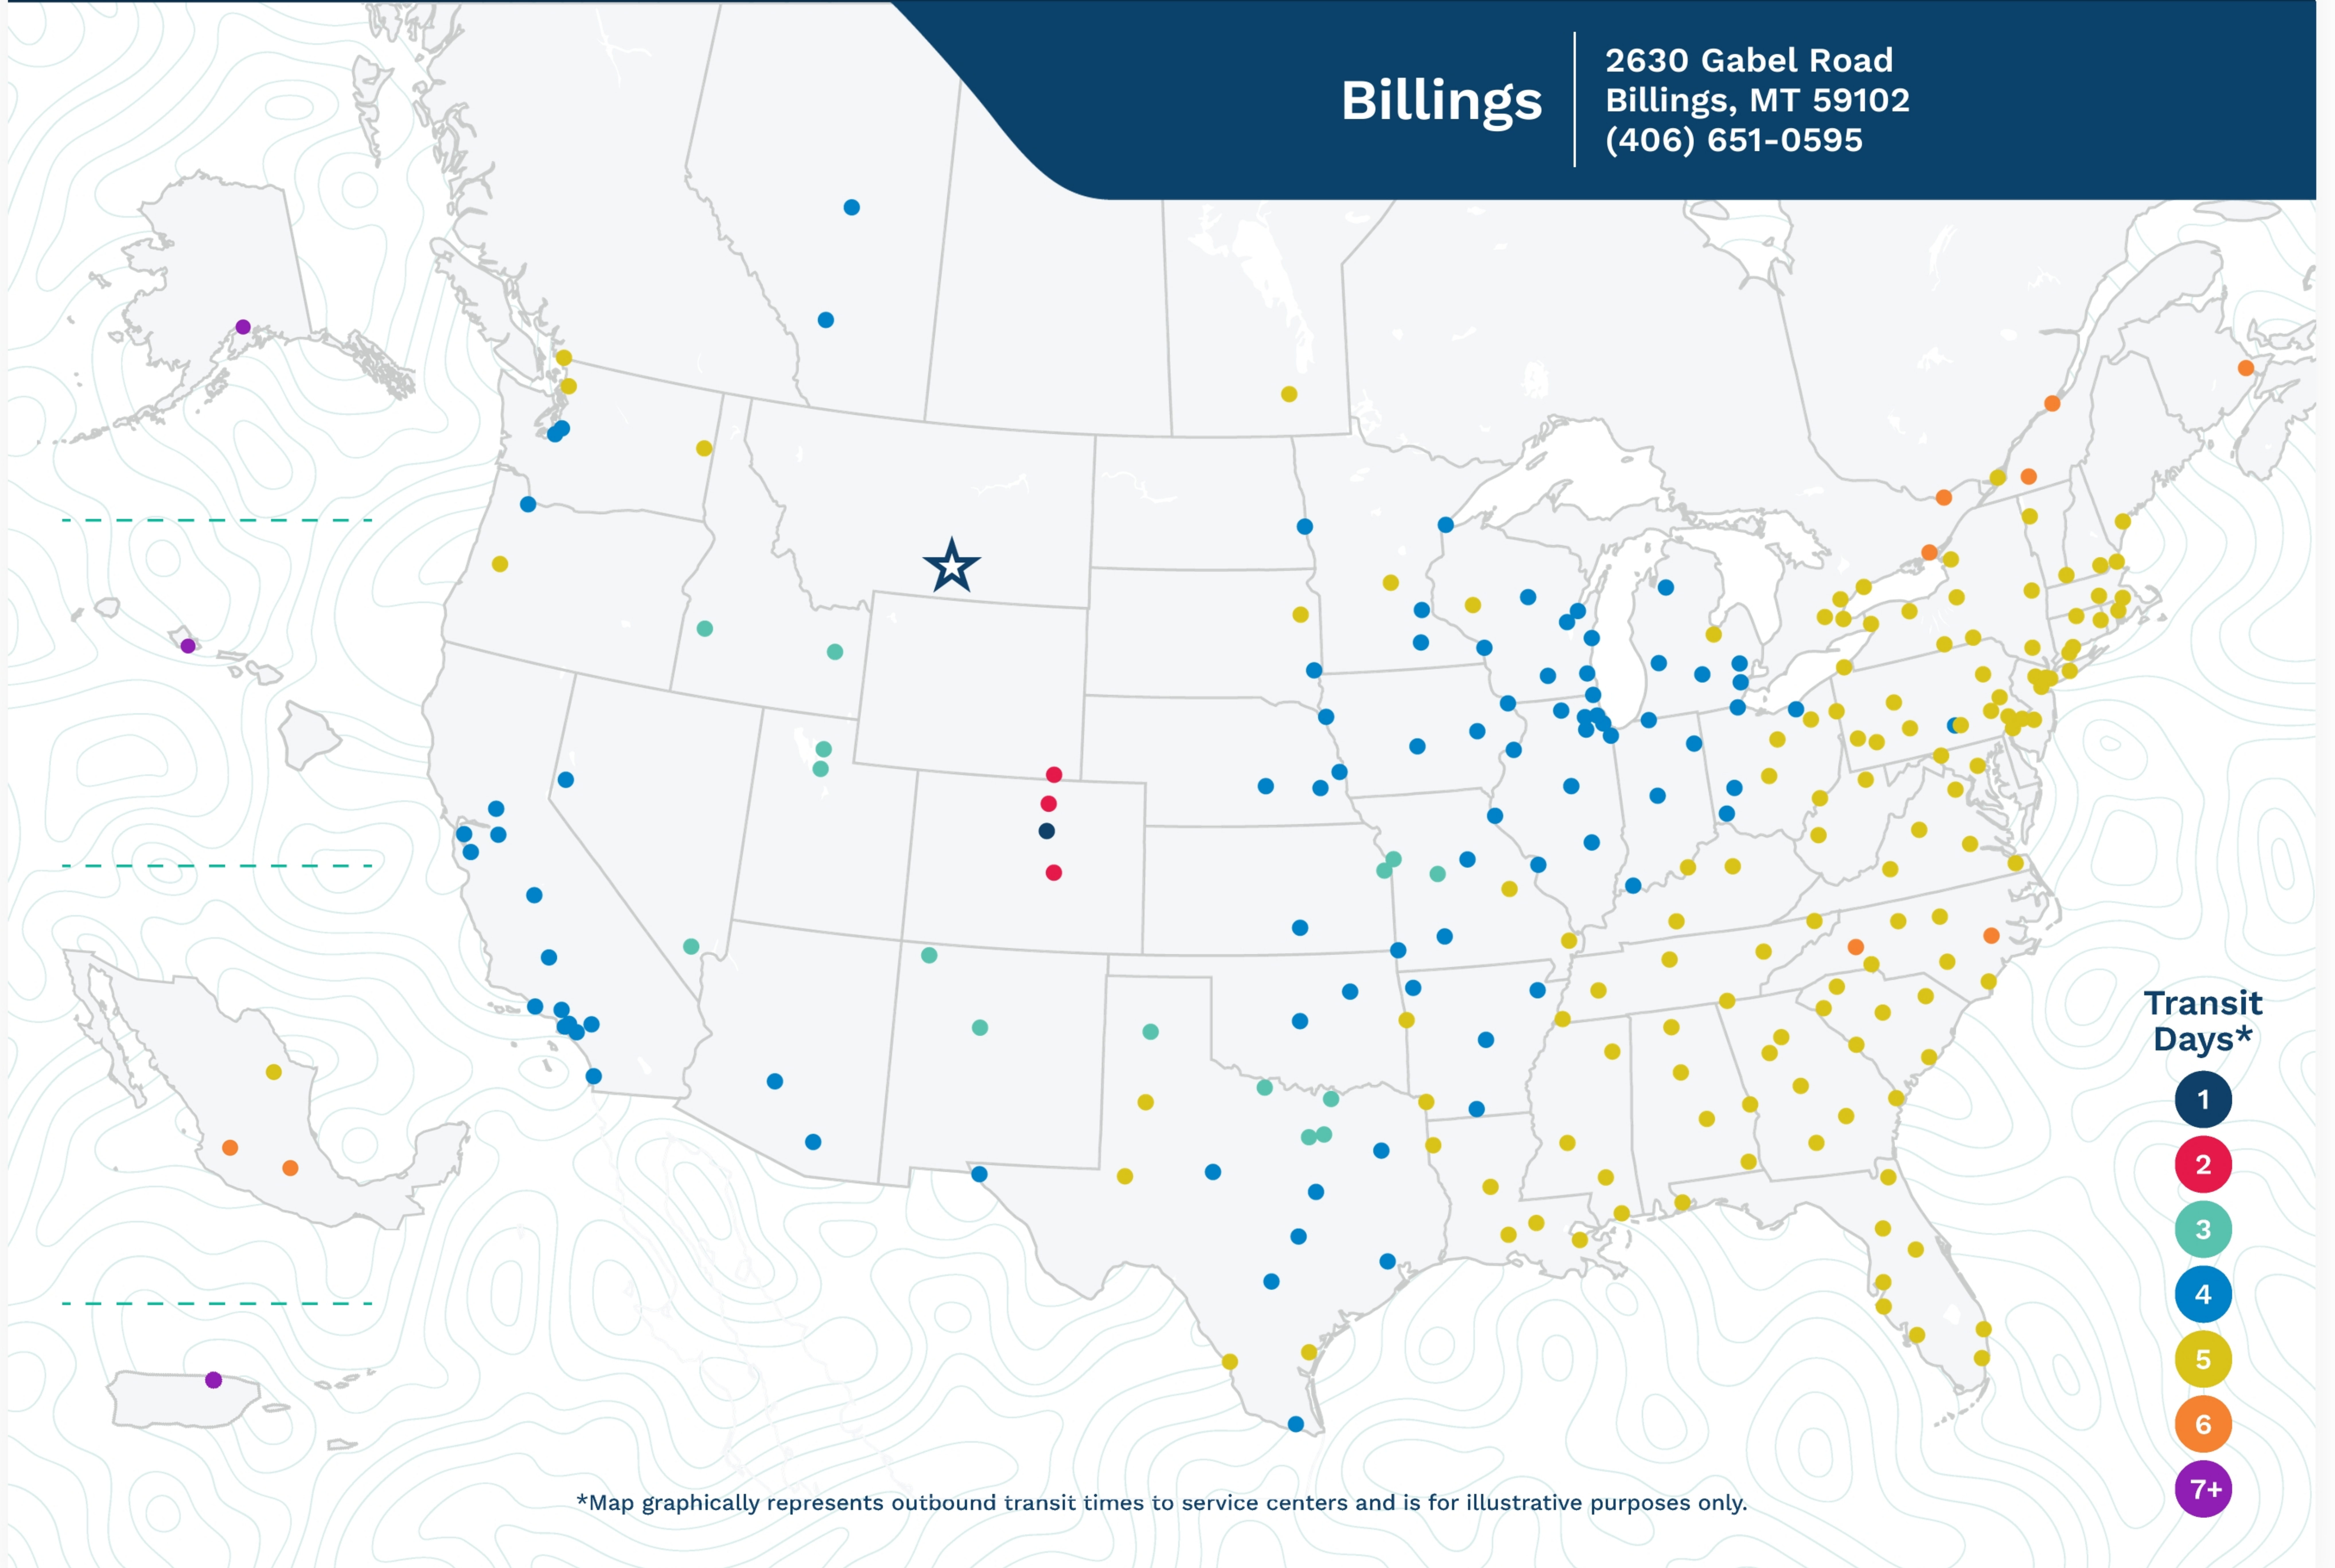

**Billings**

2630 Gabel Road  
Billings, MT 59102  
(406) 651-0595

\*Map graphically represents outbound transit times to service centers and is for illustrative purposes only.