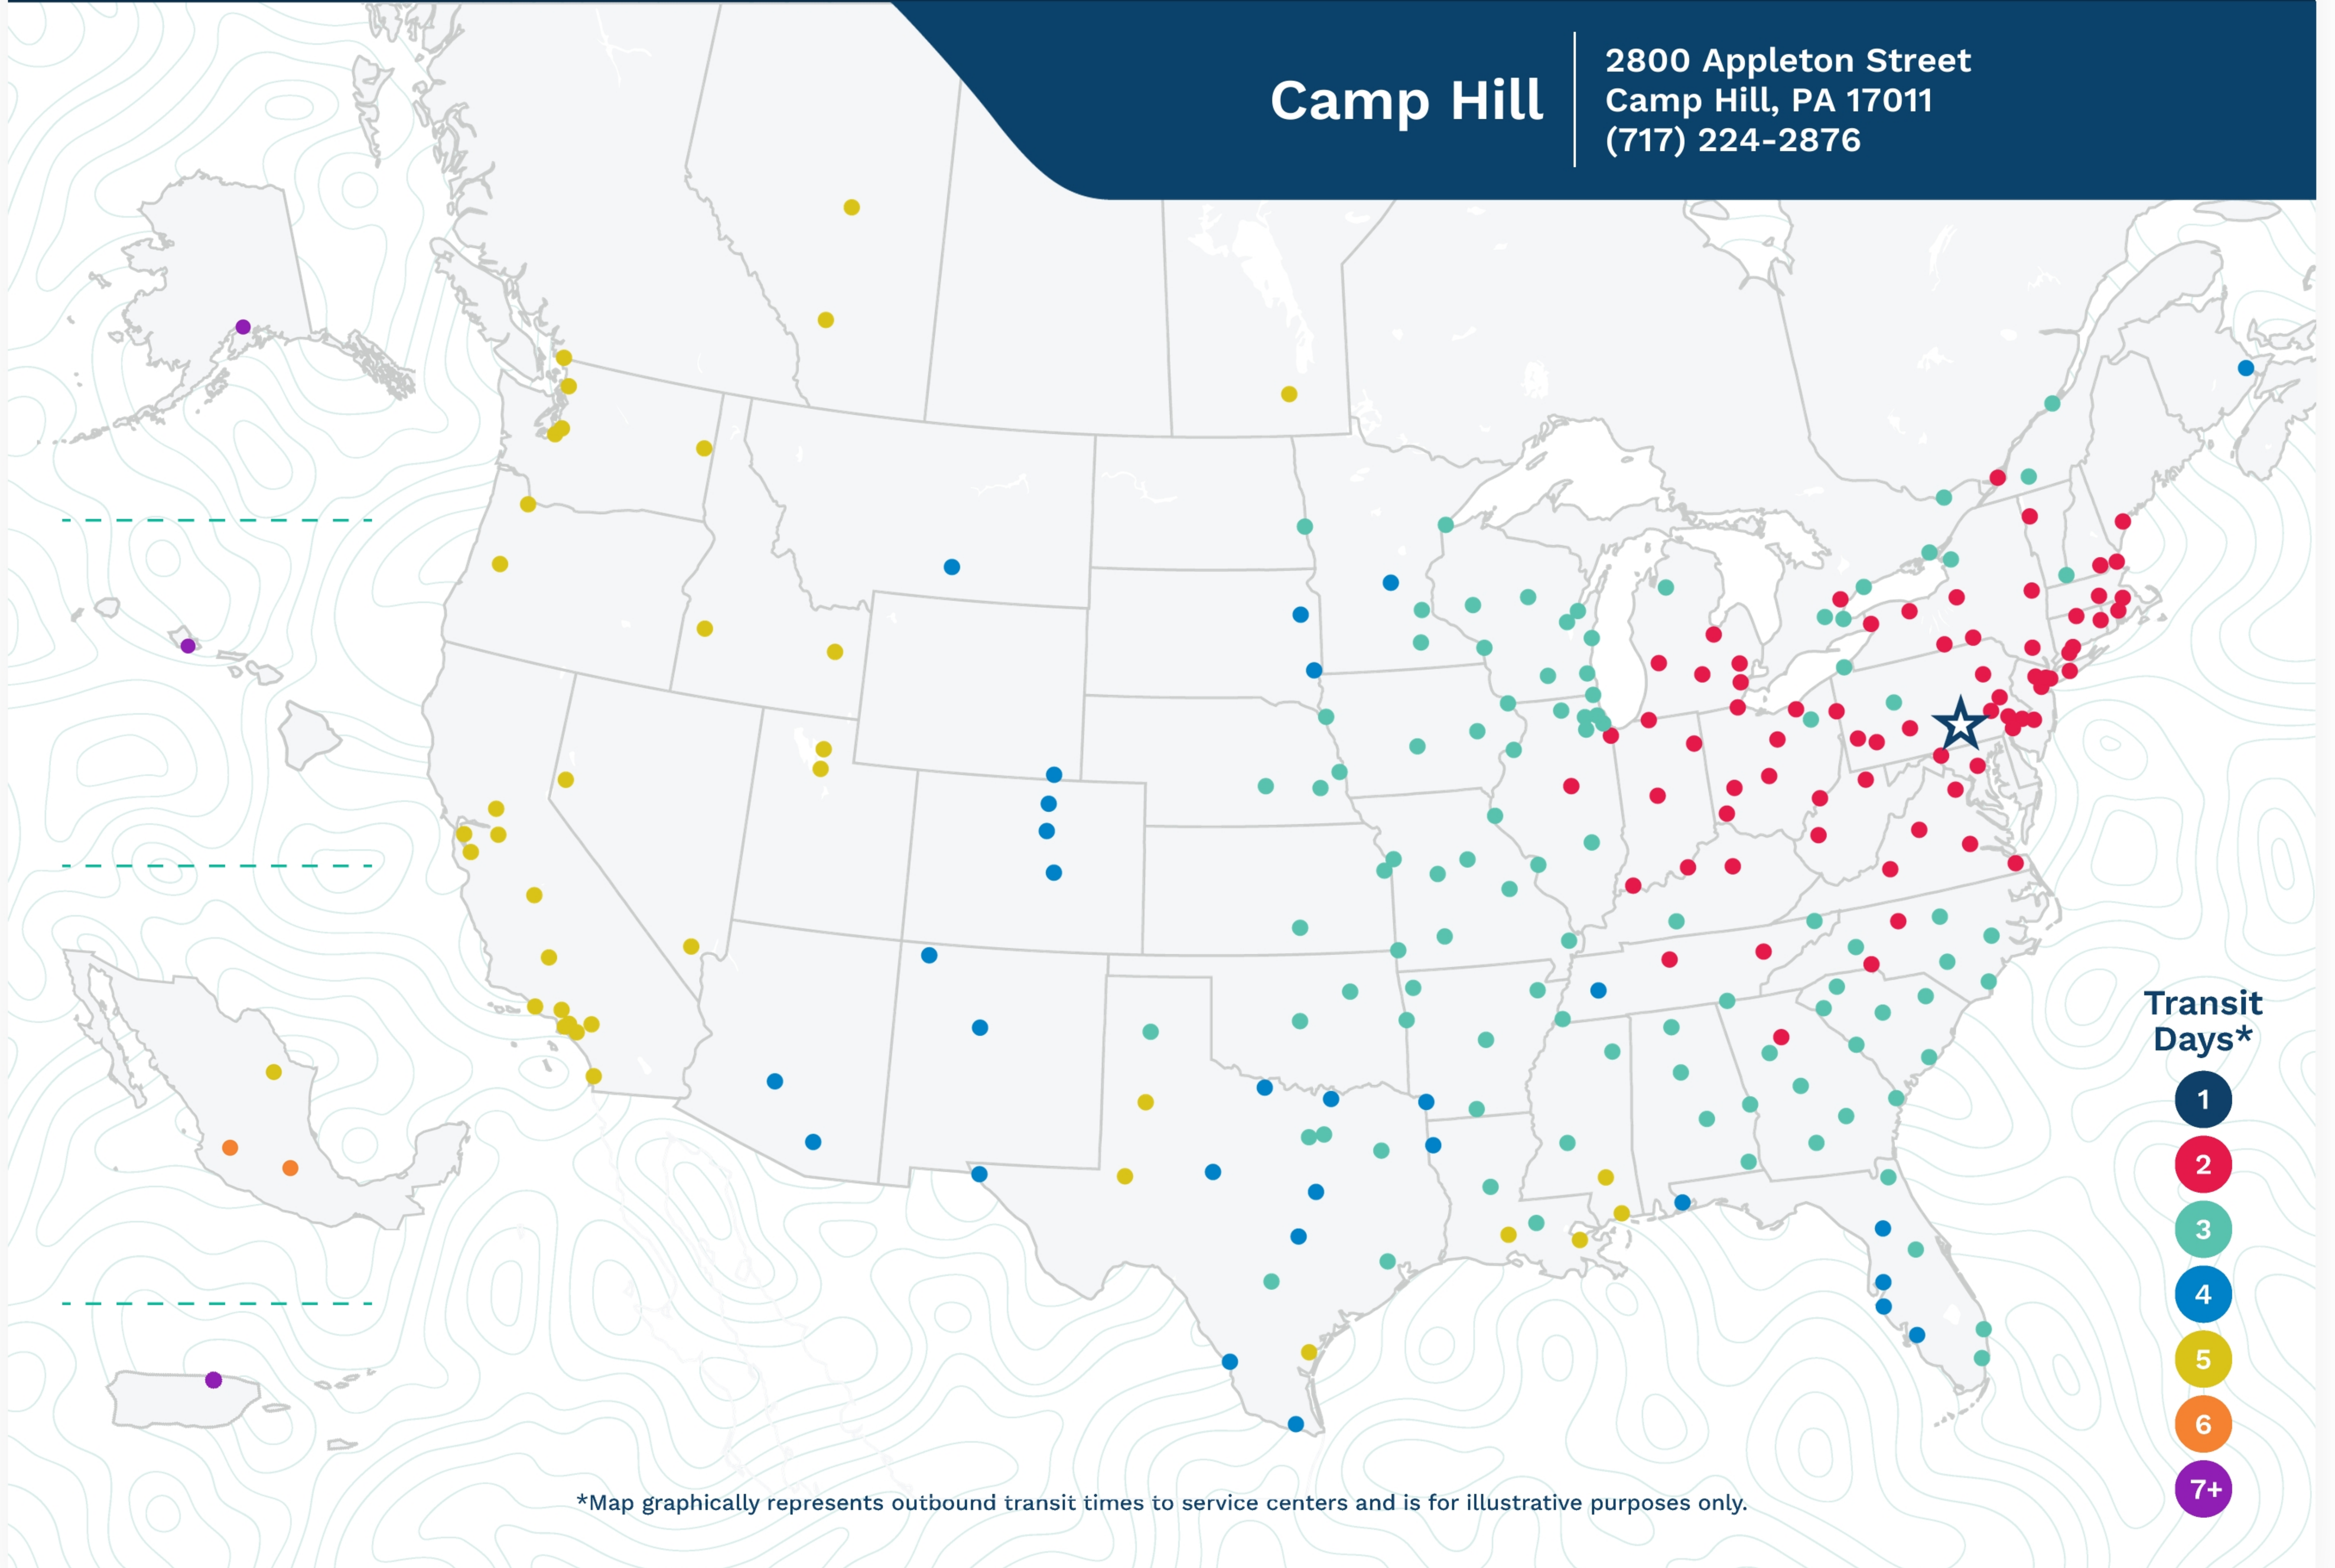

# Advertised Transit Times

via the ABF Freight® Network

## Camp Hill

2800 Appleton Street  
Camp Hill, PA 17011  
(717) 224-2876

\*Map graphically represents outbound transit times to service centers and is for illustrative purposes only.